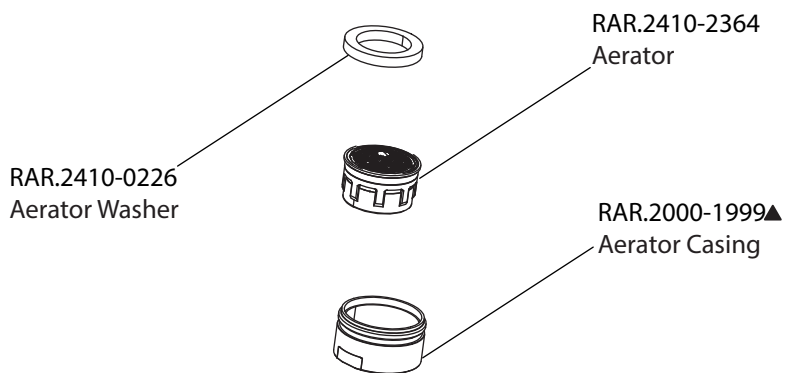

Product Parts Breakdown

▲ Specify Finish

RAR.2300-1212
Pointed Hex Nut

FEM.2300
1/2" Female
Connector
w/ o-rings
MEM.2300-O
O-rings (Set Of 2)

RAR.2410-0226
Aerator Washer

RAR.2410-2364
Aerator

RAR.2000-1999▲
Aerator Casing

Model No.RHE.2300

Ver 2.55

FLUSSO
LUXURY PLUMBING FIXTURES