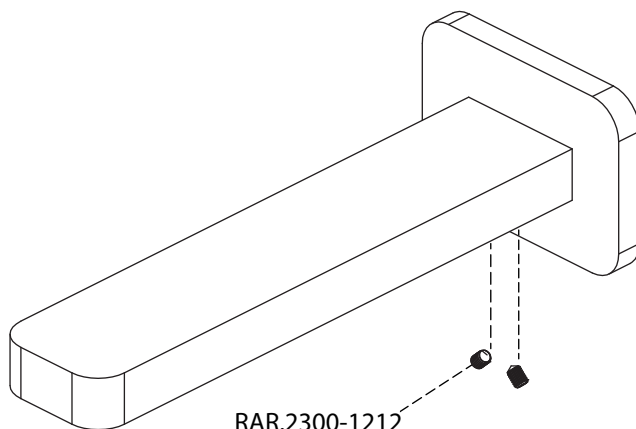

Product Parts Breakdown

▲ Specify Finish

RAR.2300-1212
Pointed Hex Nut

FEM.2300
1/2" Female
Connector
w/ o-rings
MEM.2300-O
O-rings (Set Of 2)

RAR.2410-0226
Aerator Washer

RAR.2410-2364
Aerator

RAR.2000-1999▲
Aerator Casing

Model No.RHE.2300

Ver 2.55

FLUSSO
LUXURY PLUMBING FIXTURES