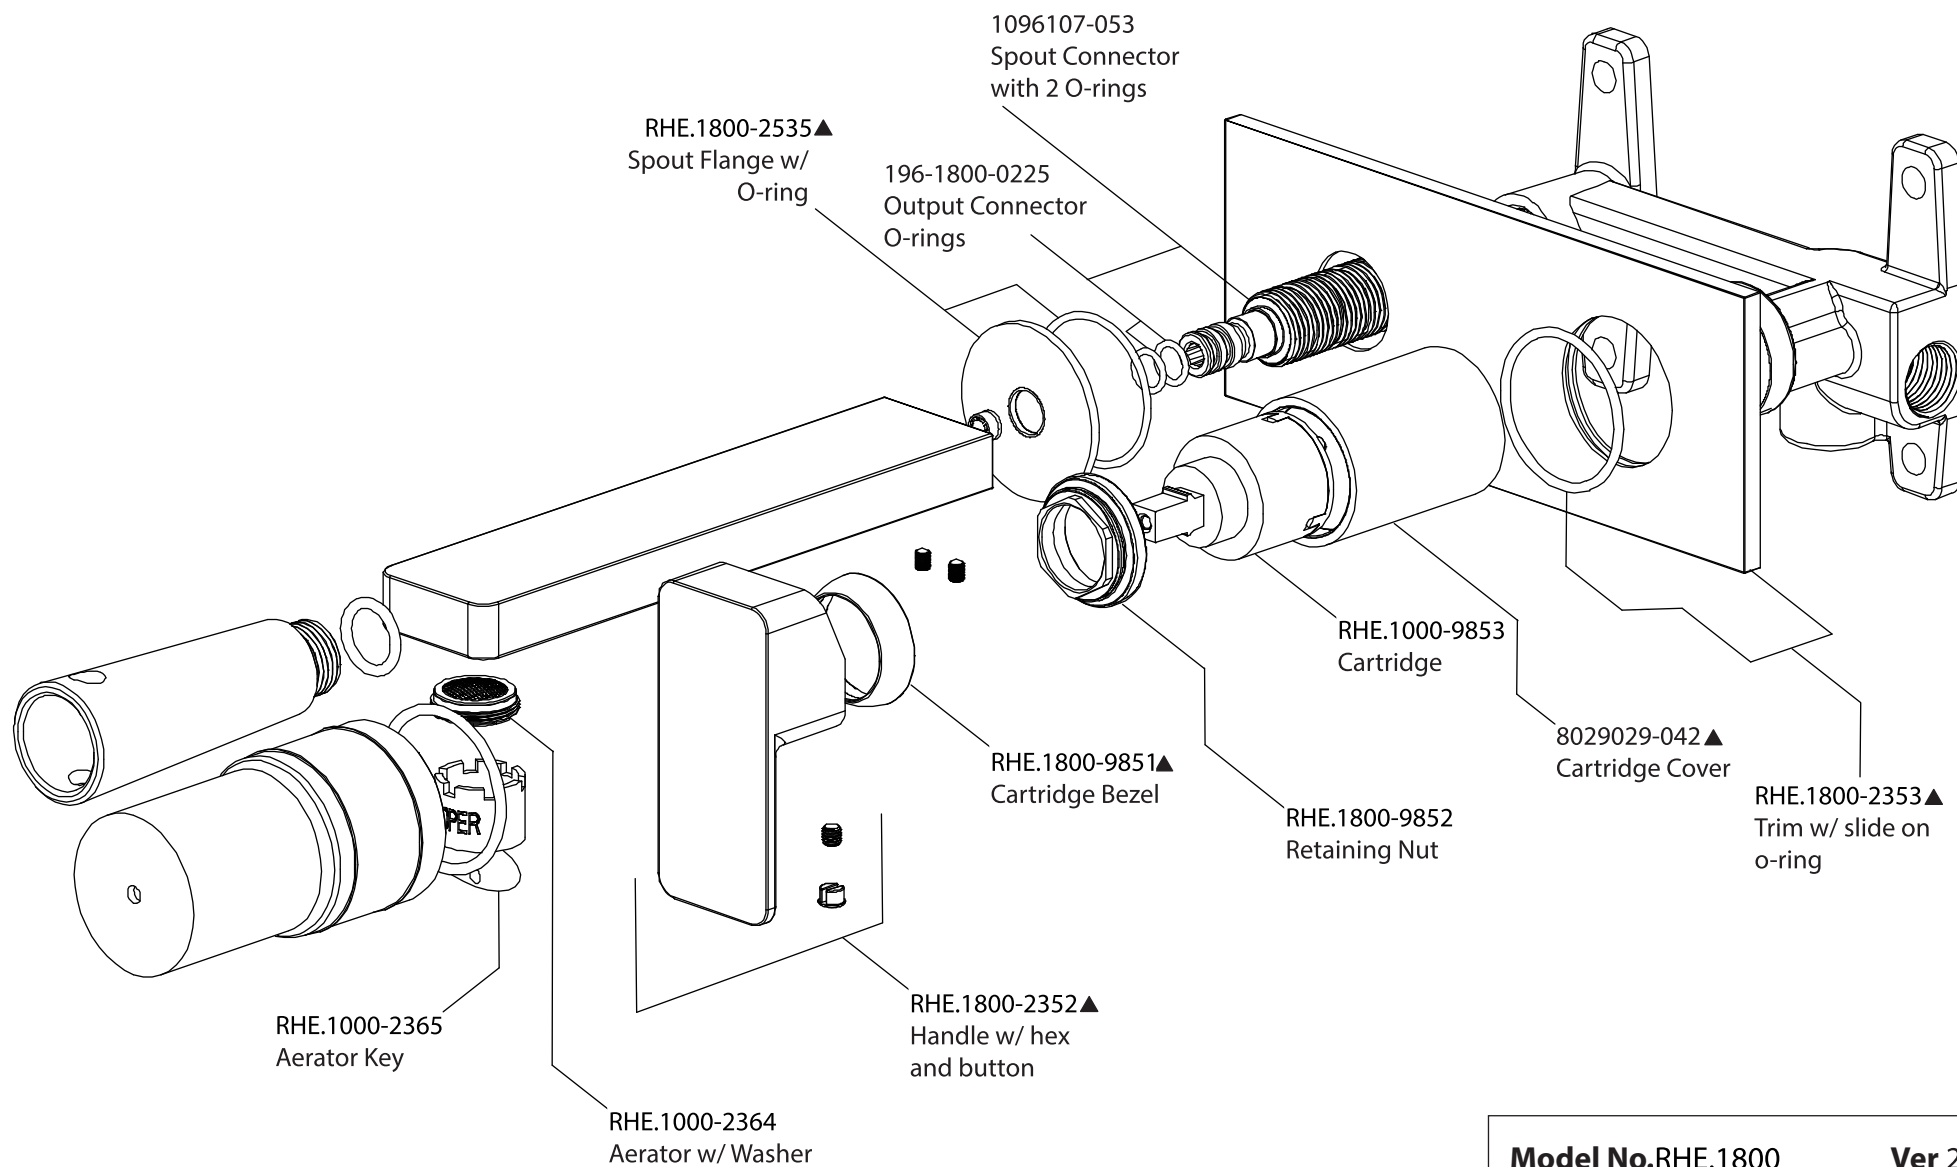

Product Parts Breakdown

Model No.RHE.1800 **Ver** 2.59

Product Parts Breakdown

Model No.RHE.1800

Ver 2.54

FLUSSO
LUXURY PLUMBING FIXTURES