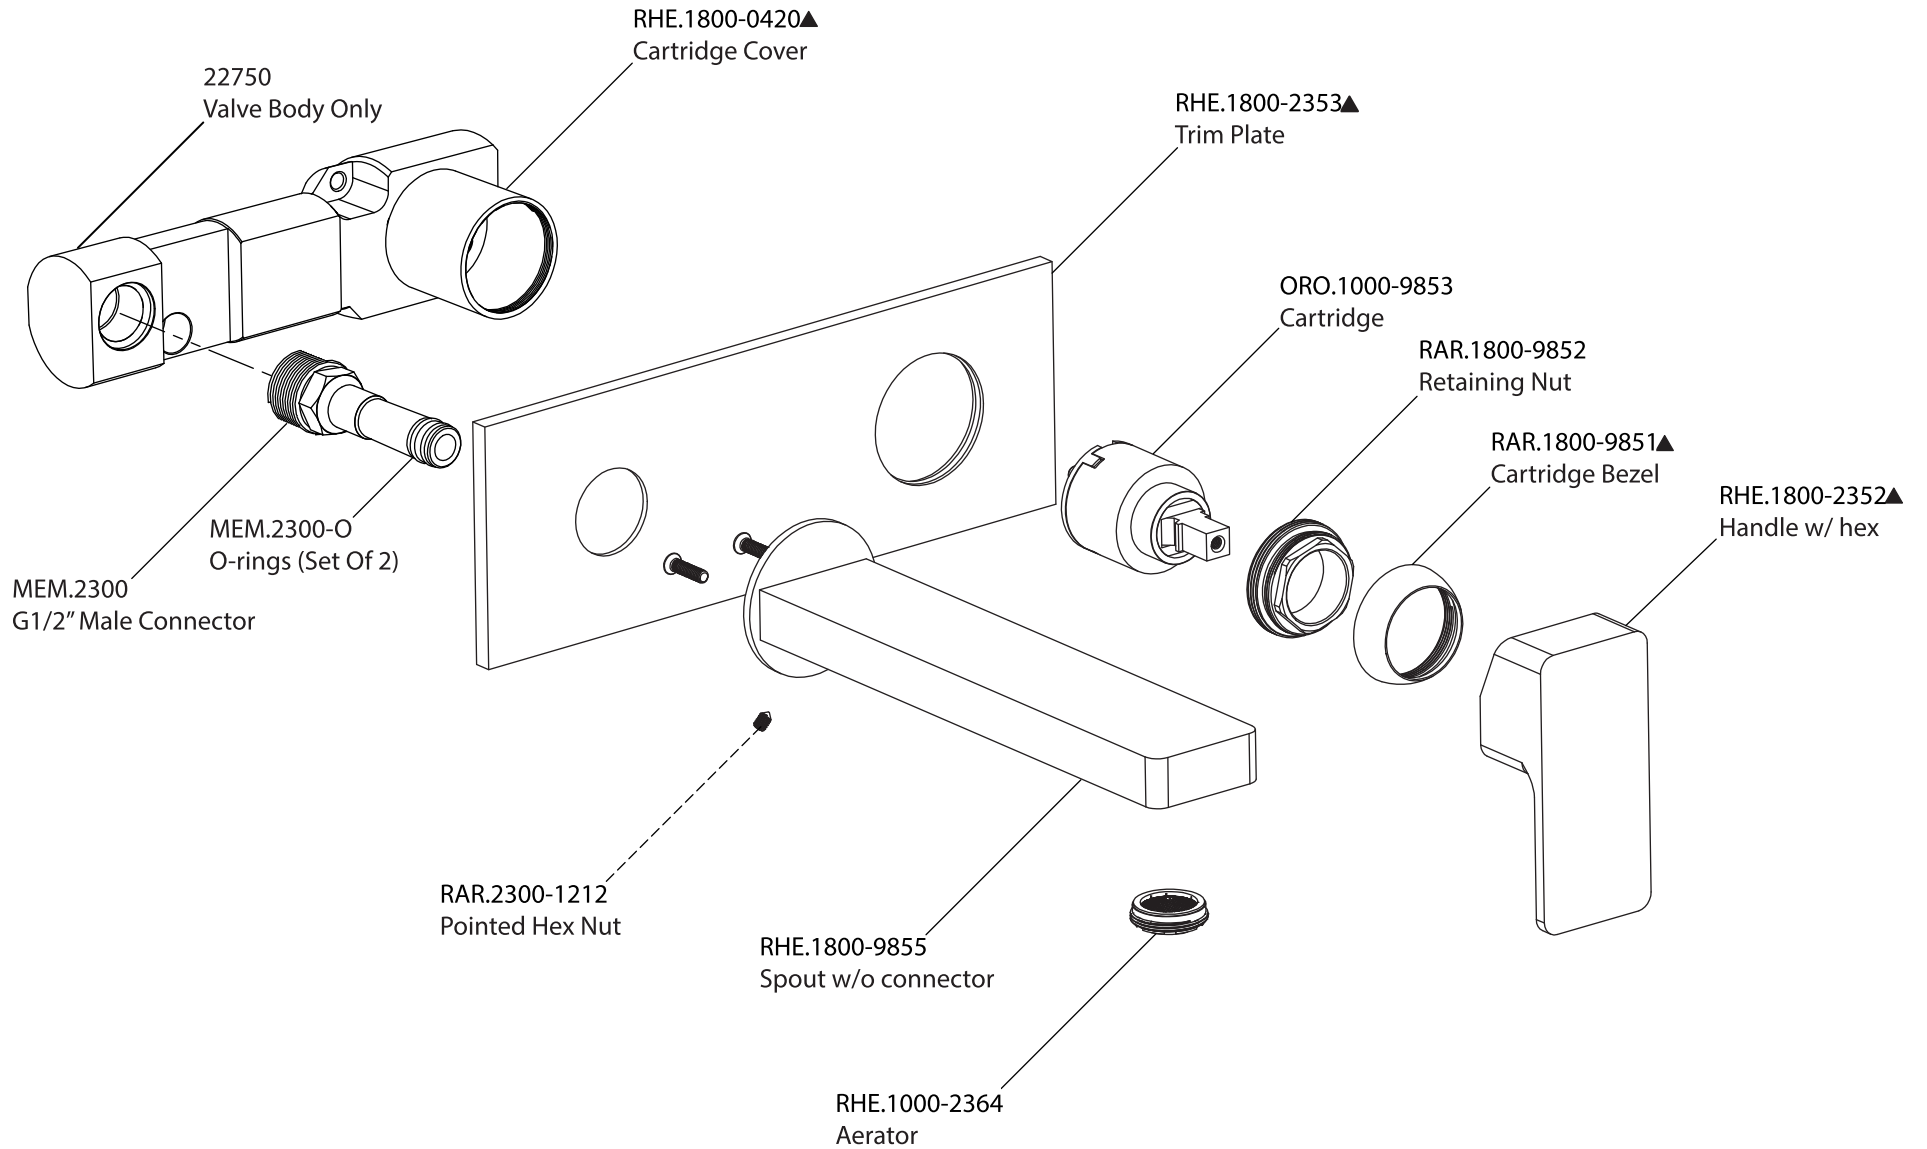

Product Parts Breakdown

Model No.RHE.1800 **Ver** 2.59

Product Parts Breakdown

Model No.RHE.1800

Ver 2.54

FLUSSO
LUXURY PLUMBING FIXTURES