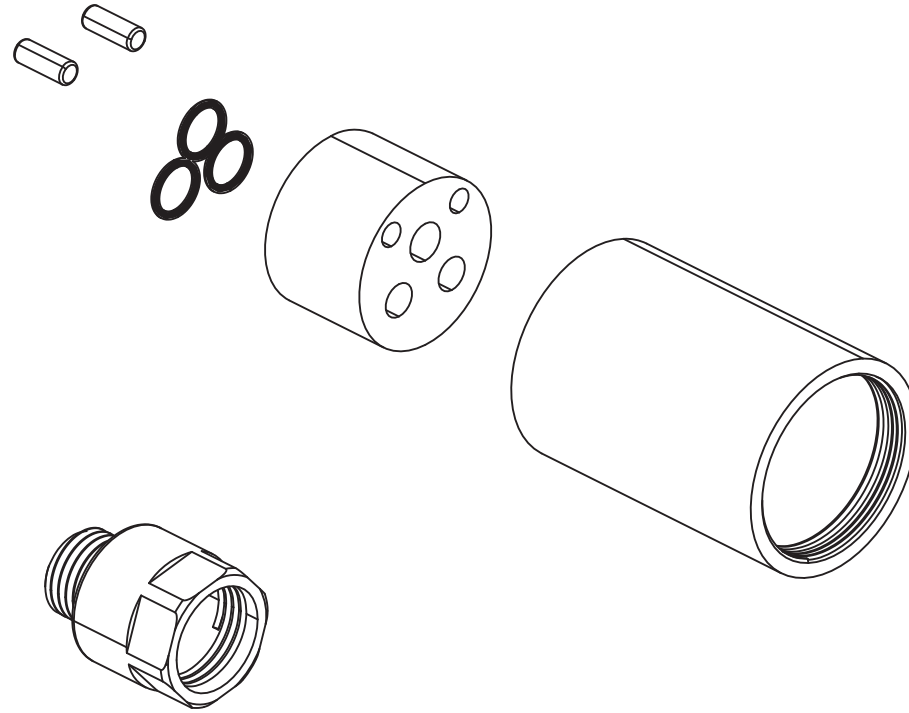

# Product Parts Breakdown

**Model No.**RHE.1800E

**Ver** 2.53

**FLUSSO**  
LUXURY PLUMBING FIXTURES