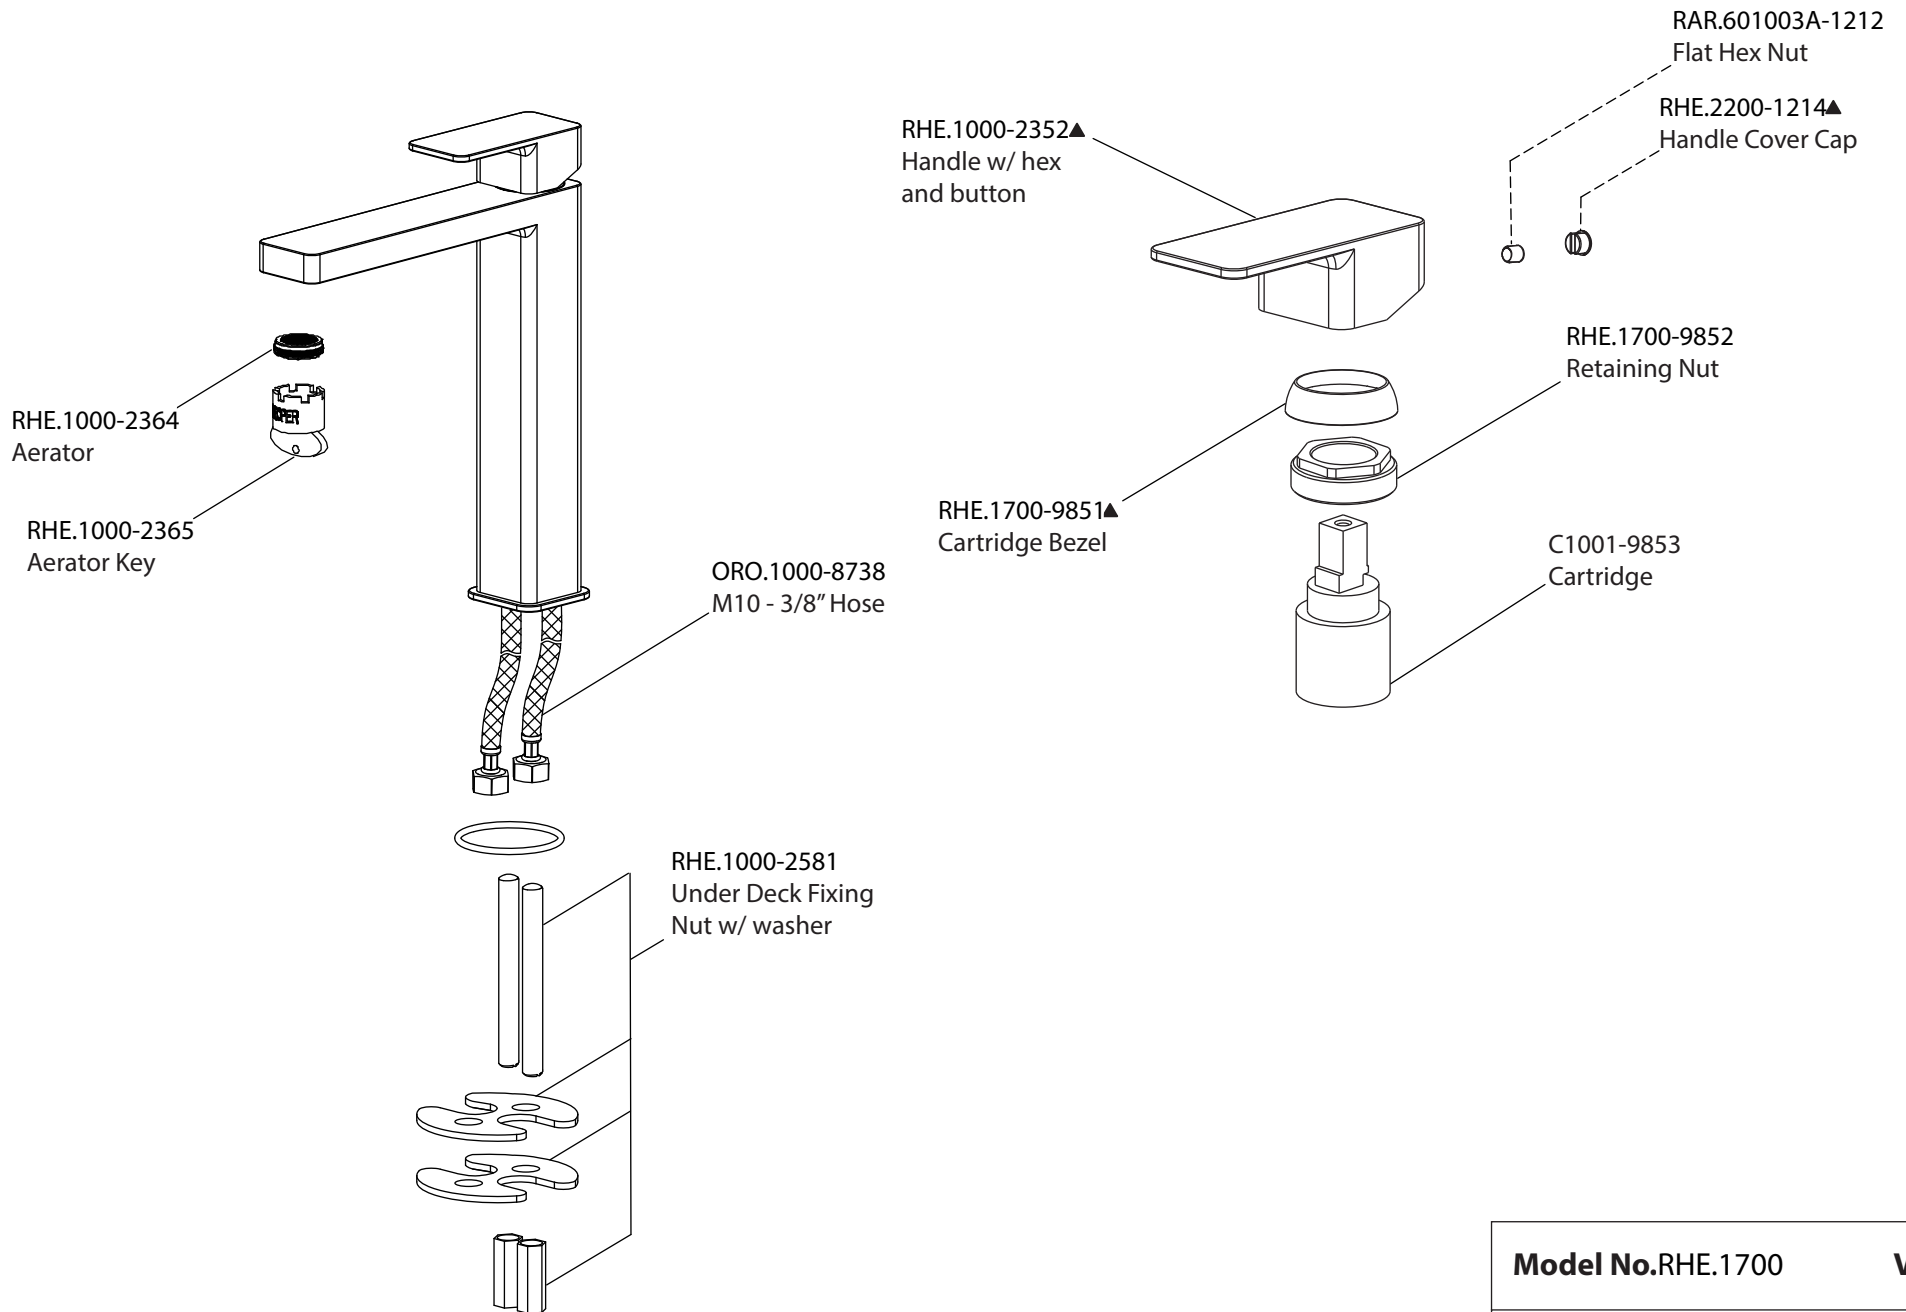

Product Parts Breakdown

Model No.RHE.1700

Ver 2.53