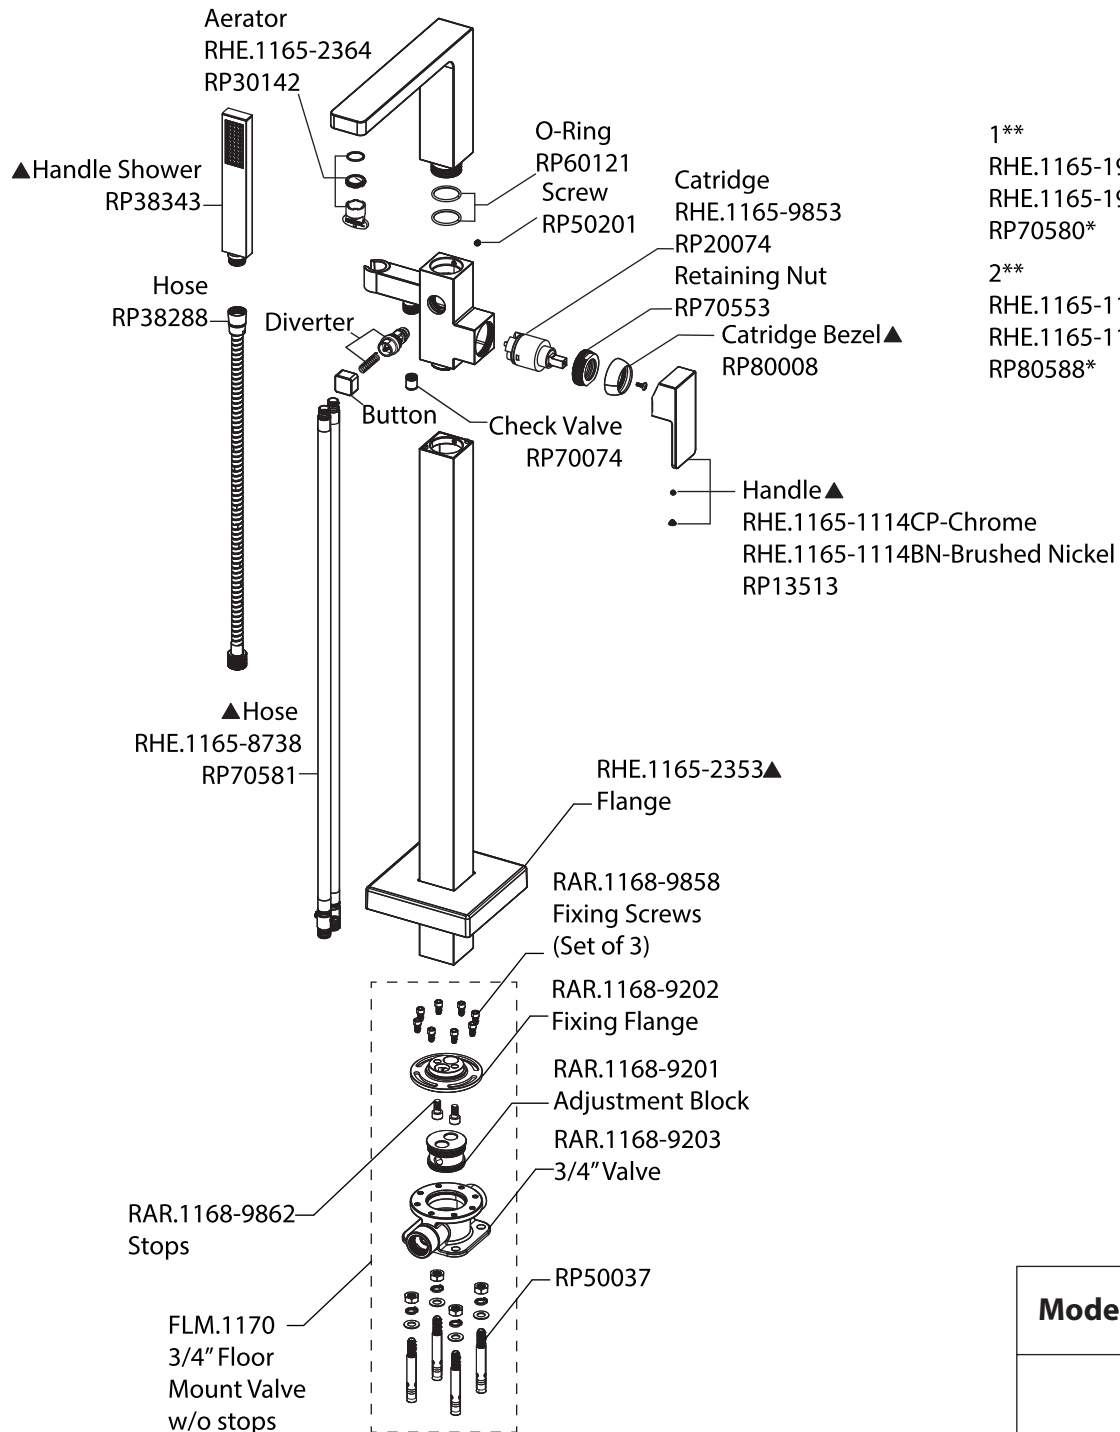

Product Parts Breakdown

(3/4" Version)

Model No.RHE.1165

Ver 2.56

Product Parts Breakdown

This part diagram is only for the
Polished Nickel Finish

1**
RHE.1165-1991CP - Chrome
RHE.1165-1991BN - Brushed Nickel
RP70580*

2**
RHE.1165-1111CP - Chrome
RHE.1165-1111BN - Brushed Nickel
RP80588*

Model No.RHE.1165

Ver 2.53

FLUSSO
LUXURY PLUMBING FIXTURES