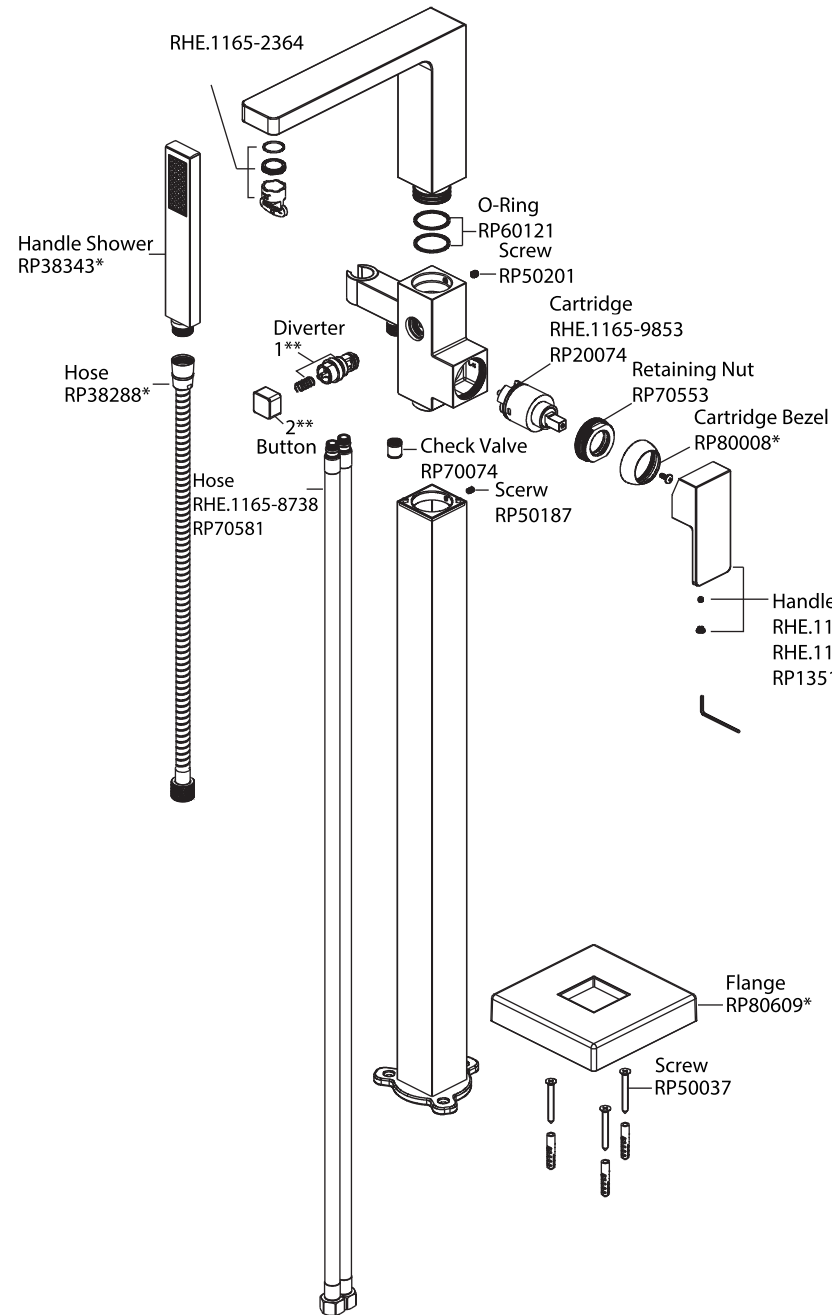

Product Parts Breakdown

(3/4" Version)

Model No.RHE.1165

Ver 2.56

Product Parts Breakdown

This part diagram is only for the
Polished Nickel Finish

1**
RHE.1165-1991CP - Chrome
RHE.1165-1991BN - Brushed Nickel
RP70580*

2**
RHE.1165-1111CP - Chrome
RHE.1165-1111BN - Brushed Nickel
RP80588*

Model No.RHE.1165

Ver 2.53

FLUSSO
LUXURY PLUMBING FIXTURES