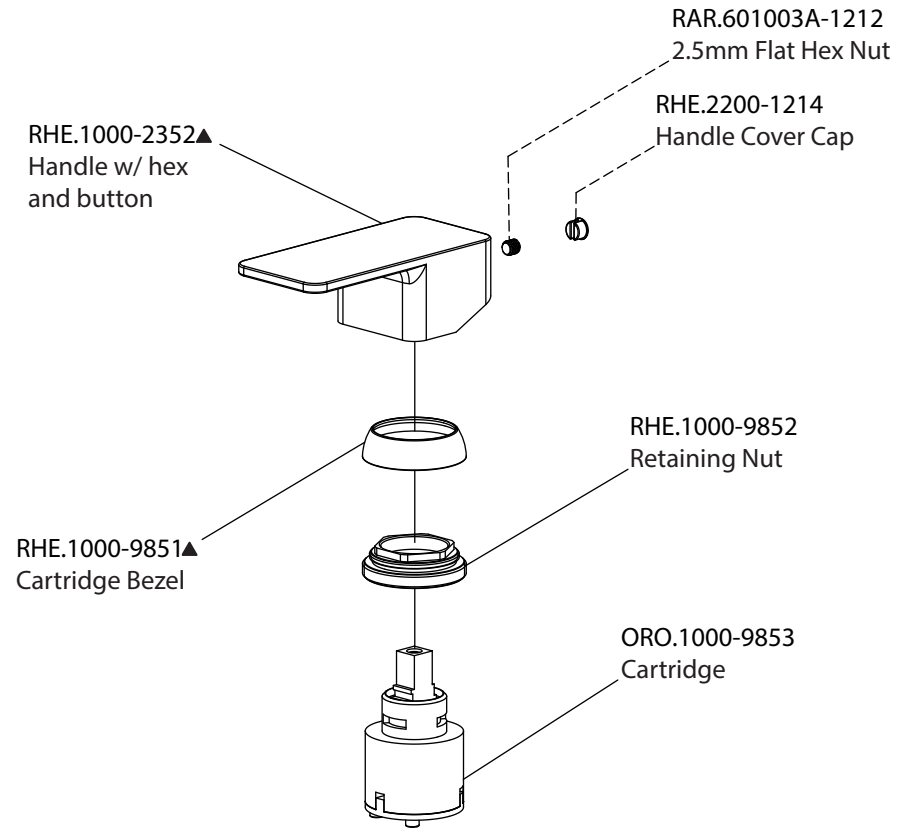

Product Parts Breakdown

Model No.RHE.1000

Ver 2.54