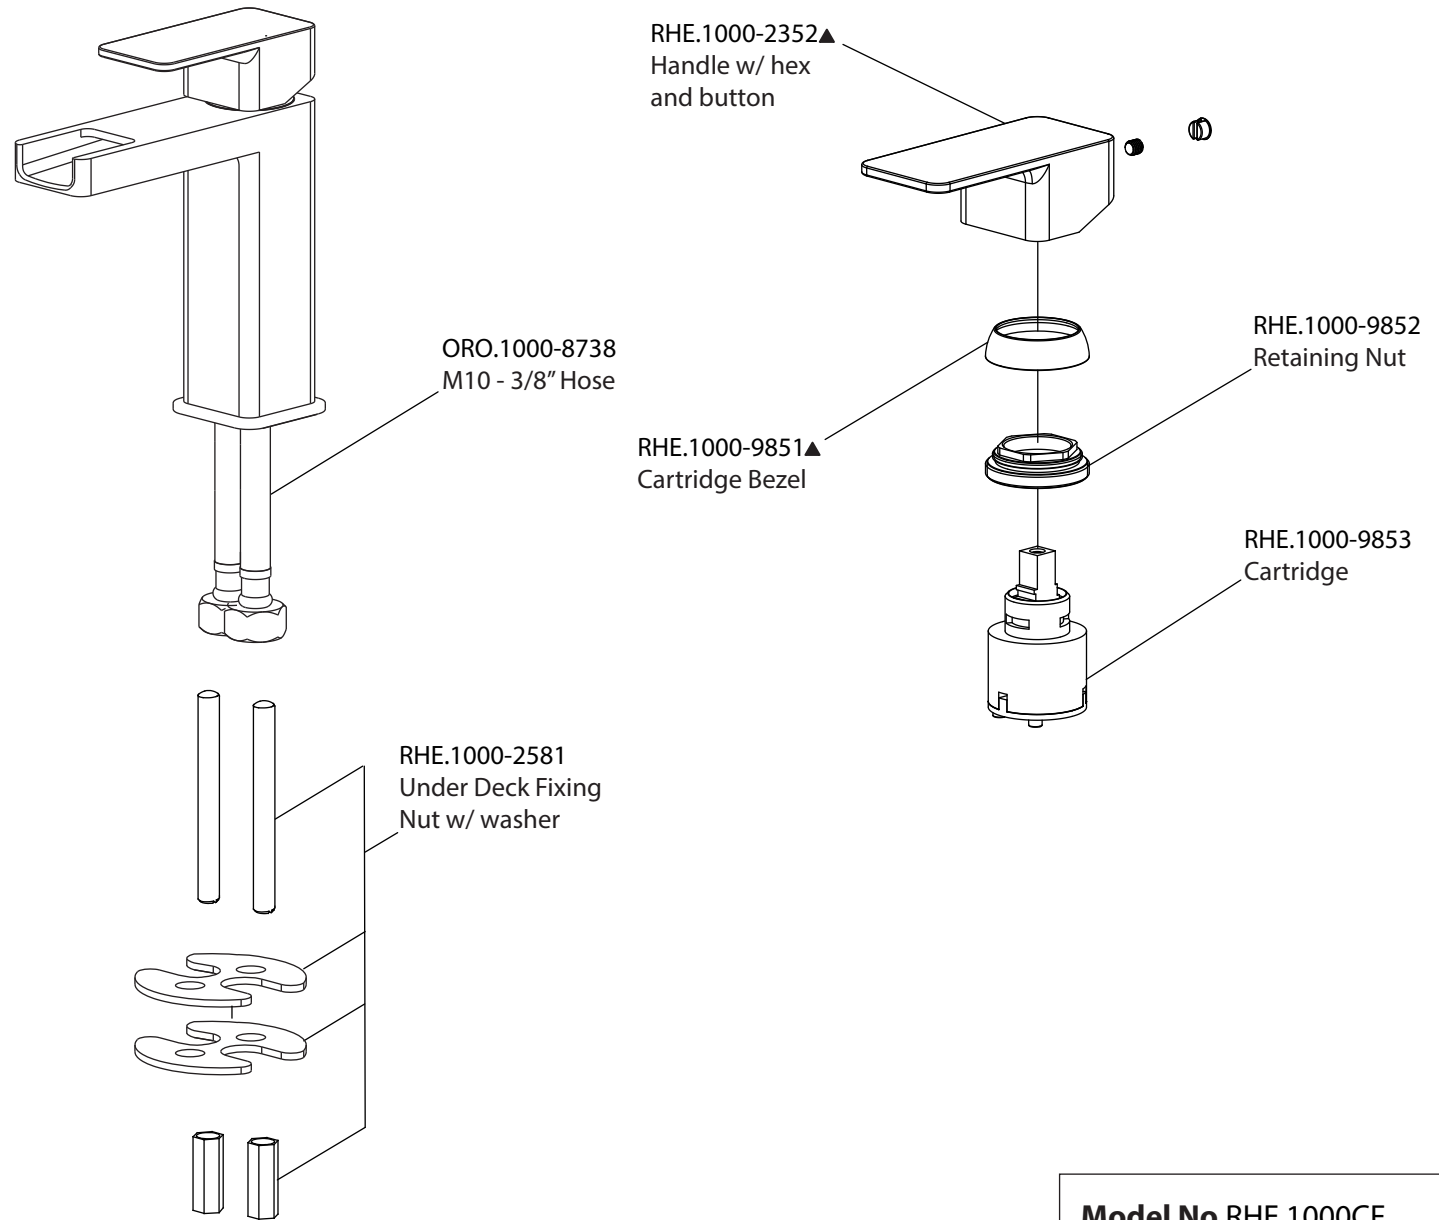

Product Parts Breakdown

▲ Specify Finish

Model No.RHE.1000CF **Ver** 2.53

FLUSSO
LUXURY PLUMBING FIXTURES