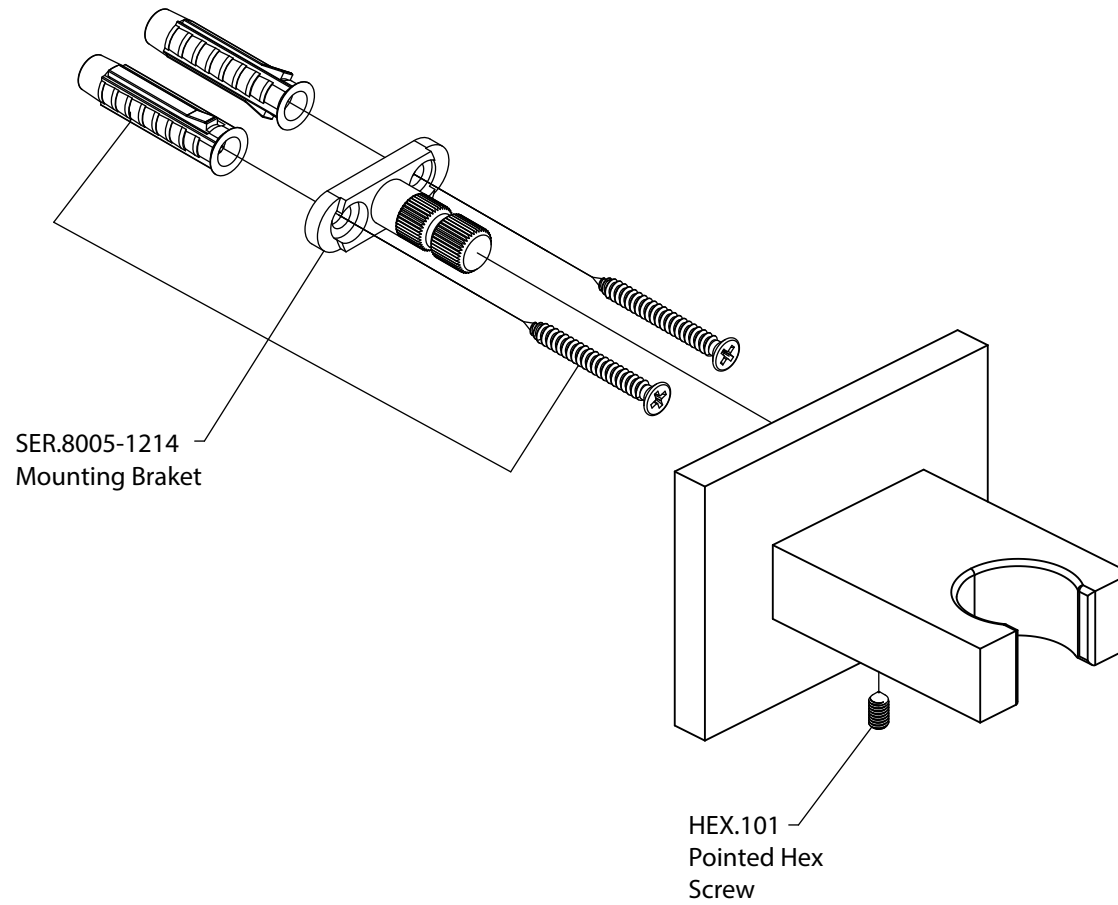

Product Parts Breakdown

 **FLUSSO**
LUXURY PLUMBING FIXTURES

RAR.8005

Ver 2.53