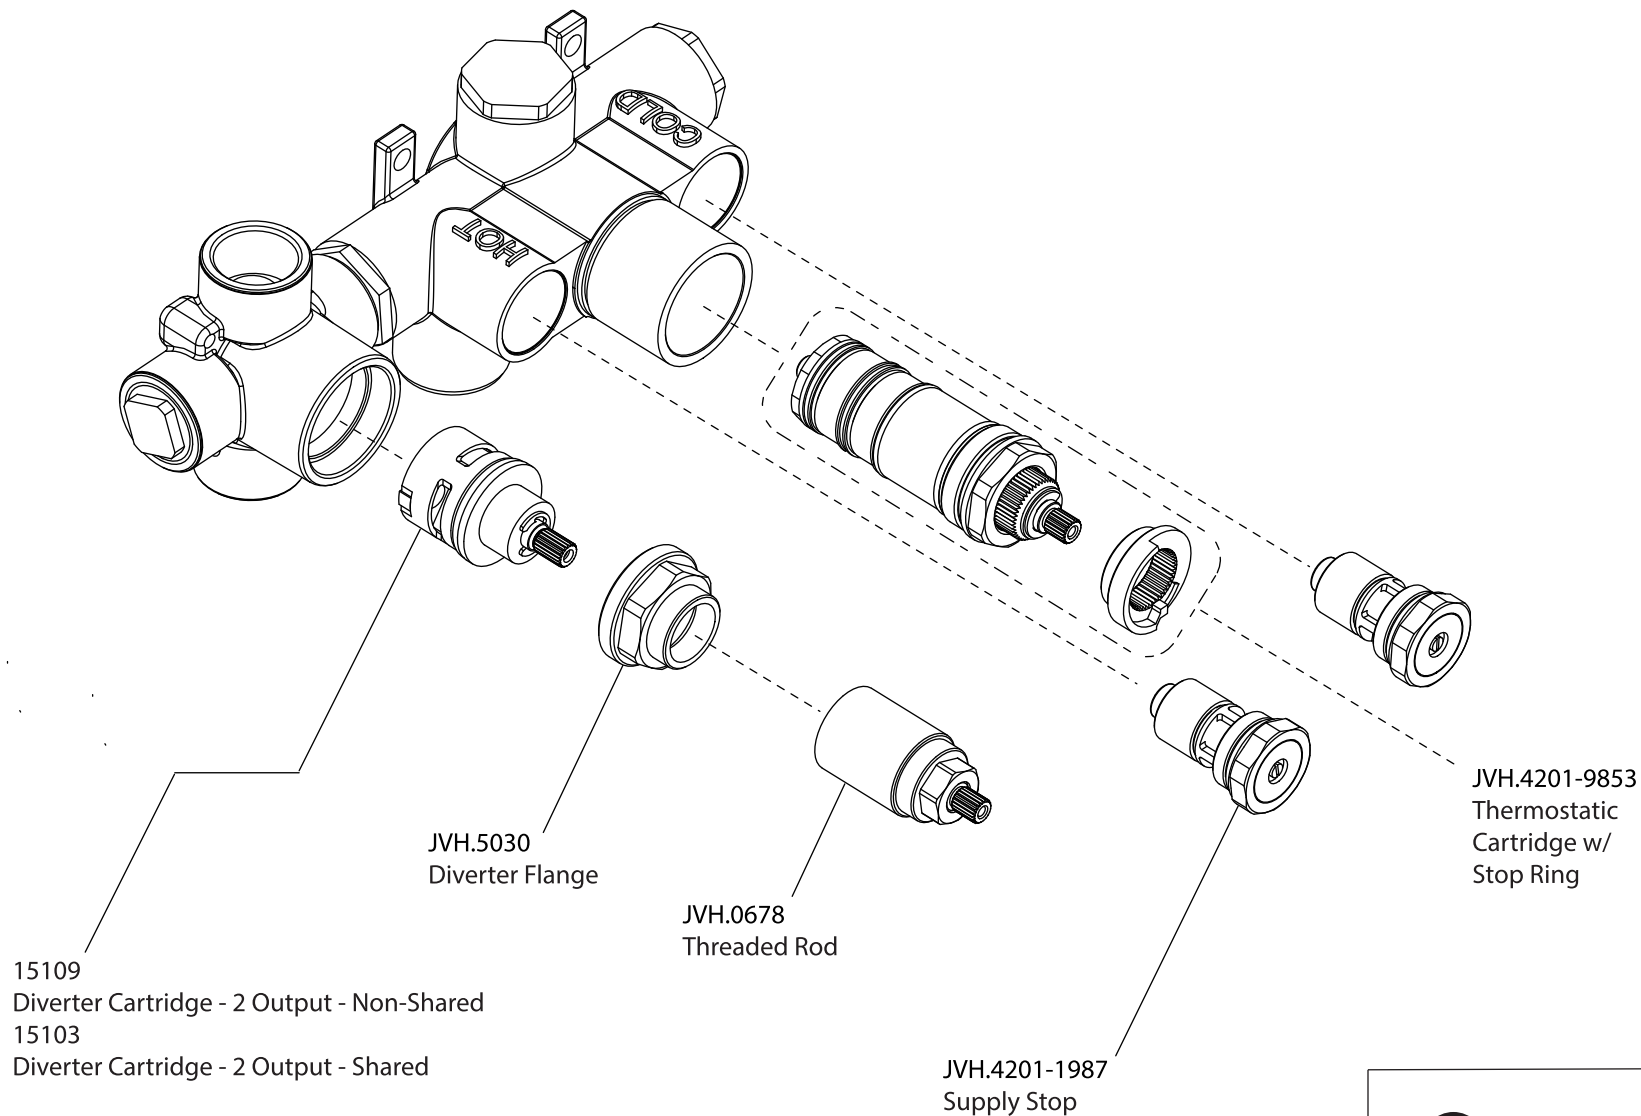

Product Parts Breakdown

▲ Specify Finish

 **FLUSSO**
LUXURY PLUMBING FIXTURES

RHB.10S

Ver 2.53

Product Parts Breakdown

RAR.4000VT

Product Parts Breakdown

 **FLUSSO**
LUXURY PLUMBING FIXTURES

JVH.2717F

Ver 2.53

Product Parts Breakdown

▲ Specify Finish

 **FLUSSO**
LUXURY PLUMBING FIXTURES

HH1006H

Ver 2.55

Product Parts Breakdown

▲ Specify Finish

FLUSSO
LUXURY PLUMBING FIXTURES

ORO.601024A

Ver 2.55

Product Parts Breakdown

▲ Specify Finish

 **FLUSSO**
LUXURY PLUMBING FIXTURES