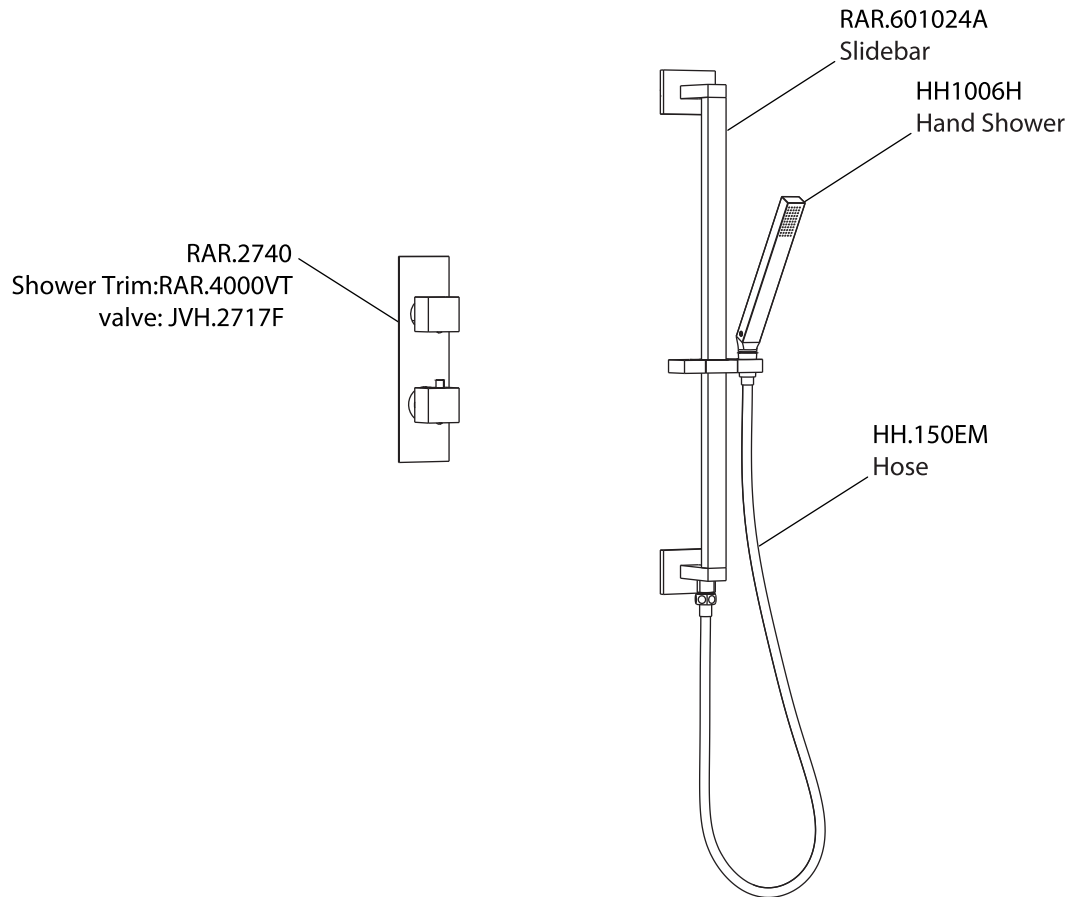

Product Parts Breakdown

 **FLUSSO**
LUXURY PLUMBING FIXTURES

RAR.7350

Product Parts Breakdown

▲ Specify Finish

 **FLUSSO**
LUXURY PLUMBING FIXTURES

HH1011SA

Ver 2.53

Product Parts Breakdown

▲ Specify Finish

 **FLUSSO**
LUXURY PLUMBING FIXTURES

RHB.10S

Ver 2.53

Product Parts Breakdown

RAR.4000VT

Product Parts Breakdown

 **FLUSSO**
LUXURY PLUMBING FIXTURES

JVH.2717F

Ver 2.53

Product Parts Breakdown

▲ Specify Finish

 **FLUSSO**
LUXURY PLUMBING FIXTURES

HH1006H

Ver 2.55

Product Parts Breakdown

▲ Specify Finish

FLUSSO
LUXURY PLUMBING FIXTURES

ORO.601024A

Ver 2.55

Product Parts Breakdown

▲ Specify Finish

 **FLUSSO**
LUXURY PLUMBING FIXTURES