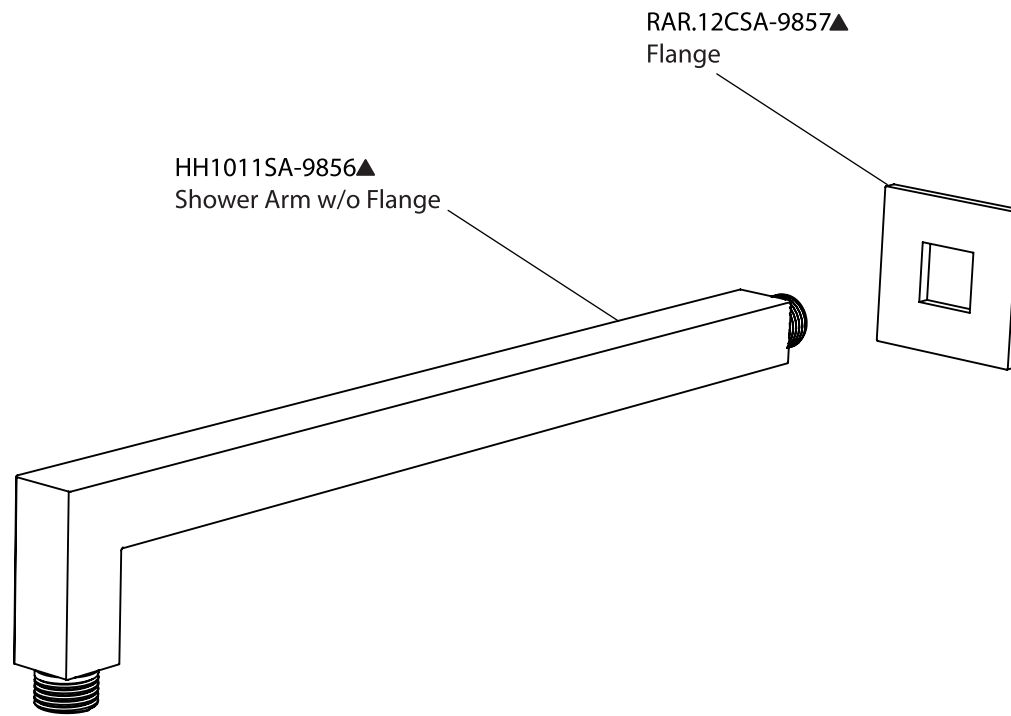

Product Parts Breakdown

 **FLUSSO**
LUXURY PLUMBING FIXTURES

RAR.7350

Product Parts Breakdown

▲ Specify Finish

 **FLUSSO**
LUXURY PLUMBING FIXTURES

HH1011SA

Ver 2.53

Product Parts Breakdown

▲ Specify Finish

 **FLUSSO**
LUXURY PLUMBING FIXTURES

RHB.10S

Ver 2.53

Product Parts Breakdown

RAR.4000VT

Product Parts Breakdown