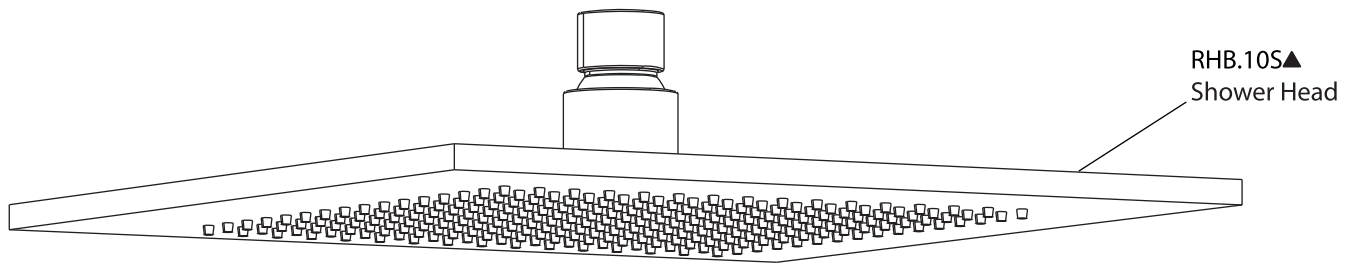

Product Parts Breakdown

 **FLUSSO**
LUXURY PLUMBING FIXTURES

RAR.7350

Product Parts Breakdown

▲ Specify Finish

 **FLUSSO**
LUXURY PLUMBING FIXTURES

HH1011SA

Ver 2.53

Product Parts Breakdown

▲ Specify Finish

 **FLUSSO**
LUXURY PLUMBING FIXTURES

RHB.10S

Ver 2.53

Product Parts Breakdown

RAR.4000VT

Product Parts Breakdown