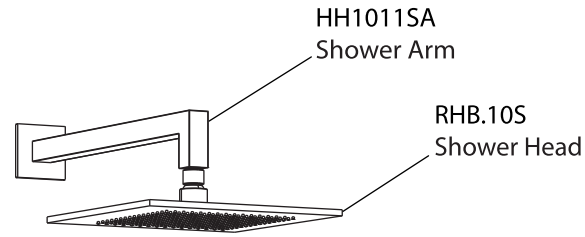

Product Parts Breakdown

 **FLUSSO**
LUXURY PLUMBING FIXTURES

RAR.7350

Product Parts Breakdown

▲ Specify Finish

 **FLUSSO**
LUXURY PLUMBING FIXTURES

HH1011SA

Ver 2.53

Product Parts Breakdown

▲ Specify Finish

 **FLUSSO**
LUXURY PLUMBING FIXTURES

RHB.10S

Ver 2.53

Product Parts Breakdown

RAR.4000VT

Product Parts Breakdown