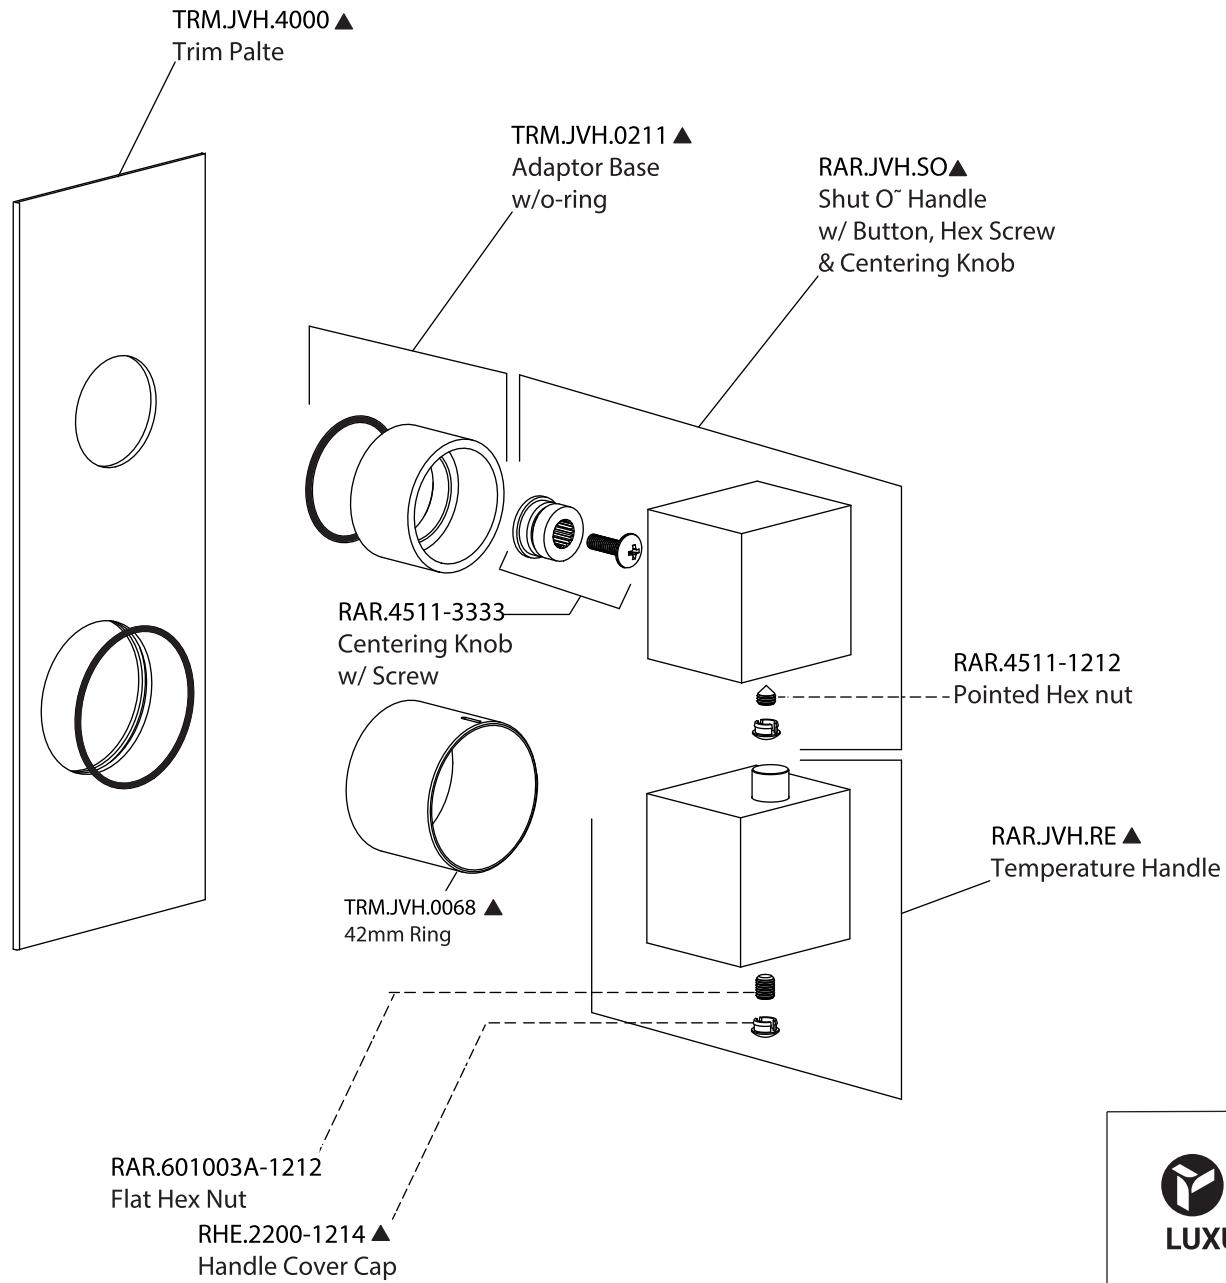

Product Parts Breakdown

▲ Specify Finish

 **FLUSSO**
LUXURY PLUMBING FIXTURES

RHB.10S

Ver 2.53

Product Parts Breakdown

RAR.4000VT

Product Parts Breakdown

 **FLUSSO**
LUXURY PLUMBING FIXTURES

JVH.2717F

Ver 2.53

Product Parts Breakdown

▲ Specify Finish

 **FLUSSO**
LUXURY PLUMBING FIXTURES

HH1006H

Ver 2.55

Product Parts Breakdown

▲ Specify Finish

FLUSSO
LUXURY PLUMBING FIXTURES

ORO.601024A

Ver 2.55

Product Parts Breakdown

▲ Specify Finish

 **FLUSSO**
LUXURY PLUMBING FIXTURES