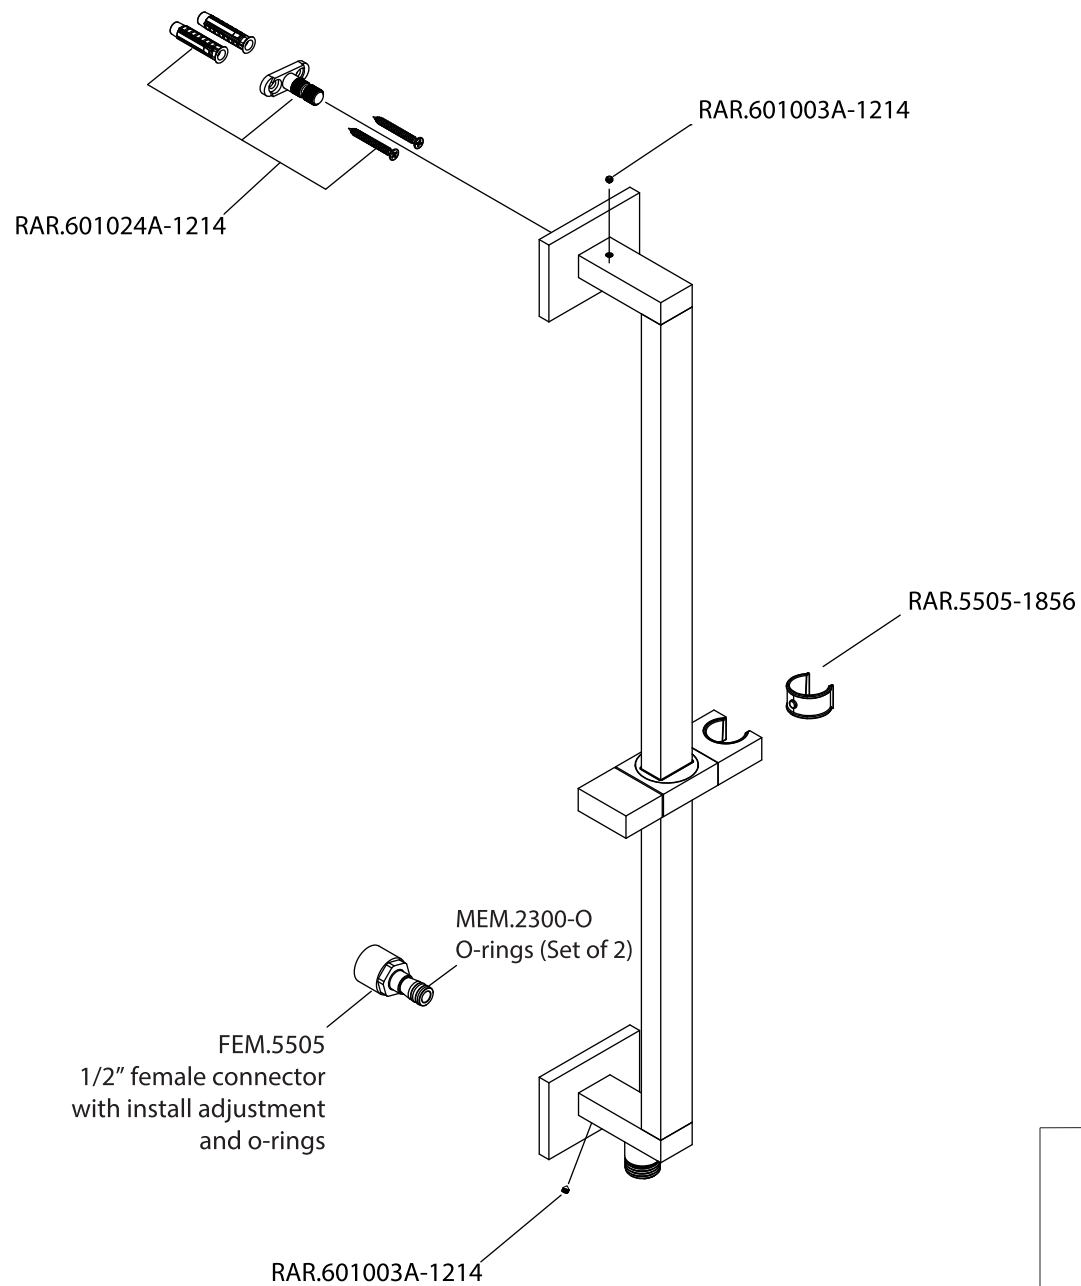

Product Parts Breakdown

▲ Specify Finish

 **FLUSSO**
LUXURY PLUMBING FIXTURES

RHB.10S

Ver 2.53

Product Parts Breakdown

RAR.4000VT

Product Parts Breakdown

 **FLUSSO**
LUXURY PLUMBING FIXTURES

JVH.2717F

Ver 2.53

Product Parts Breakdown

▲ Specify Finish

 **FLUSSO**
LUXURY PLUMBING FIXTURES

HH1006H

Ver 2.55

Product Parts Breakdown

▲ Specify Finish

FLUSSO
LUXURY PLUMBING FIXTURES

ORO.601024A

Ver 2.55

Product Parts Breakdown

▲ Specify Finish

 **FLUSSO**
LUXURY PLUMBING FIXTURES