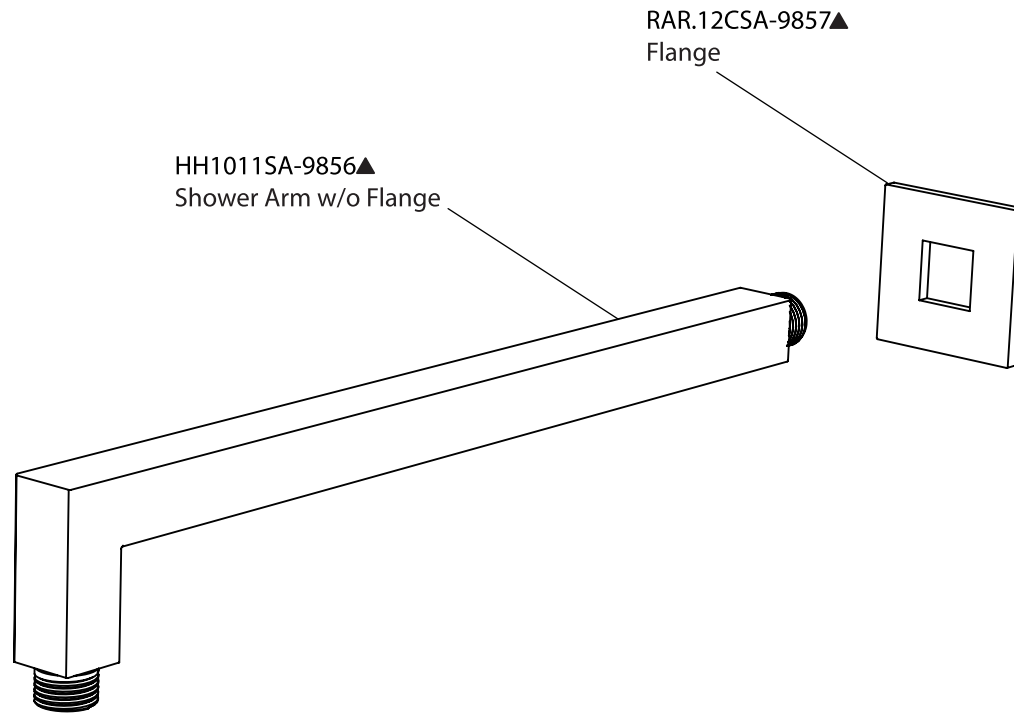

Product Parts Breakdown

▲ Specify Finish

 **FLUSSO**
LUXURY PLUMBING FIXTURES

RAR.7300

Product Parts Breakdown

▲ Specify Finish

 **FLUSSO**
LUXURY PLUMBING FIXTURES

HH1011SA

Ver 2.53

Product Parts Breakdown

▲ Specify Finish

 **FLUSSO**
LUXURY PLUMBING FIXTURES

RHB.10S

Ver 2.53

Product Parts Breakdown

RAR.4000VT

Product Parts Breakdown

 **FLUSSO**
LUXURY PLUMBING FIXTURES

JVH.2717F

Ver 2.53

Product Parts Breakdown

▲ Specify Finish

 **FLUSSO**
LUXURY PLUMBING FIXTURES

HH1006H