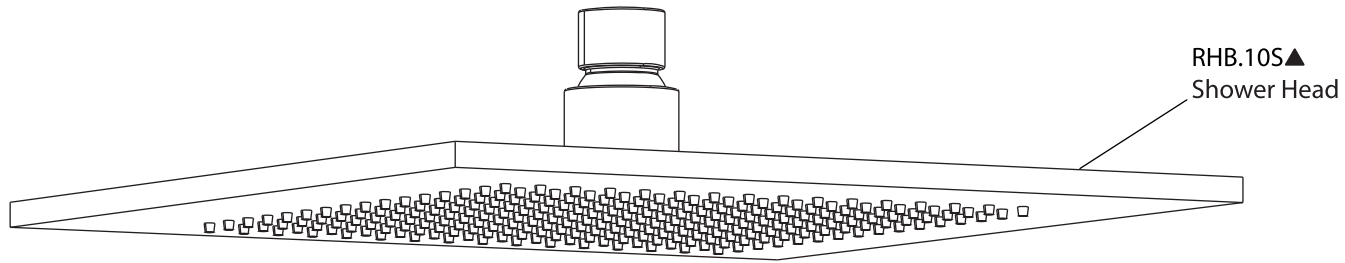

Product Parts Breakdown

▲ Specify Finish

 **FLUSSO**
LUXURY PLUMBING FIXTURES

RAR.7300

Product Parts Breakdown

▲ Specify Finish

 **FLUSSO**
LUXURY PLUMBING FIXTURES

HH1011SA

Ver 2.53

Product Parts Breakdown

▲ Specify Finish

 **FLUSSO**
LUXURY PLUMBING FIXTURES

RHB.10S

Ver 2.53

Product Parts Breakdown

RAR.4000VT

Product Parts Breakdown

 **FLUSSO**
LUXURY PLUMBING FIXTURES

JVH.2717F

Ver 2.53

Product Parts Breakdown

▲ Specify Finish

 **FLUSSO**
LUXURY PLUMBING FIXTURES

HH1006H