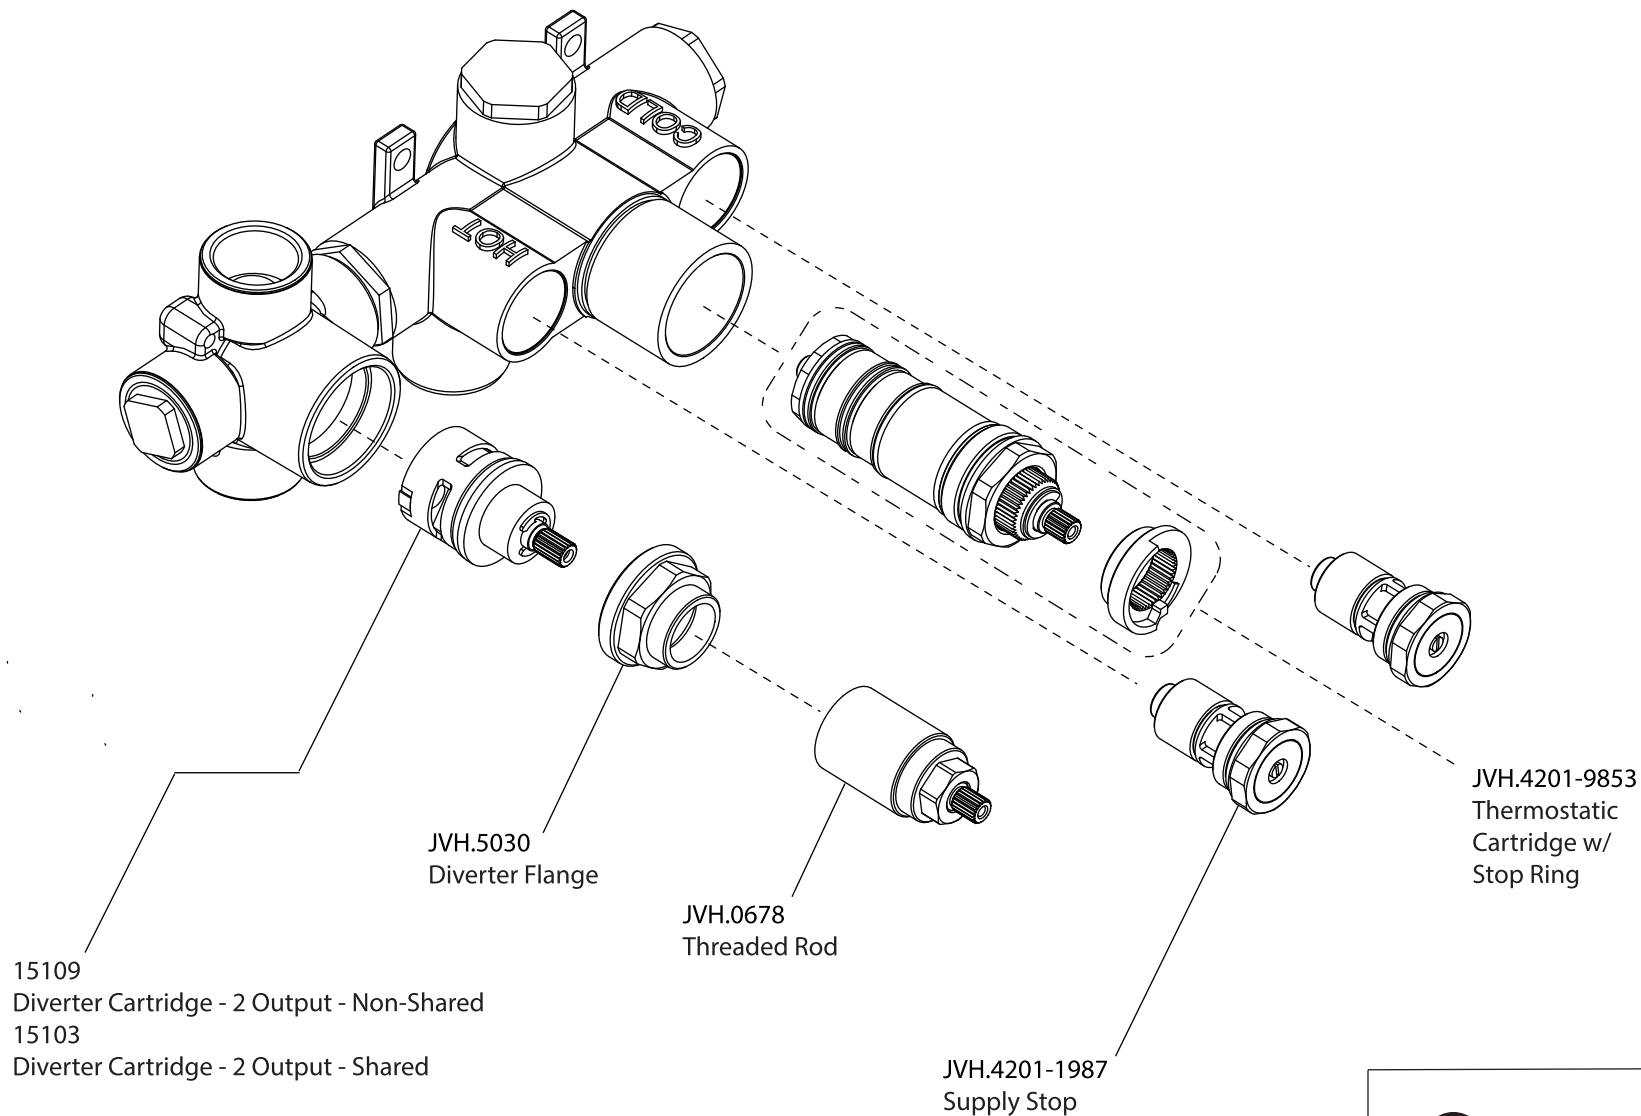

Product Parts Breakdown

▲ Specify Finish

 **FLUSSO**
LUXURY PLUMBING FIXTURES

RAR.7300

Product Parts Breakdown

▲ Specify Finish

 **FLUSSO**
LUXURY PLUMBING FIXTURES

HH1011SA

Ver 2.53

Product Parts Breakdown

▲ Specify Finish

 **FLUSSO**
LUXURY PLUMBING FIXTURES

RHB.10S

Ver 2.53

Product Parts Breakdown

RAR.4000VT

Product Parts Breakdown

 **FLUSSO**
LUXURY PLUMBING FIXTURES

JVH.2717F

Ver 2.53

Product Parts Breakdown

▲ Specify Finish

 **FLUSSO**
LUXURY PLUMBING FIXTURES

HH1006H

Ver 2.55

Product Parts Breakdown

▲ Specify Finish

 **FLUSSO**
LUXURY PLUMBING FIXTURES

ORO.601003A

Ver 2.55

Product Parts Breakdown

RAR.5505