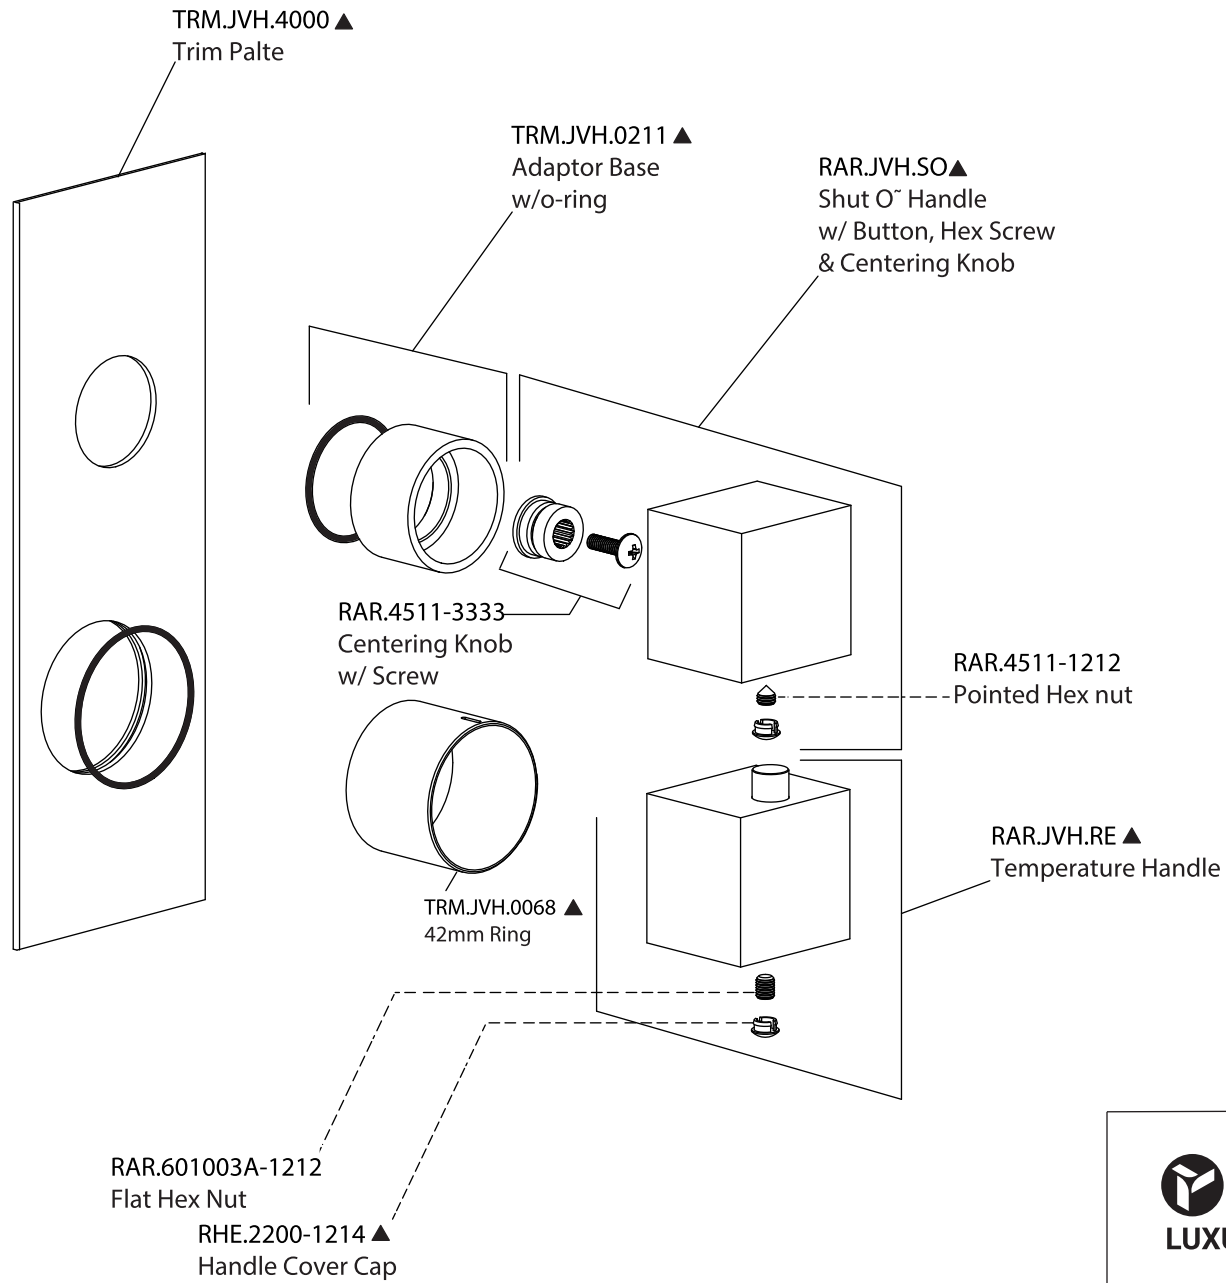

Product Parts Breakdown

▲ Specify Finish

 **FLUSSO**
LUXURY PLUMBING FIXTURES

RAR.7300

Product Parts Breakdown

▲ Specify Finish

 **FLUSSO**
LUXURY PLUMBING FIXTURES

HH1011SA

Ver 2.53

Product Parts Breakdown

▲ Specify Finish

 **FLUSSO**
LUXURY PLUMBING FIXTURES

RHB.10S

Ver 2.53

Product Parts Breakdown

RAR.4000VT

Product Parts Breakdown

 **FLUSSO**
LUXURY PLUMBING FIXTURES

JVH.2717F

Ver 2.53

Product Parts Breakdown

▲ Specify Finish

 **FLUSSO**
LUXURY PLUMBING FIXTURES

HH1006H

Ver 2.55

Product Parts Breakdown

▲ Specify Finish

 **FLUSSO**
LUXURY PLUMBING FIXTURES

ORO.601003A

Ver 2.55

Product Parts Breakdown

RAR.5505