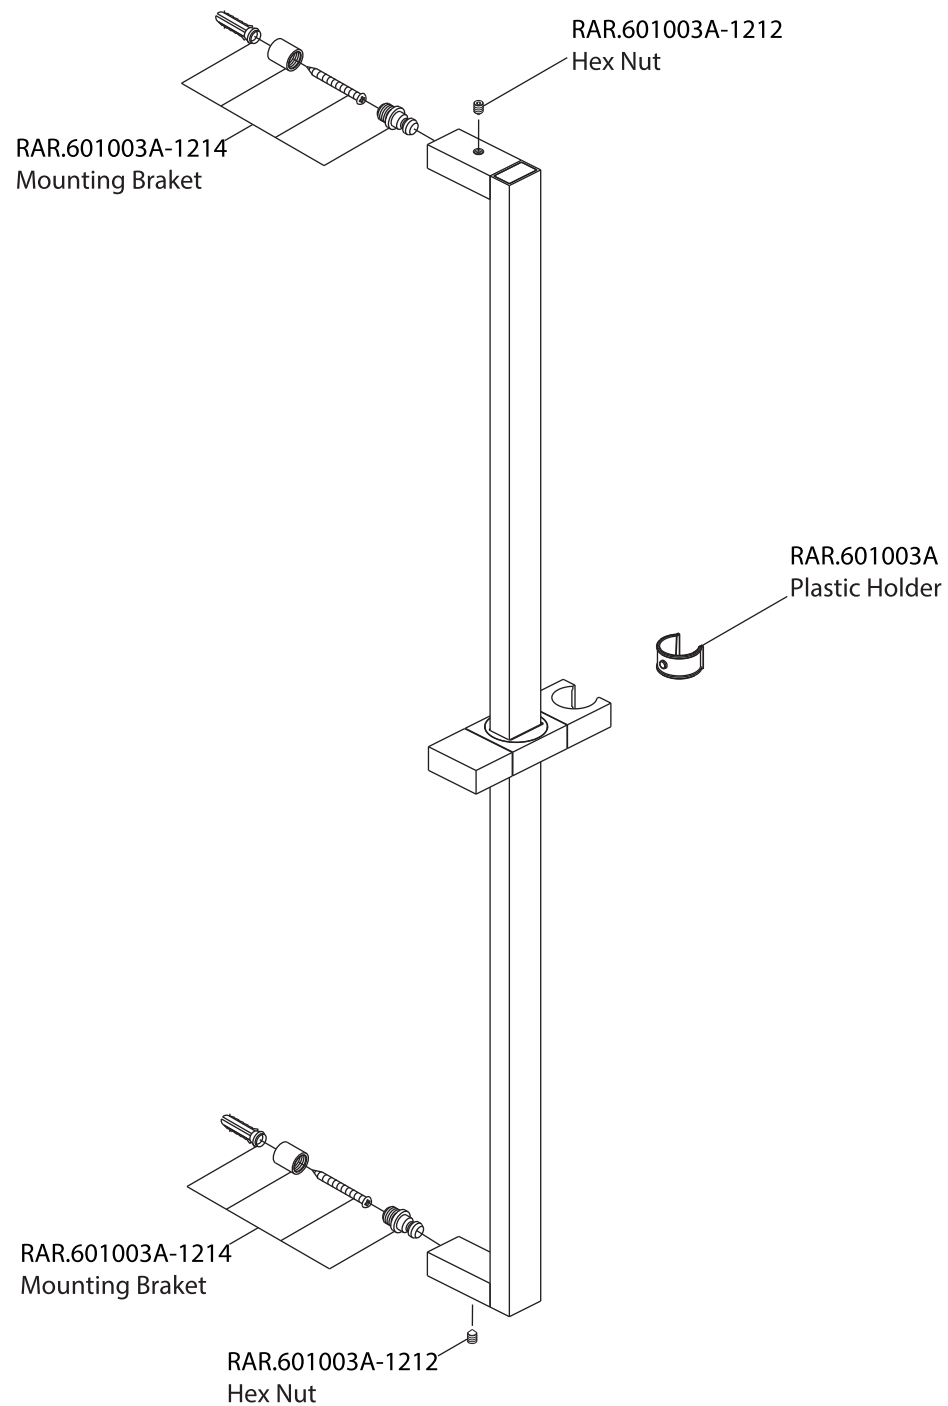

Ver 2.53

Product Parts Breakdown

▲ Specify Finish

 **FLUSSO**
LUXURY PLUMBING FIXTURES

RHB.10S

Ver 2.53

Product Parts Breakdown

RAR.4000VT

Product Parts Breakdown

 **FLUSSO**
LUXURY PLUMBING FIXTURES

JVH.2717F

Ver 2.53

Product Parts Breakdown

▲ Specify Finish

 **FLUSSO**
LUXURY PLUMBING FIXTURES

HH1006H

Ver 2.55

Product Parts Breakdown

▲ Specify Finish

 **FLUSSO**
LUXURY PLUMBING FIXTURES

ORO.601003A

Ver 2.55

Product Parts Breakdown

RAR.5505