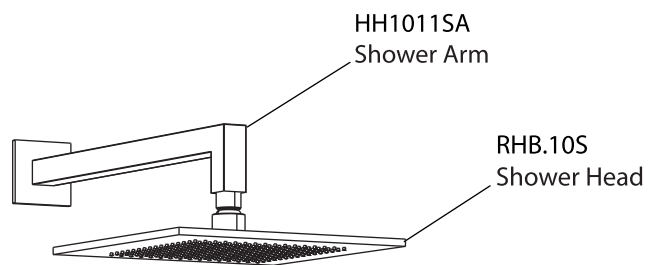

Product Parts Breakdown

▲ Specify Finish

 **FLUSSO**
LUXURY PLUMBING FIXTURES

RAR.7300

Product Parts Breakdown

▲ Specify Finish

 **FLUSSO**
LUXURY PLUMBING FIXTURES

HH1011SA

Ver 2.53

Product Parts Breakdown

▲ Specify Finish

 **FLUSSO**
LUXURY PLUMBING FIXTURES

RHB.10S

Ver 2.53

Product Parts Breakdown

RAR.4000VT