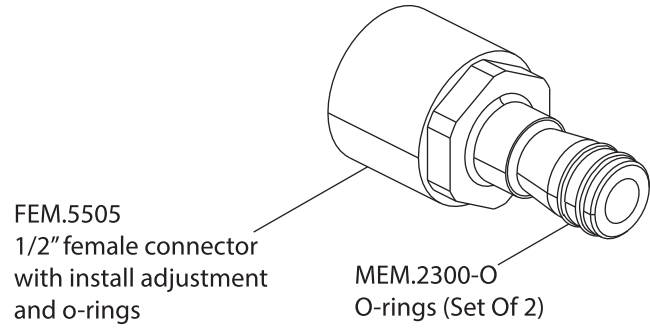

Ver 2.53

Product Parts Breakdown

▲ Specify Finish

 **FLUSSO**
LUXURY PLUMBING FIXTURES

RHB.10S

Ver 2.53

Product Parts Breakdown

RAR.4000VT

Product Parts Breakdown

 **FLUSSO**
LUXURY PLUMBING FIXTURES

JVH.2717F

Ver 2.53

Product Parts Breakdown

▲ Specify Finish

 **FLUSSO**
LUXURY PLUMBING FIXTURES

HH1006H

Ver 2.55

Product Parts Breakdown

▲ Specify Finish

 **FLUSSO**
LUXURY PLUMBING FIXTURES

ORO.601003A

Ver 2.55

Product Parts Breakdown

RAR.5505

Product Parts Breakdown

▲ Specify Finish

 **FLUSSO**
LUXURY PLUMBING FIXTURES

HH.150EM

Ver 2.55