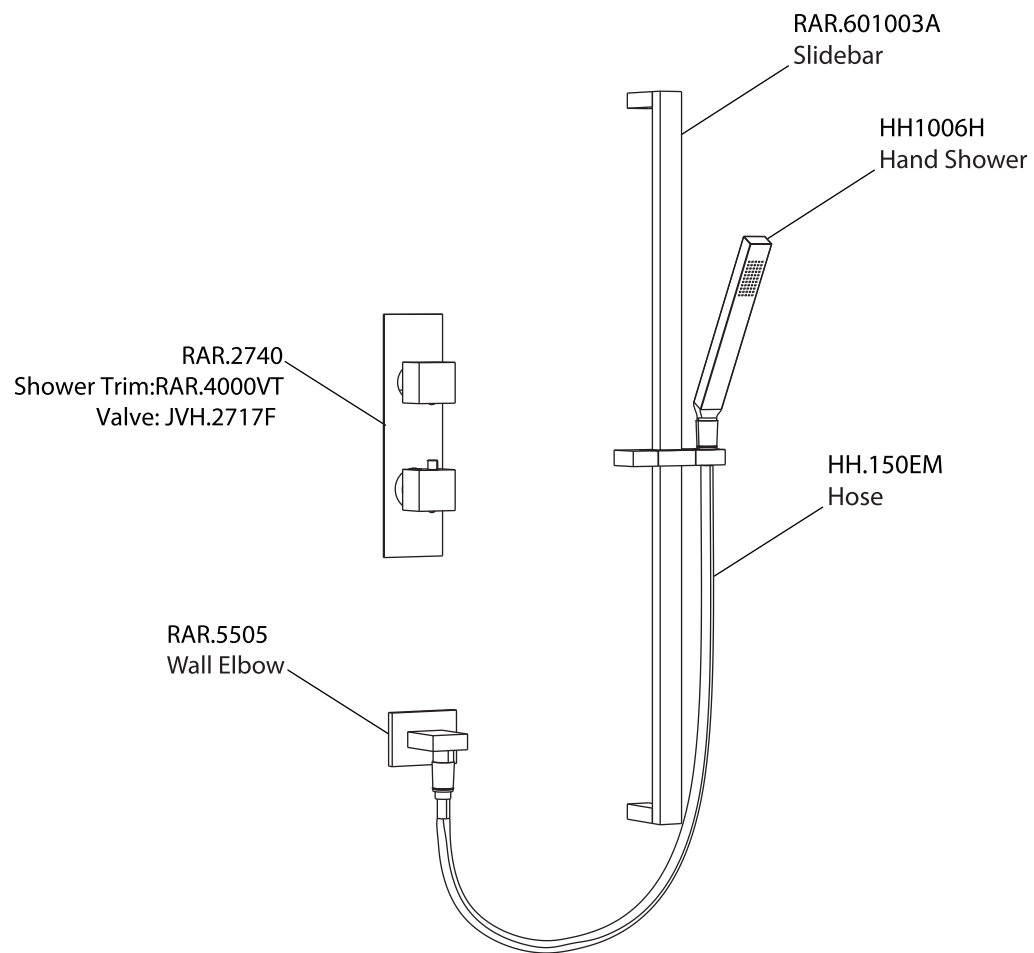

Product Parts Breakdown

▲ Specify Finish

 **FLUSSO**
LUXURY PLUMBING FIXTURES

RAR.7300

Product Parts Breakdown

▲ Specify Finish

 **FLUSSO**
LUXURY PLUMBING FIXTURES

HH1011SA

Ver 2.53

Product Parts Breakdown

▲ Specify Finish

 **FLUSSO**
LUXURY PLUMBING FIXTURES

RHB.10S

Ver 2.53

Product Parts Breakdown

RAR.4000VT

Product Parts Breakdown

 **FLUSSO**
LUXURY PLUMBING FIXTURES

JVH.2717F

Ver 2.53

Product Parts Breakdown

▲ Specify Finish

 **FLUSSO**
LUXURY PLUMBING FIXTURES

HH1006H