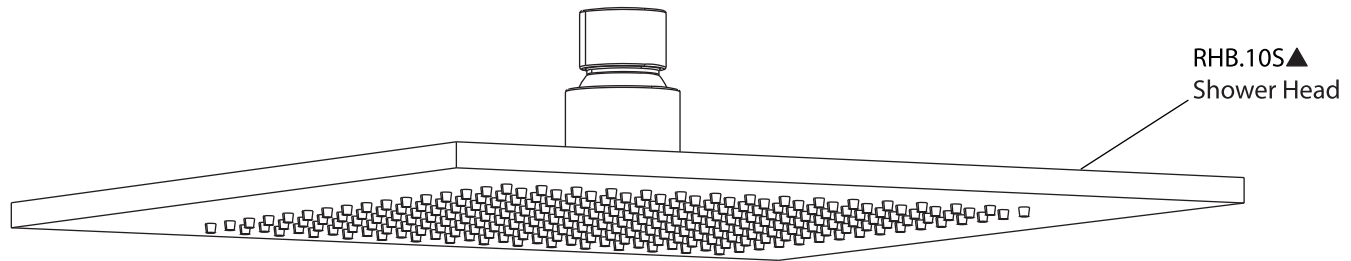

Product Parts Breakdown

▲ Specify Finish

 **FLUSSO**
LUXURY PLUMBING FIXTURES

RAR.7250

Product Parts Breakdown

▲ Specify Finish

 **FLUSSO**
LUXURY PLUMBING FIXTURES

HH1011SA

Ver 2.53

Product Parts Breakdown

▲ Specify Finish

 **FLUSSO**
LUXURY PLUMBING FIXTURES

RHB.10S

Ver 2.53

Product Parts Breakdown

FLUSSO
LUXURY PLUMBING FIXTURES