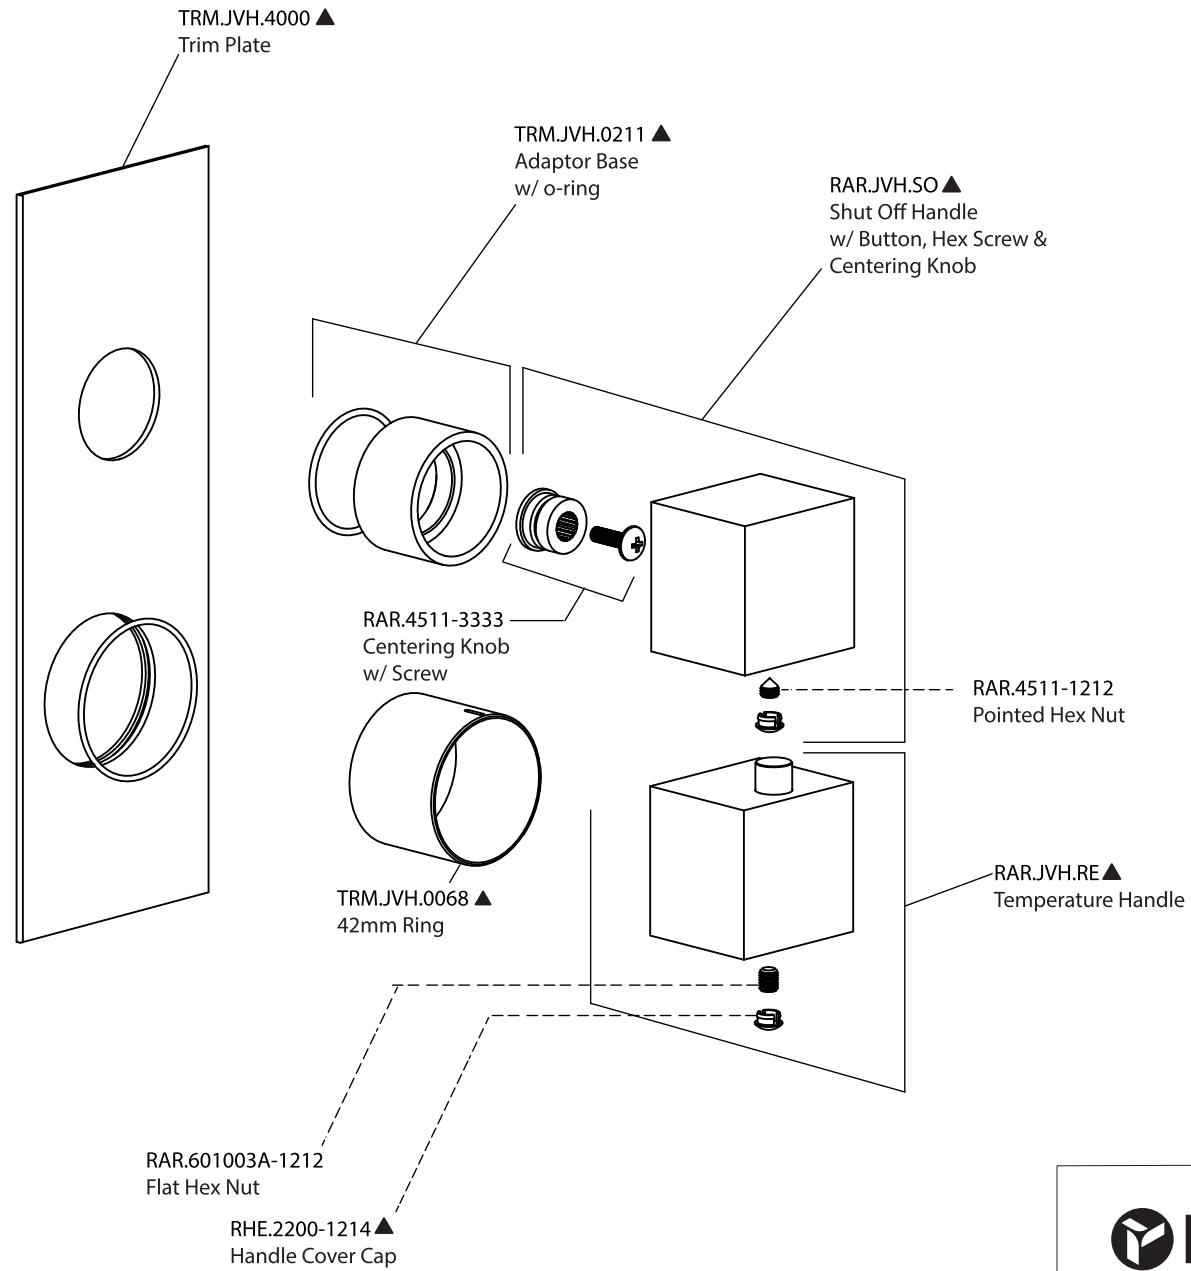

Product Parts Breakdown

▲ Specify Finish

 **FLUSSO**
LUXURY PLUMBING FIXTURES

RAR.7250

Product Parts Breakdown

▲ Specify Finish

 **FLUSSO**
LUXURY PLUMBING FIXTURES

HH1011SA

Ver 2.53

Product Parts Breakdown

▲ Specify Finish

 **FLUSSO**
LUXURY PLUMBING FIXTURES

RHB.10S

Ver 2.53

Product Parts Breakdown

FLUSSO
LUXURY PLUMBING FIXTURES

RAR.4000VT

Product Parts Breakdown

 **FLUSSO**
LUXURY PLUMBING FIXTURES

JVH.2717F

Ver 2.54

Product Parts Breakdown

▲ Specify Finish

 **FLUSSO**
LUXURY PLUMBING FIXTURES

HH1006H

Ver 2.55

Product Parts Breakdown

 **FLUSSO**
LUXURY PLUMBING FIXTURES

HH8006

Product Parts Breakdown

▲ Specify Finish

 **FLUSSO**
LUXURY PLUMBING FIXTURES