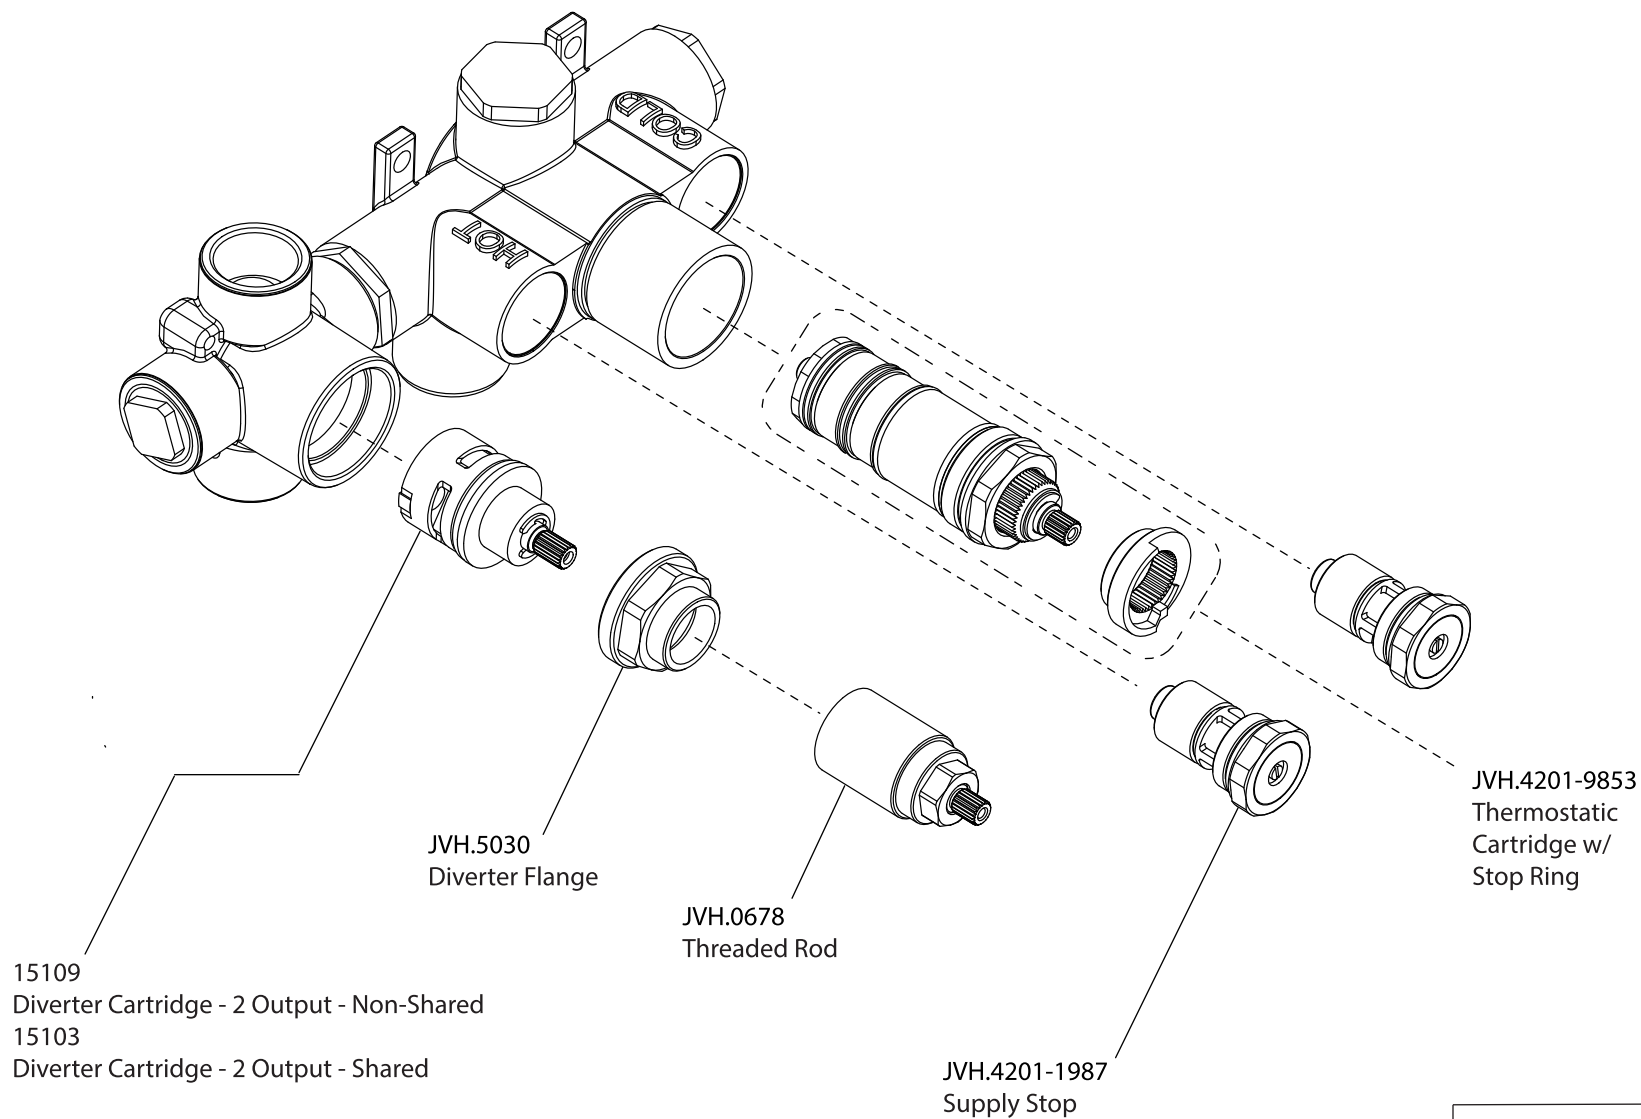

Ver 2.53

Product Parts Breakdown

▲ Specify Finish

 **FLUSSO**
LUXURY PLUMBING FIXTURES

RHB.10S

Ver 2.53

Product Parts Breakdown

FLUSSO
LUXURY PLUMBING FIXTURES

RAR.4000VT

Product Parts Breakdown

 **FLUSSO**
LUXURY PLUMBING FIXTURES

JVH.2717F

Ver 2.54

Product Parts Breakdown

▲ Specify Finish

 **FLUSSO**
LUXURY PLUMBING FIXTURES

HH1006H

Ver 2.55

Product Parts Breakdown

 **FLUSSO**
LUXURY PLUMBING FIXTURES

HH8006

Product Parts Breakdown

▲ Specify Finish

 **FLUSSO**
LUXURY PLUMBING FIXTURES