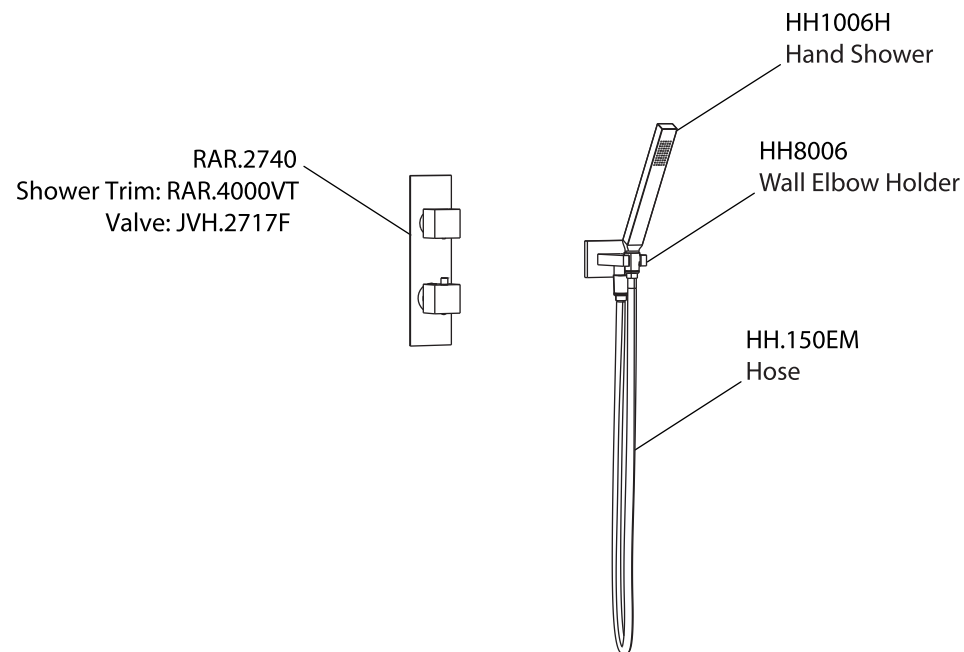

Product Parts Breakdown

▲ Specify Finish

 **FLUSSO**
LUXURY PLUMBING FIXTURES

RAR.7250

Product Parts Breakdown

▲ Specify Finish

 **FLUSSO**
LUXURY PLUMBING FIXTURES

HH1011SA

Ver 2.53

Product Parts Breakdown

▲ Specify Finish

 **FLUSSO**
LUXURY PLUMBING FIXTURES

RHB.10S

Ver 2.53

Product Parts Breakdown

FLUSSO
LUXURY PLUMBING FIXTURES

RAR.4000VT

Product Parts Breakdown

 **FLUSSO**
LUXURY PLUMBING FIXTURES

JVH.2717F

Ver 2.54

Product Parts Breakdown

▲ Specify Finish

 **FLUSSO**
LUXURY PLUMBING FIXTURES

HH1006H

Ver 2.55

Product Parts Breakdown

 **FLUSSO**
LUXURY PLUMBING FIXTURES

HH8006

Product Parts Breakdown

▲ Specify Finish

 **FLUSSO**
LUXURY PLUMBING FIXTURES