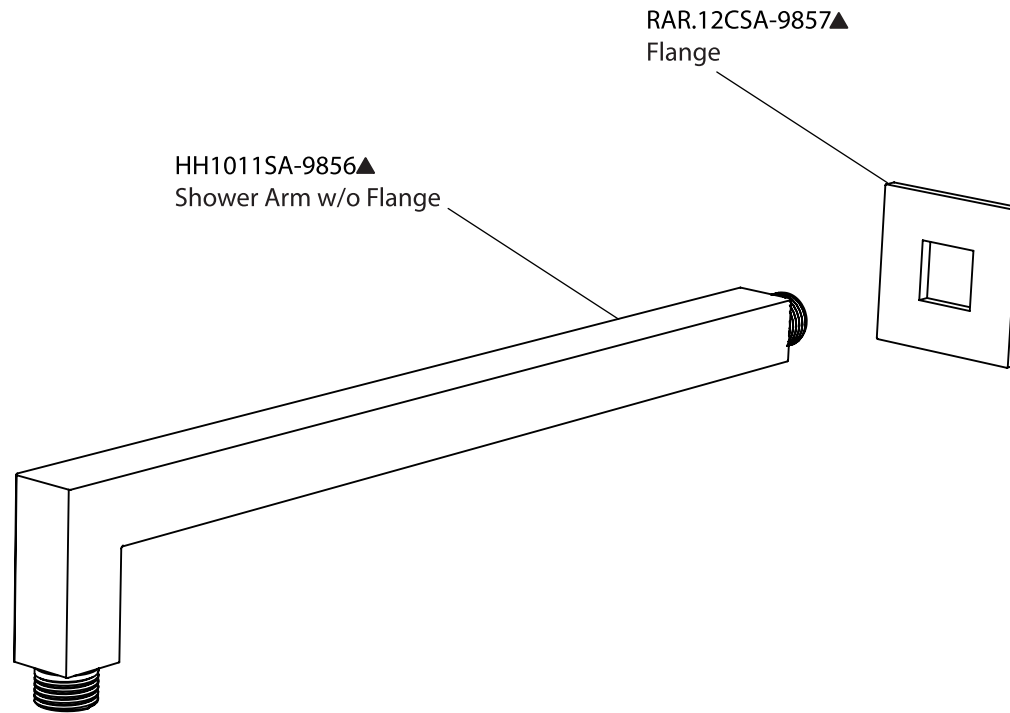

Product Parts Breakdown

▲ Specify Finish

 **FLUSSO**
LUXURY PLUMBING FIXTURES

RAR.7250

Product Parts Breakdown

▲ Specify Finish

 **FLUSSO**
LUXURY PLUMBING FIXTURES

HH1011SA

Ver 2.53

Product Parts Breakdown

▲ Specify Finish

 **FLUSSO**
LUXURY PLUMBING FIXTURES

RHB.10S

Ver 2.53

Product Parts Breakdown

FLUSSO
LUXURY PLUMBING FIXTURES

RAR.4000VT

Product Parts Breakdown

 **FLUSSO**
LUXURY PLUMBING FIXTURES

JVH.2717F

Ver 2.54

Product Parts Breakdown

▲ Specify Finish

 **FLUSSO**
LUXURY PLUMBING FIXTURES