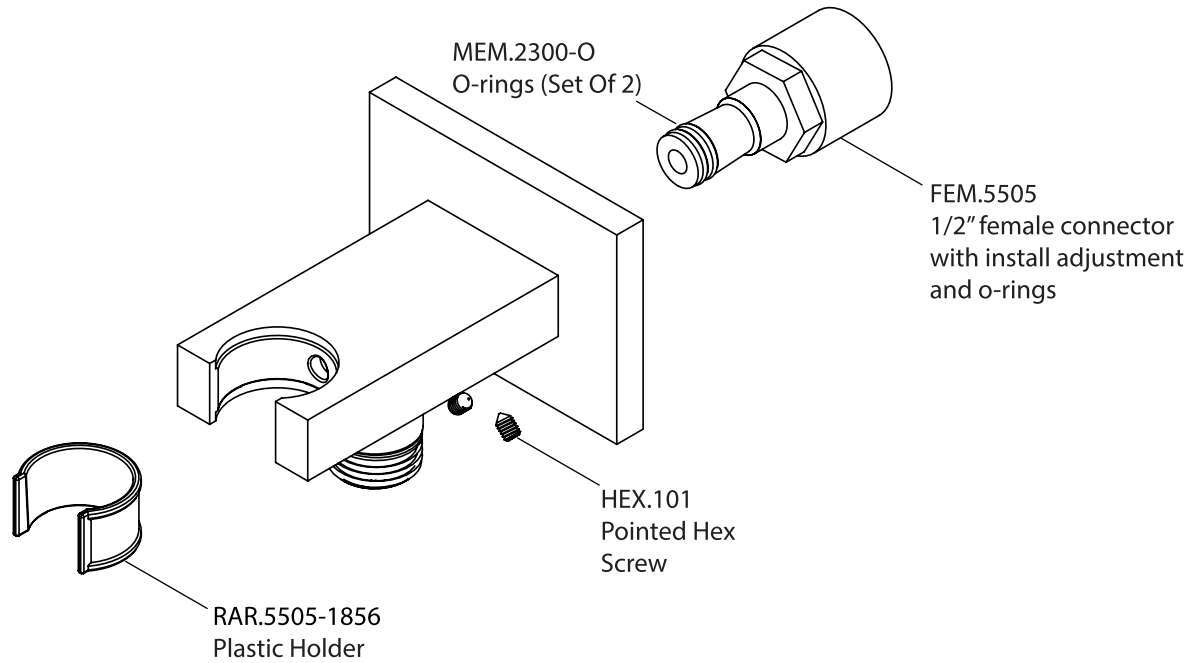

Ver 2.53

Product Parts Breakdown

▲ Specify Finish

 **FLUSSO**
LUXURY PLUMBING FIXTURES

RHB.10S

Ver 2.53

Product Parts Breakdown

FLUSSO
LUXURY PLUMBING FIXTURES

RAR.4000VT

Product Parts Breakdown

 **FLUSSO**
LUXURY PLUMBING FIXTURES

JVH.2717F

Ver 2.54

Product Parts Breakdown

▲ Specify Finish

 **FLUSSO**
LUXURY PLUMBING FIXTURES

HH1006H

Ver 2.55

Product Parts Breakdown

 **FLUSSO**
LUXURY PLUMBING FIXTURES

HH8006

Product Parts Breakdown

▲ Specify Finish

 **FLUSSO**
LUXURY PLUMBING FIXTURES