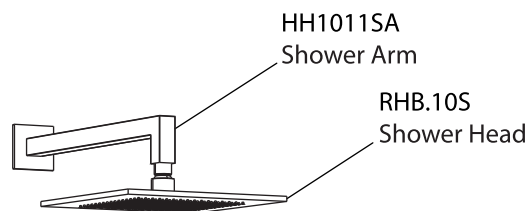

Product Parts Breakdown

▲ Specify Finish

 **FLUSSO**
LUXURY PLUMBING FIXTURES

RAR.7250

Product Parts Breakdown

▲ Specify Finish

 **FLUSSO**
LUXURY PLUMBING FIXTURES

HH1011SA

Ver 2.53

Product Parts Breakdown

▲ Specify Finish

 **FLUSSO**
LUXURY PLUMBING FIXTURES

RHB.10S

Ver 2.53

Product Parts Breakdown

FLUSSO
LUXURY PLUMBING FIXTURES