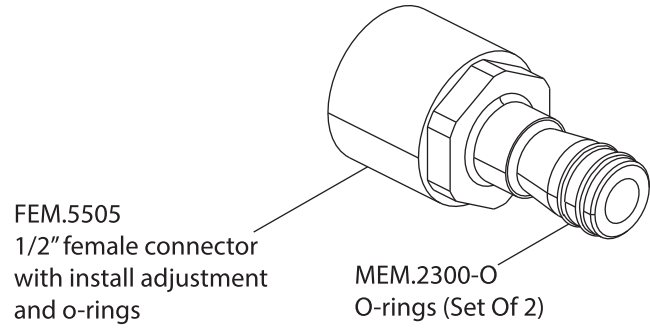

Ver 2.53

Product Parts Breakdown

▲ Specify Finish

 **FLUSSO**
LUXURY PLUMBING FIXTURES

RHB.10S

Ver 2.53

Product Parts Breakdown

RAR.4500T

Product Parts Breakdown

FLUSSO
LUXURY PLUMBING FIXTURES

JVH.4401

Ver 2.53

Product Parts Breakdown

▲ Specify Finish

 **FLUSSO**
LUXURY PLUMBING FIXTURES

HH1006H

Ver 2.55

Product Parts Breakdown

▲ Specify Finish

 **FLUSSO**
LUXURY PLUMBING FIXTURES

ORO.601003A

Ver 2.55

Product Parts Breakdown

RAR.5505

Product Parts Breakdown

▲ Specify Finish

 **FLUSSO**
LUXURY PLUMBING FIXTURES

HH.150EM

Ver 2.55