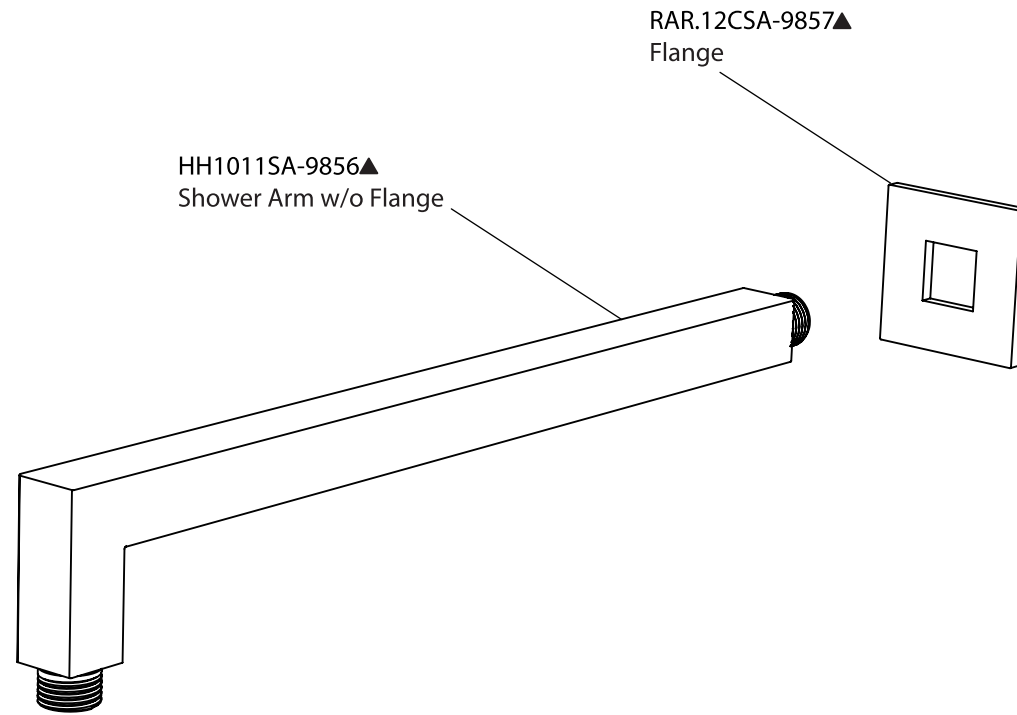

Product Parts Breakdown

▲ Specify Finish

 **FLUSSO**
LUXURY PLUMBING FIXTURES

RAR.7200

Product Parts Breakdown

▲ Specify Finish

 **FLUSSO**
LUXURY PLUMBING FIXTURES

HH1011SA

Ver 2.53

Product Parts Breakdown

▲ Specify Finish

 **FLUSSO**
LUXURY PLUMBING FIXTURES

RHB.10S

Ver 2.53

Product Parts Breakdown

RAR.4500T

Product Parts Breakdown

FLUSSO
LUXURY PLUMBING FIXTURES

JVH.4401

Ver 2.53

Product Parts Breakdown

▲ Specify Finish

 **FLUSSO**
LUXURY PLUMBING FIXTURES

HH1006H