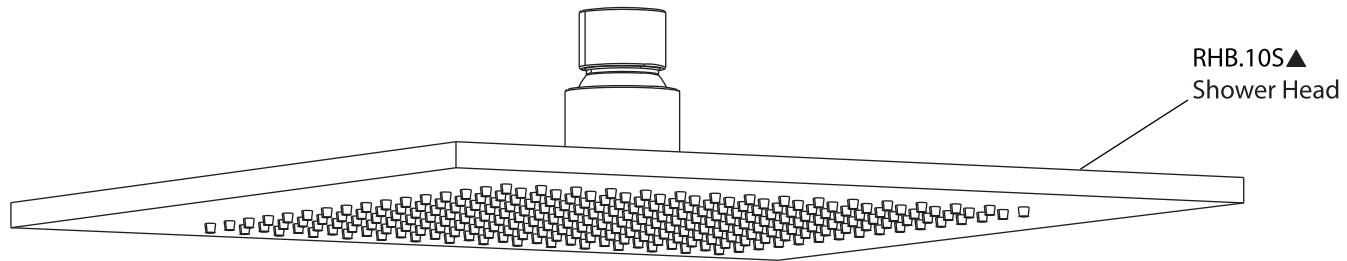

Product Parts Breakdown

▲ Specify Finish

 **FLUSSO**
LUXURY PLUMBING FIXTURES

RAR.7200

Product Parts Breakdown

▲ Specify Finish

 **FLUSSO**
LUXURY PLUMBING FIXTURES

HH1011SA

Ver 2.53

Product Parts Breakdown

▲ Specify Finish

 **FLUSSO**
LUXURY PLUMBING FIXTURES

RHB.10S

Ver 2.53

Product Parts Breakdown

RAR.4500T

Product Parts Breakdown

FLUSSO
LUXURY PLUMBING FIXTURES

JVH.4401

Ver 2.53

Product Parts Breakdown

▲ Specify Finish

 **FLUSSO**
LUXURY PLUMBING FIXTURES

HH1006H