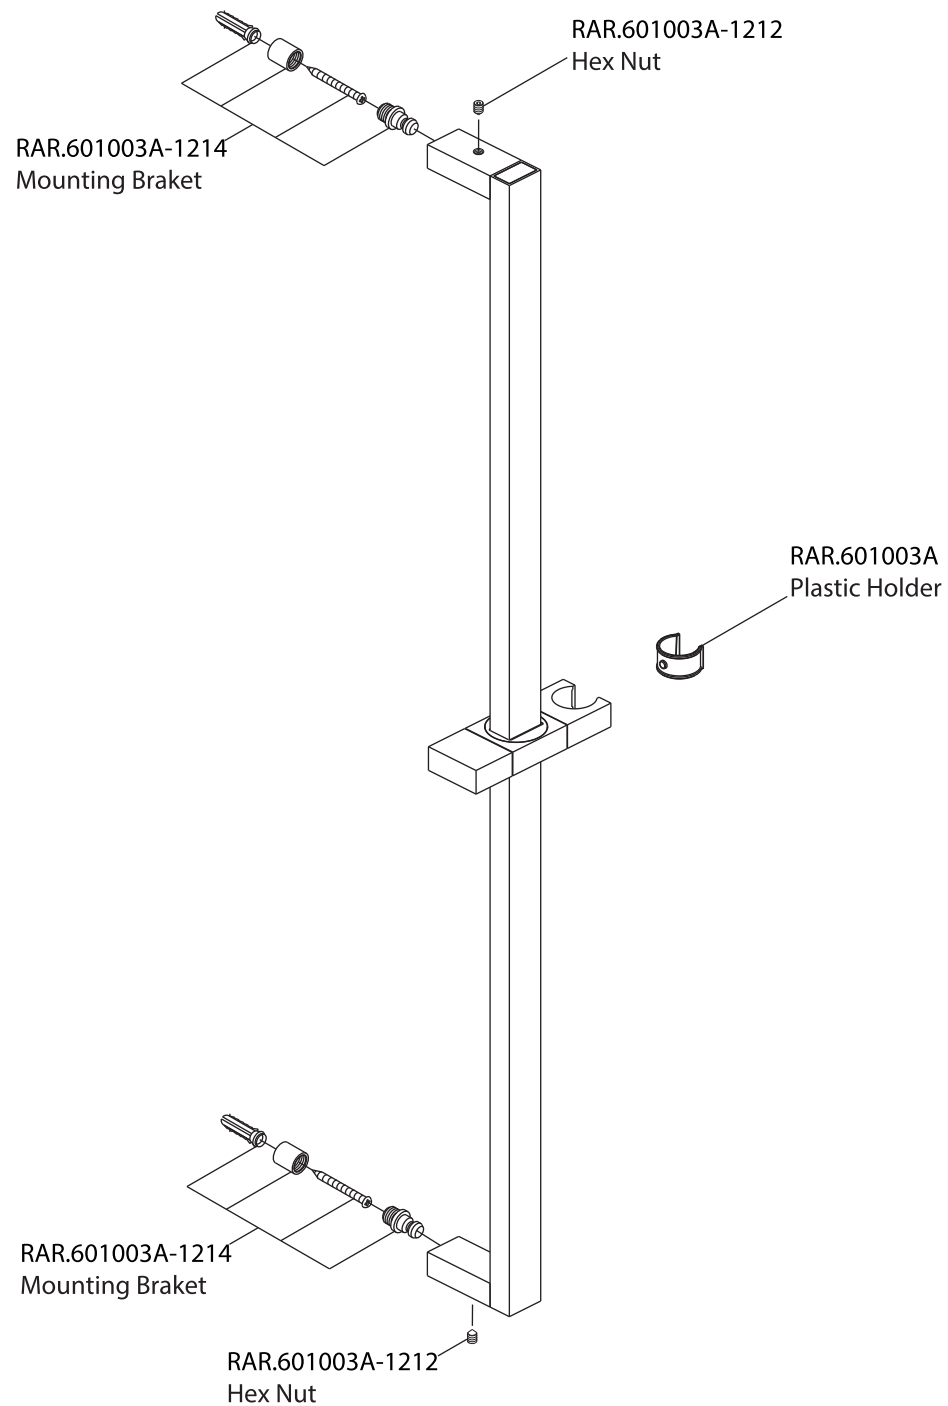

Ver 2.53

Product Parts Breakdown

▲ Specify Finish

 **FLUSSO**
LUXURY PLUMBING FIXTURES

RHB.10S

Ver 2.53

Product Parts Breakdown

RAR.4500T

Product Parts Breakdown

FLUSSO
LUXURY PLUMBING FIXTURES

JVH.4401

Ver 2.53

Product Parts Breakdown

▲ Specify Finish

 **FLUSSO**
LUXURY PLUMBING FIXTURES

HH1006H

Ver 2.55

Product Parts Breakdown

▲ Specify Finish

 **FLUSSO**
LUXURY PLUMBING FIXTURES

ORO.601003A

Ver 2.55

Product Parts Breakdown

RAR.5505