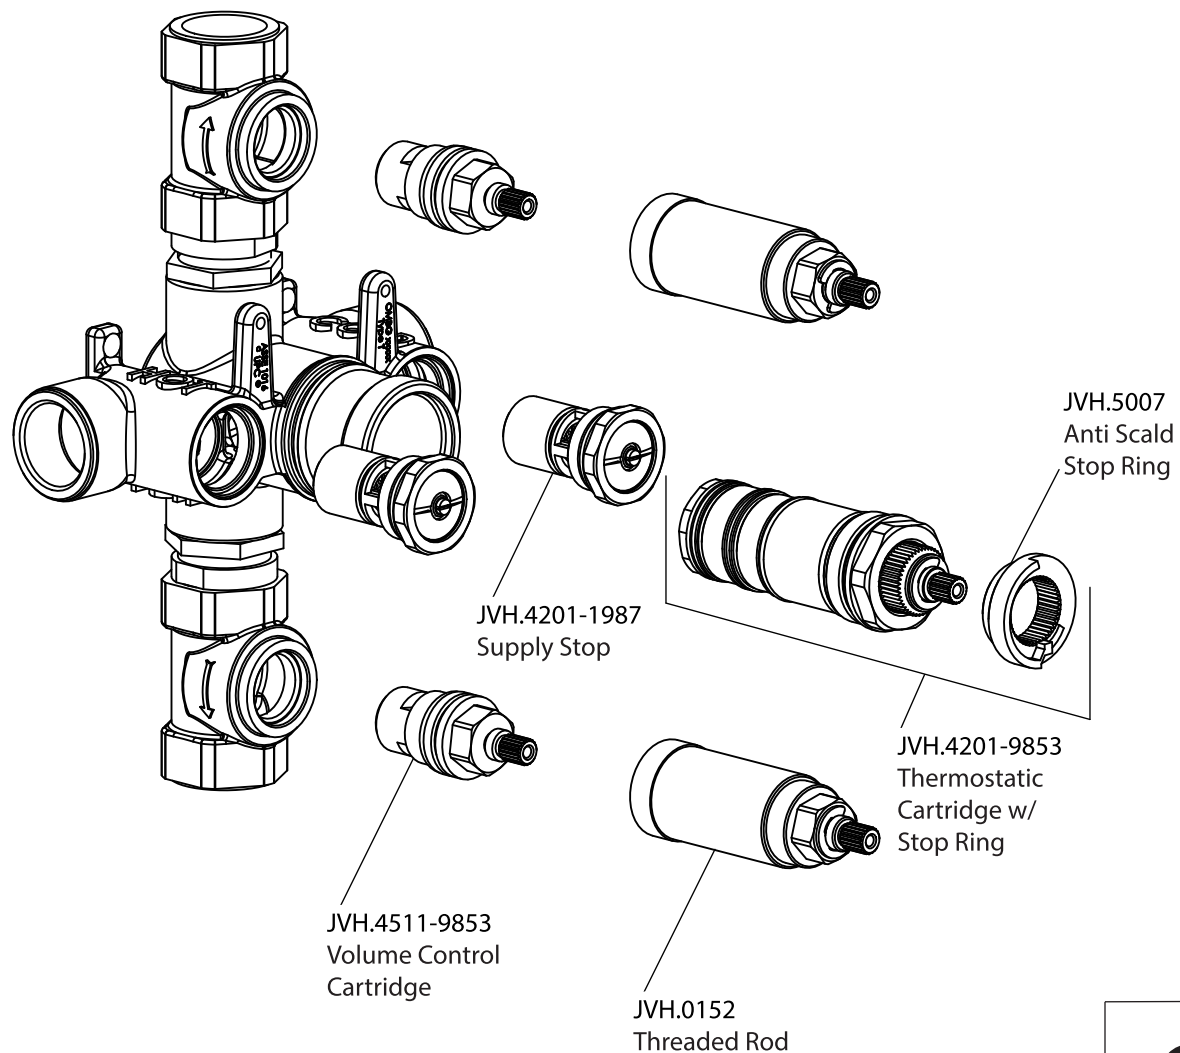

Product Parts Breakdown

▲ Specify Finish

 **FLUSSO**
LUXURY PLUMBING FIXTURES

RAR.7200

Product Parts Breakdown

▲ Specify Finish

 **FLUSSO**
LUXURY PLUMBING FIXTURES

HH1011SA

Ver 2.53

Product Parts Breakdown

▲ Specify Finish

 **FLUSSO**
LUXURY PLUMBING FIXTURES

RHB.10S

Ver 2.53

Product Parts Breakdown

RAR.4500T

Product Parts Breakdown

FLUSSO
LUXURY PLUMBING FIXTURES

JVH.4401

Ver 2.53

Product Parts Breakdown

▲ Specify Finish

 **FLUSSO**
LUXURY PLUMBING FIXTURES

HH1006H

Ver 2.55

Product Parts Breakdown

▲ Specify Finish

 **FLUSSO**
LUXURY PLUMBING FIXTURES

ORO.601003A

Ver 2.55

Product Parts Breakdown

RAR.5505