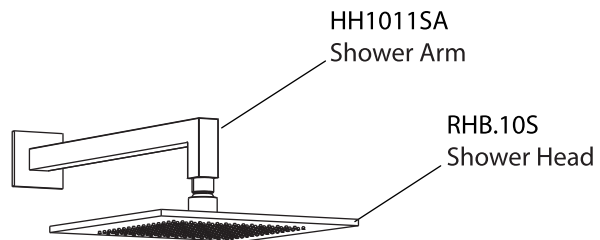

Product Parts Breakdown

▲ Specify Finish

 **FLUSSO**
LUXURY PLUMBING FIXTURES

RAR.7200

Product Parts Breakdown

▲ Specify Finish

 **FLUSSO**
LUXURY PLUMBING FIXTURES

HH1011SA

Ver 2.53

Product Parts Breakdown

▲ Specify Finish

 **FLUSSO**
LUXURY PLUMBING FIXTURES

RHB.10S

Ver 2.53

Product Parts Breakdown

RAR.4500T