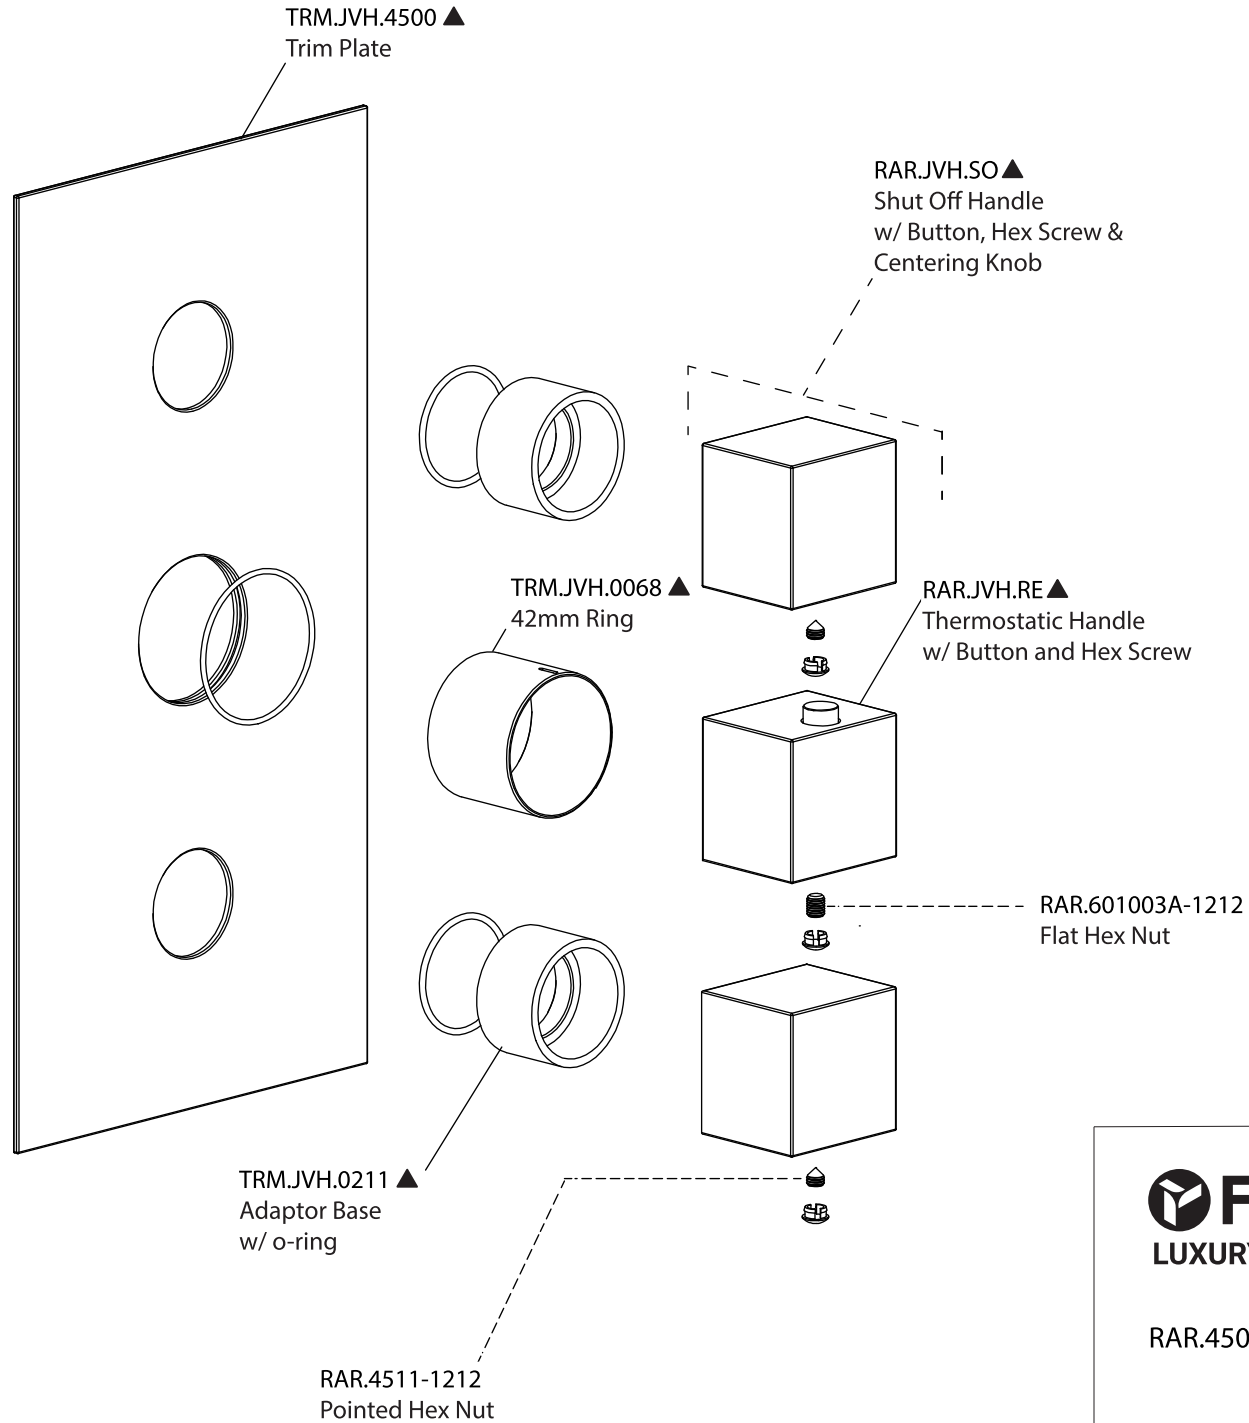

Product Parts Breakdown

▲ Specify Finish

 **FLUSSO**
LUXURY PLUMBING FIXTURES

RAR.7200

Product Parts Breakdown

▲ Specify Finish

 **FLUSSO**
LUXURY PLUMBING FIXTURES

HH1011SA

Ver 2.53

Product Parts Breakdown

▲ Specify Finish

 **FLUSSO**
LUXURY PLUMBING FIXTURES

RHB.10S

Ver 2.53

Product Parts Breakdown

RAR.4500T

Product Parts Breakdown

FLUSSO
LUXURY PLUMBING FIXTURES

JVH.4401

Ver 2.53

Product Parts Breakdown

▲ Specify Finish

 **FLUSSO**
LUXURY PLUMBING FIXTURES

HH1006H

Ver 2.55

Product Parts Breakdown

▲ Specify Finish

 **FLUSSO**
LUXURY PLUMBING FIXTURES

ORO.601003A

Ver 2.55

Product Parts Breakdown

RAR.5505