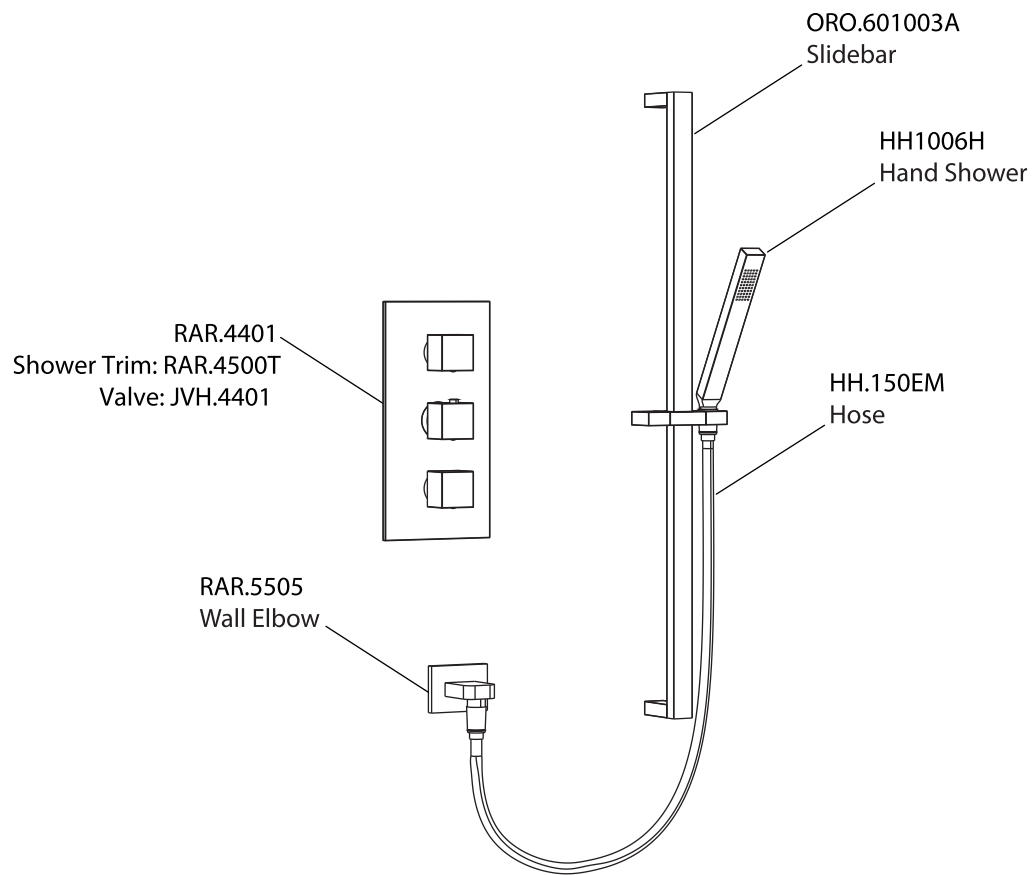

Product Parts Breakdown

▲ Specify Finish

 **FLUSSO**
LUXURY PLUMBING FIXTURES

RAR.7200

Product Parts Breakdown

▲ Specify Finish

 **FLUSSO**
LUXURY PLUMBING FIXTURES

HH1011SA

Ver 2.53

Product Parts Breakdown

▲ Specify Finish

 **FLUSSO**
LUXURY PLUMBING FIXTURES

RHB.10S

Ver 2.53

Product Parts Breakdown

RAR.4500T

Product Parts Breakdown

FLUSSO
LUXURY PLUMBING FIXTURES

JVH.4401

Ver 2.53

Product Parts Breakdown

▲ Specify Finish

 **FLUSSO**
LUXURY PLUMBING FIXTURES

HH1006H