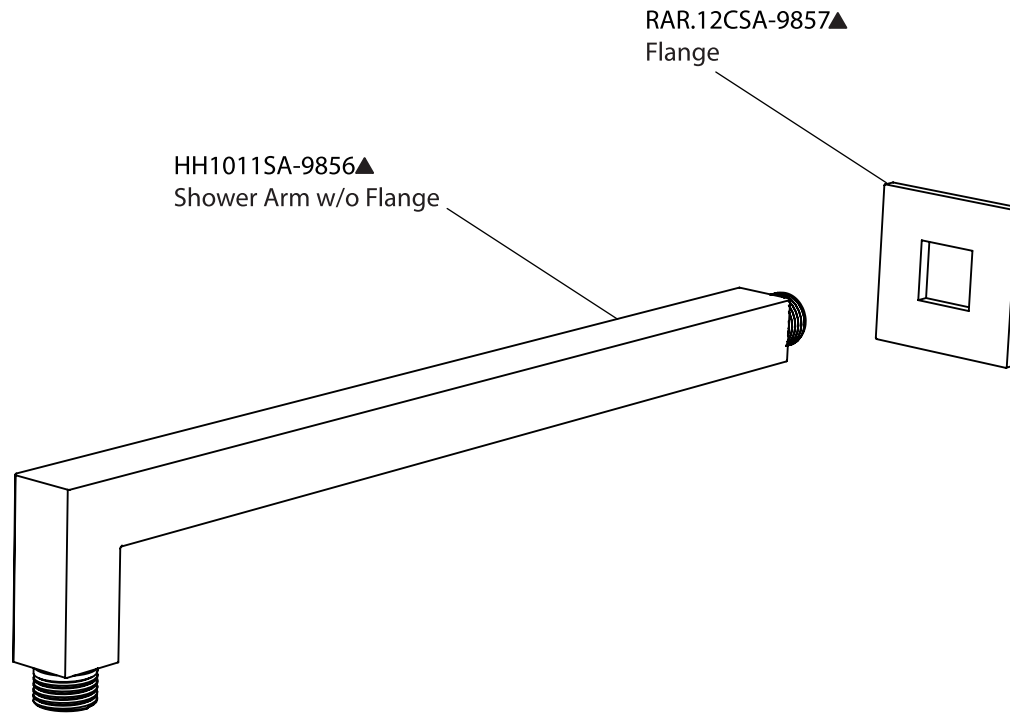

Product Parts Breakdown

 **FLUSSO**
LUXURY PLUMBING FIXTURES

RAR.7150

Product Parts Breakdown

▲ Specify Finish

 **FLUSSO**
LUXURY PLUMBING FIXTURES

HH1011SA

Ver 2.53

Product Parts Breakdown

▲ Specify Finish

 **FLUSSO**
LUXURY PLUMBING FIXTURES

RHB.10S

Ver 2.53

Product Parts Breakdown

RAR.4500T

Product Parts Breakdown