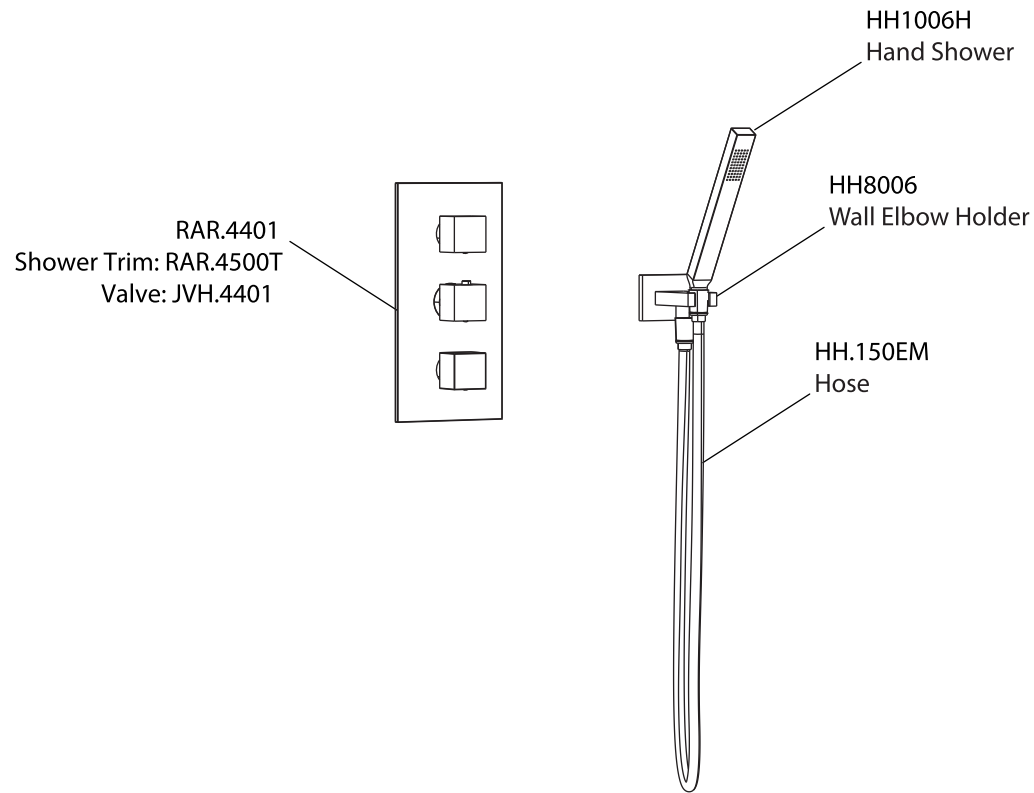

Product Parts Breakdown

 **FLUSSO**
LUXURY PLUMBING FIXTURES

RAR.7150

Product Parts Breakdown

▲ Specify Finish

 **FLUSSO**
LUXURY PLUMBING FIXTURES

HH1011SA

Ver 2.53

Product Parts Breakdown

▲ Specify Finish

 **FLUSSO**
LUXURY PLUMBING FIXTURES

RHB.10S

Ver 2.53

Product Parts Breakdown

RAR.4500T

Product Parts Breakdown

 **FLUSSO**
LUXURY PLUMBING FIXTURES

JVH.4401

Ver 2.53

Product Parts Breakdown

▲ Specify Finish

 **FLUSSO**
LUXURY PLUMBING FIXTURES

HH1006H

Ver 2.55