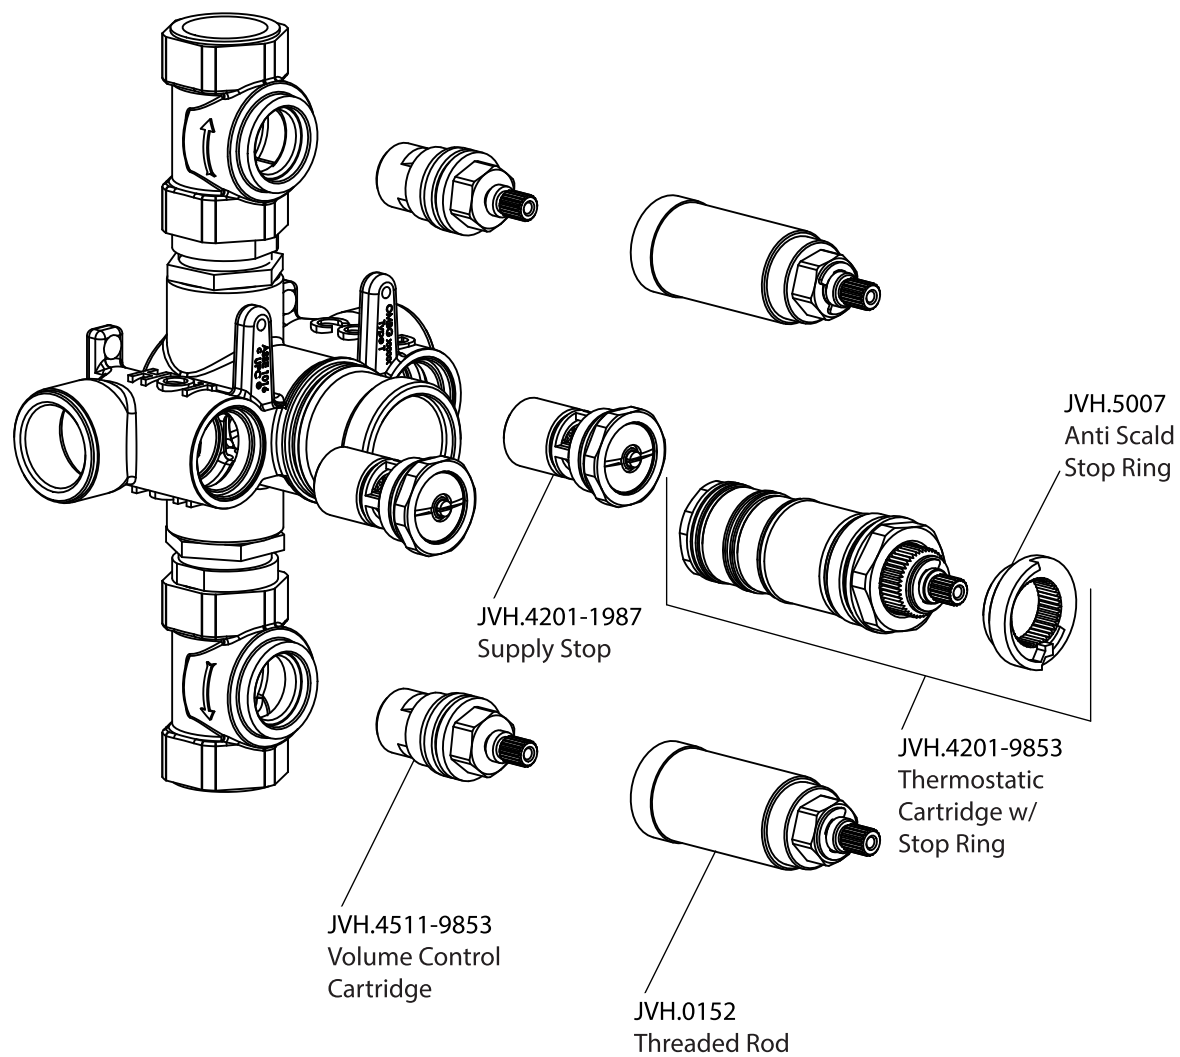

Product Parts Breakdown

▲ Specify Finish

 **FLUSSO**
LUXURY PLUMBING FIXTURES

RHB.10S

Ver 2.53

Product Parts Breakdown

RAR.4500T

Product Parts Breakdown

 **FLUSSO**
LUXURY PLUMBING FIXTURES

JVH.4401

Ver 2.53

Product Parts Breakdown

▲ Specify Finish

 **FLUSSO**
LUXURY PLUMBING FIXTURES

HH1006H

Ver 2.55

Product Parts Breakdown

 **FLUSSO**
LUXURY PLUMBING FIXTURES

HH8006

Product Parts Breakdown

▲ Specify Finish

 **FLUSSO**
LUXURY PLUMBING FIXTURES

HH.150EM

Ver 2.55