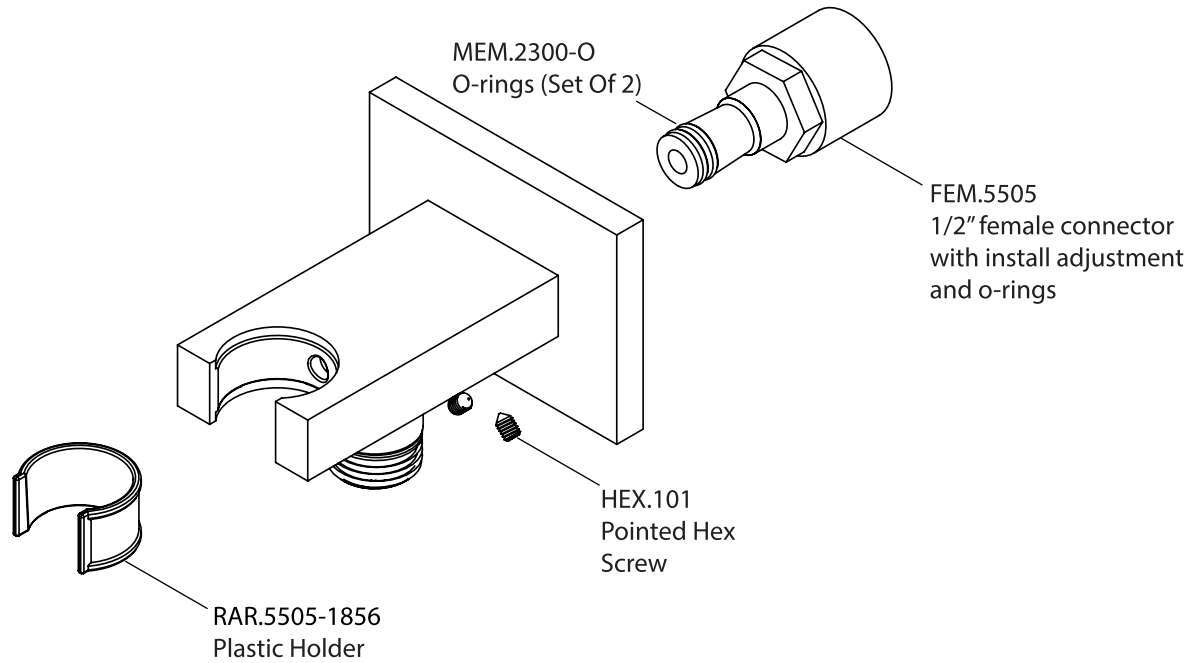

Product Parts Breakdown

▲ Specify Finish

 **FLUSSO**
LUXURY PLUMBING FIXTURES

RHB.10S

Ver 2.53

Product Parts Breakdown

RAR.4500T

Product Parts Breakdown

 **FLUSSO**
LUXURY PLUMBING FIXTURES

JVH.4401

Ver 2.53

Product Parts Breakdown

▲ Specify Finish

 **FLUSSO**
LUXURY PLUMBING FIXTURES

HH1006H

Ver 2.55

Product Parts Breakdown

 **FLUSSO**
LUXURY PLUMBING FIXTURES

HH8006

Product Parts Breakdown

▲ Specify Finish

 **FLUSSO**
LUXURY PLUMBING FIXTURES

HH.150EM

Ver 2.55