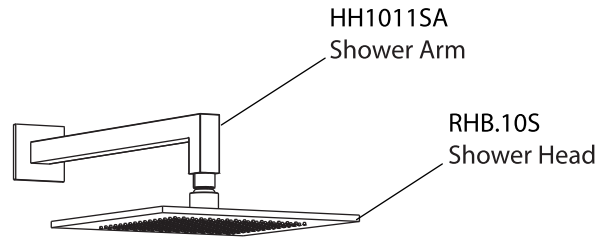

Product Parts Breakdown

 **FLUSSO**
LUXURY PLUMBING FIXTURES

RAR.7150

Product Parts Breakdown

▲ Specify Finish

 **FLUSSO**
LUXURY PLUMBING FIXTURES

HH1011SA

Ver 2.53

Product Parts Breakdown

▲ Specify Finish

 **FLUSSO**
LUXURY PLUMBING FIXTURES

RHB.10S

Ver 2.53

Product Parts Breakdown

RAR.4500T

Product Parts Breakdown