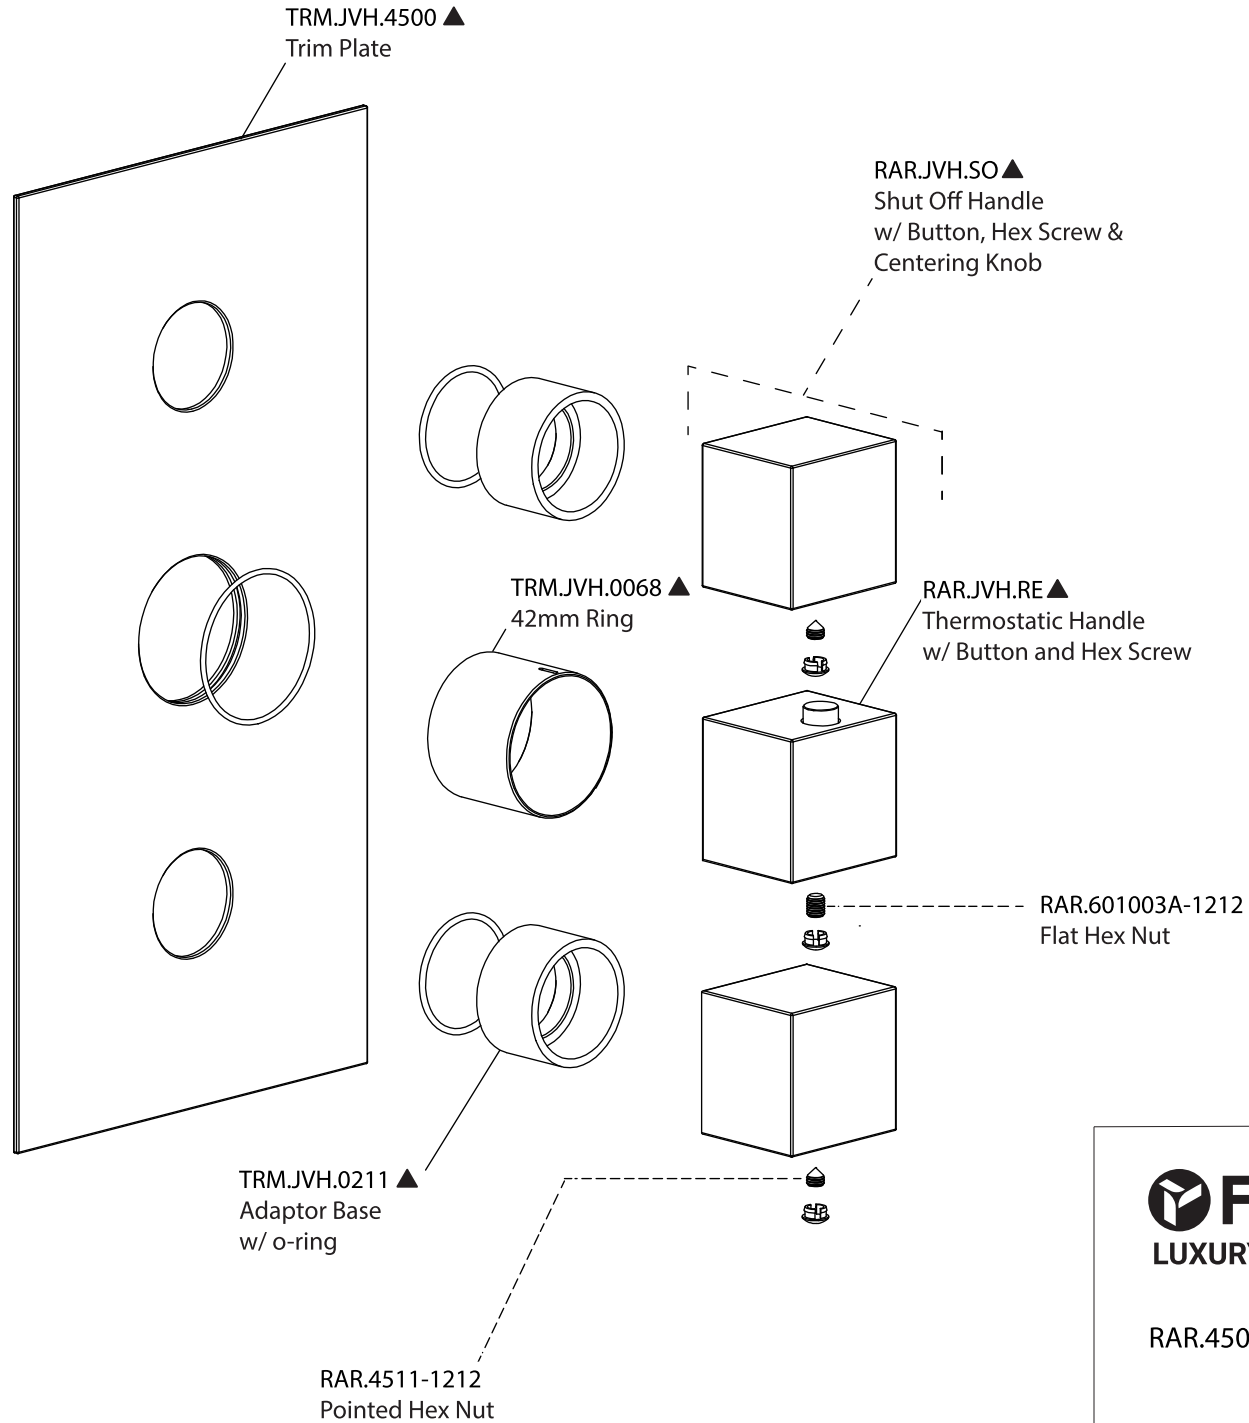

Product Parts Breakdown

▲ Specify Finish

 **FLUSSO**
LUXURY PLUMBING FIXTURES

RHB.10S

Ver 2.53

Product Parts Breakdown

RAR.4500T

Product Parts Breakdown

 **FLUSSO**
LUXURY PLUMBING FIXTURES

JVH.4401

Ver 2.53

Product Parts Breakdown

▲ Specify Finish

 **FLUSSO**
LUXURY PLUMBING FIXTURES

HH1006H

Ver 2.55

Product Parts Breakdown

 **FLUSSO**
LUXURY PLUMBING FIXTURES

HH8006

Product Parts Breakdown

▲ Specify Finish

 **FLUSSO**
LUXURY PLUMBING FIXTURES

HH.150EM

Ver 2.55