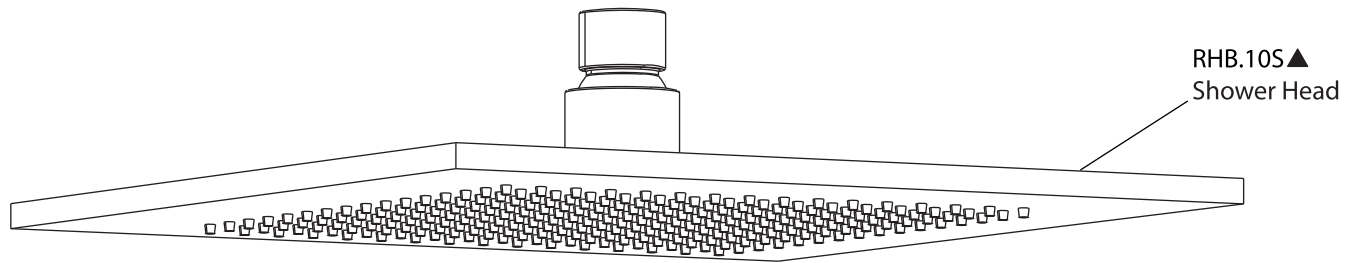

Product Parts Breakdown

 **FLUSSO**
LUXURY PLUMBING FIXTURES

RAR.7150

Product Parts Breakdown

▲ Specify Finish

 **FLUSSO**
LUXURY PLUMBING FIXTURES

HH1011SA

Ver 2.53

Product Parts Breakdown

▲ Specify Finish

 **FLUSSO**
LUXURY PLUMBING FIXTURES

RHB.10S

Ver 2.53

Product Parts Breakdown

RAR.4500T

Product Parts Breakdown