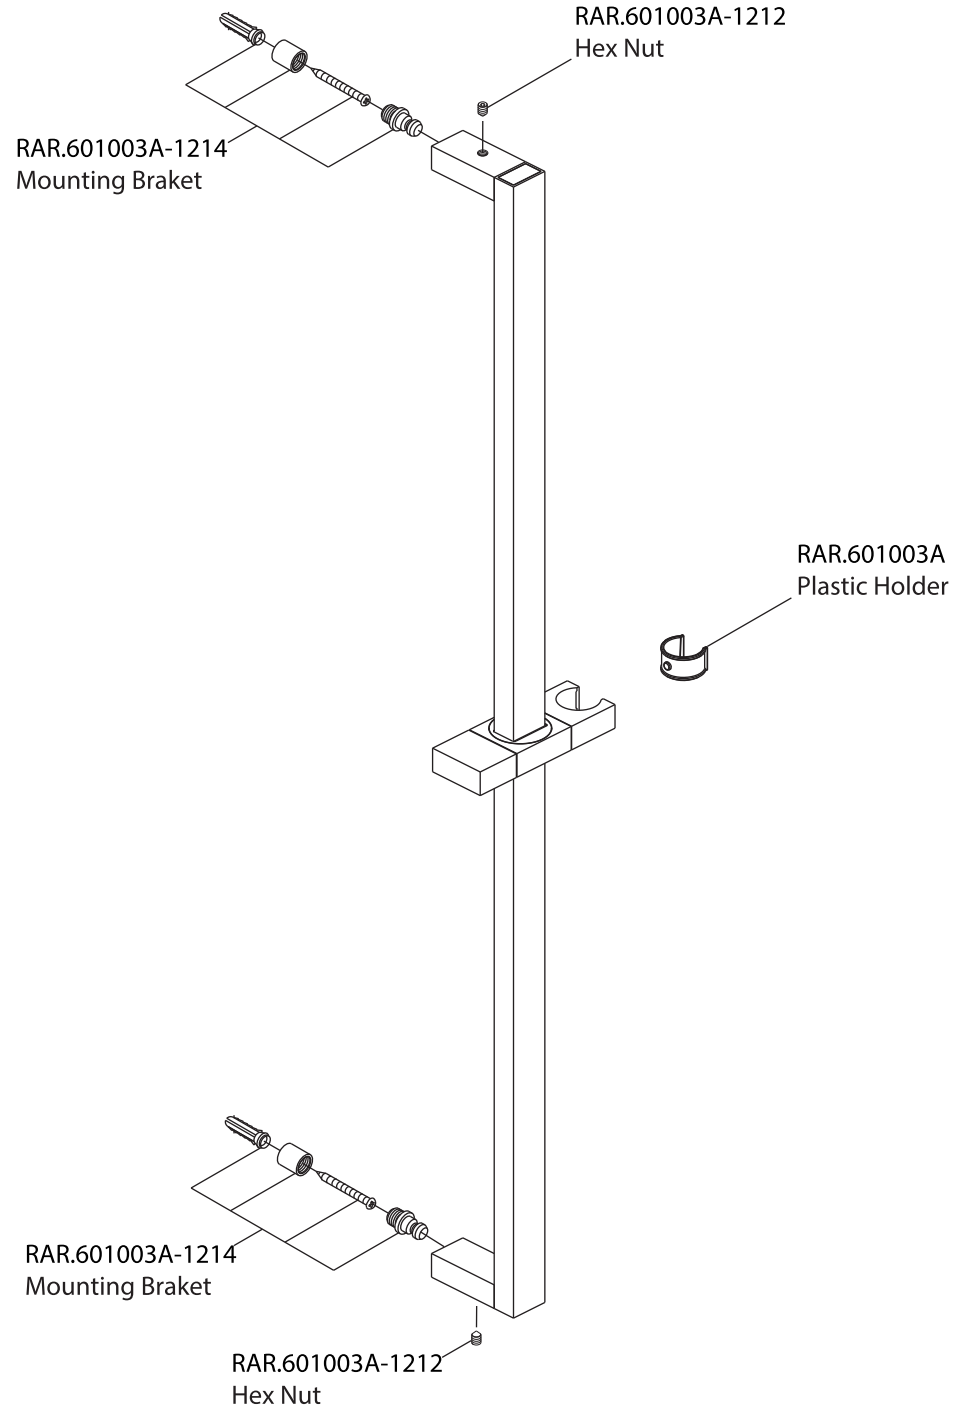

JVH.0678
Threaded Rod

 **FLUSSO**
LUXURY PLUMBING FIXTURES

JVH.4420F

Product Parts Breakdown

▲ Specify Finish

 **FLUSSO**
LUXURY PLUMBING FIXTURES

HH1006H

Ver 2.55

Product Parts Breakdown

RAR.601003A

Product Parts Breakdown

FEM.5505
1/2" female connector
with install adjustment
and o-rings

MEM.2300-O
O-rings (Set Of 2)

HEX.101
Pointed Hex
Screw

 **FLUSSO**
LUXURY PLUMBING FIXTURES