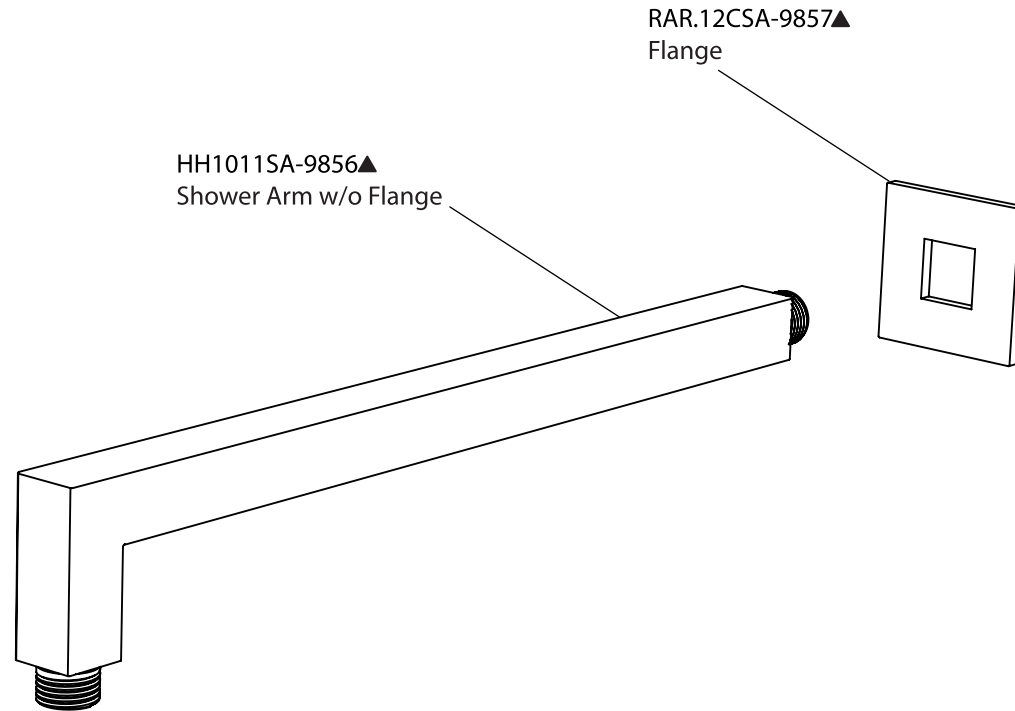

Product Parts Breakdown

 **FLUSSO**
LUXURY PLUMBING FIXTURES

RAR.7100

Product Parts Breakdown

▲ Specify Finish

 **FLUSSO**
LUXURY PLUMBING FIXTURES

HH1011SA

Ver 2.53

Product Parts Breakdown

▲ Specify Finish

 **FLUSSO**
LUXURY PLUMBING FIXTURES

HH1001A

Ver 2.53

Product Parts Breakdown

RAR.4000T

Product Parts Breakdown

Product Parts Breakdown

RAR.601003A

Product Parts Breakdown

FEM.5505
1/2" female connector
with install adjustment
and o-rings

MEM.2300-O
O-rings (Set Of 2)

HEX.101
Pointed Hex
Screw

 **FLUSSO**
LUXURY PLUMBING FIXTURES