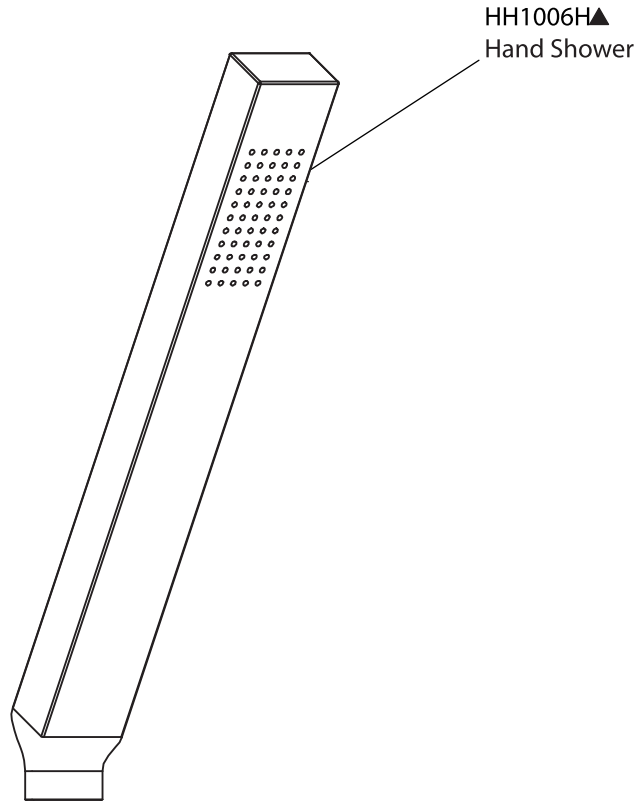

Product Parts Breakdown

▲ Specify Finish

 **FLUSSO**
LUXURY PLUMBING FIXTURES

HH1001A

Ver 2.53

Product Parts Breakdown

RAR.4000T

Product Parts Breakdown

JVH.4201-1987
Supply Stop

15109
Diverter Cartridge - 2 Output - Non-Shared

15103
Diverter Cartridge - 2 Output - Shared

JVH.5030
Diverter Flange

JVH.4201-9853
Thermostatic
Cartridge w/
Stop Ring

JVH.5007
Anti Scald
Stop Ring

JVH.0678
Threaded Rod

 **FLUSSO**
LUXURY PLUMBING FIXTURES

JVH.4420F

Product Parts Breakdown

▲ Specify Finish

 **FLUSSO**
LUXURY PLUMBING FIXTURES

HH1006H

Ver 2.55

Product Parts Breakdown

RAR.601003A

Product Parts Breakdown

FEM.5505
1/2" female connector
with install adjustment
and o-rings

MEM.2300-O
O-rings (Set Of 2)

HEX.101
Pointed Hex
Screw

 **FLUSSO**
LUXURY PLUMBING FIXTURES