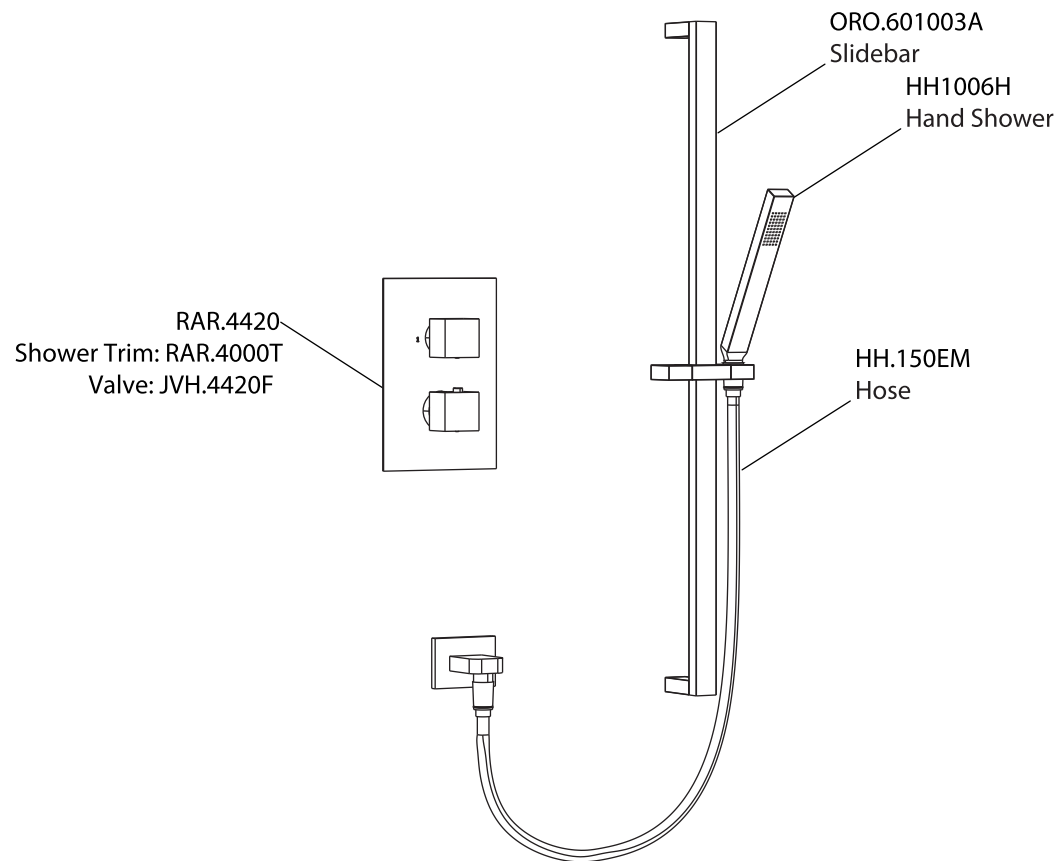

Product Parts Breakdown

 **FLUSSO**
LUXURY PLUMBING FIXTURES

RAR.7100

Product Parts Breakdown

▲ Specify Finish

 **FLUSSO**
LUXURY PLUMBING FIXTURES

HH1011SA

Ver 2.53

Product Parts Breakdown

▲ Specify Finish

 **FLUSSO**
LUXURY PLUMBING FIXTURES

HH1001A

Ver 2.53

Product Parts Breakdown

RAR.4000T

Product Parts Breakdown

Product Parts Breakdown

RAR.601003A

Product Parts Breakdown

FEM.5505
1/2" female connector
with install adjustment
and o-rings

MEM.2300-O
O-rings (Set Of 2)

HEX.101
Pointed Hex
Screw

 **FLUSSO**
LUXURY PLUMBING FIXTURES