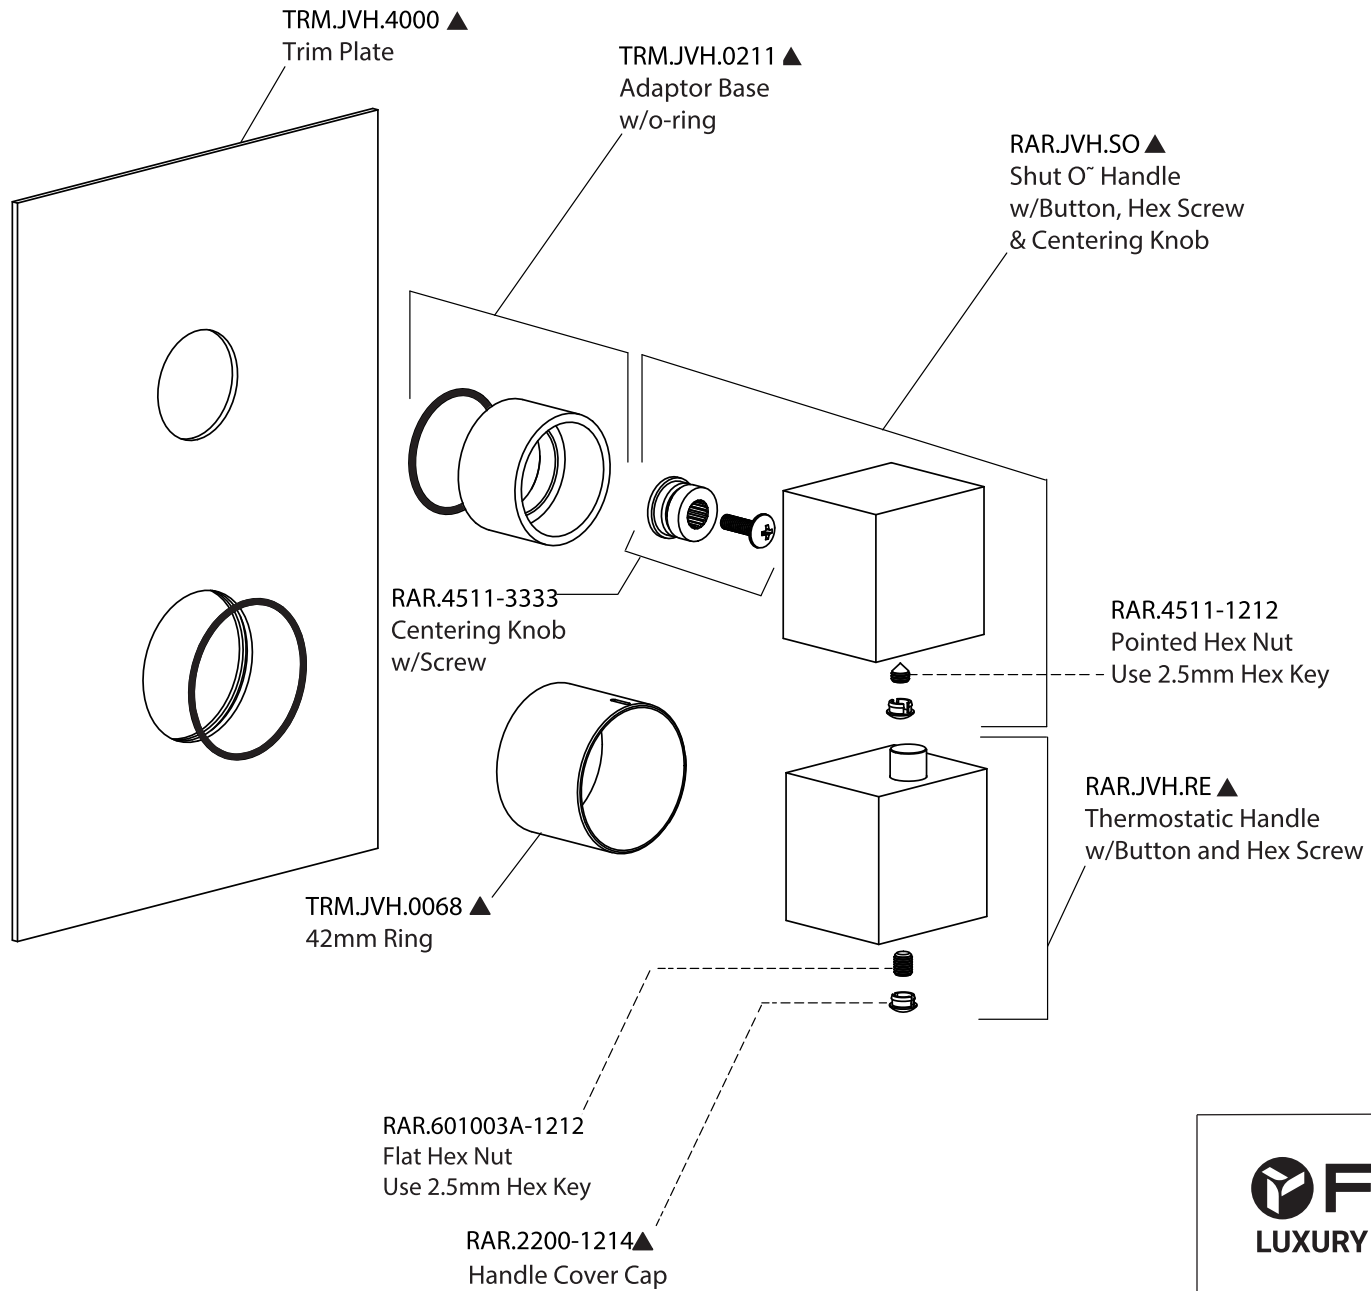

Product Parts Breakdown

▲ Specify Finish

 **FLUSSO**
LUXURY PLUMBING FIXTURES

HH1001A

Ver 2.53

Product Parts Breakdown

RAR.4000T

Product Parts Breakdown

JVH.4201-1987
Supply Stop

15109
Diverter Cartridge - 2 Output - Non-Shared

15103
Diverter Cartridge - 2 Output - Shared

JVH.5030
Diverter Flange

JVH.4201-9853
Thermostatic
Cartridge w/
Stop Ring

JVH.5007
Anti Scald
Stop Ring

JVH.0678
Threaded Rod

 **FLUSSO**
LUXURY PLUMBING FIXTURES

JVH.4420F

Product Parts Breakdown

▲ Specify Finish

 **FLUSSO**
LUXURY PLUMBING FIXTURES

HH1006H

Ver 2.55

Product Parts Breakdown

RAR.601003A

Product Parts Breakdown

FEM.5505
1/2" female connector
with install adjustment
and o-rings

MEM.2300-O
O-rings (Set Of 2)

HEX.101
Pointed Hex
Screw

 **FLUSSO**
LUXURY PLUMBING FIXTURES