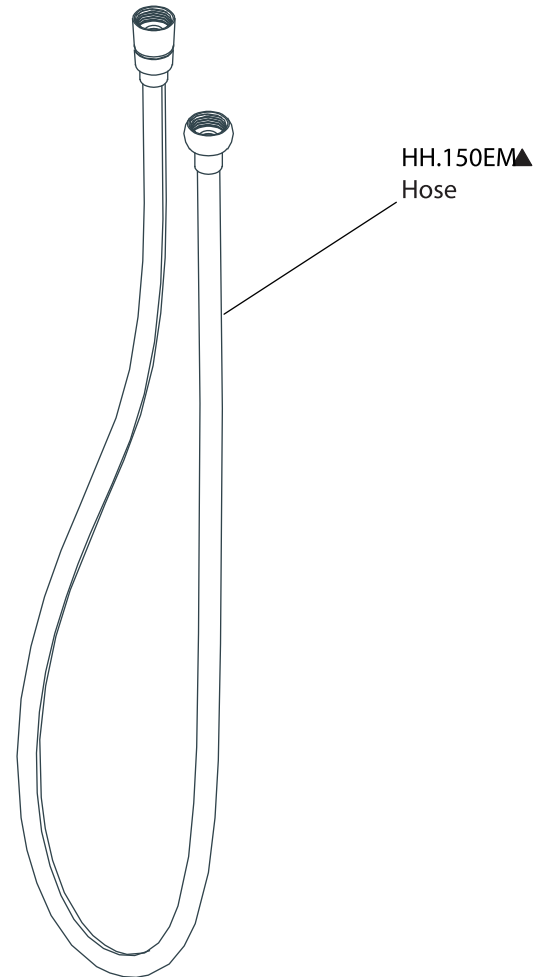

JVH.4201-1987
Supply Stop

15109
Diverter Cartridge - 2 Output - Non-Shared

15103
Diverter Cartridge - 2 Output - Shared

JVH.5030
Diverter Flange

JVH.4201-9853
Thermostatic
Cartridge w/
Stop Ring

JVH.5007
Anti Scald
Stop Ring

JVH.0678
Threaded Rod

 **FLUSSO**
LUXURY PLUMBING FIXTURES

JVH.4420F

Product Parts Breakdown

▲ Specify Finish

 **FLUSSO**
LUXURY PLUMBING FIXTURES

HH1006H

Ver 2.55

Product Parts Breakdown

RAR.601003A

Product Parts Breakdown

FEM.5505
1/2" female connector
with install adjustment
and o-rings

MEM.2300-O
O-rings (Set Of 2)

HEX.101
Pointed Hex
Screw

 **FLUSSO**
LUXURY PLUMBING FIXTURES

RAR.5505

Ver 2.53

Product Parts Breakdown

▲ Specify Finish

 **FLUSSO**
LUXURY PLUMBING FIXTURES

HH.150EM

Ver 2.55