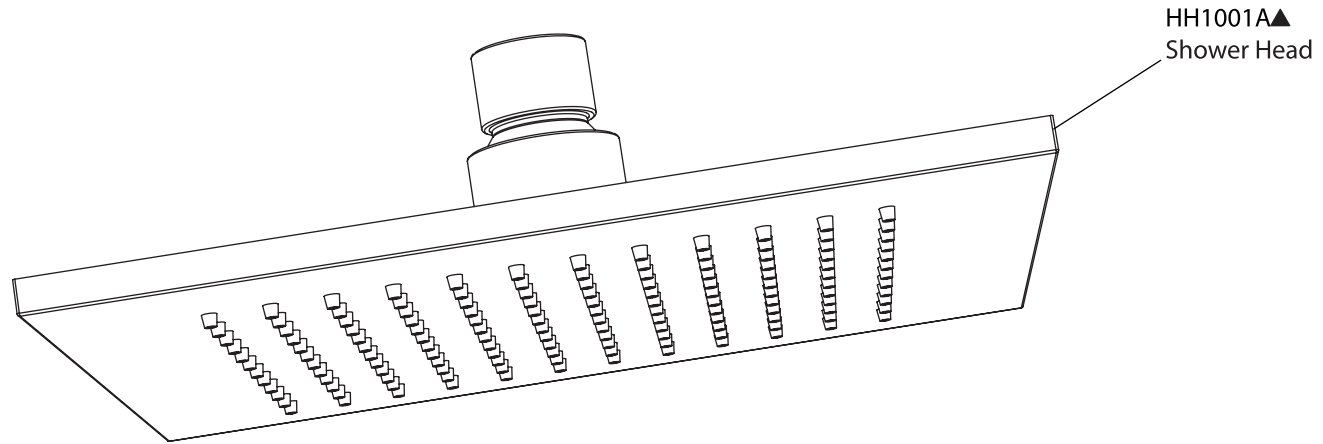

Product Parts Breakdown

 **FLUSSO**
LUXURY PLUMBING FIXTURES

RAR.7100

Product Parts Breakdown

▲ Specify Finish

 **FLUSSO**
LUXURY PLUMBING FIXTURES

HH1011SA

Ver 2.53

Product Parts Breakdown

▲ Specify Finish

 **FLUSSO**
LUXURY PLUMBING FIXTURES

HH1001A

Ver 2.53

Product Parts Breakdown

RAR.4000T

Product Parts Breakdown