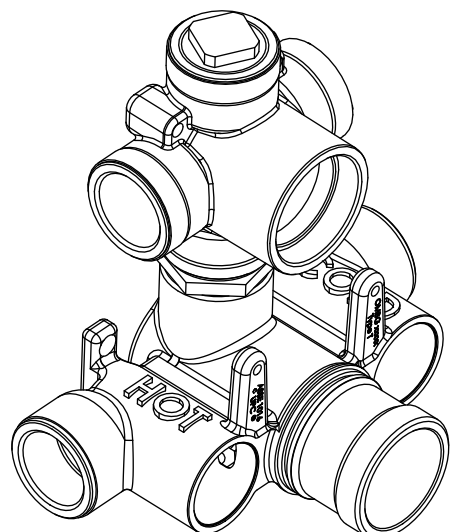

Product Parts Breakdown

▲ Specify Finish

 **FLUSSO**
LUXURY PLUMBING FIXTURES

HH1001A

Ver 2.53

Product Parts Breakdown

RAR.4000T

Product Parts Breakdown

Product Parts Breakdown

RAR.601003A

Product Parts Breakdown

FEM.5505
1/2" female connector
with install adjustment
and o-rings

MEM.2300-O
O-rings (Set Of 2)

HEX.101
Pointed Hex
Screw

 **FLUSSO**
LUXURY PLUMBING FIXTURES