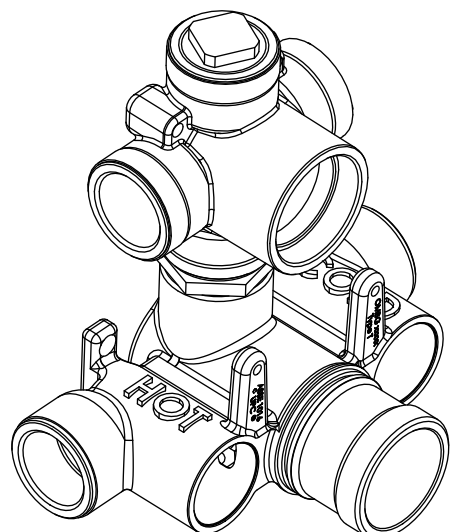

# Product Parts Breakdown

▲ Specify Finish

 **FLUSSO**  
LUXURY PLUMBING FIXTURES

HH1001A

Ver 2.53

# Product Parts Breakdown

RAR.4000T

# Product Parts Breakdown

JVH.4201-1987  
Supply Stop

15109  
Diverter Cartridge - 2 Output - Non-Shared  
15103  
Diverter Cartridge - 2 Output - Shared

JVH.5030  
Diverter Flange

JVH.0678  
Threaded Rod