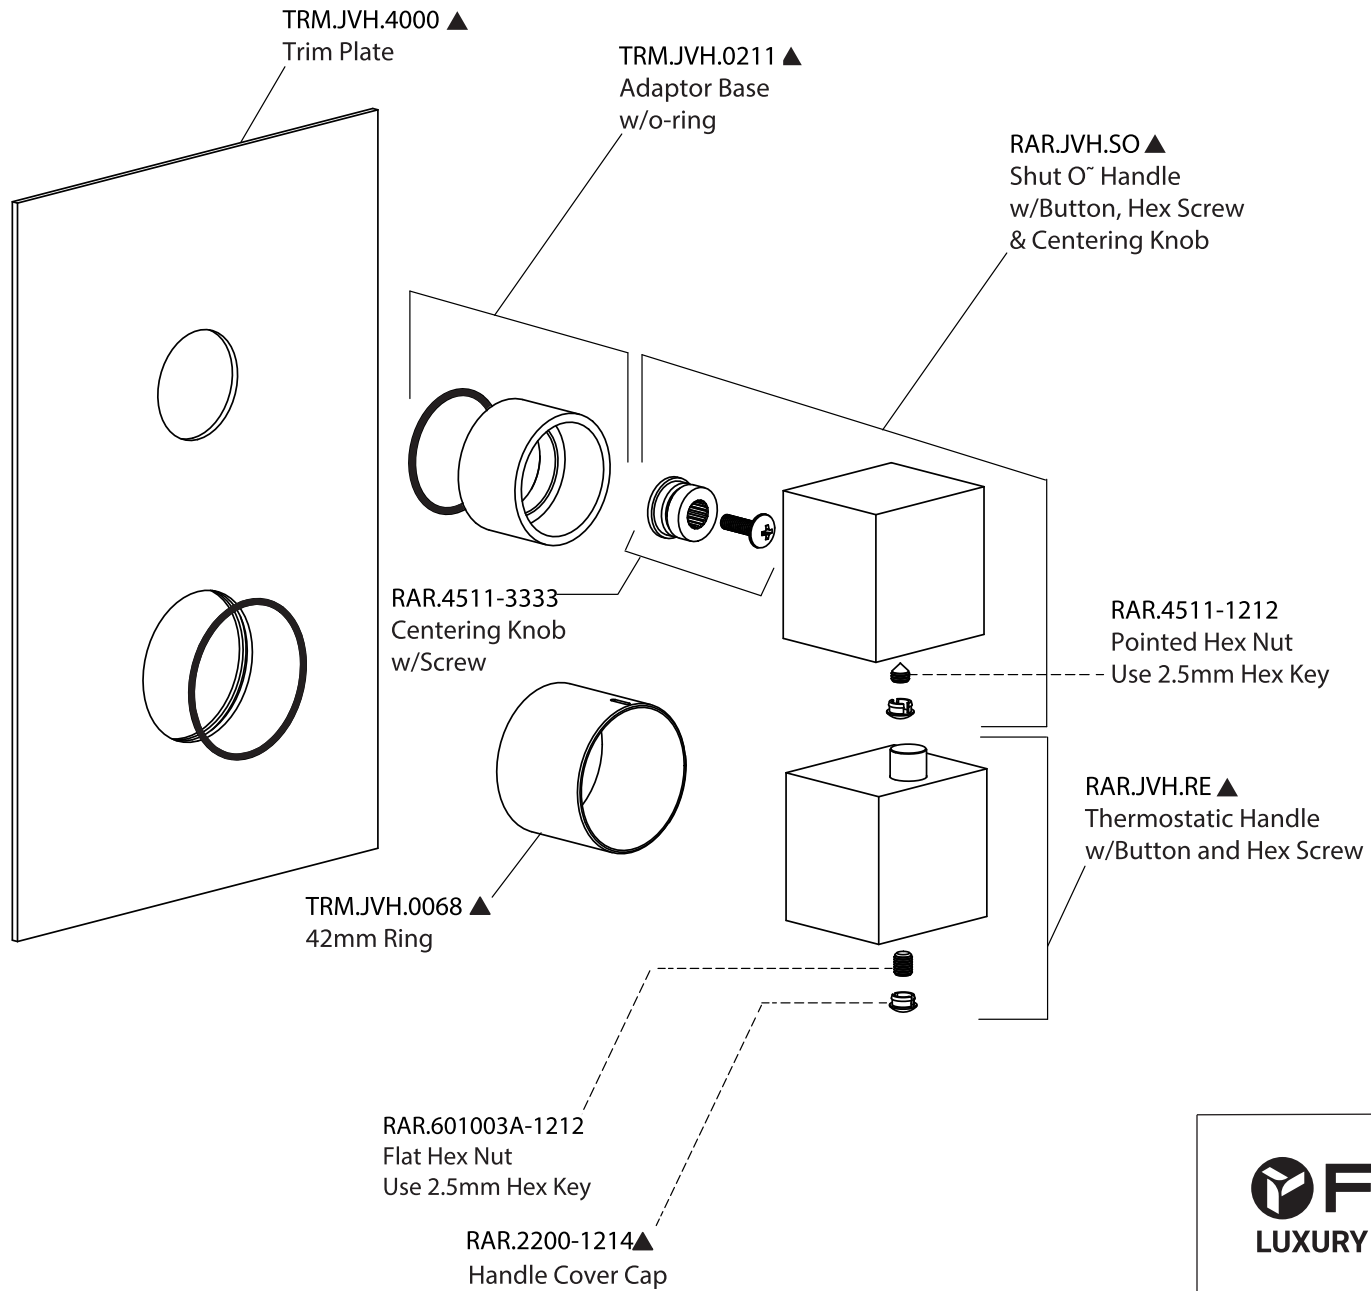

# Product Parts Breakdown

▲ Specify Finish

**FLUSSO**  
LUXURY PLUMBING FIXTURES

HH1011SA

Ver 2.53

# Product Parts Breakdown

▲ Specify Finish

 **FLUSSO**  
LUXURY PLUMBING FIXTURES

HH1001A

Ver 2.53

# Product Parts Breakdown

RAR.4000T

# Product Parts Breakdown

JVH.4201-1987  
Supply Stop

15109  
Diverter Cartridge - 2 Output - Non-Shared  
15103  
Diverter Cartridge - 2 Output - Shared

JVH.5030  
Diverter Flange

JVH.0678  
Threaded Rod