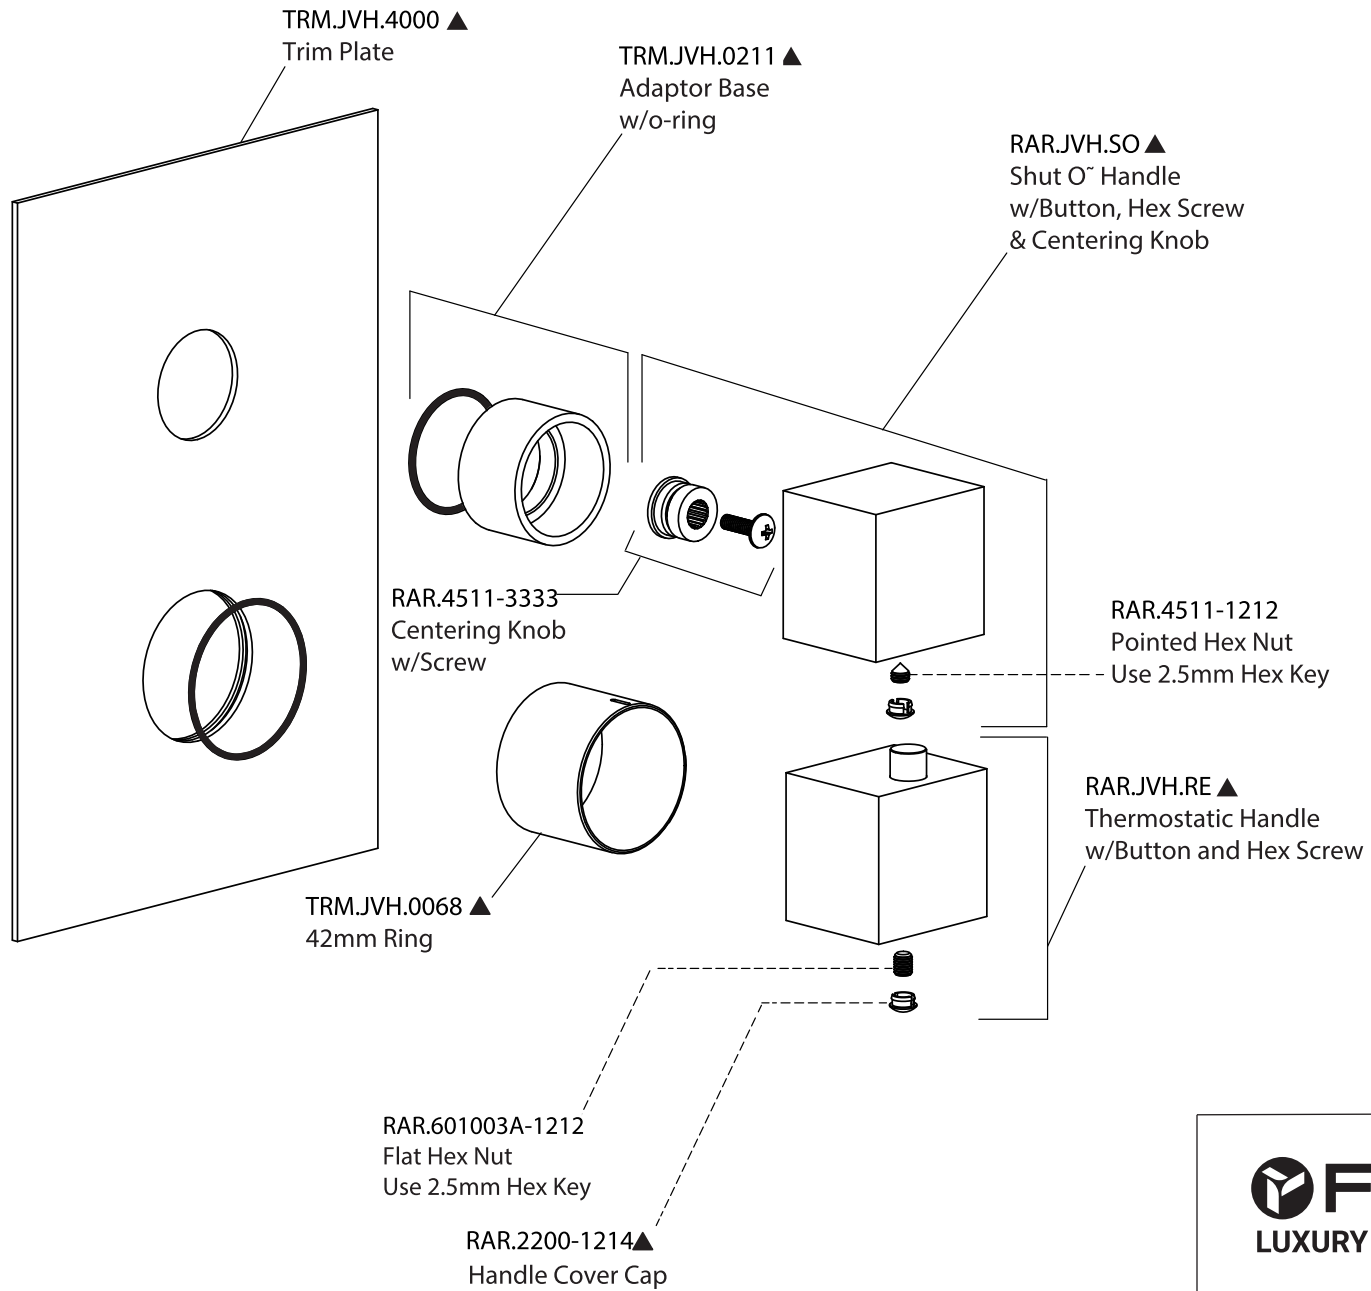

Product Parts Breakdown

▲ Specify Finish

 **FLUSSO**
LUXURY PLUMBING FIXTURES

RAR.7000

Product Parts Breakdown

▲ Specify Finish

 **FLUSSO**
LUXURY PLUMBING FIXTURES

HH1011SA

Ver 2.53

Product Parts Breakdown

▲ Specify Finish

 **FLUSSO**
LUXURY PLUMBING FIXTURES

HH1001A

Ver 2.53

Product Parts Breakdown

RAR.4000T

Product Parts Breakdown

 **FLUSSO**
LUXURY PLUMBING FIXTURES

JVH.4101

Ver 2.53