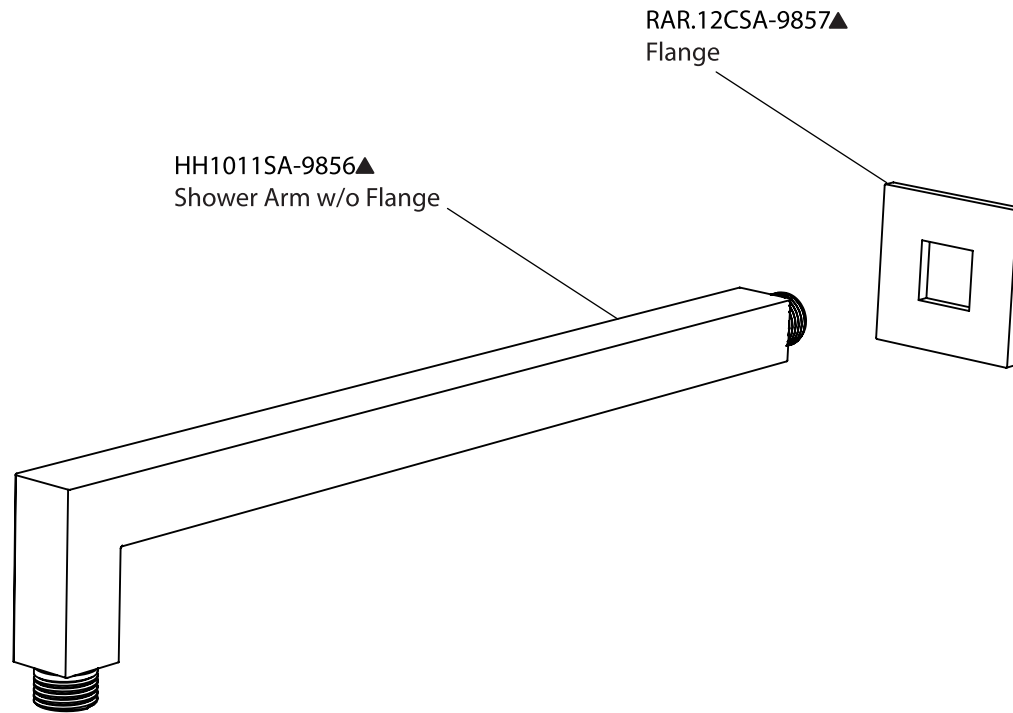

Product Parts Breakdown

▲ Specify Finish

 **FLUSSO**
LUXURY PLUMBING FIXTURES

RAR.7000

Product Parts Breakdown

▲ Specify Finish

 **FLUSSO**
LUXURY PLUMBING FIXTURES

HH1011SA

Ver 2.53

Product Parts Breakdown

▲ Specify Finish

 **FLUSSO**
LUXURY PLUMBING FIXTURES

HH1001A

Ver 2.53

Product Parts Breakdown

RAR.4000T

Product Parts Breakdown

 **FLUSSO**
LUXURY PLUMBING FIXTURES

JVH.4101

Ver 2.53