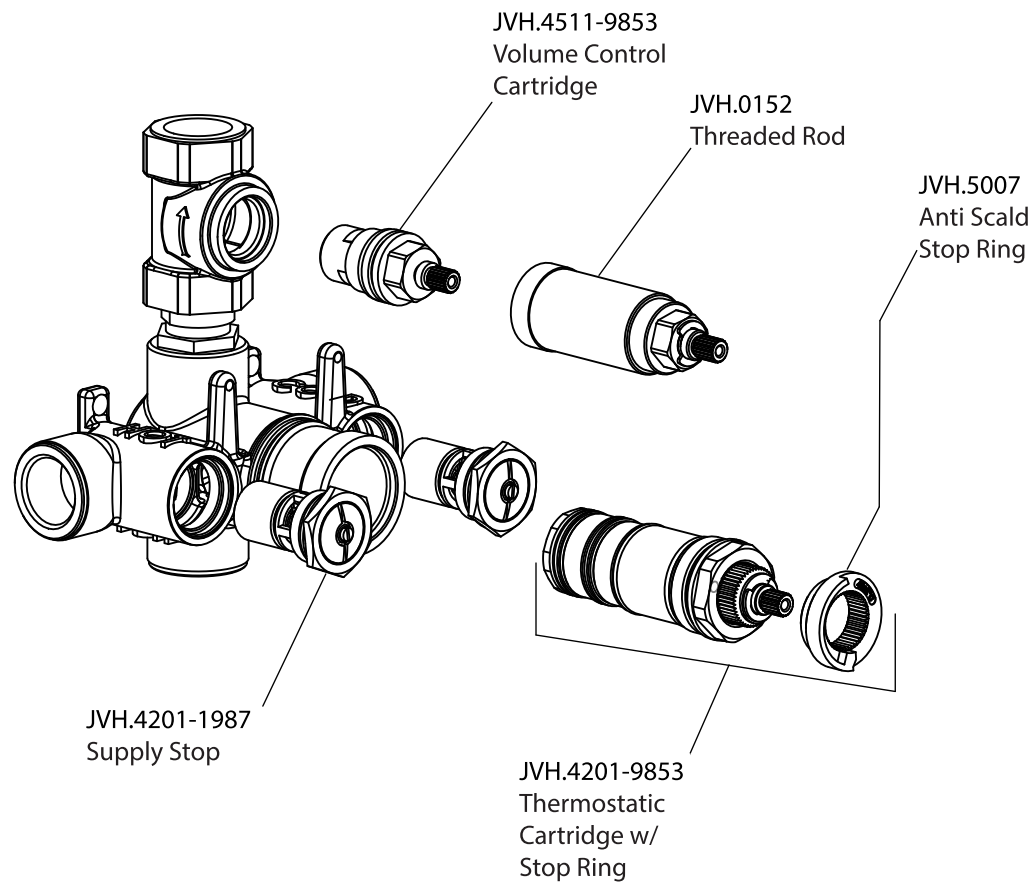

Product Parts Breakdown

▲ Specify Finish

 **FLUSSO**
LUXURY PLUMBING FIXTURES

RAR.7000

Product Parts Breakdown

▲ Specify Finish

 **FLUSSO**
LUXURY PLUMBING FIXTURES

HH1011SA

Ver 2.53

Product Parts Breakdown

▲ Specify Finish

 **FLUSSO**
LUXURY PLUMBING FIXTURES

HH1001A

Ver 2.53

Product Parts Breakdown

RAR.4000T

Product Parts Breakdown

 **FLUSSO**
LUXURY PLUMBING FIXTURES

JVH.4101

Ver 2.53