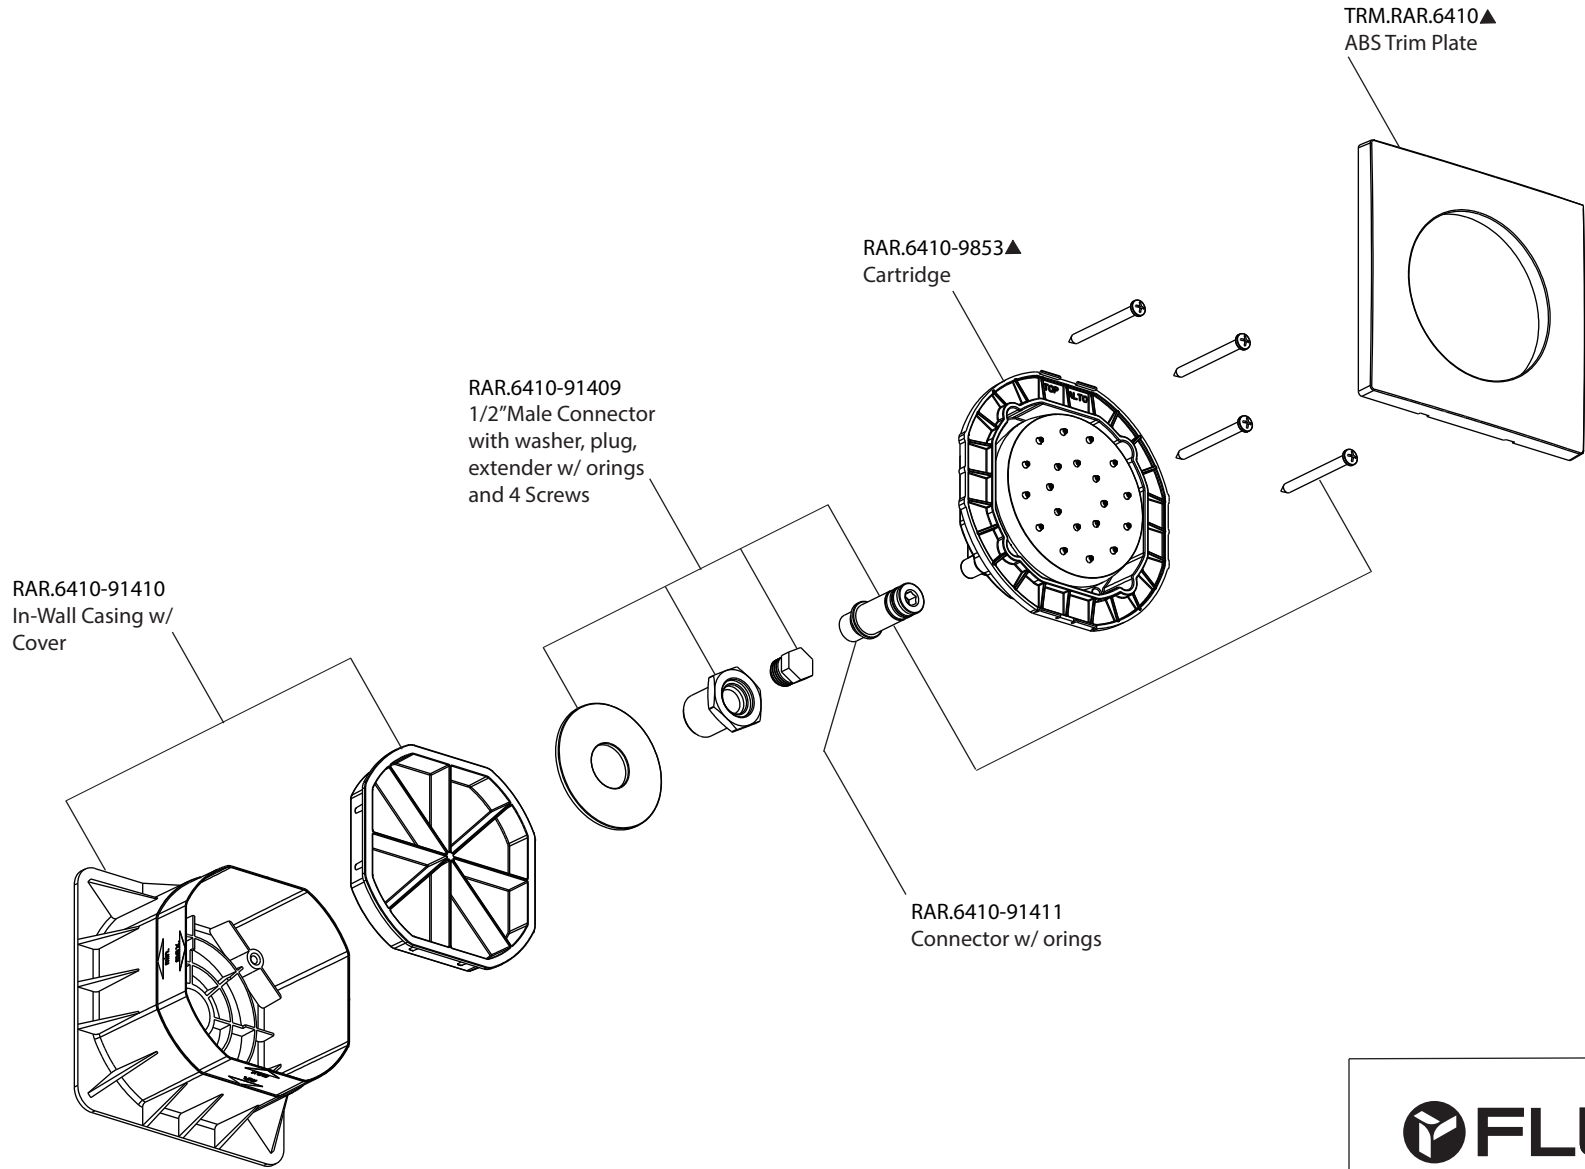

# Product Parts Breakdown

**FLUSSO**  
LUXURY PLUMBING FIXTURES

RAR.6410