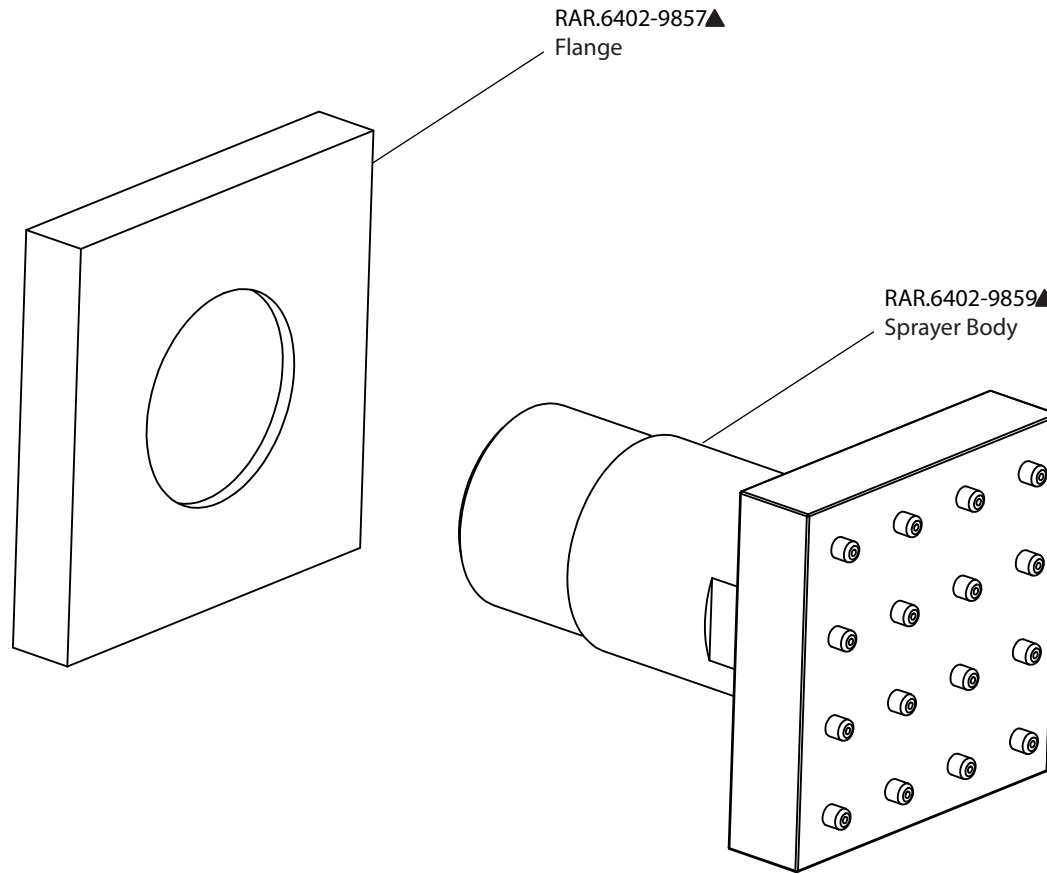

Product Parts Breakdown

 **FLUSSO**
LUXURY PLUMBING FIXTURES

RAR.6402

Ver 2.54