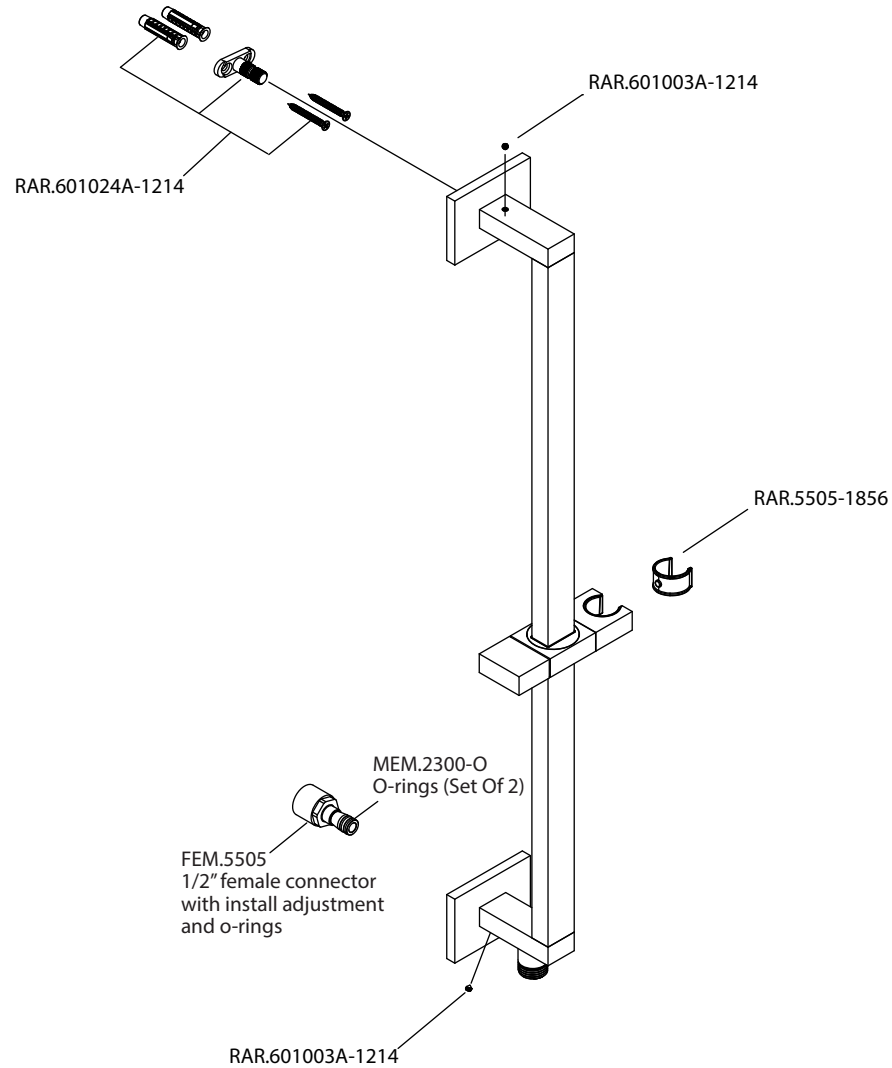

Product Parts Breakdown

FLUSSO
LUXURY PLUMBING FIXTURES

RAR.601024A