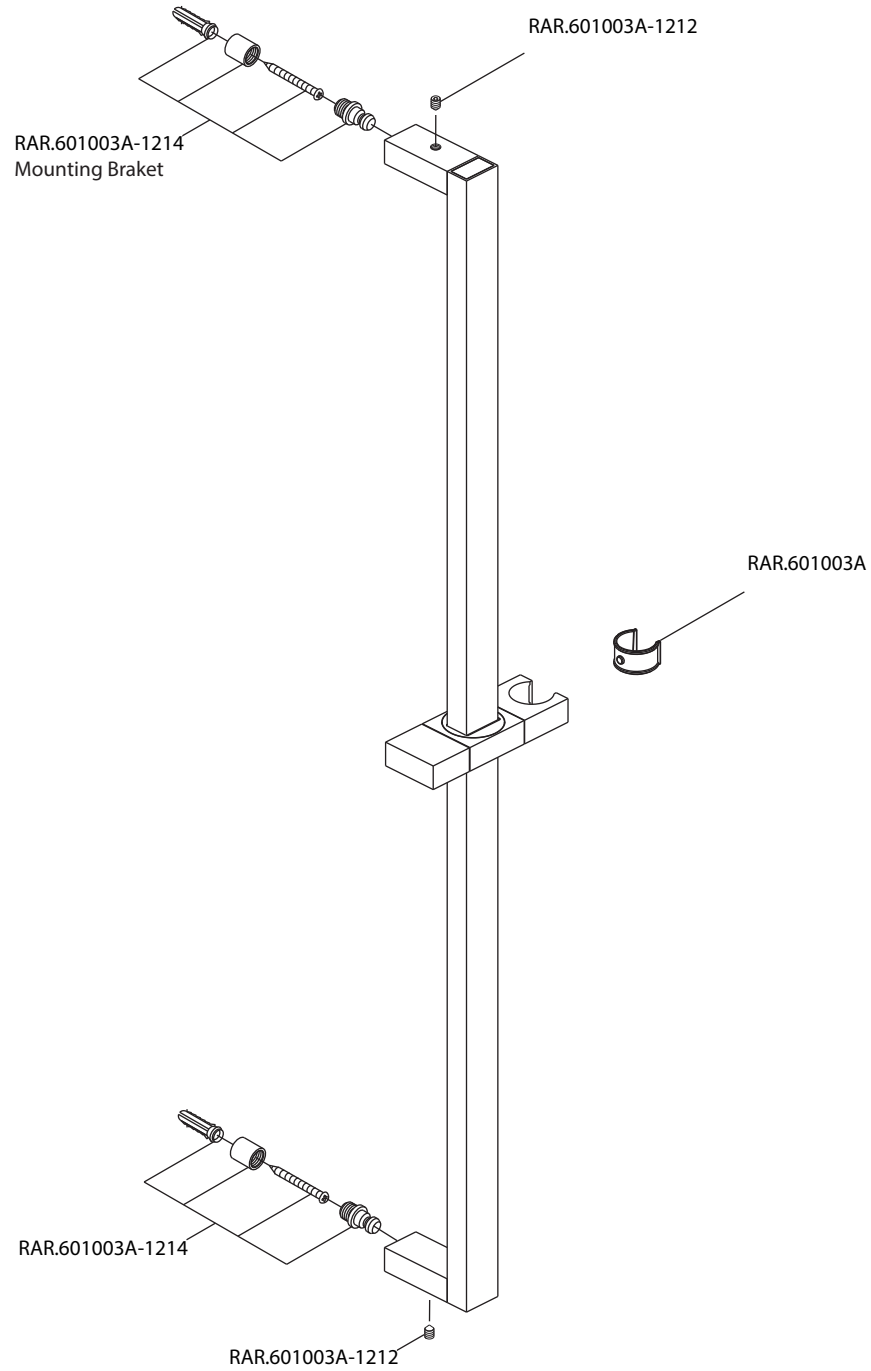

Product Parts Breakdown

FLUSSO
LUXURY PLUMBING FIXTURES

RAR.601003A