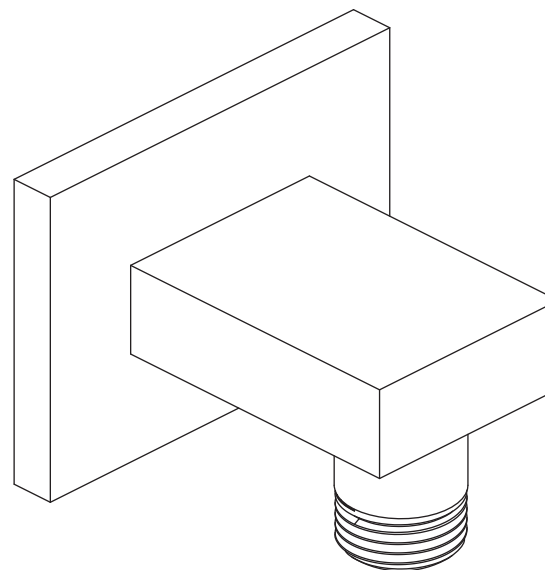

Product Parts Breakdown

FEM.5505
1/2" female connector
with install adjustment
and o-rings

MEM.2300-O
O-rings (Set Of 2)

HEX.101
Pointed Hex
Screw

 **FLUSSO**
LUXURY PLUMBING FIXTURES

RAR.5505

Ver 2.53