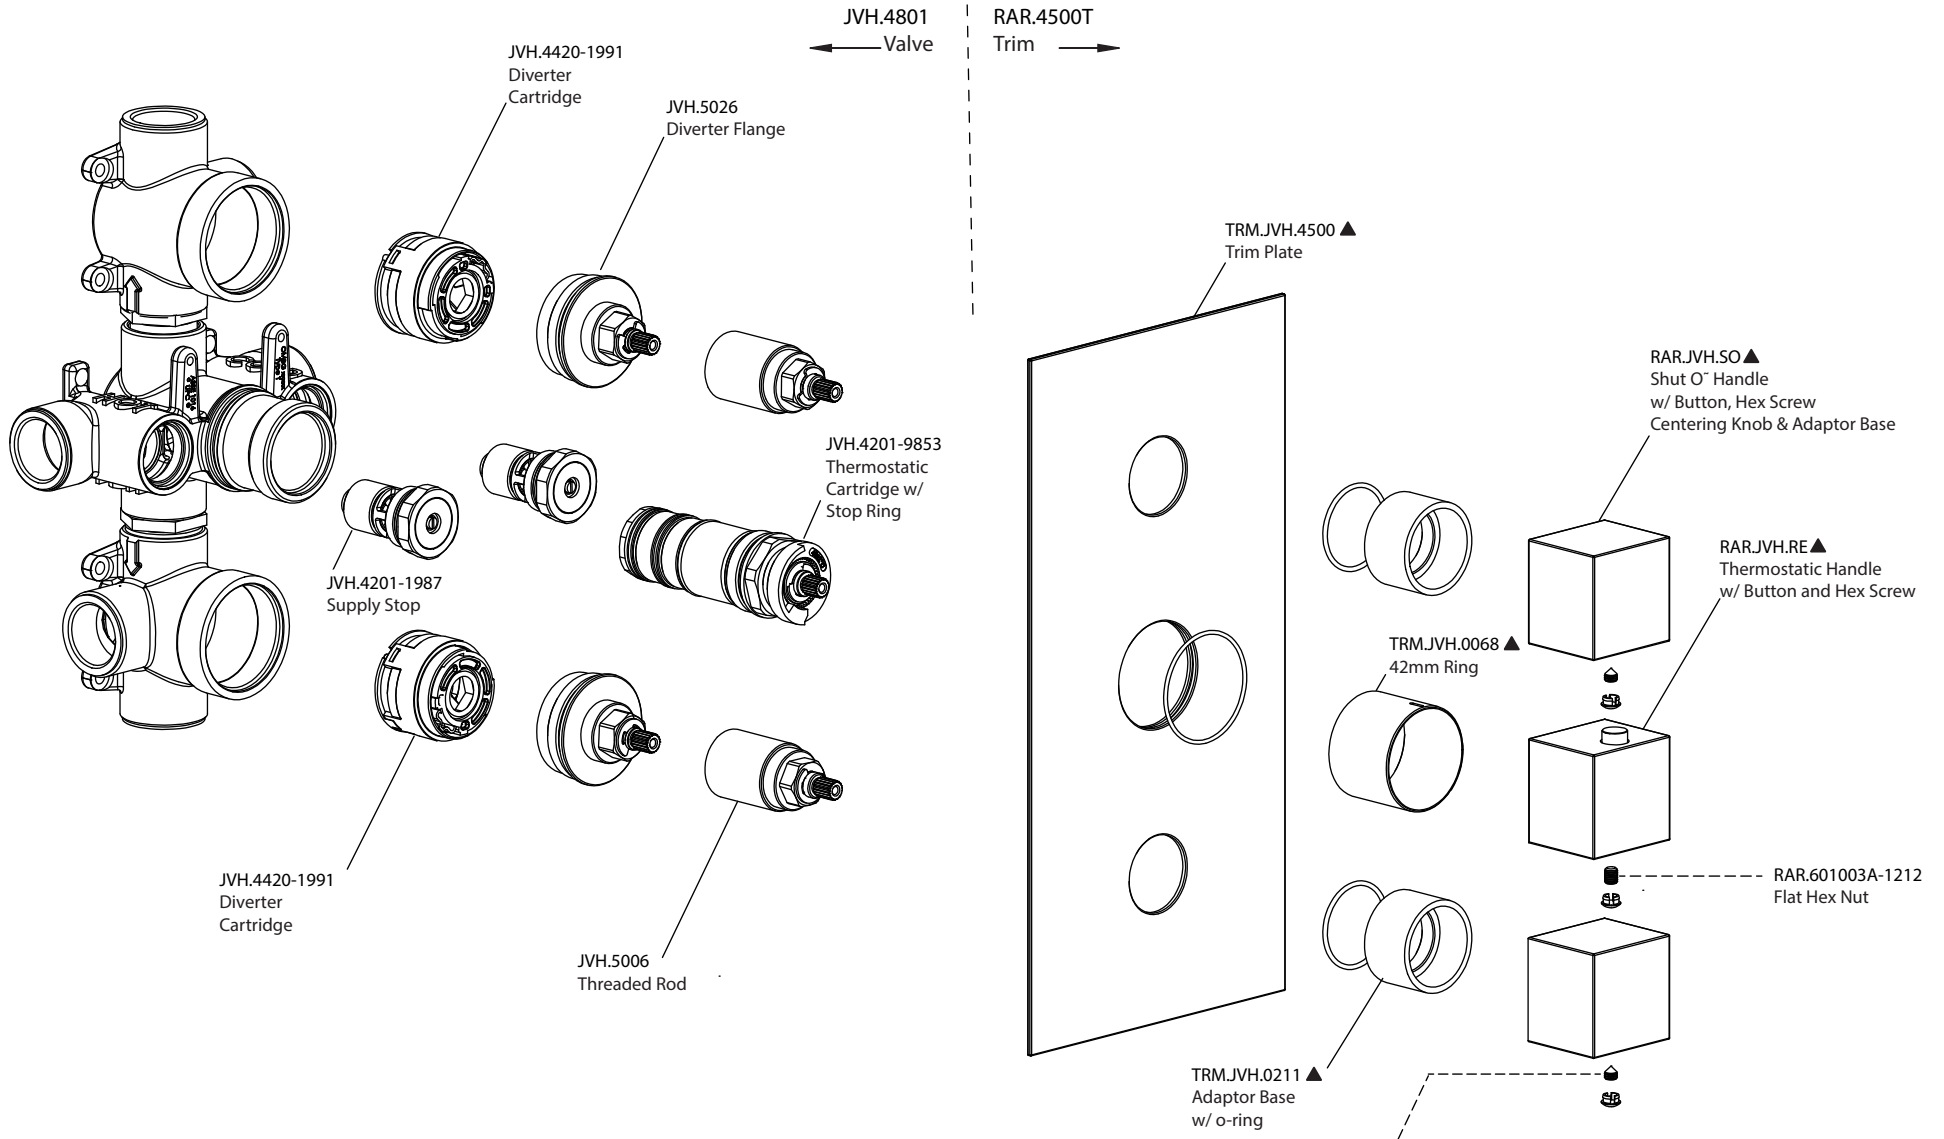

Product Parts Breakdown

FLUSSO
 LUXURY PLUMBING FIXTURES

RAR.4801

Ver 2.54