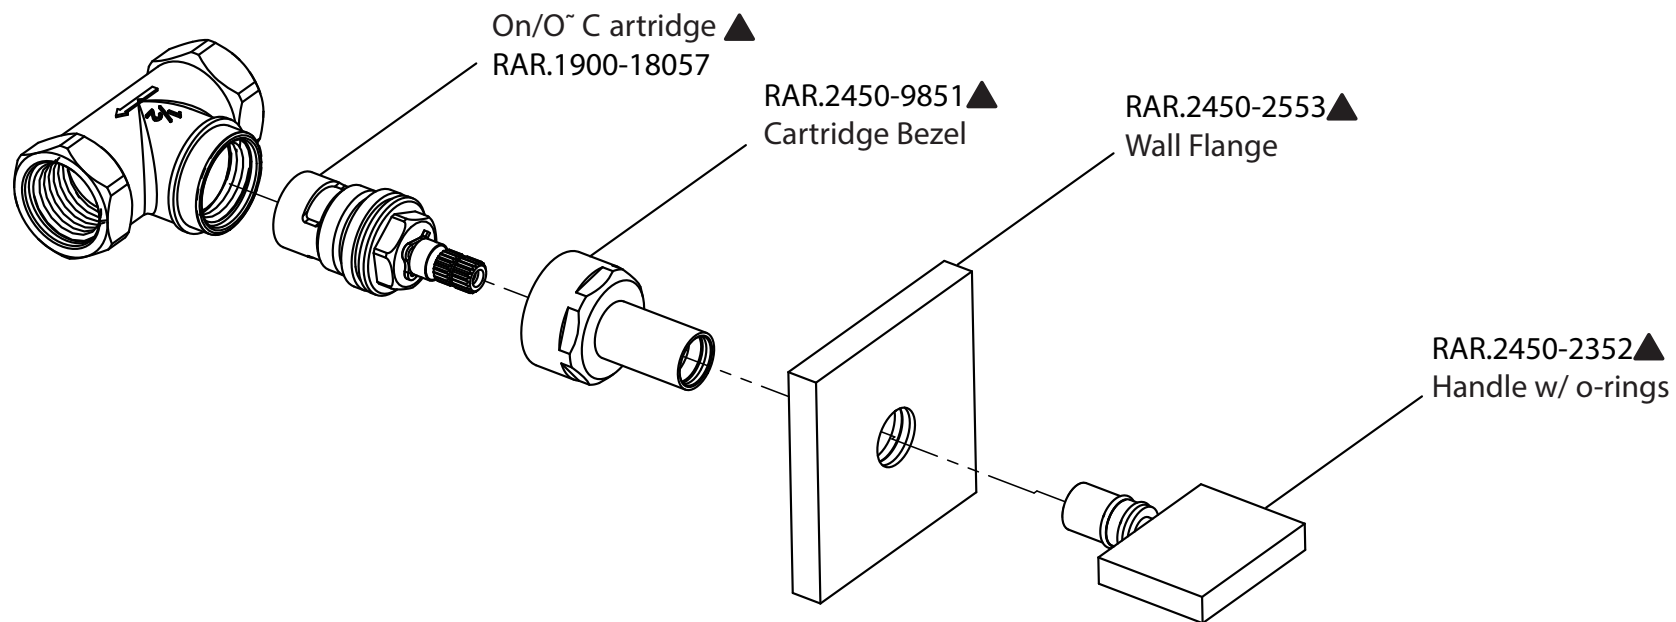

Product Parts Breakdown

 **FLUSSO**
LUXURY PLUMBING FIXTURES

RAR.4510

Ver 2.54