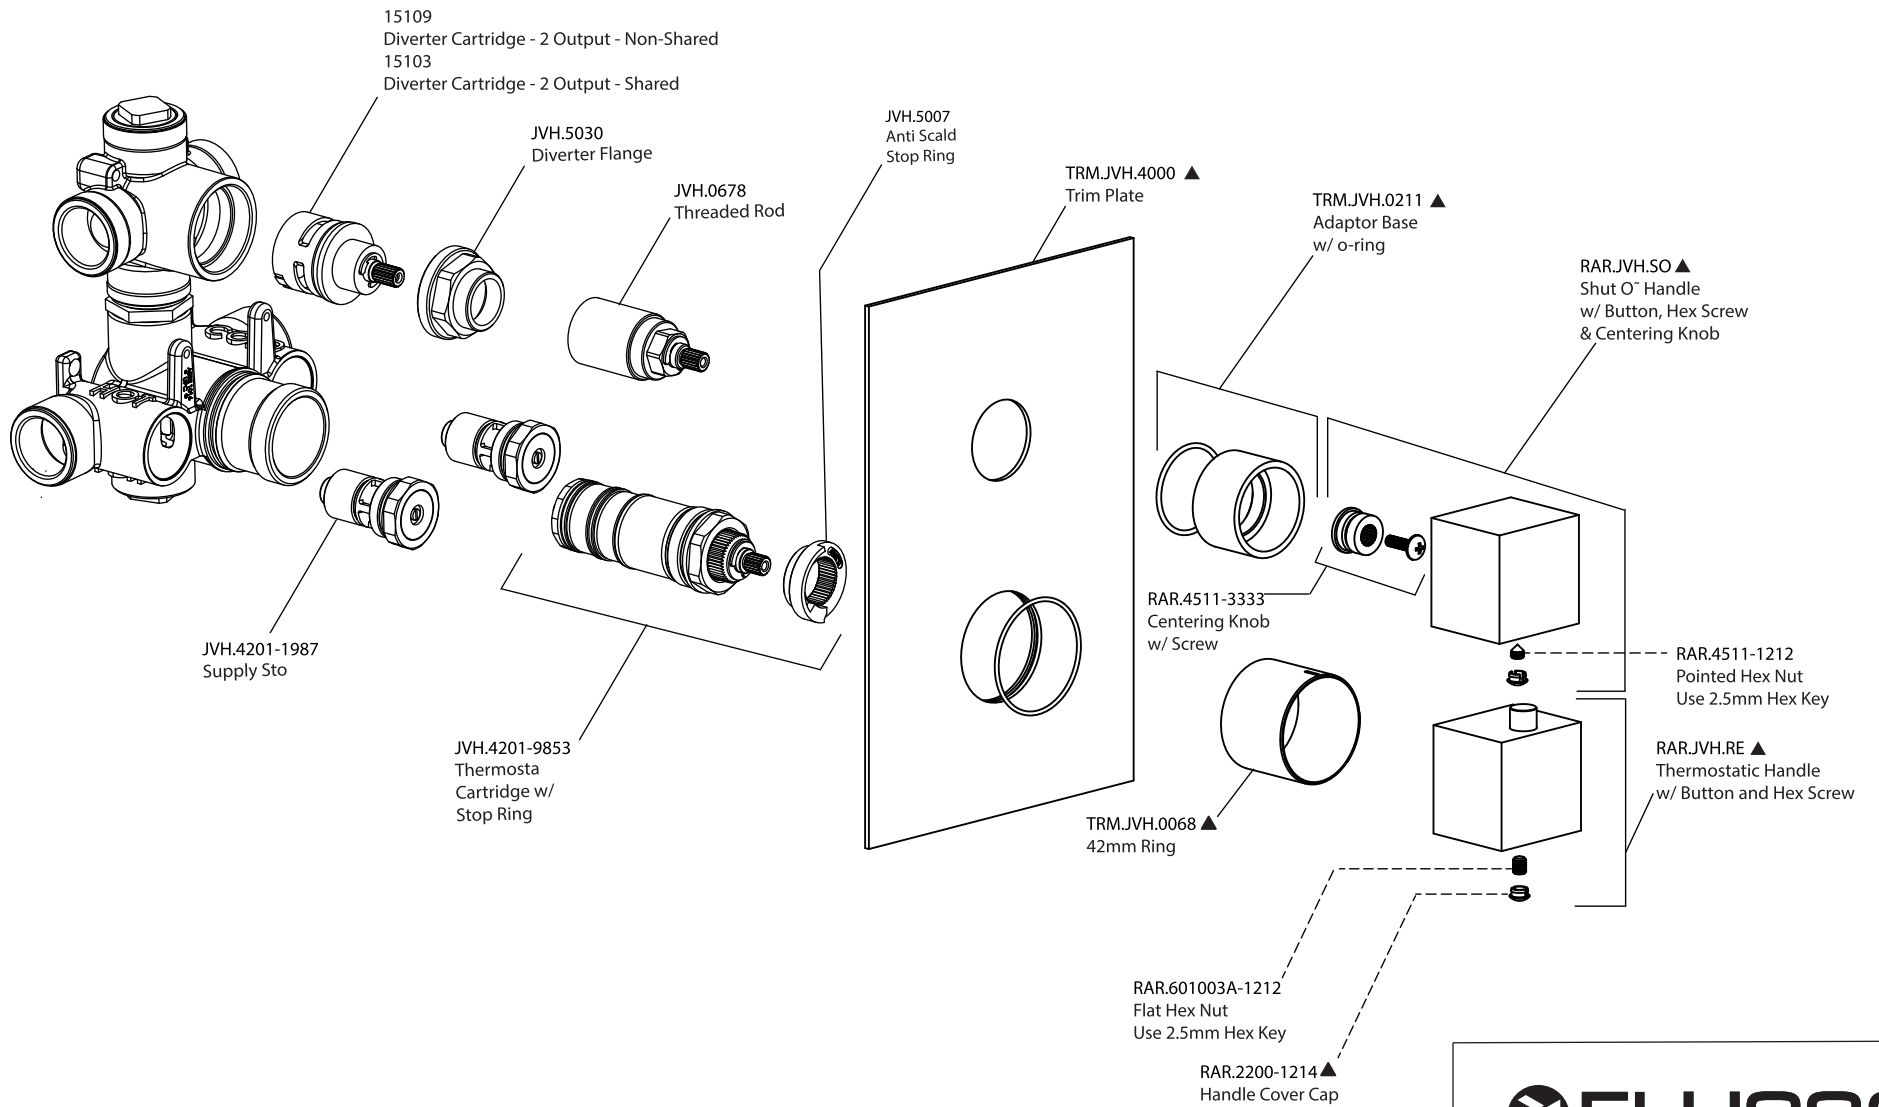

Product Parts Breakdown

Using JVH.4420F Valve

RAR.4420

Product Parts Breakdown Using JVH.4420 Valve

FLUSSO
LUXURY PLUMBING FIXTURES

RAR.4420