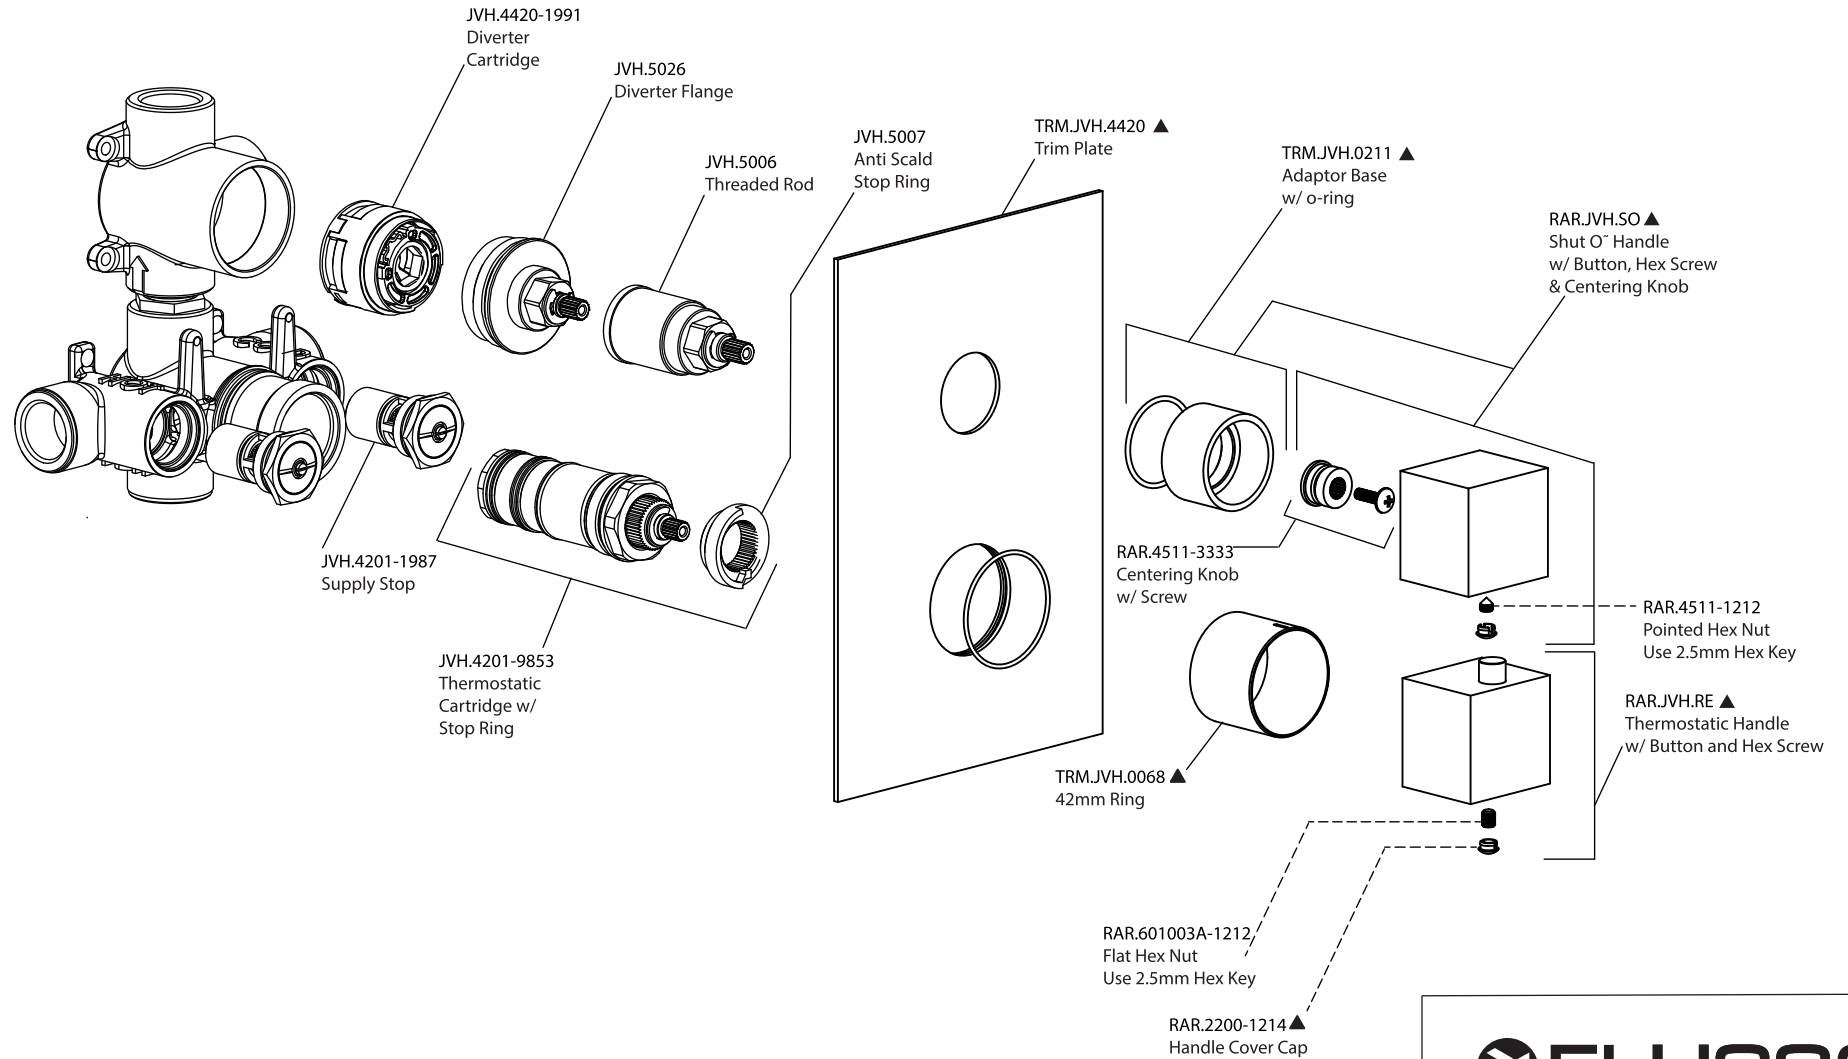

Product Parts Breakdown

Using JVH.4420F Valve

RAR.4420

Product Parts Breakdown Using JVH.4420 Valve

FLUSSO
LUXURY PLUMBING FIXTURES

RAR.4420