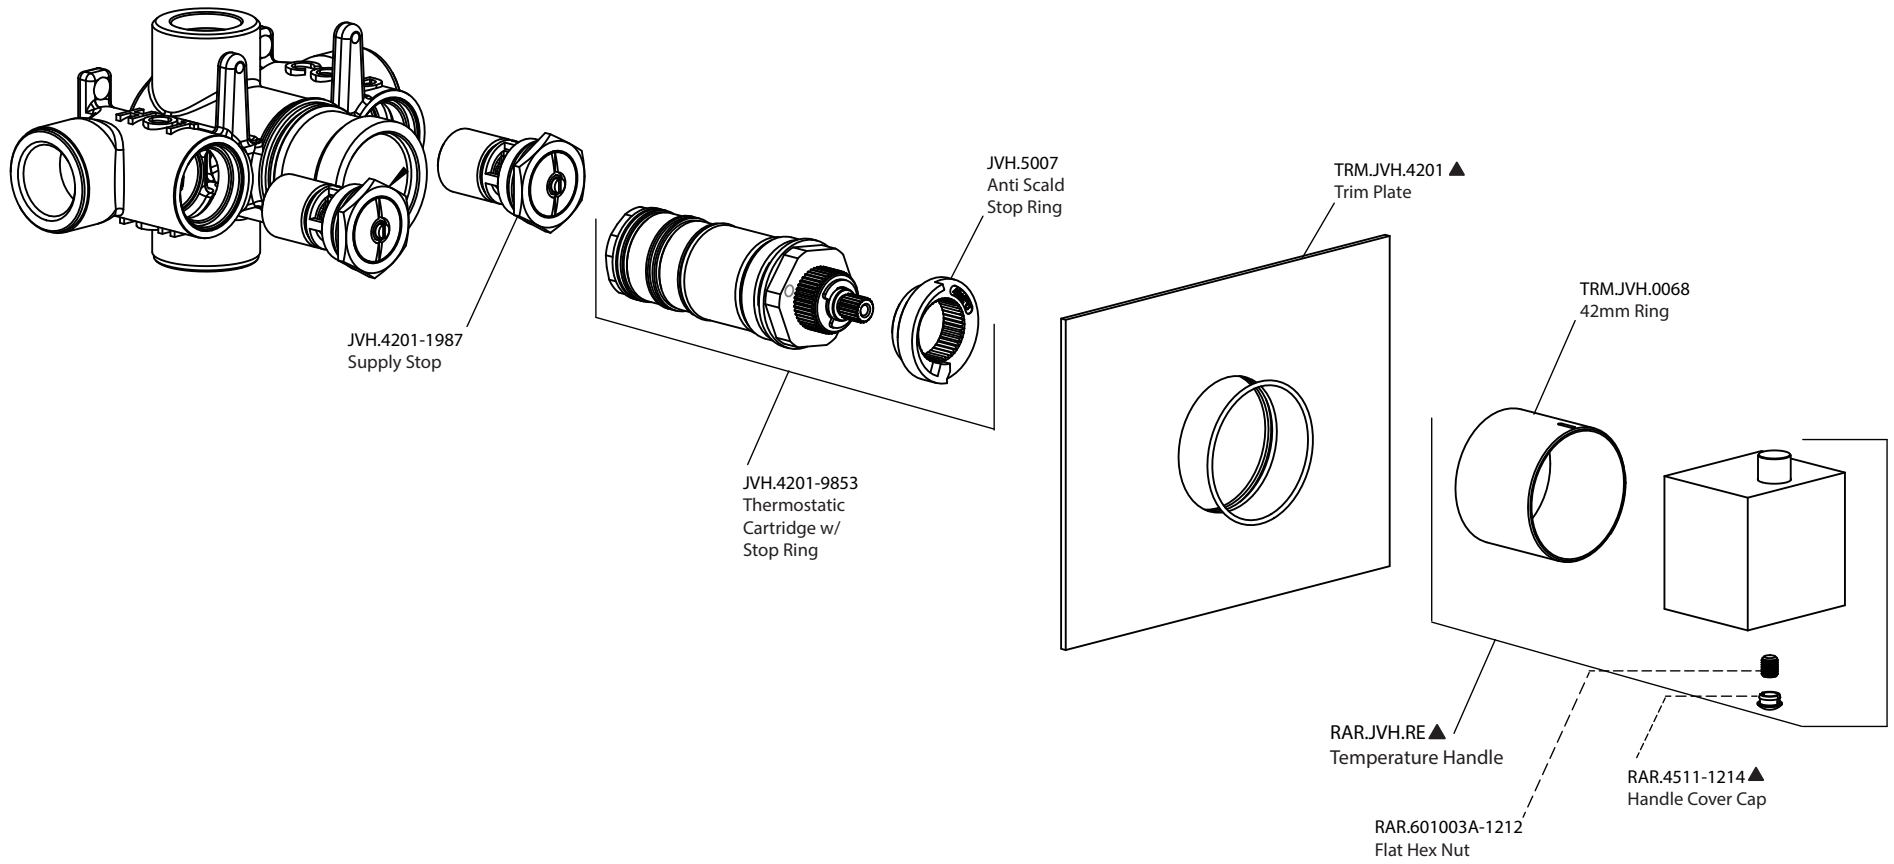

# Product Parts Breakdown

**FLUSSO**  
LUXURY PLUMBING FIXTURES

RAR.4201T