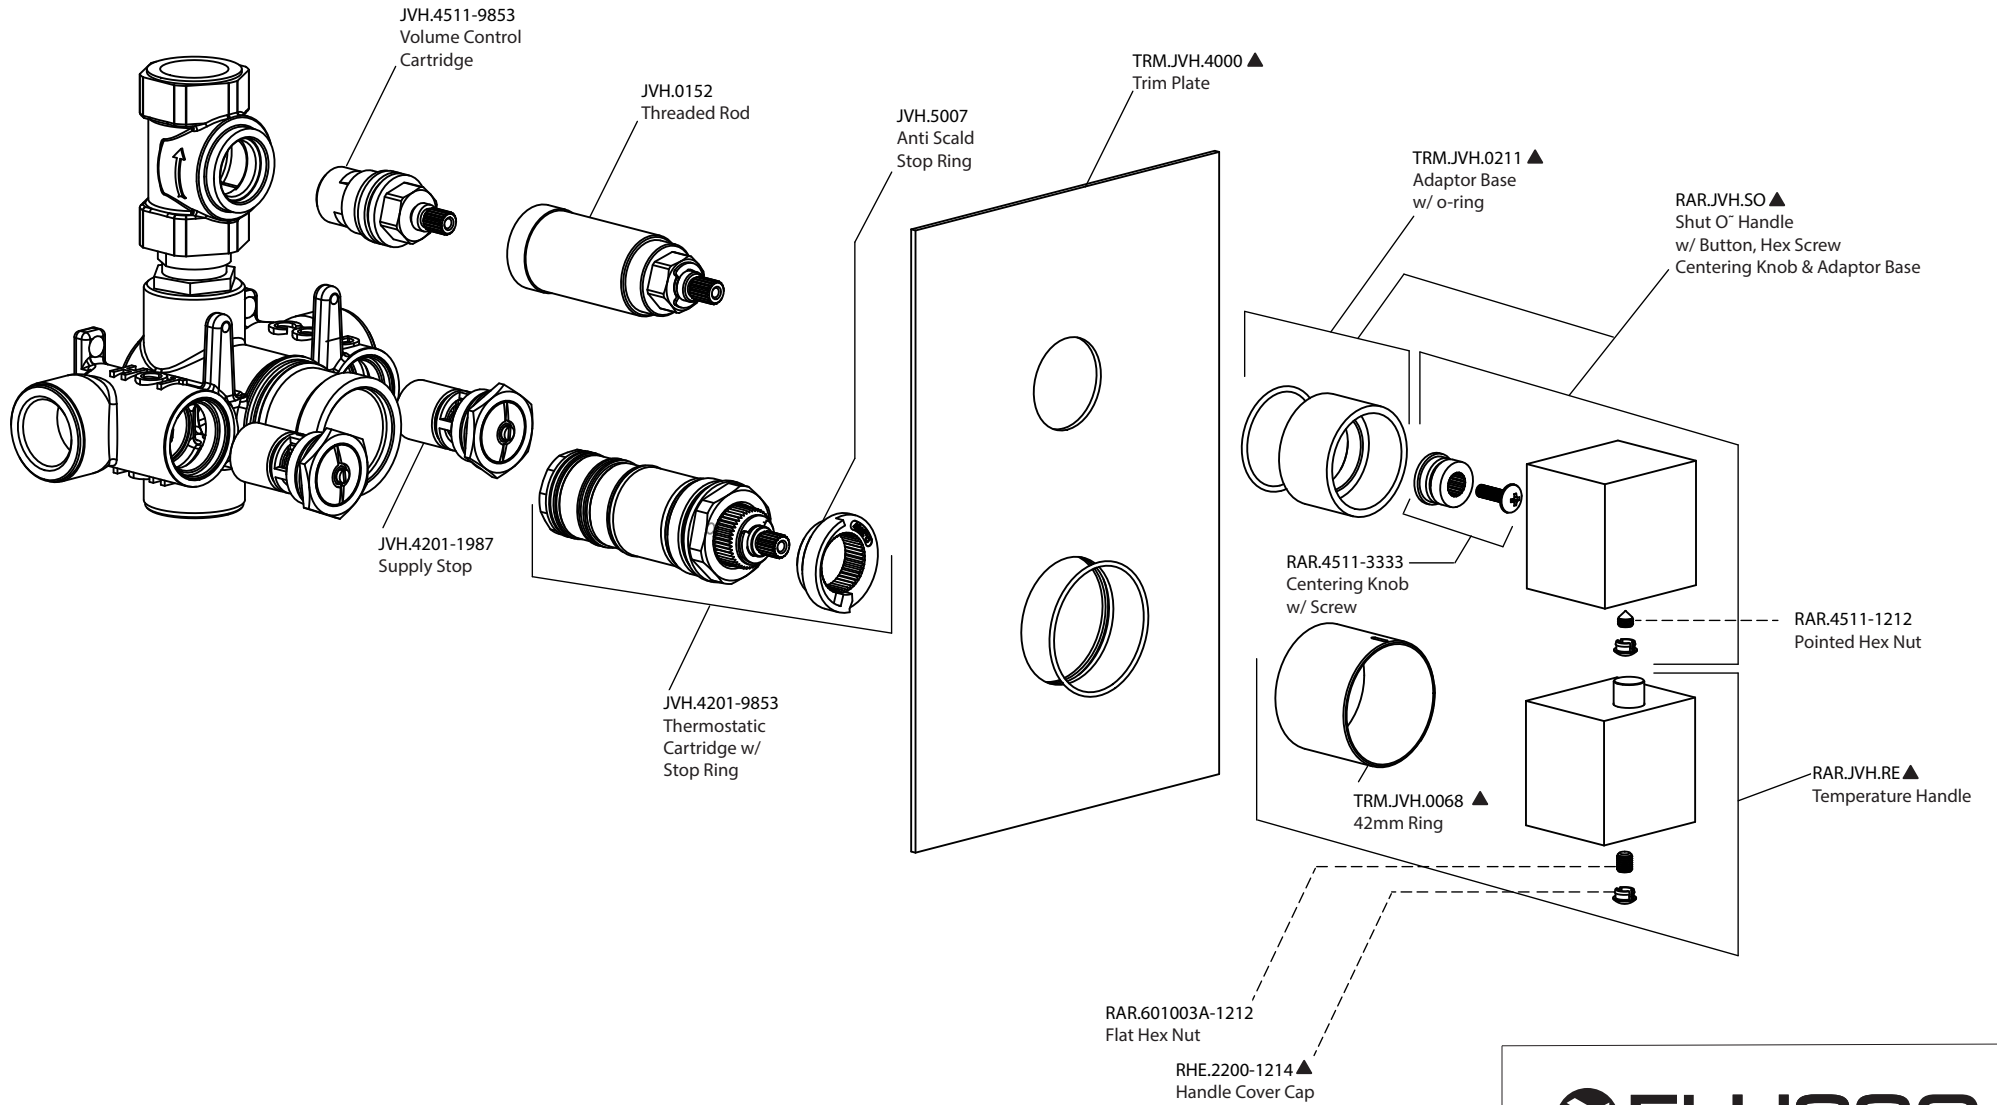

Product Parts Breakdown

FLUSSO
LUXURY PLUMBING FIXTURES

RAR.4101