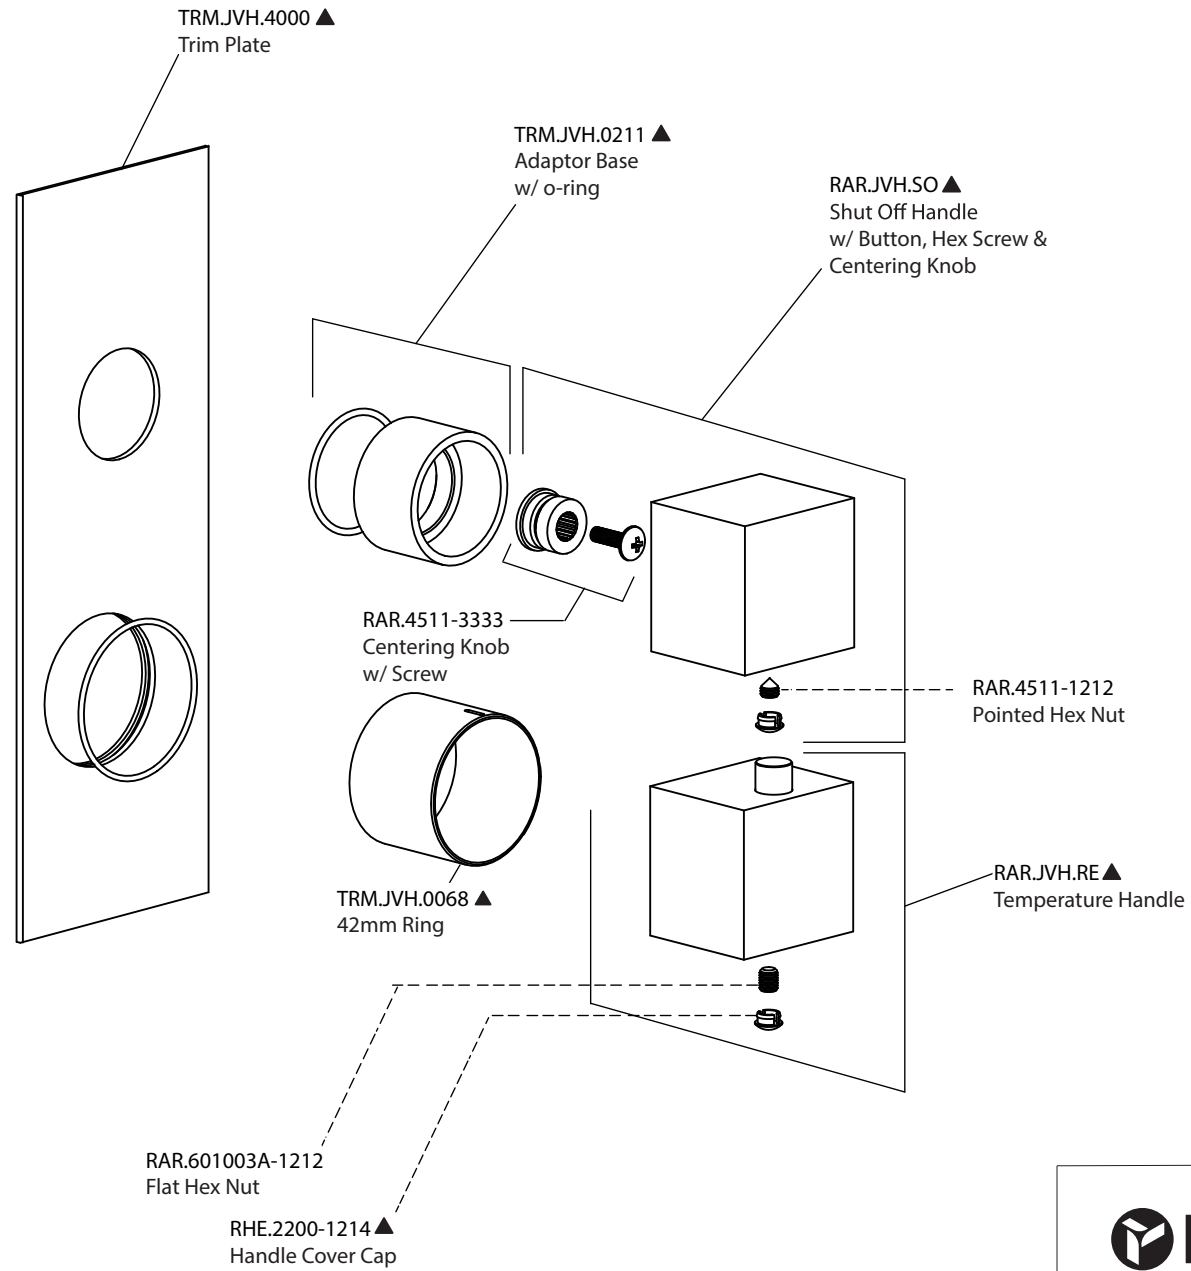

Product Parts Breakdown

RAR.4000VT