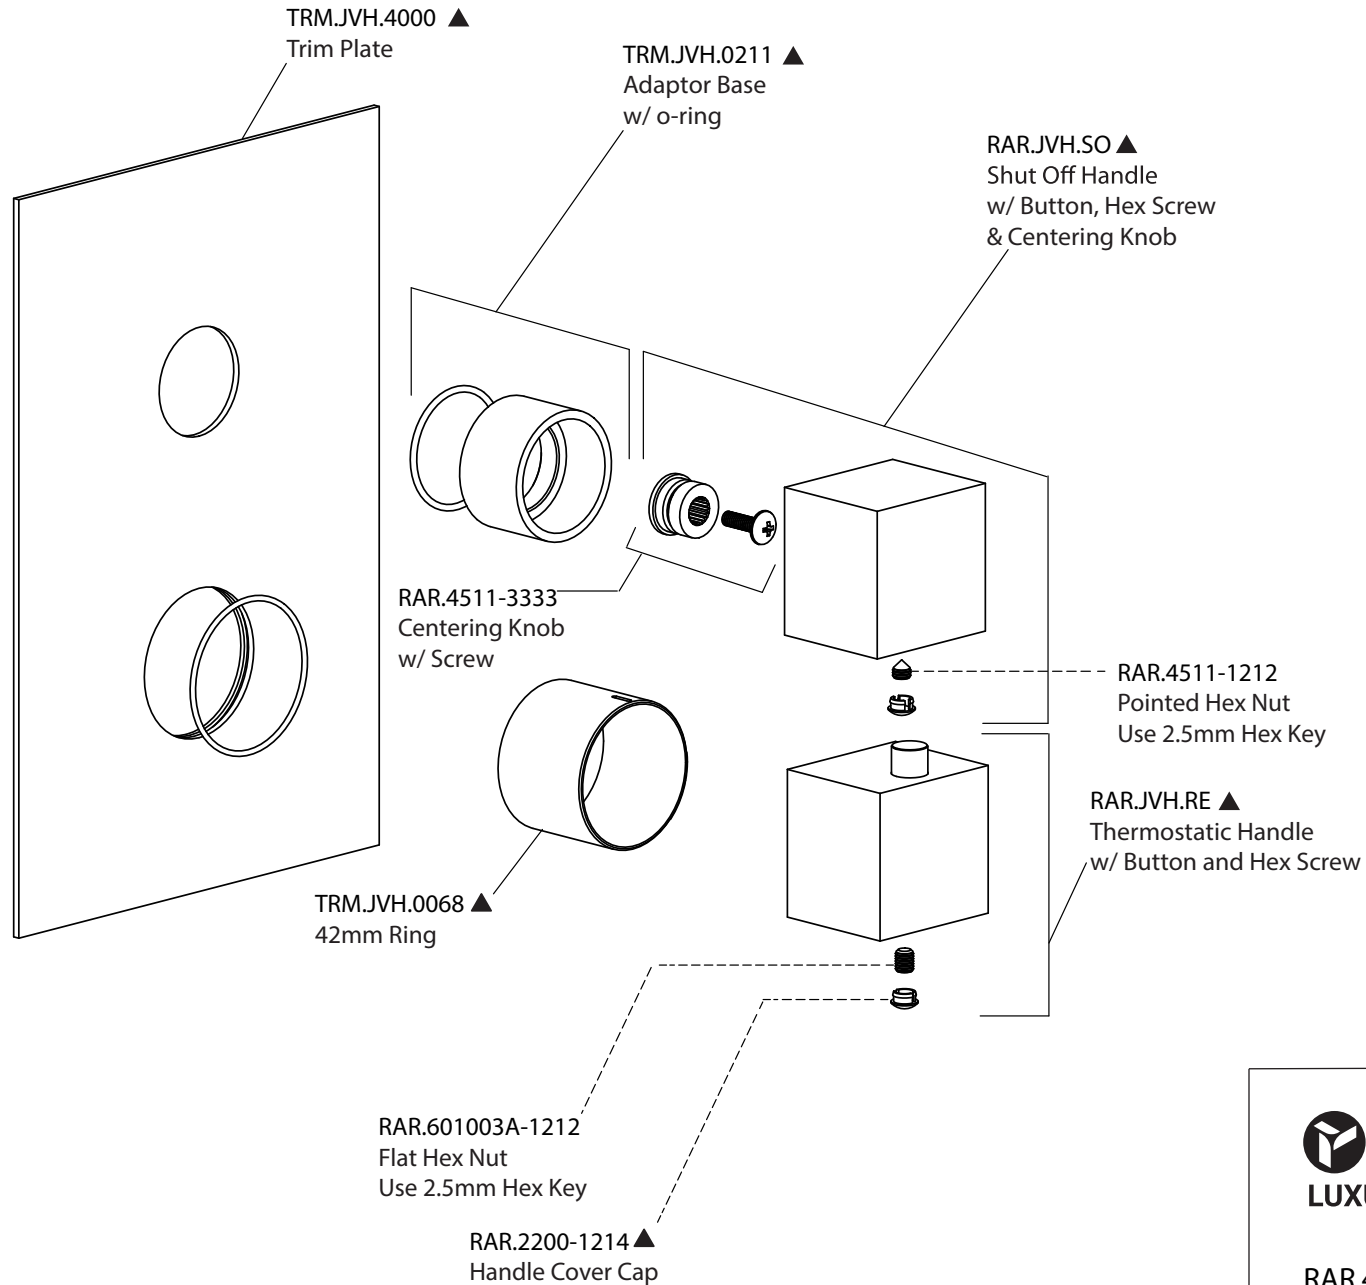

# Product Parts Breakdown

RAR.4000T