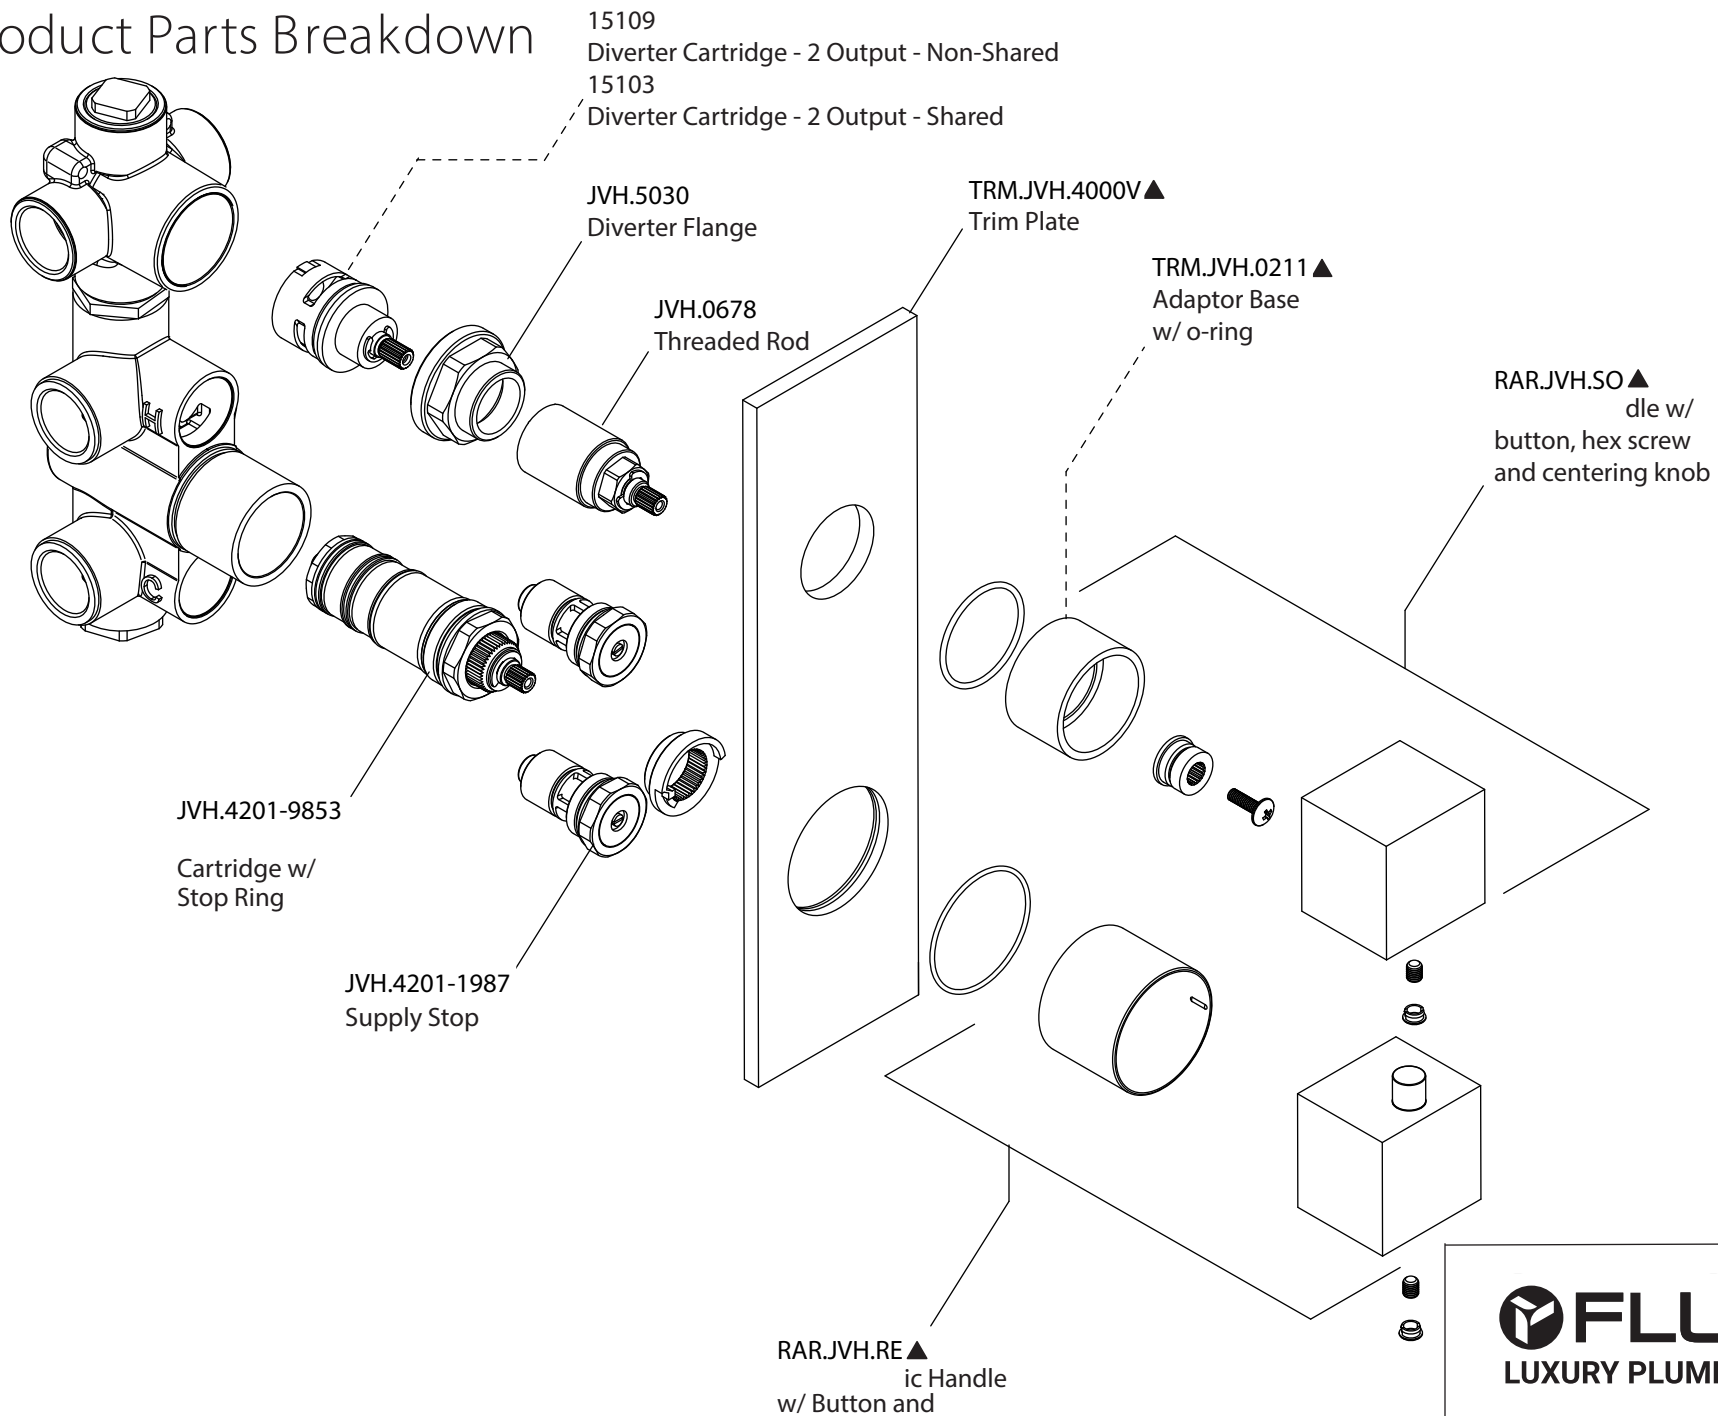

Product Parts Breakdown

▲ Specify Finish

FLUSSO
LUXURY PLUMBING FIXTURES

RAR.2740