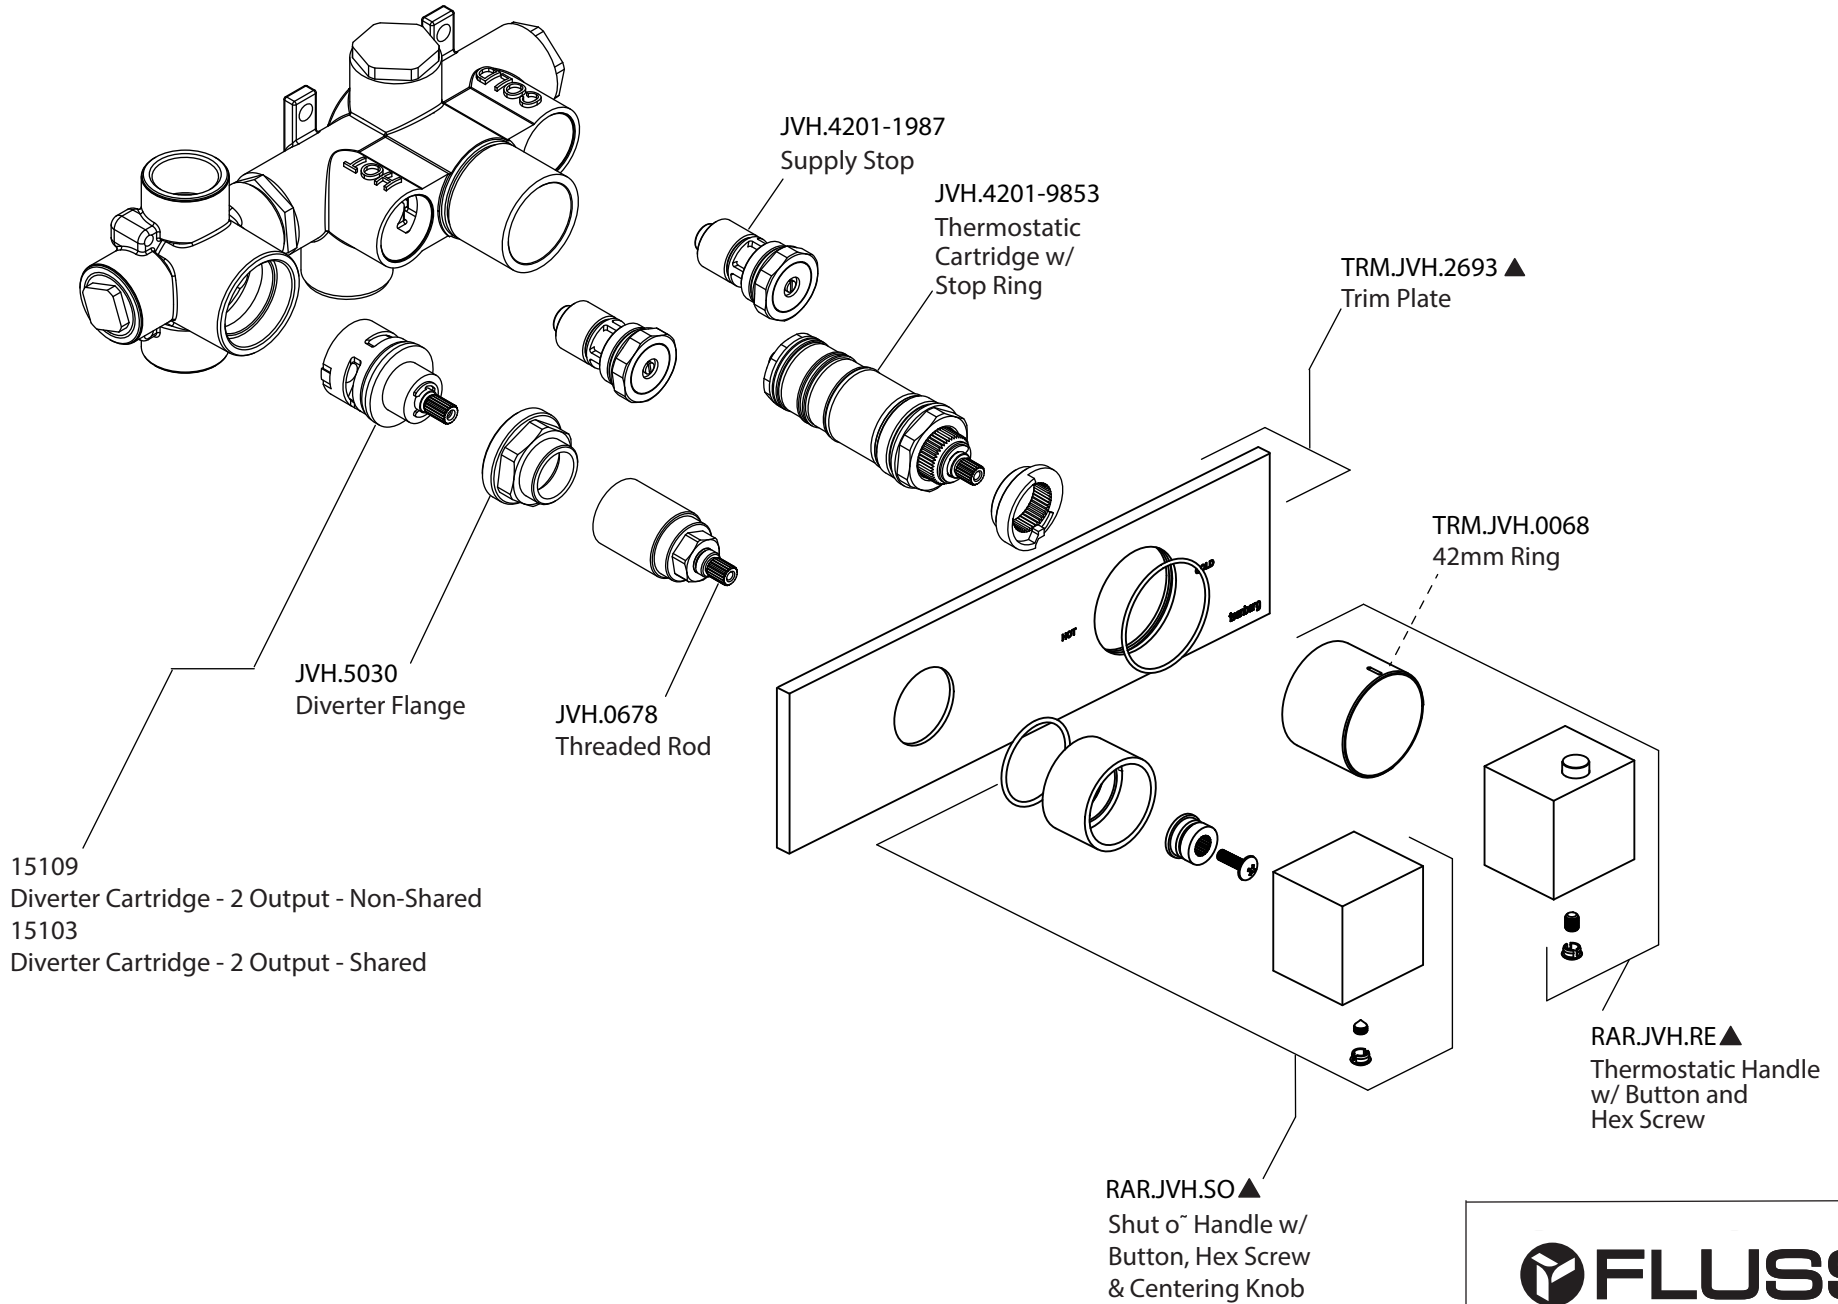

Product Parts Breakdown

▲ Specify Finish

FLUSSO
LUXURY PLUMBING FIXTURES

RAR.2717