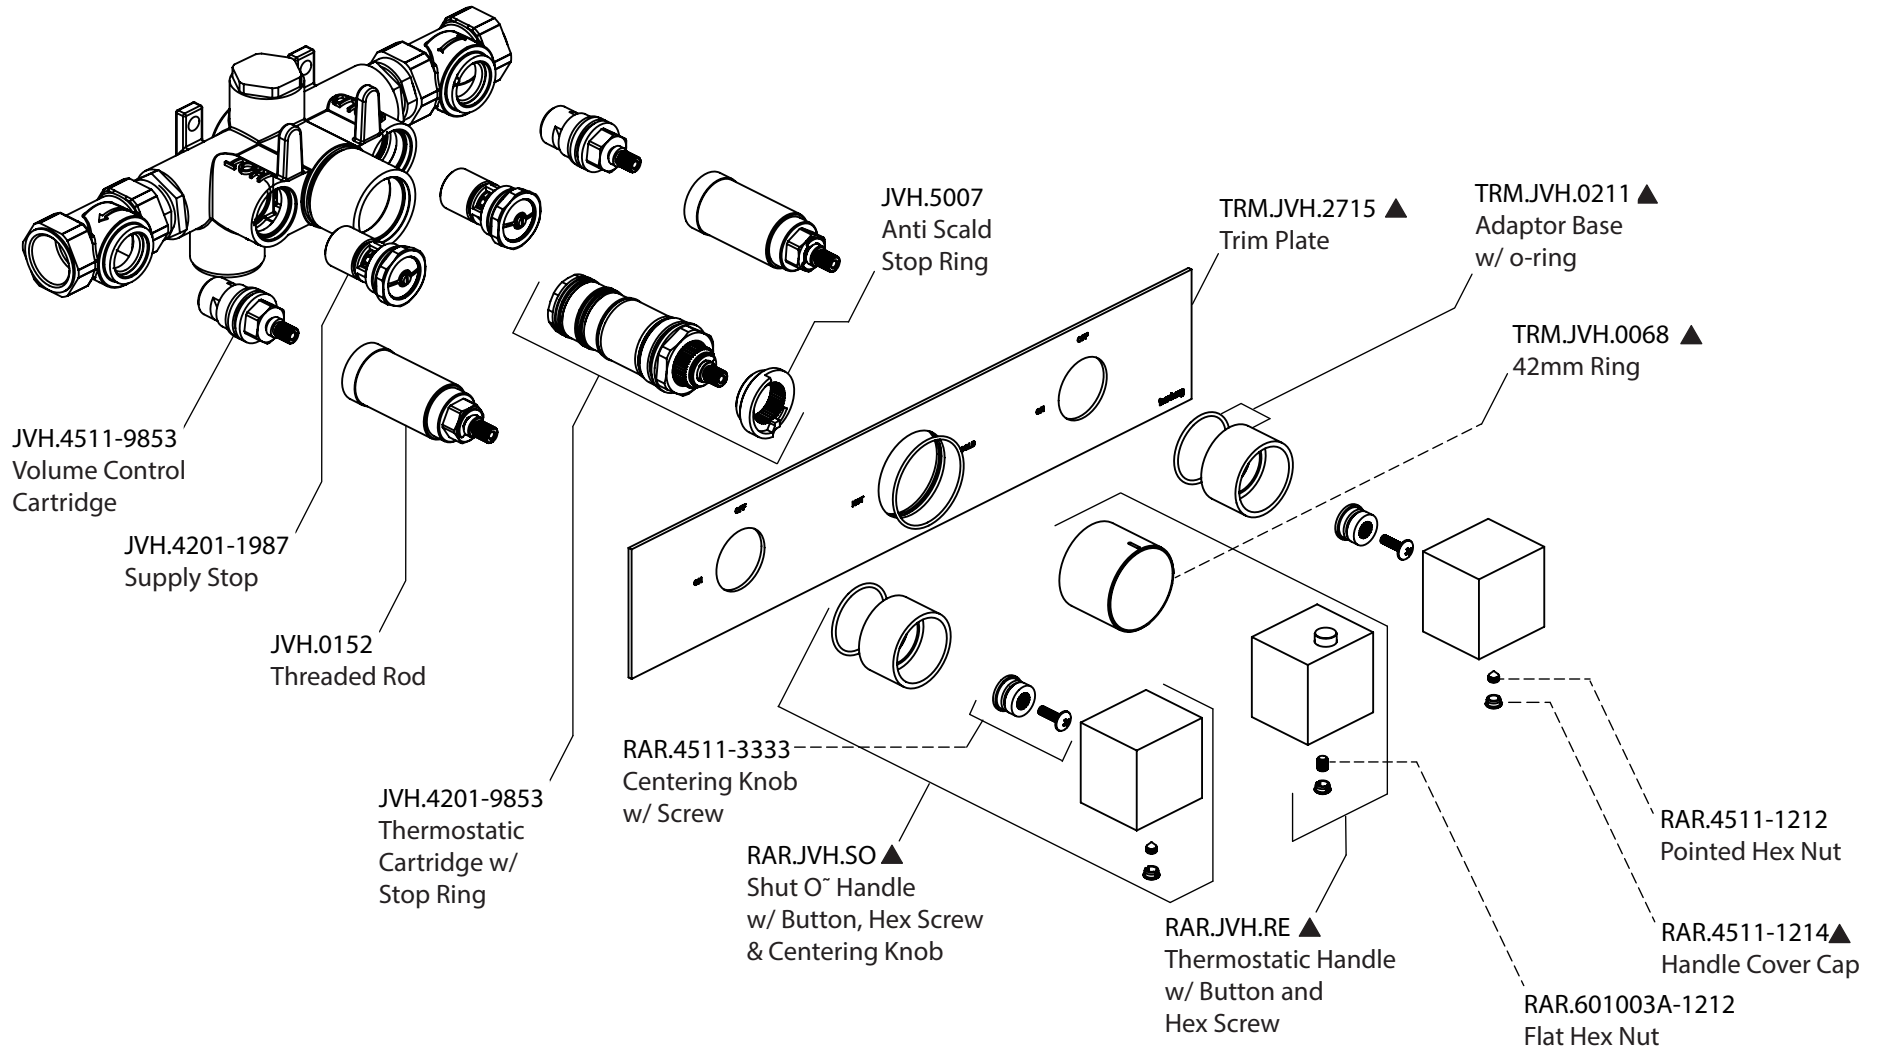

Product Parts Breakdown

FLUSSO
LUXURY PLUMBING FIXTURES

RAR.2715