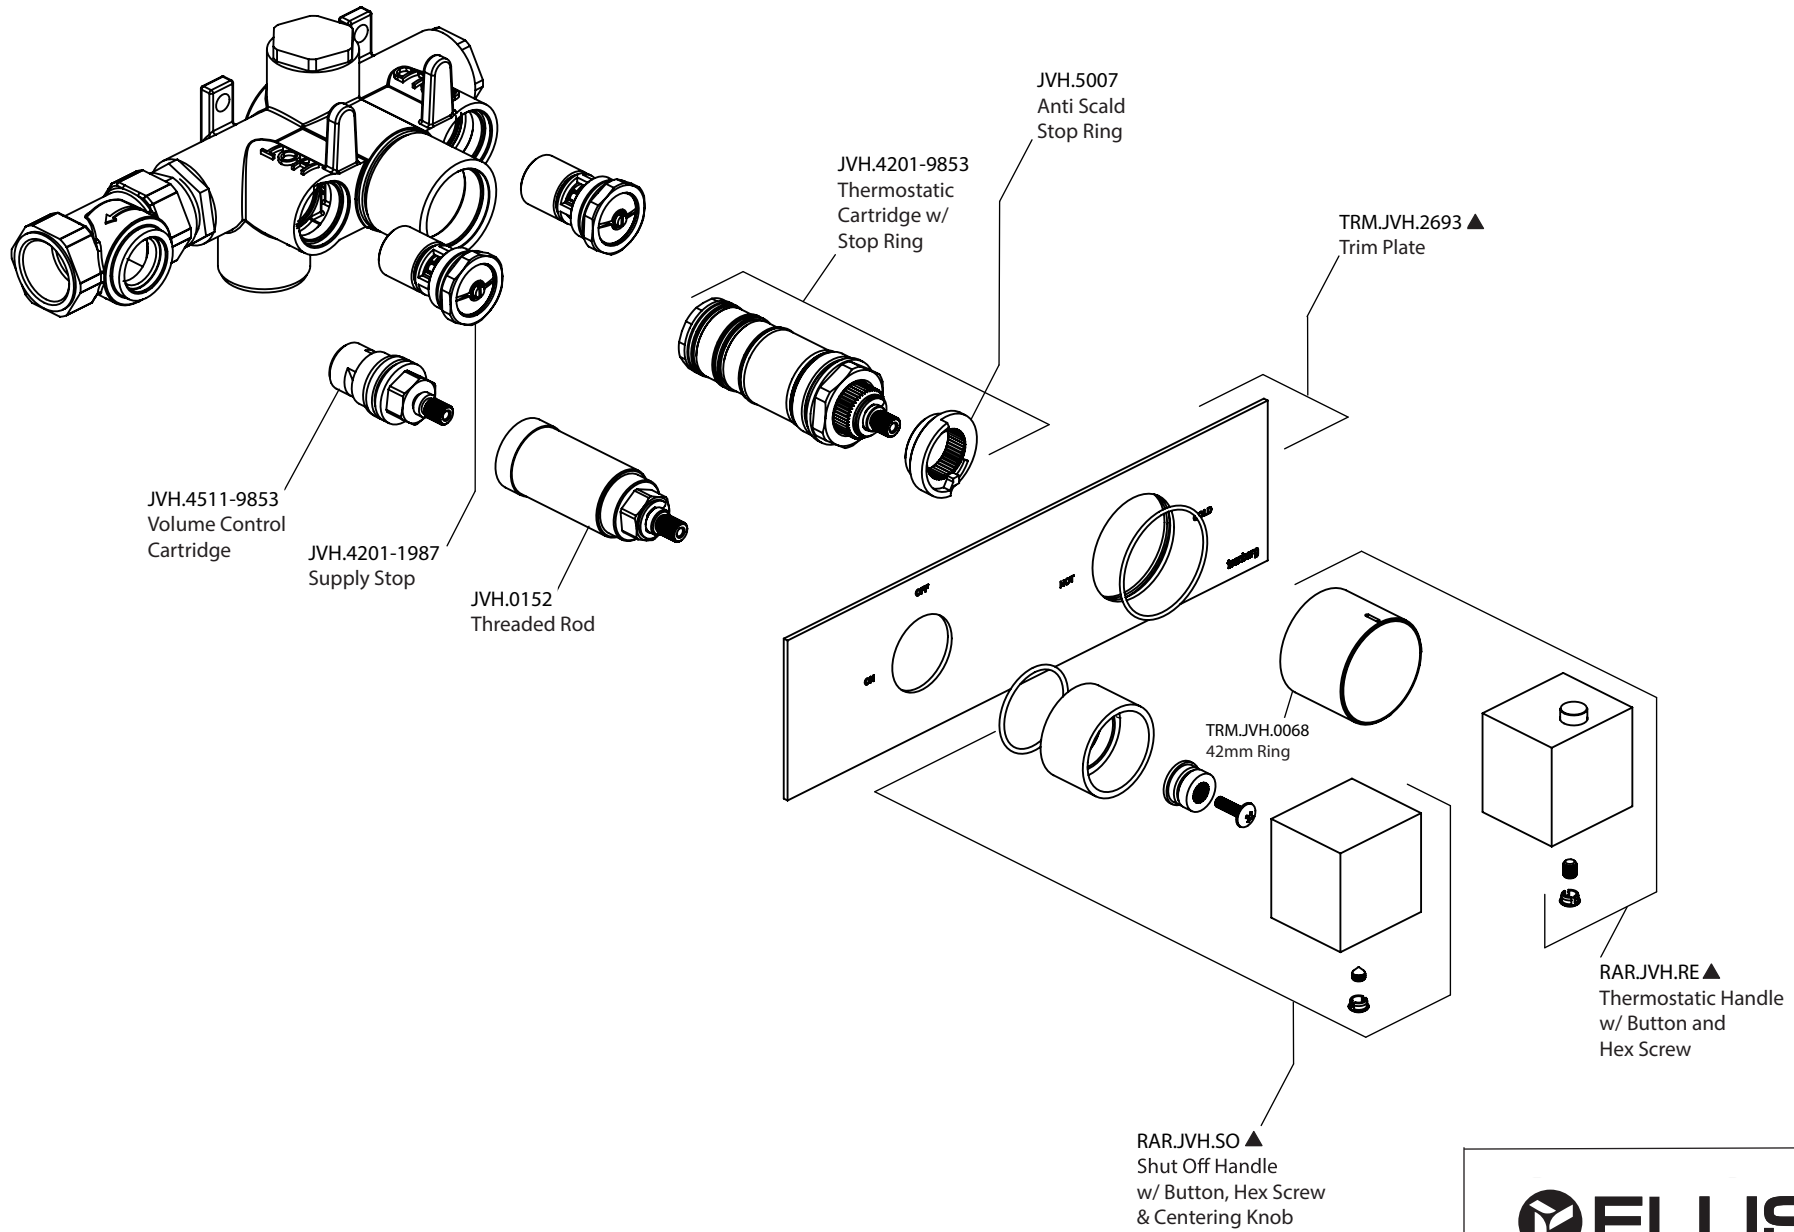

# Product Parts Breakdown

**FLUSSO**  
LUXURY PLUMBING FIXTURES

RAR.2693