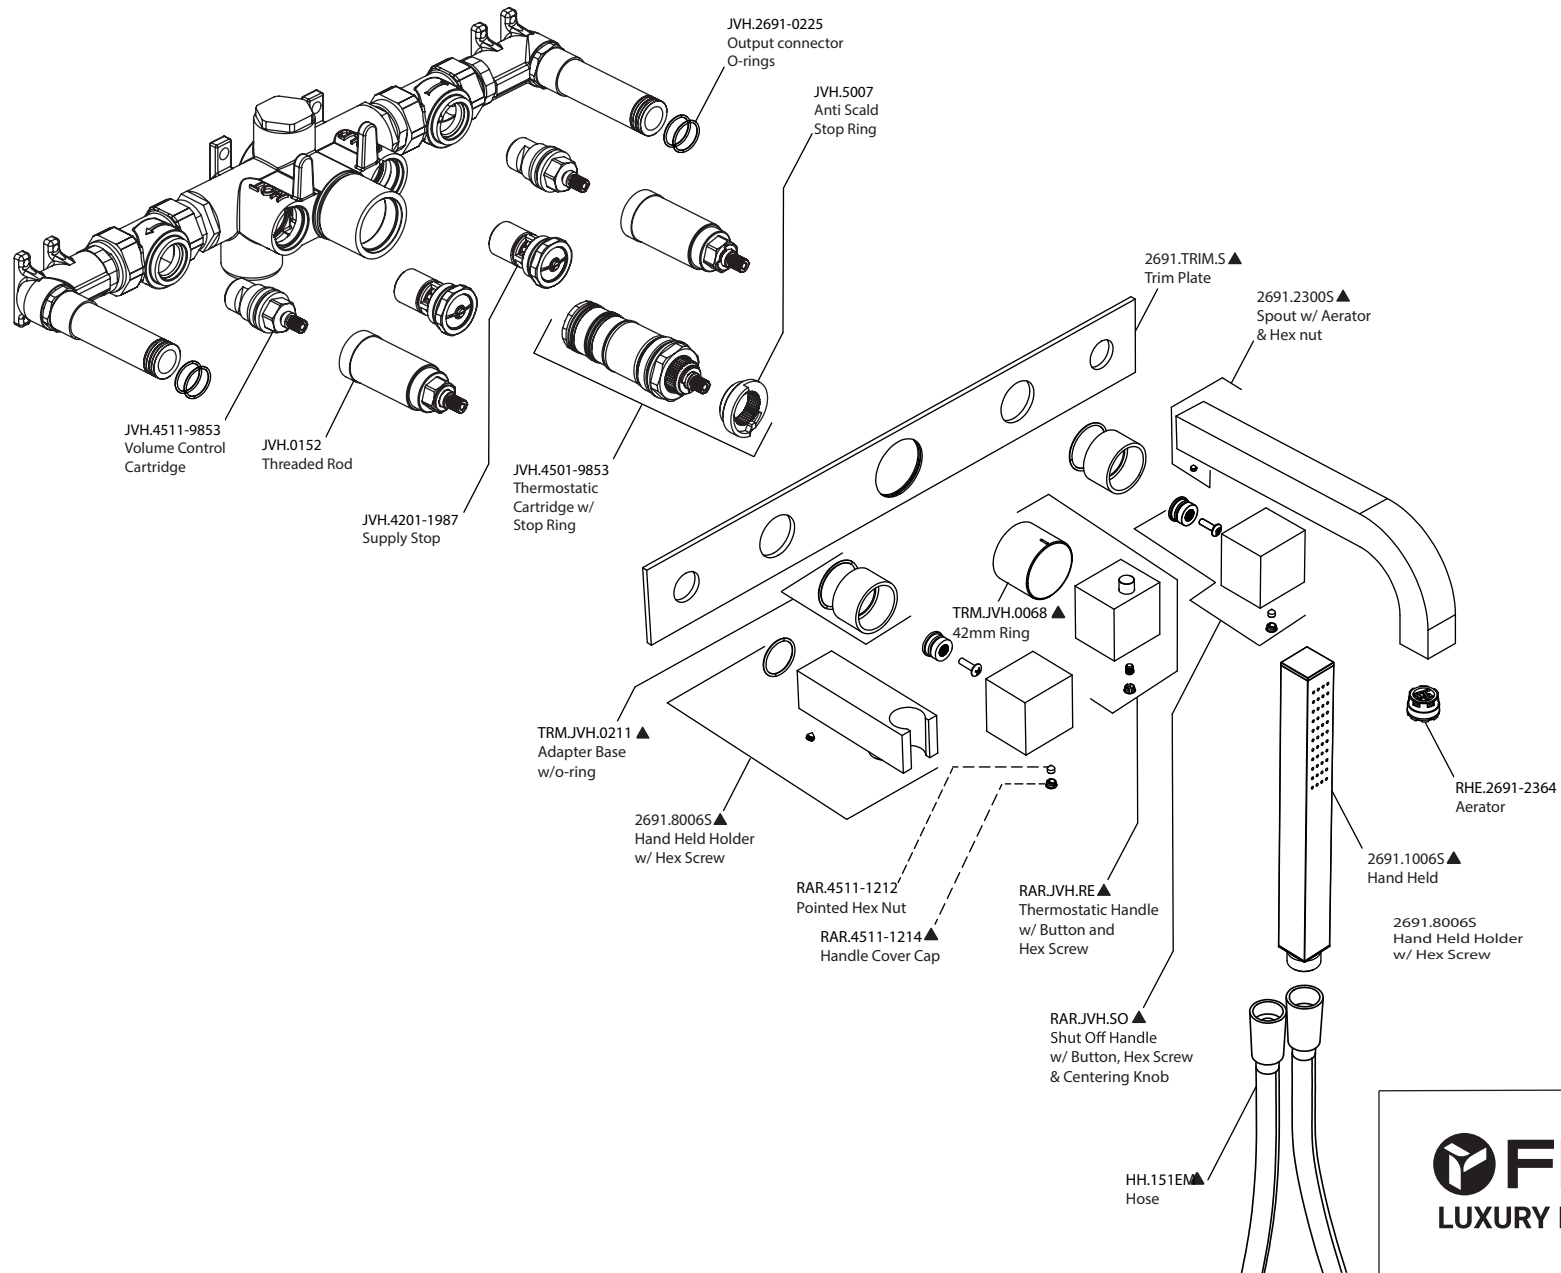

Product Parts Breakdown

FLUSSO
 LUXURY PLUMBING FIXTURES

RAR.2691