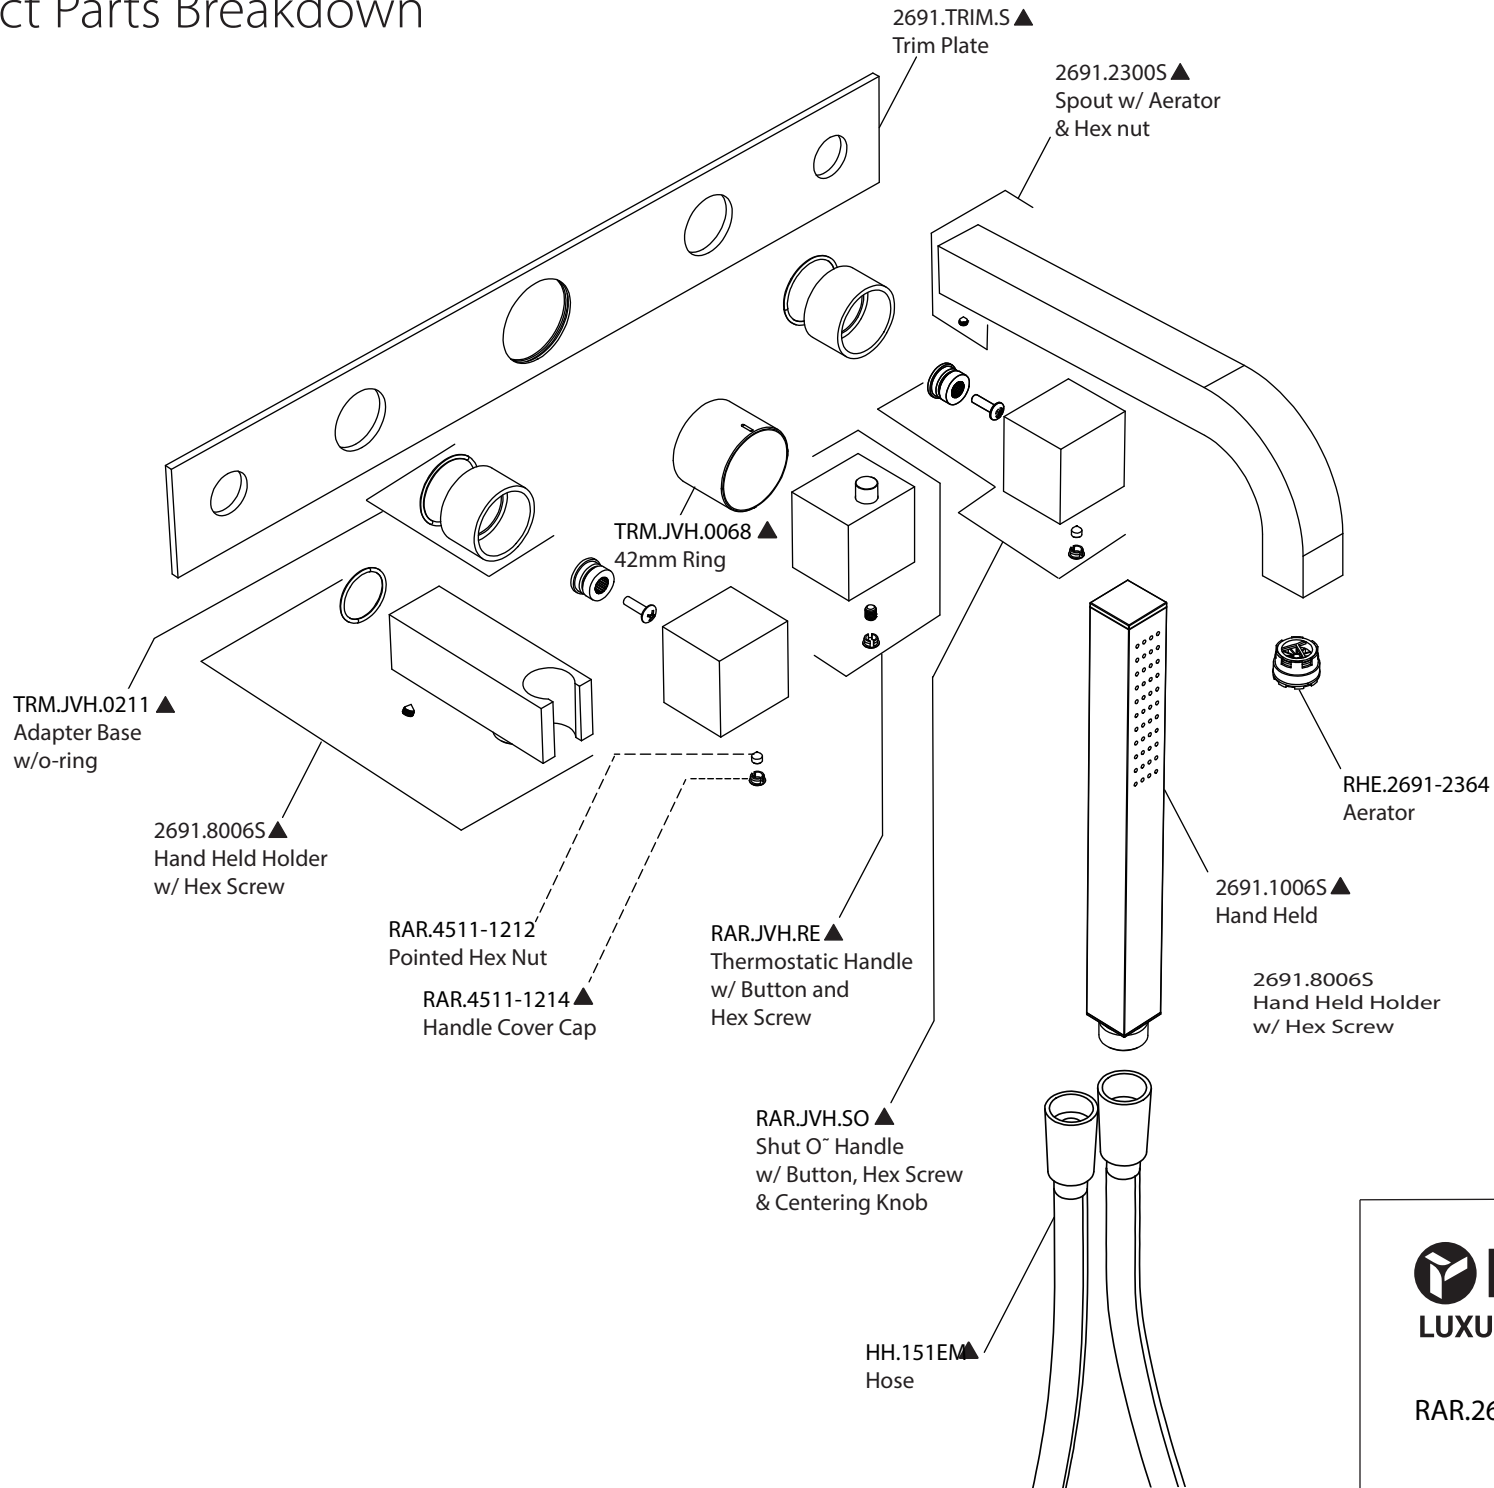

Product Parts Breakdown

FLUSSO
LUXURY PLUMBING FIXTURES

RAR.2691T