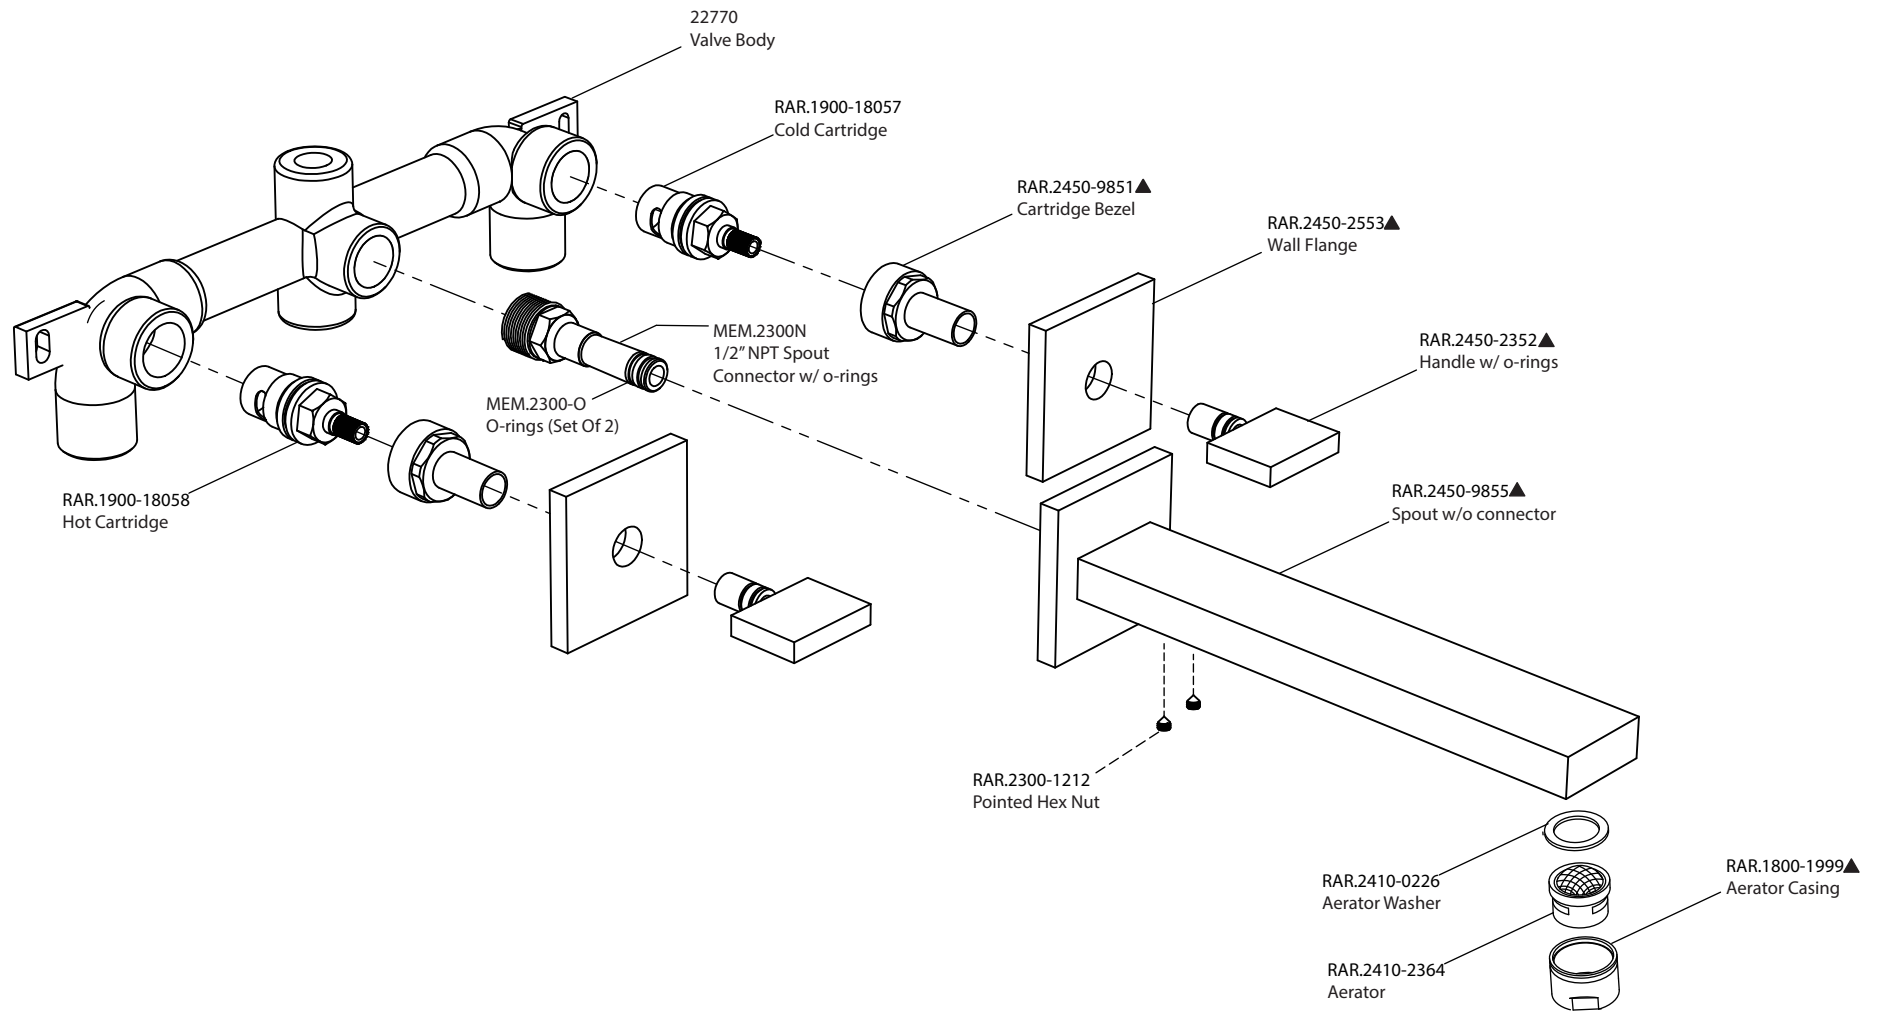

# Product Parts Breakdown

**FLUSSO**  
LUXURY PLUMBING FIXTURES

RAR.2450

Ver 2.59