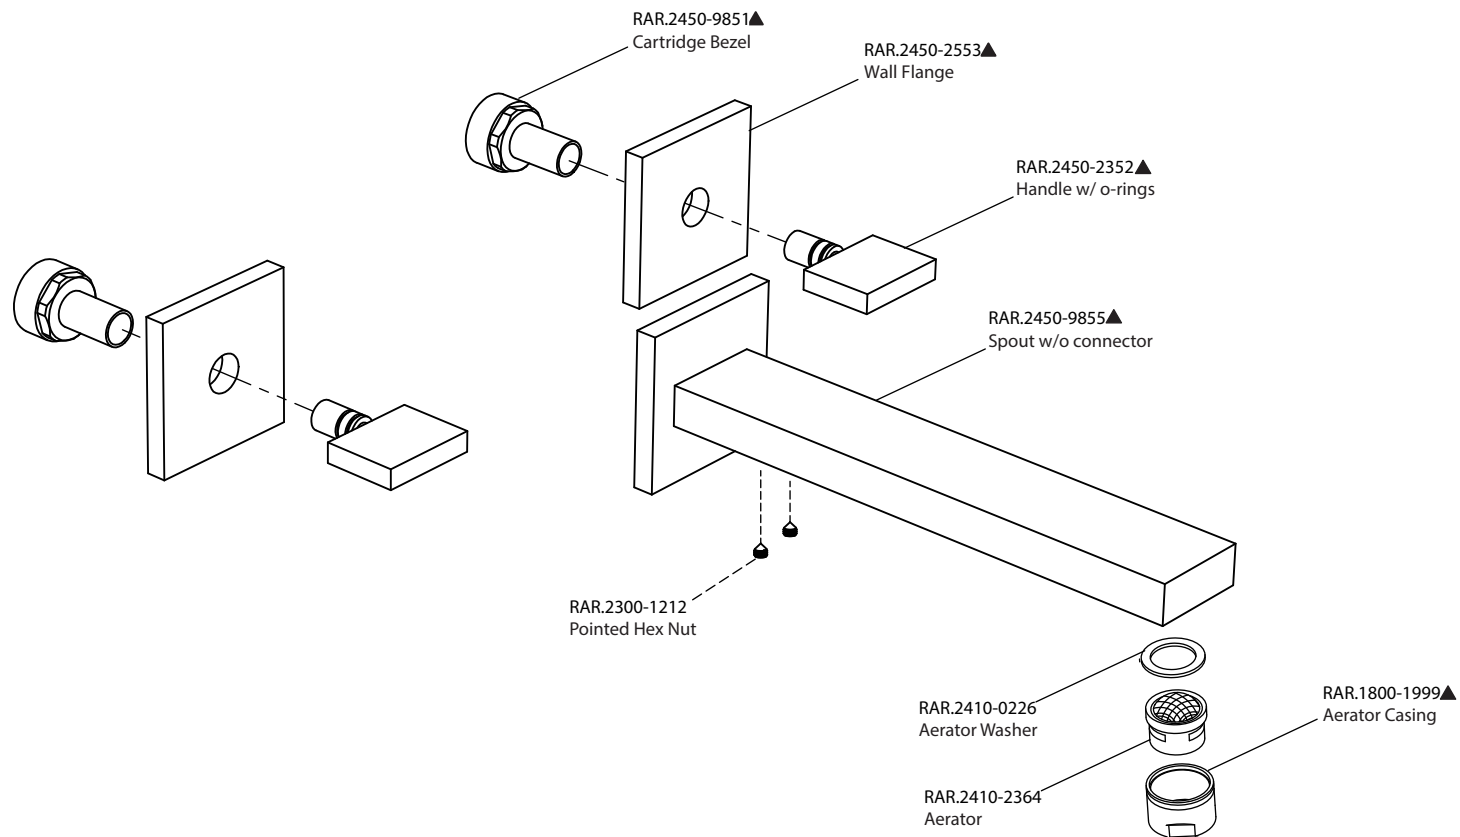

Product Parts Breakdown

FLUSSO
LUXURY PLUMBING FIXTURES

RAR.2450T

Ver 2.54