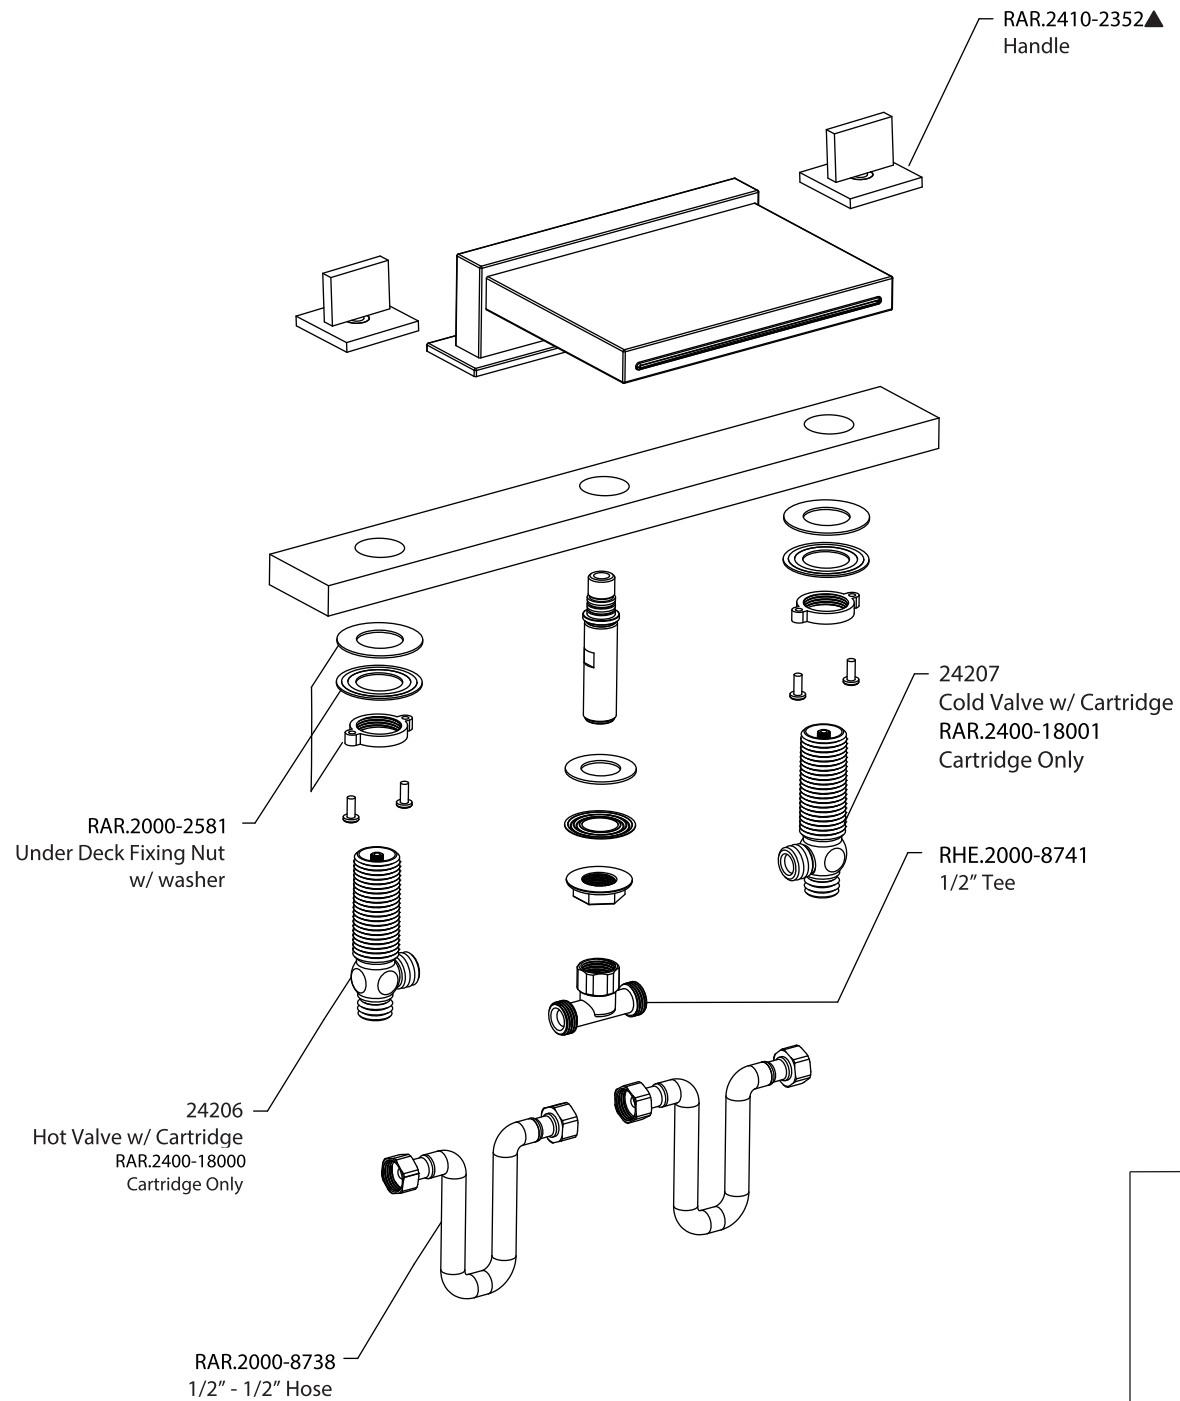

Product Parts Breakdown

Page 1 of 2

FLUSSO
LUXURY PLUMBING FIXTURES

RAR.2410CF

Ver 2.54

Product Parts Breakdown

Page 2 of 2

 **FLUSSO**
LUXURY PLUMBING FIXTURES