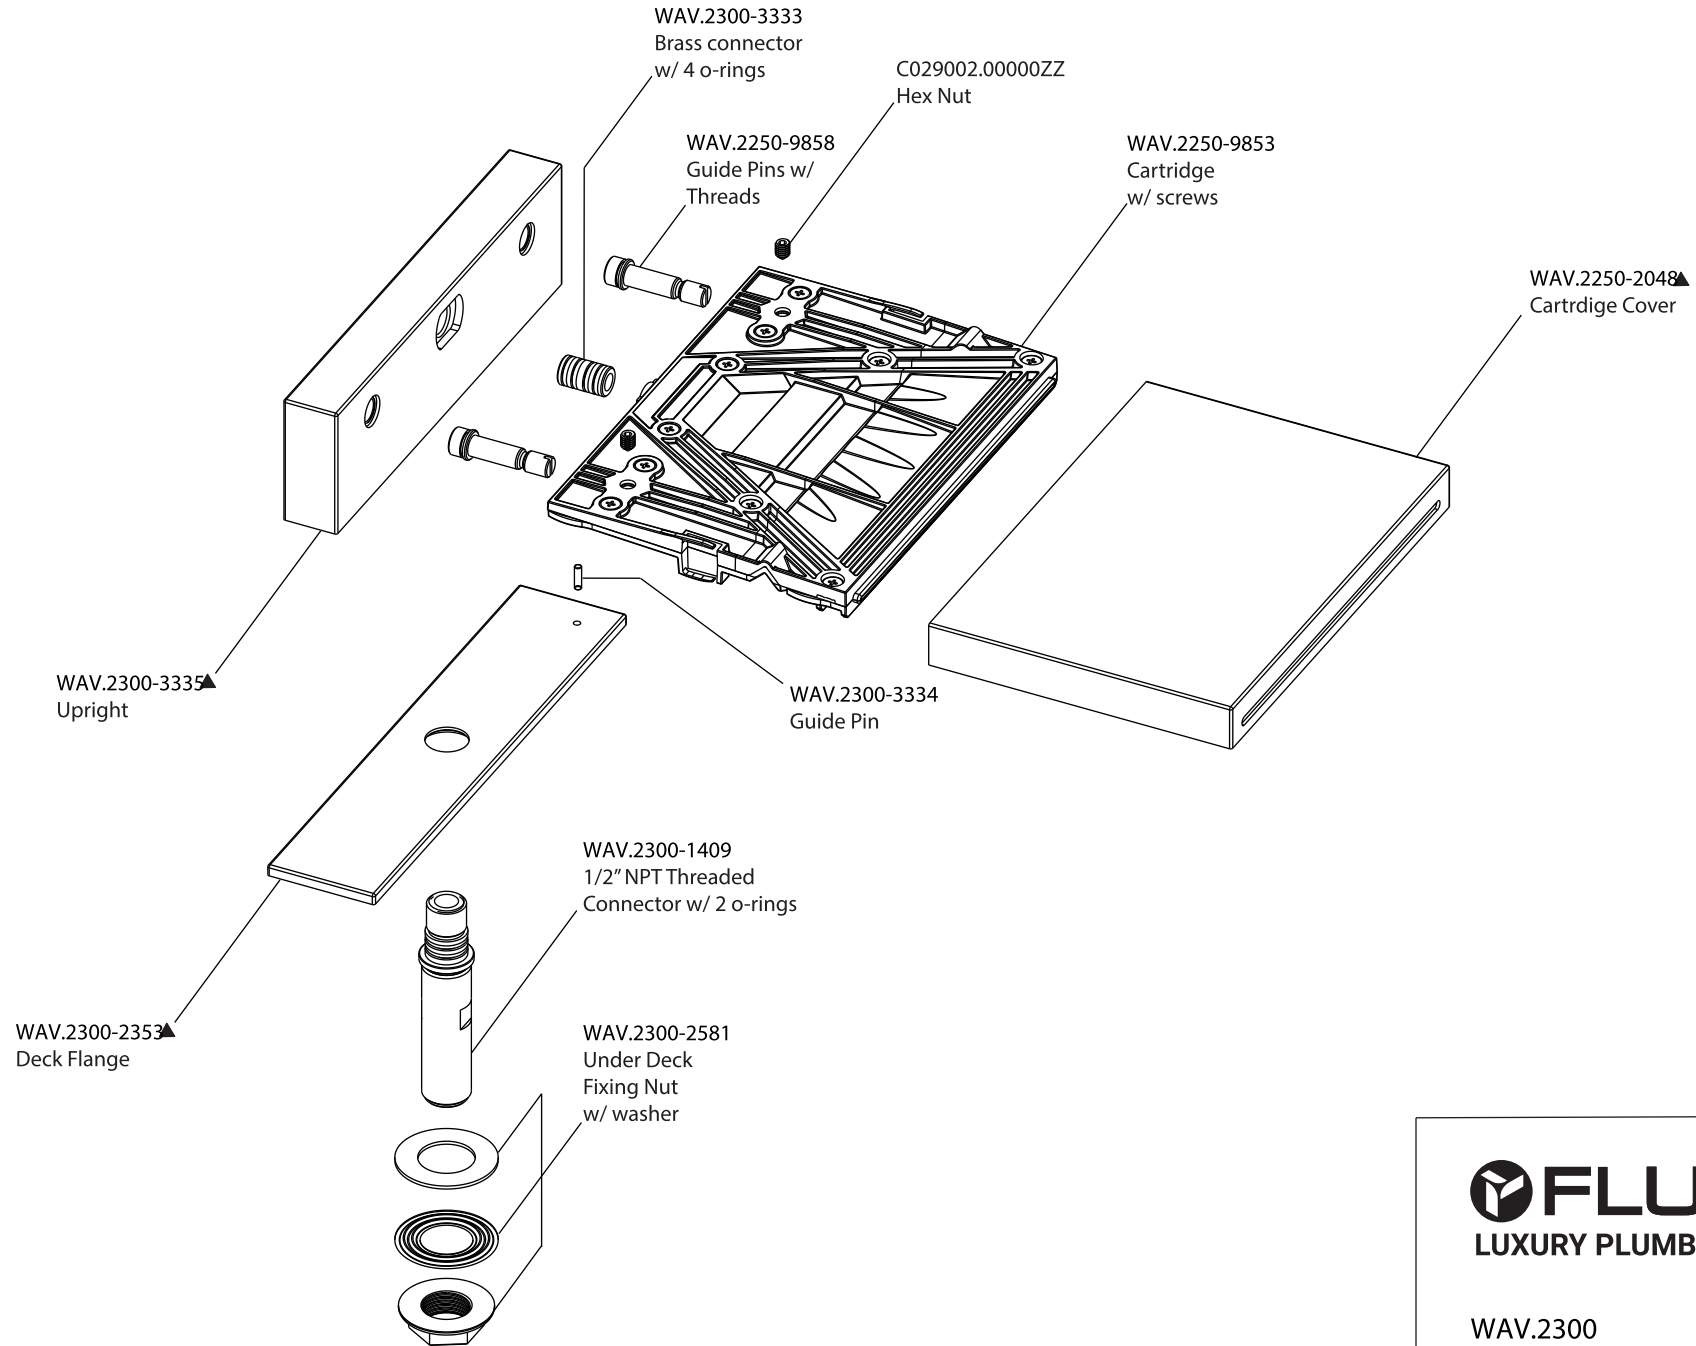

Product Parts Breakdown

Page 1 of 2

FLUSSO
LUXURY PLUMBING FIXTURES

RAR.2410CF

Ver 2.54

Product Parts Breakdown

Page 2 of 2

 **FLUSSO**
LUXURY PLUMBING FIXTURES