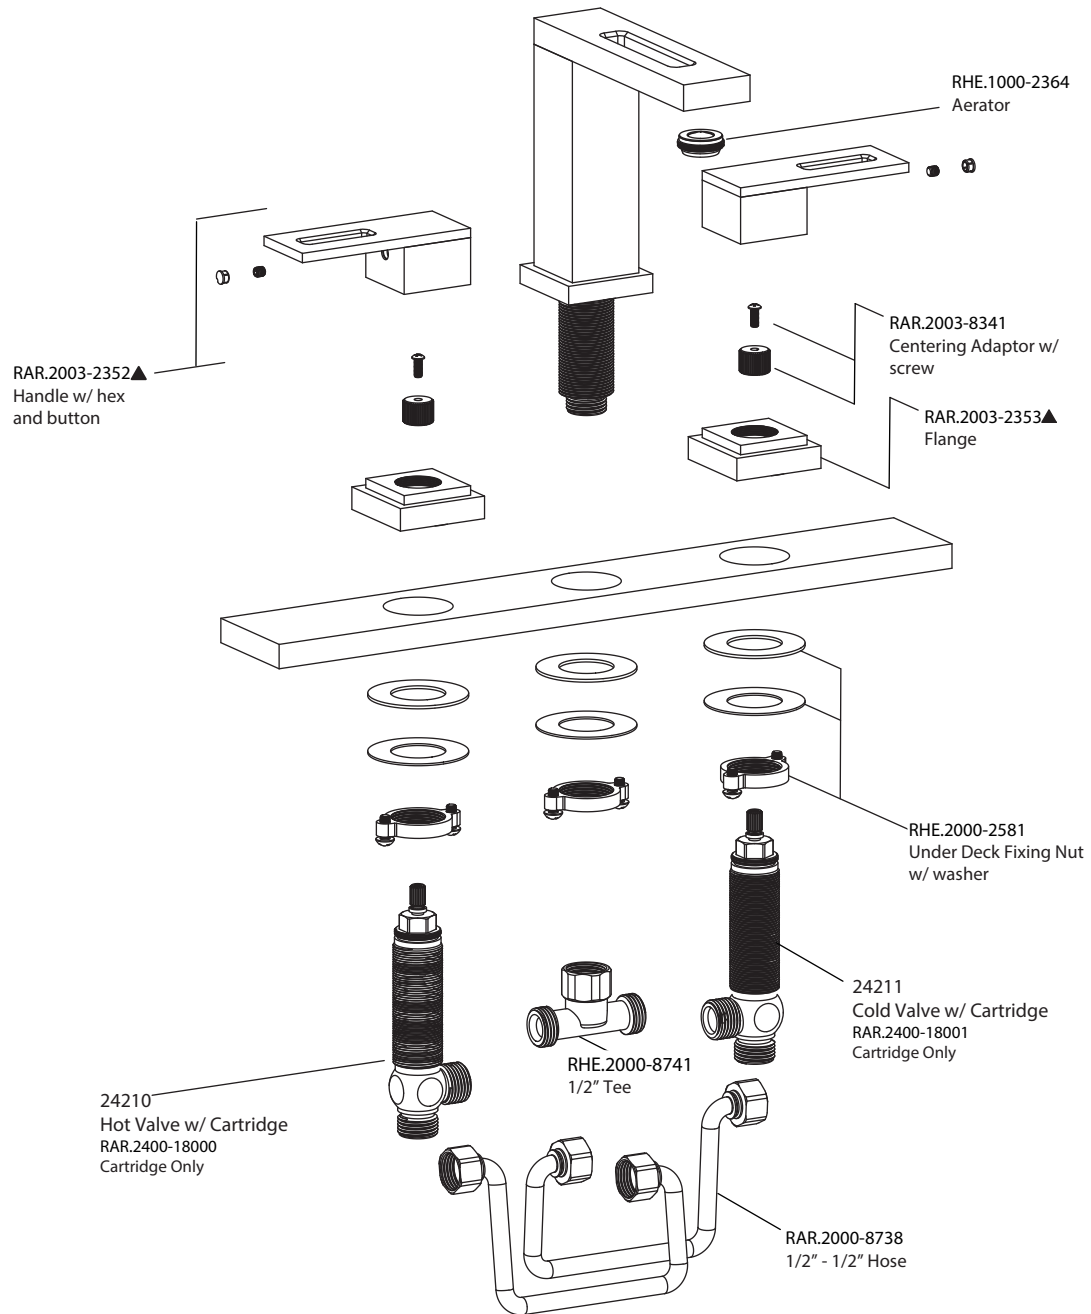

Product Parts Breakdown

FLUSSO
LUXURY PLUMBING FIXTURES

RAR.2003