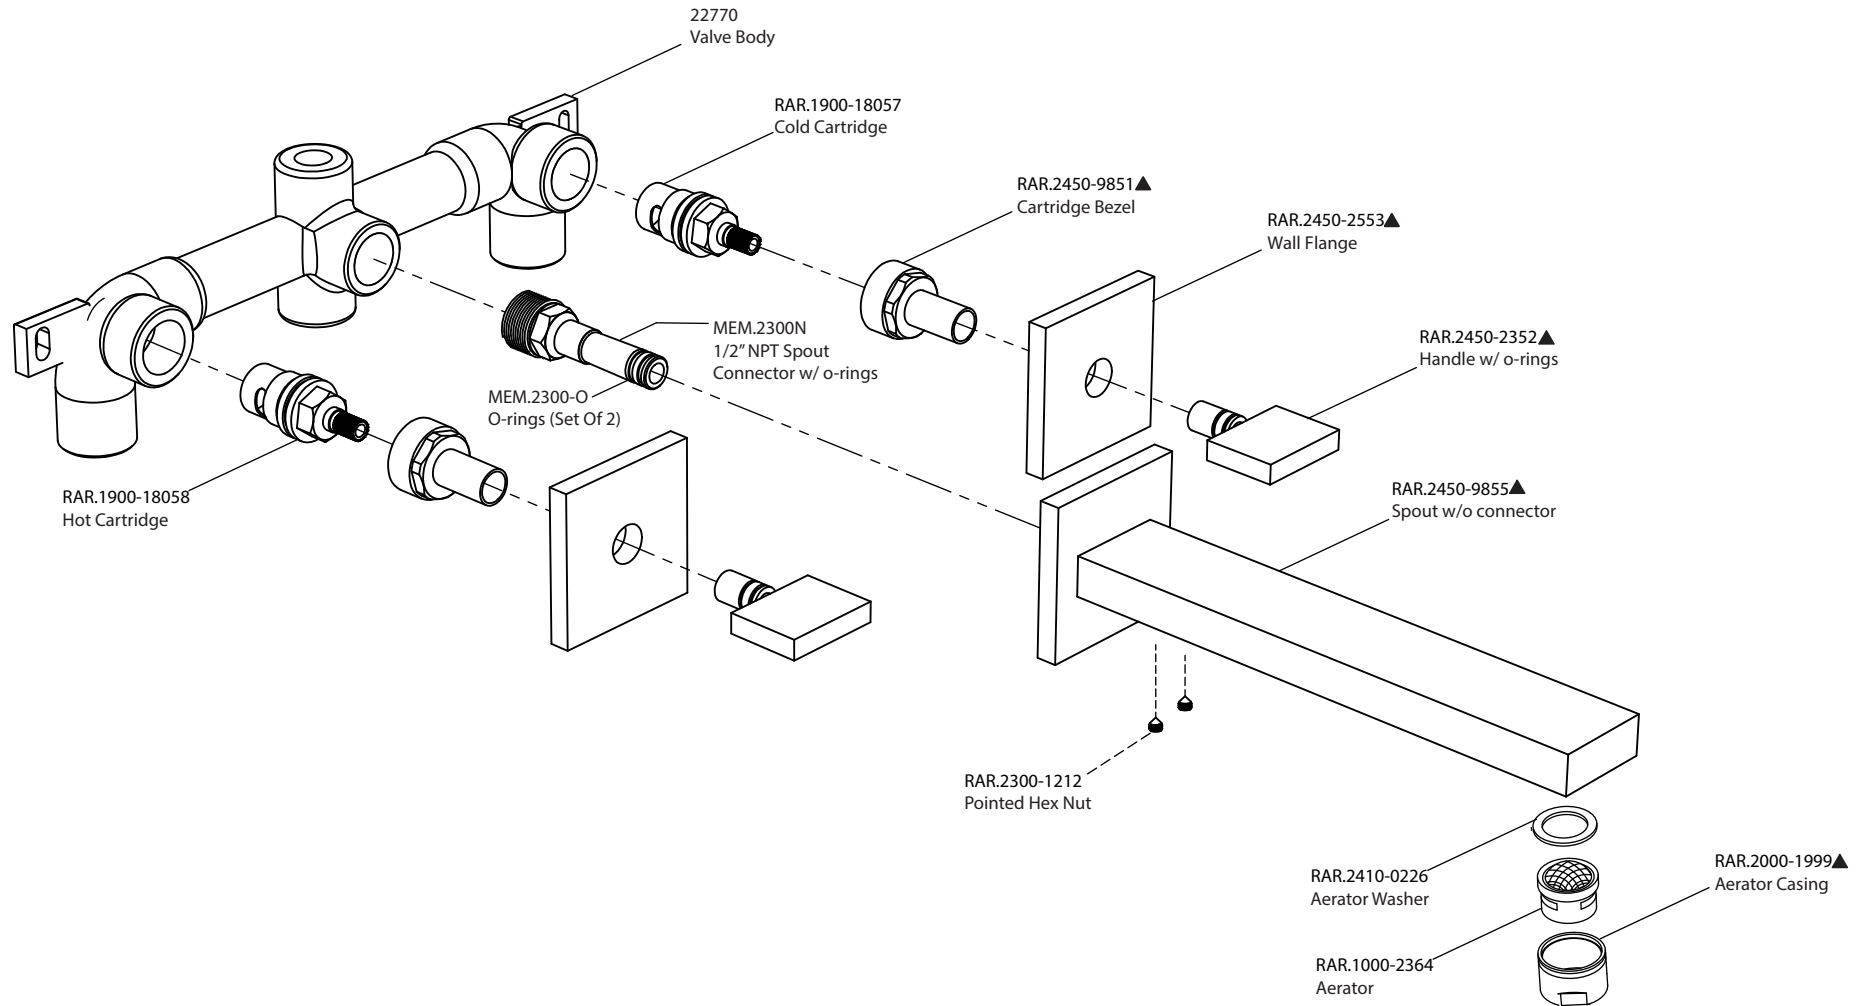

Product Parts Breakdown

FLUSSO
LUXURY PLUMBING FIXTURES

RAR.1900

Ver 2.59