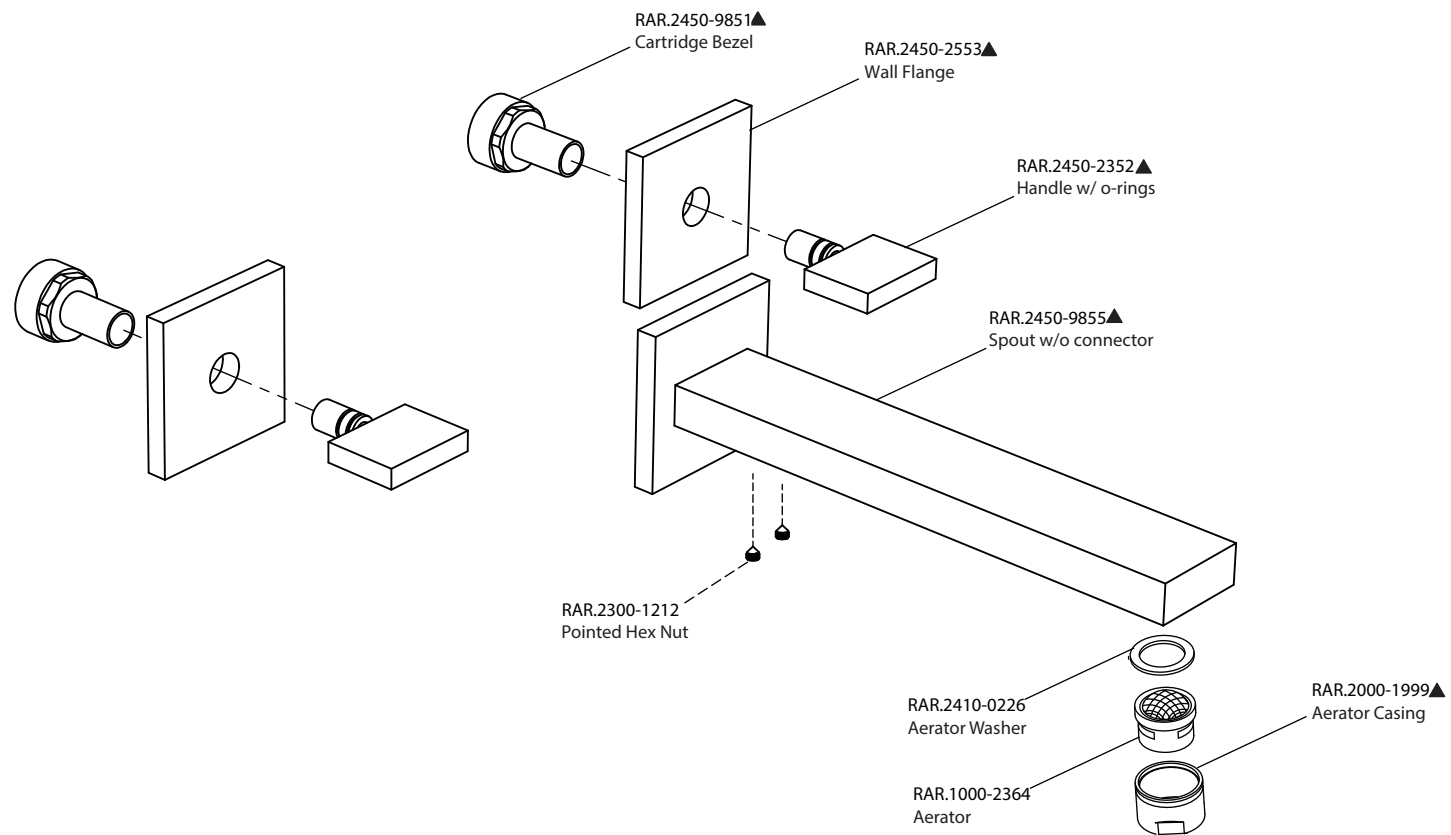

Product Parts Breakdown

FLUSSO
LUXURY PLUMBING FIXTURES

RAR.1900T

Ver 2.54