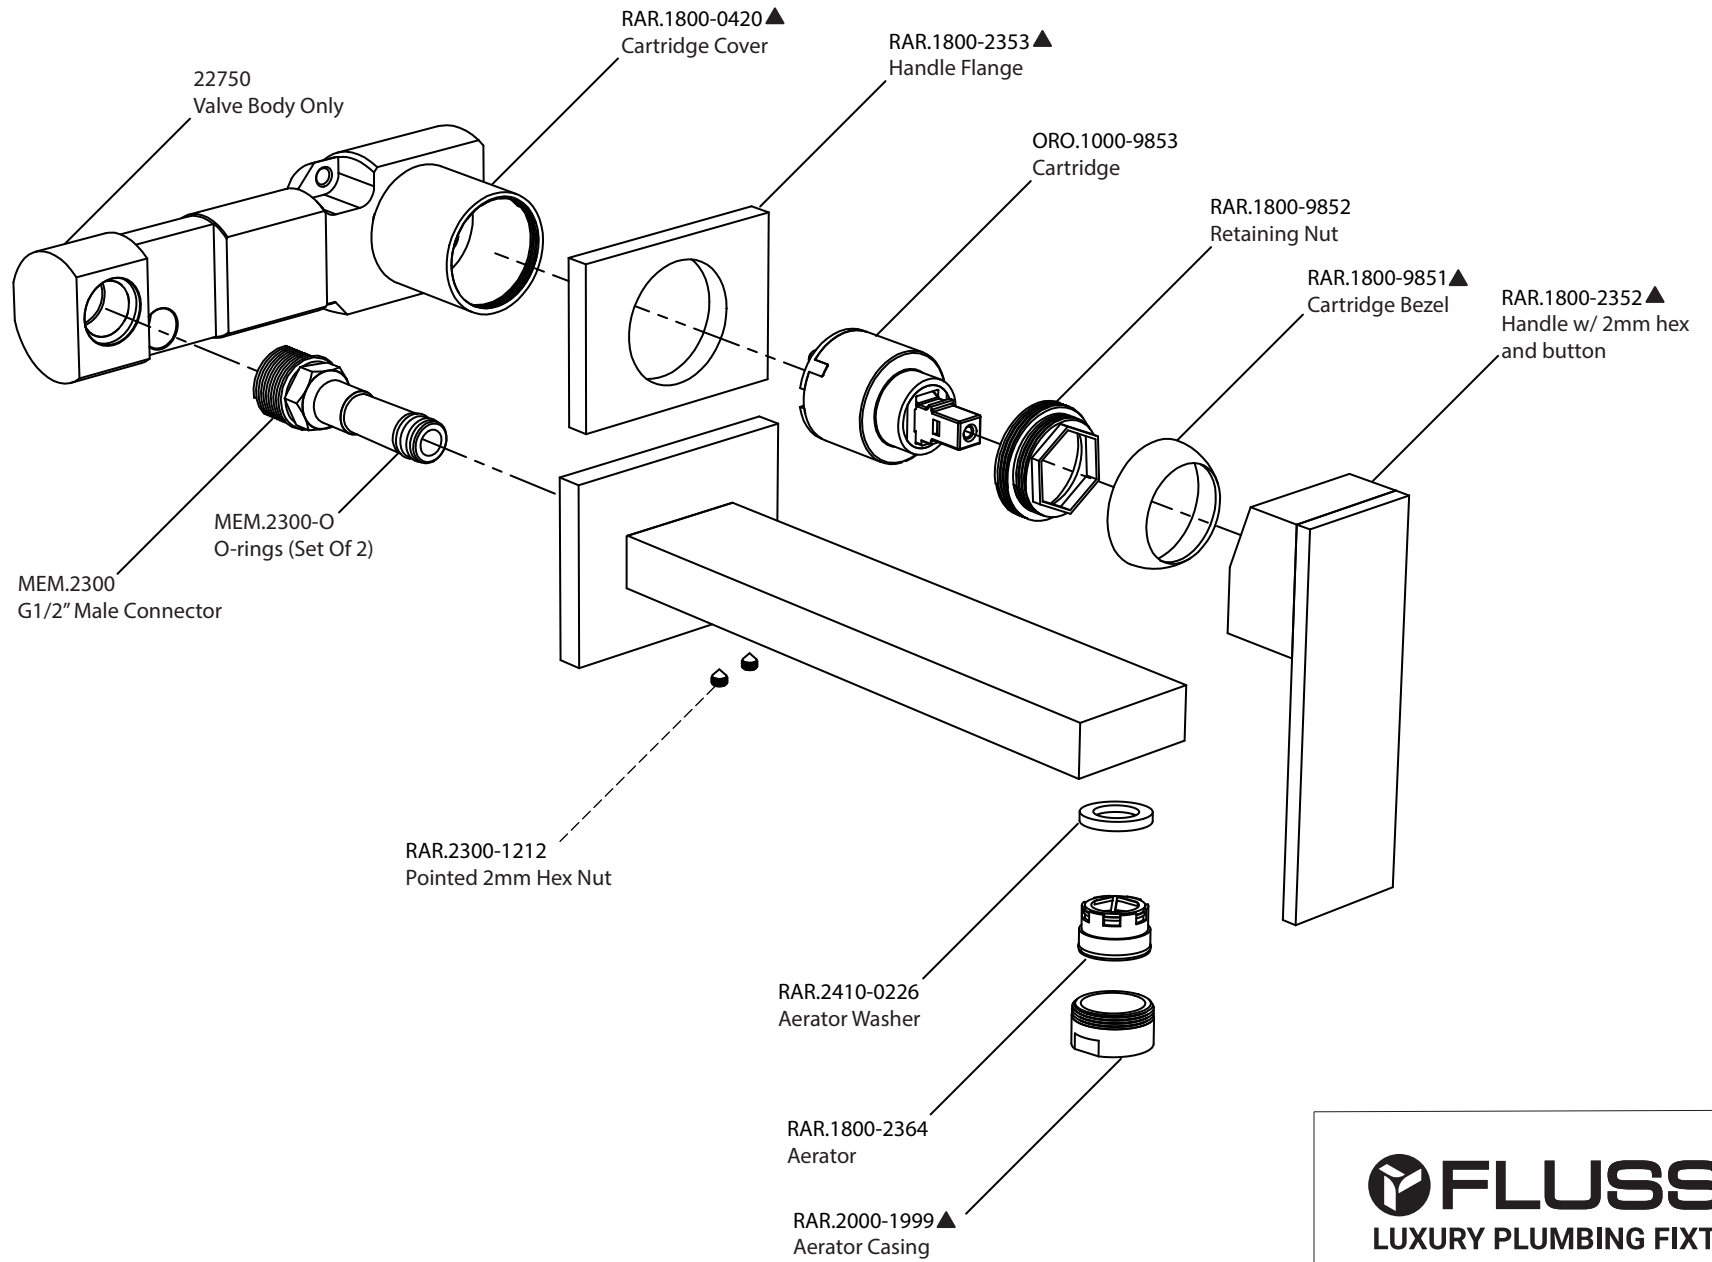

Product Parts Breakdown

FLUSSO
LUXURY PLUMBING FIXTURES

RAR.1800