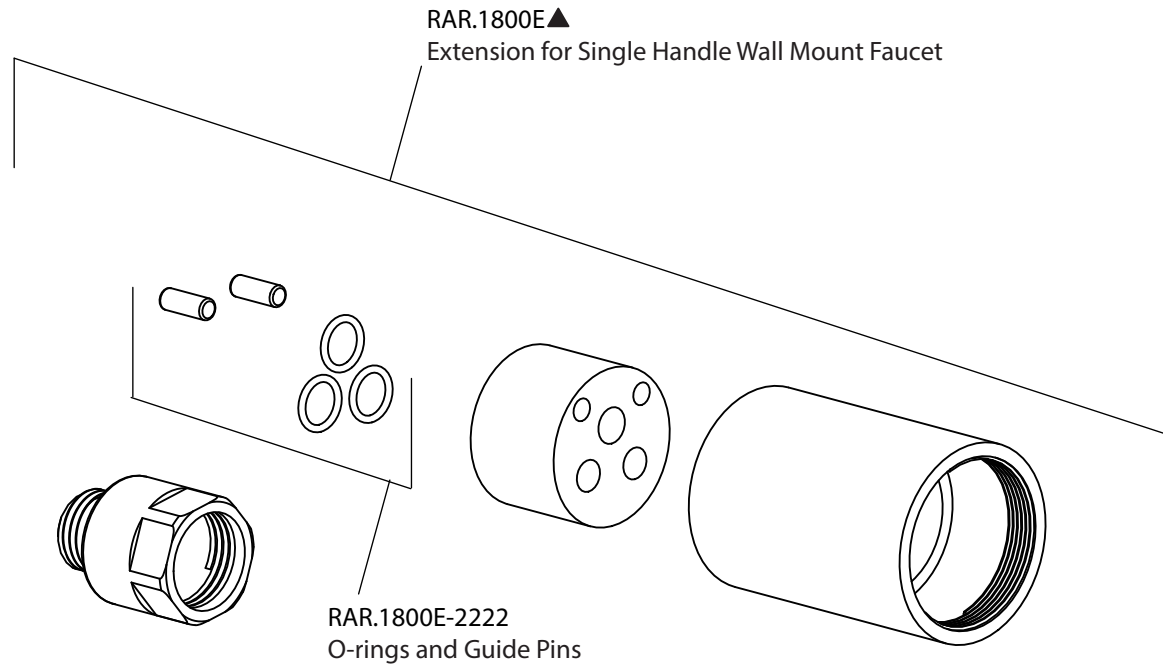

Product Parts Breakdown

RAR.1800E▲
Extension for Single Handle Wall Mount Faucet

RAR.1800E-2222
O-rings and Guide Pins

 **FLUSSO**
LUXURY PLUMBING FIXTURES

RAR.1800E

Ver 2.54