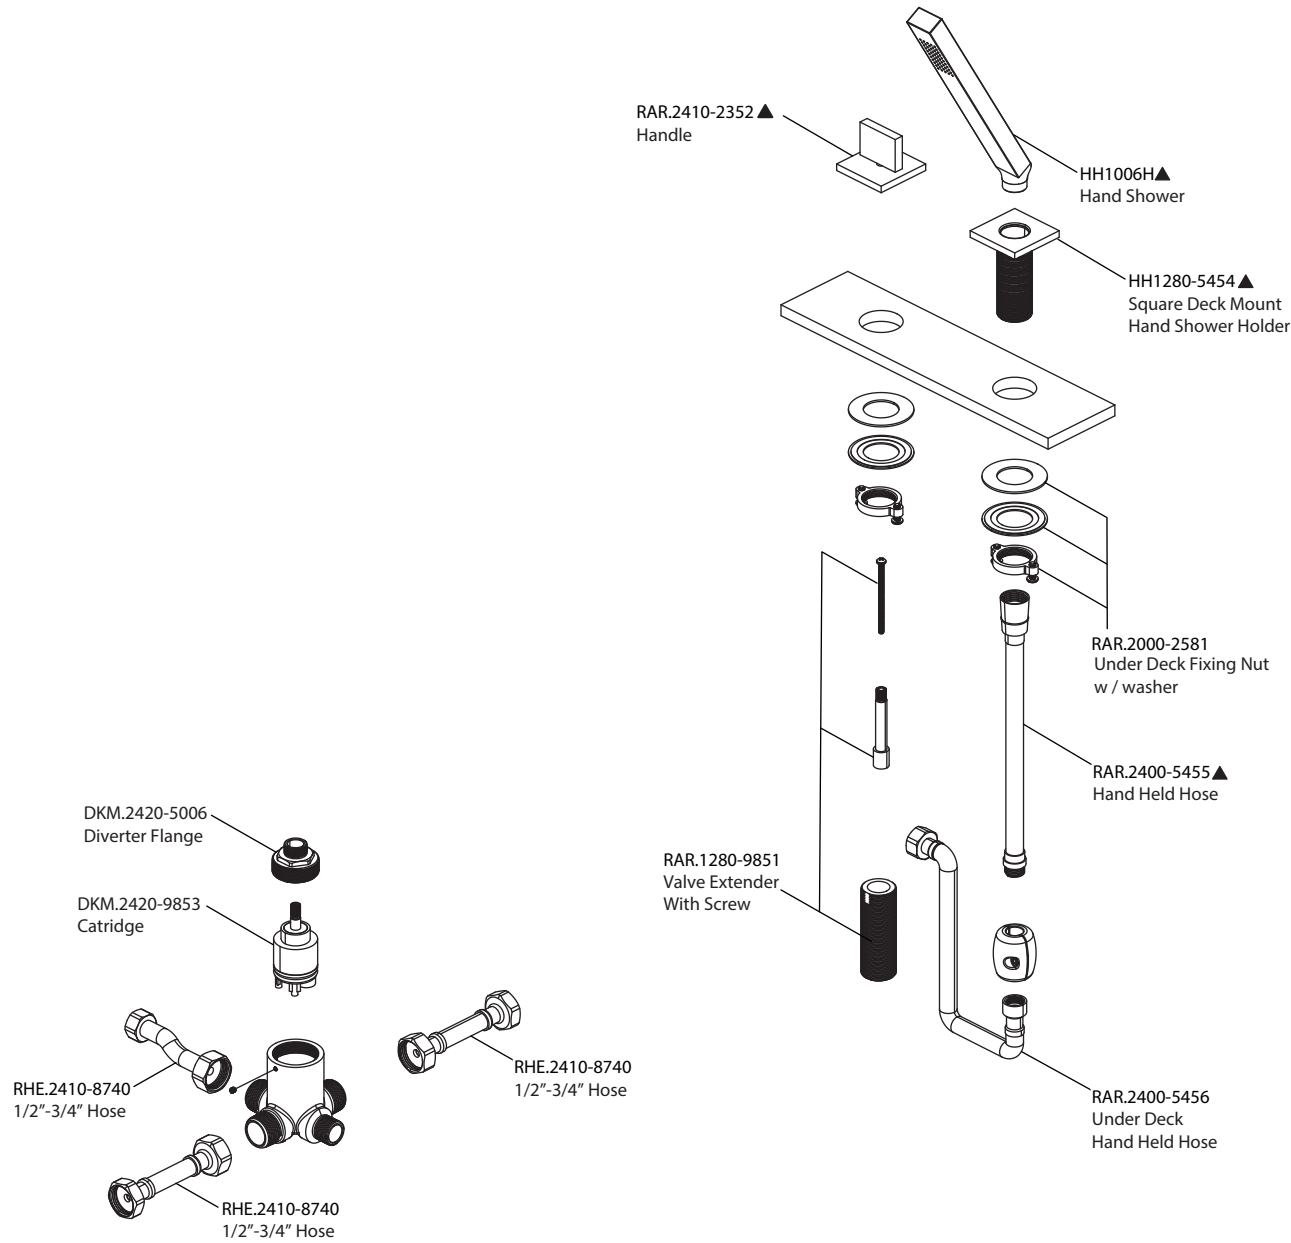

# Product Parts Breakdown

**FLUSSO**  
LUXURY PLUMBING FIXTURES

RAR.1280