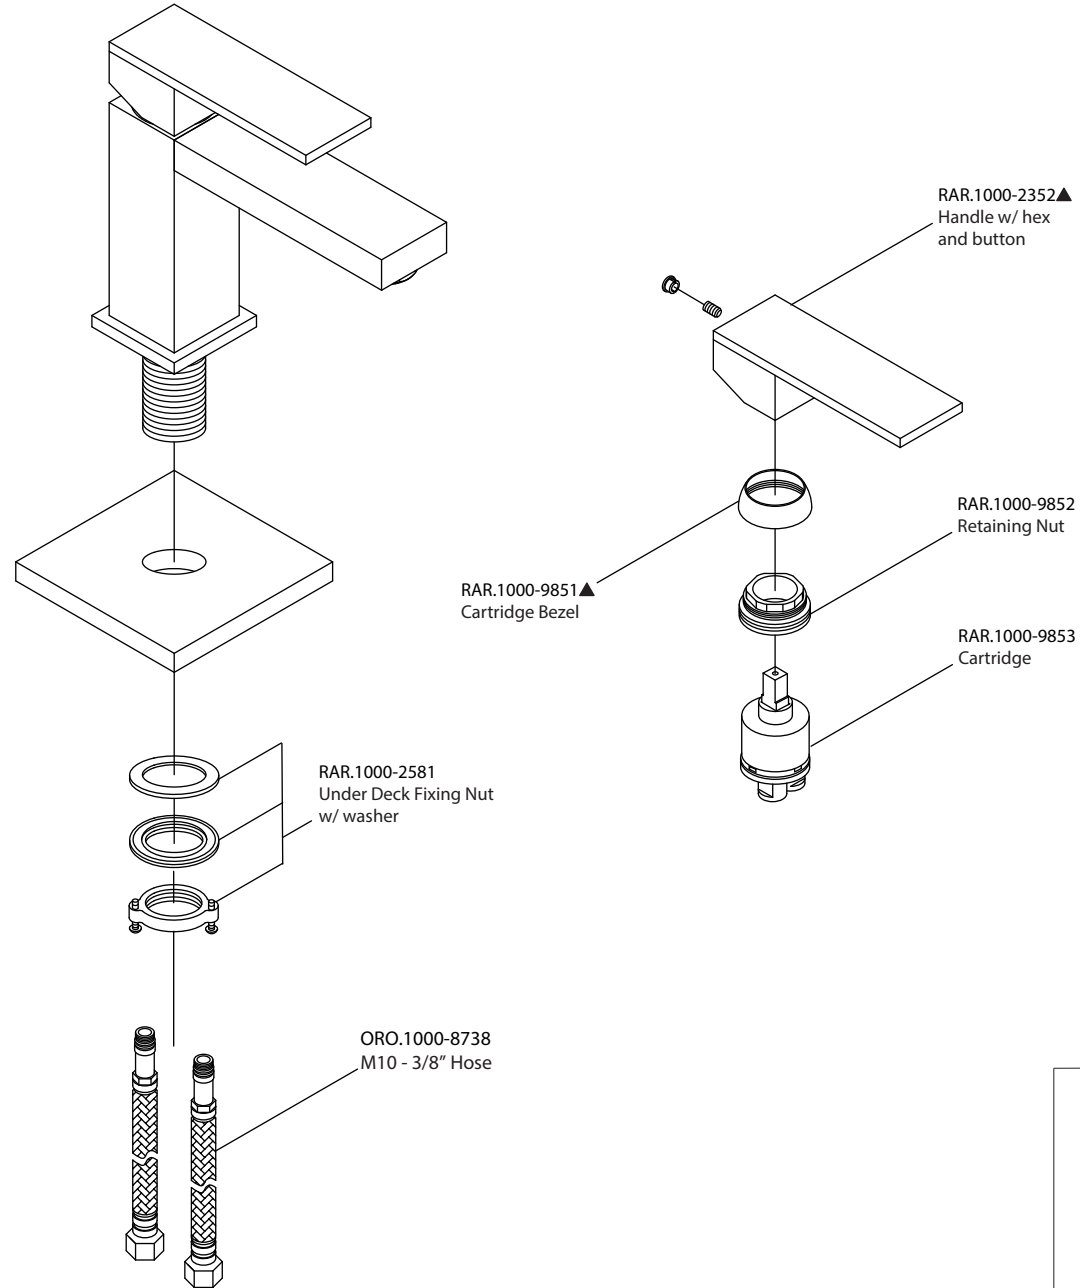

Product Parts Breakdown

FLUSSO
LUXURY PLUMBING FIXTURES

160-1000