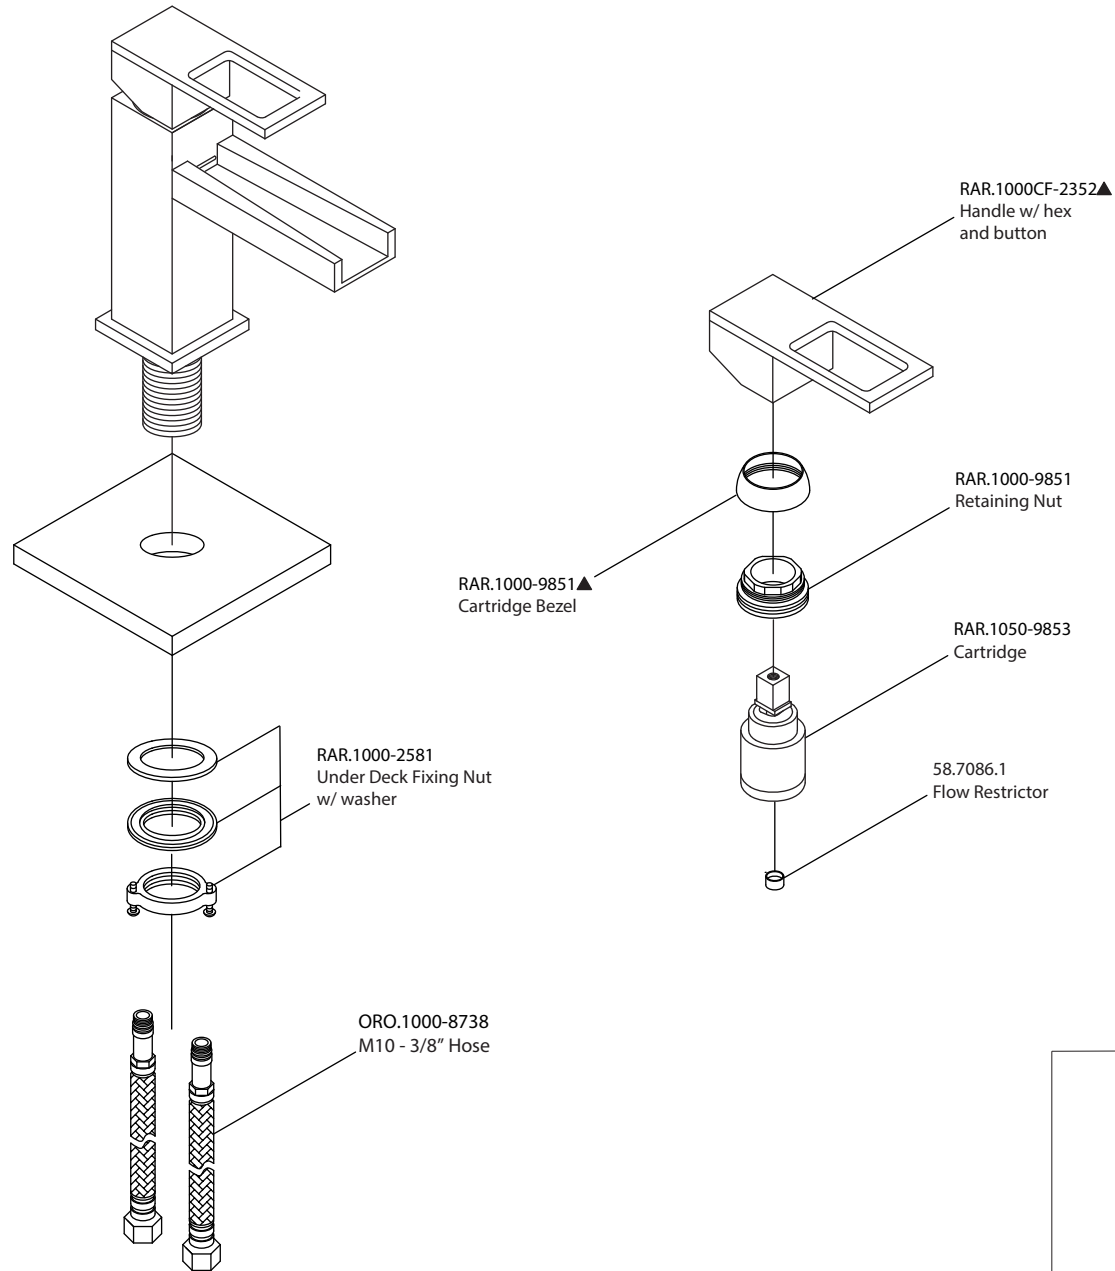

# Product Parts Breakdown

**FLUSSO**  
LUXURY PLUMBING FIXTURES

RAR.1000CF