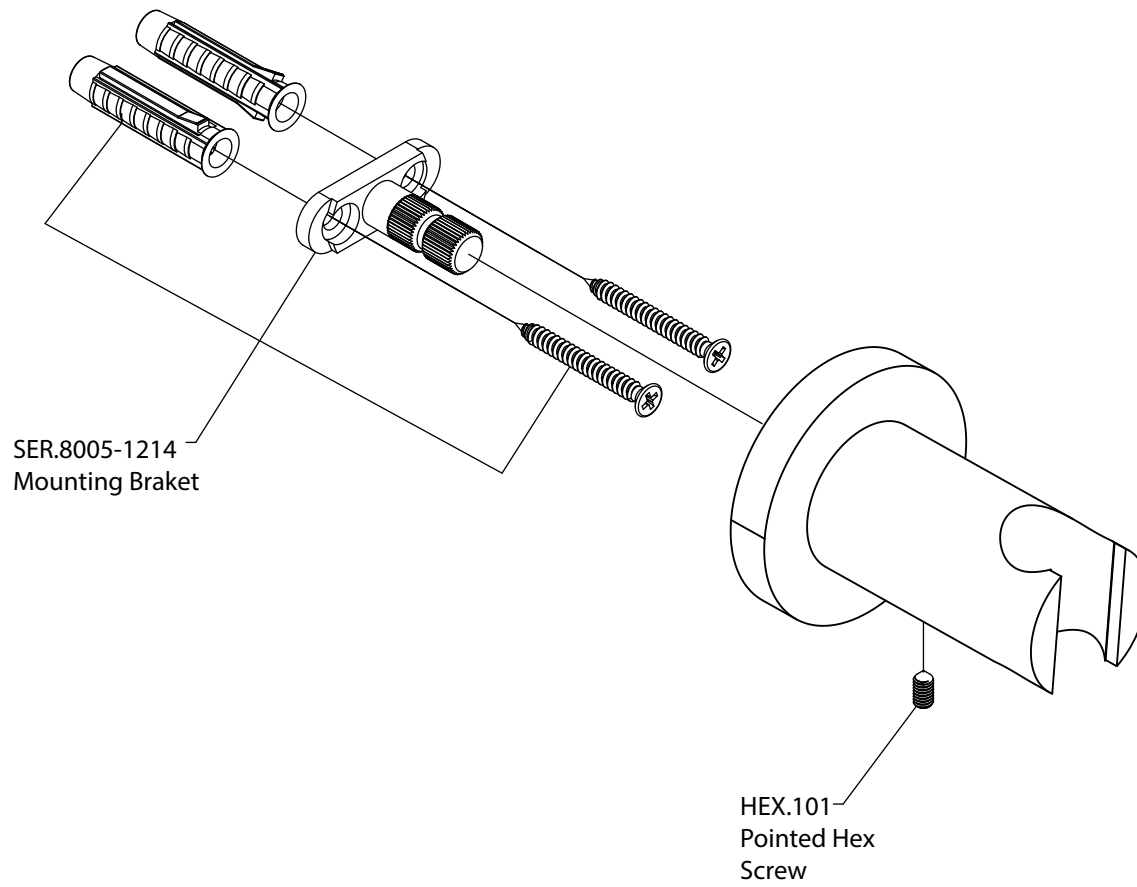

Product Parts Breakdown

Model No.ORO.8002

Ver 2.53

FLUSSO
LUXURY PLUMBING FIXTURES