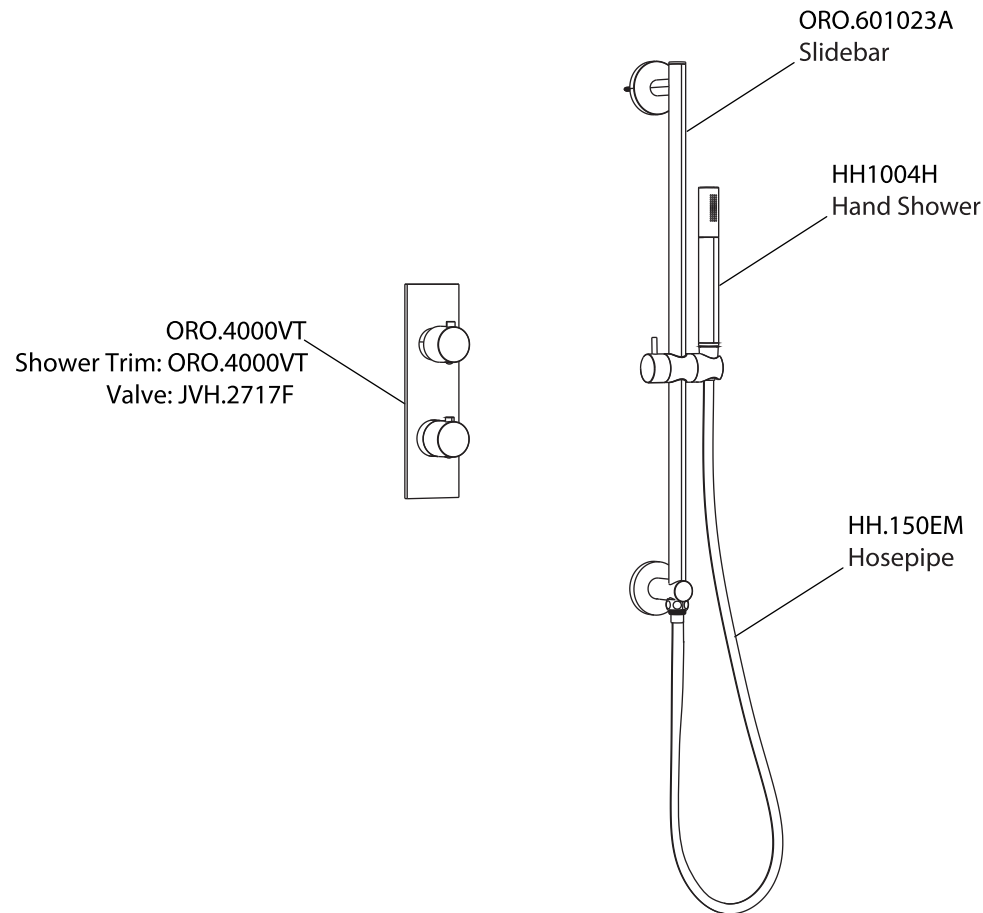

Product Parts Breakdown

Model No.ORO.7350

Ver 2.53

Product Parts Breakdown

▲ Specify Finish

Model No.HH1002A

Ver 2.53

FLUSSO
LUXURY PLUMBING FIXTURES

Product Parts Breakdown

▲ Specify Finish

Model No.HH1012SA

Ver 2.53

FLUSSO
LUXURY PLUMBING FIXTURES

Product Parts Breakdown

Model No.ORO.4000VT	Ver 2.56
 FLUSSO LUXURY PLUMBING FIXTURES	

Product Parts Breakdown

Model No. JVH.2717F

Ver 2.53

FLUSSO
LUXURY PLUMBING FIXTURES

Product Parts Breakdown

▲ Specify Finish

Model No.HH1004H

Ver 2.55

FLUSSO
LUXURY PLUMBING FIXTURES

Product Parts Breakdown

Model No. ORO.601023A **Ver** 2.55

Product Parts Breakdown

▲ Specify Finish

Model No.HH.150EM

Ver 2.54

FLUSSO
LUXURY PLUMBING FIXTURES