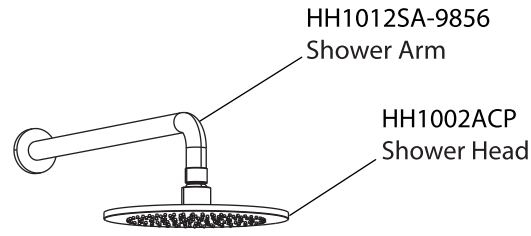

Product Parts Breakdown

Model No.ORO.7350

Ver 2.53

Product Parts Breakdown

▲ Specify Finish

Model No.HH1002A

Ver 2.53

FLUSSO
LUXURY PLUMBING FIXTURES

Product Parts Breakdown

▲ Specify Finish

Model No.HH1012SA

Ver 2.53

FLUSSO
LUXURY PLUMBING FIXTURES

Product Parts Breakdown

Model No.ORO.4000VT	Ver 2.56
 FLUSSO LUXURY PLUMBING FIXTURES	

Product Parts Breakdown

Model No. JVH.2717F

Ver 2.53

FLUSSO
LUXURY PLUMBING FIXTURES

Product Parts Breakdown

▲ Specify Finish

Model No.HH1004H

Ver 2.55

FLUSSO
LUXURY PLUMBING FIXTURES