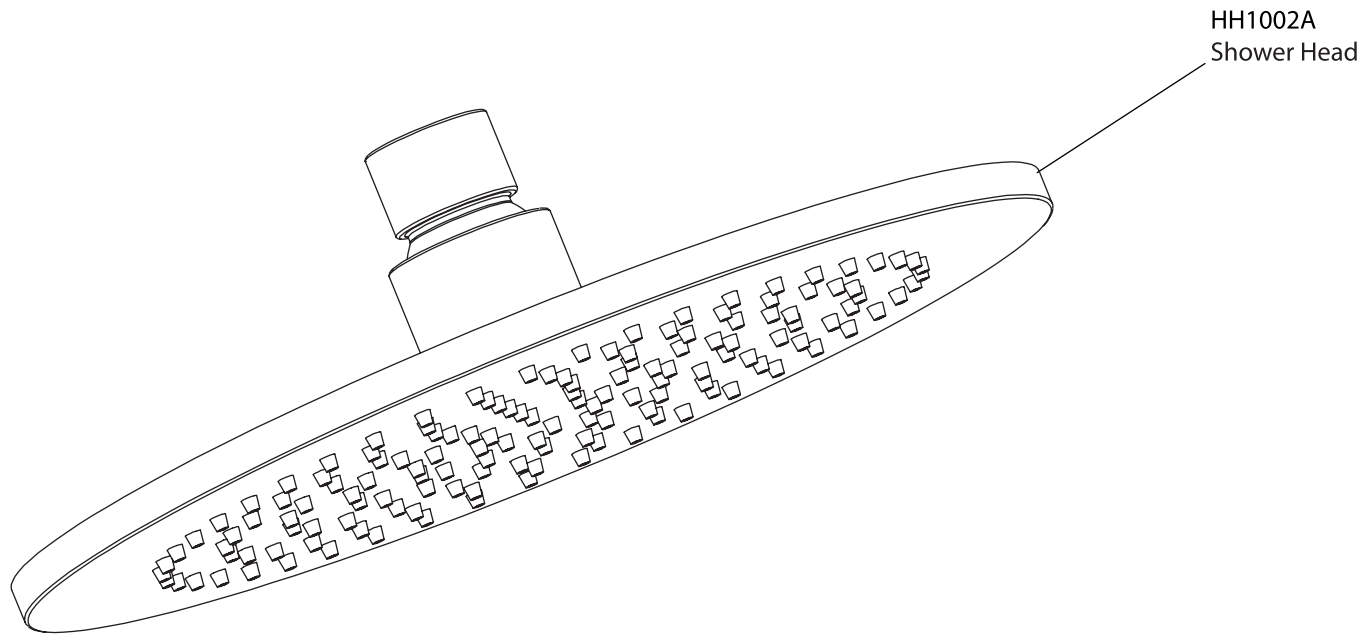

Product Parts Breakdown

Model No.ORO.7350

Ver 2.53

Product Parts Breakdown

▲ Specify Finish

Model No.HH1002A

Ver 2.53

FLUSSO
LUXURY PLUMBING FIXTURES

Product Parts Breakdown

▲ Specify Finish

Model No.HH1012SA

Ver 2.53

FLUSSO
LUXURY PLUMBING FIXTURES

Product Parts Breakdown

Model No.ORO.4000VT	Ver 2.56
 FLUSSO LUXURY PLUMBING FIXTURES	

Product Parts Breakdown

Model No. JVH.2717F

Ver 2.53

FLUSSO
LUXURY PLUMBING FIXTURES

Product Parts Breakdown

▲ Specify Finish

Model No.HH1004H

Ver 2.55

FLUSSO
LUXURY PLUMBING FIXTURES

Product Parts Breakdown

Model No. ORO.601023A **Ver** 2.55

Product Parts Breakdown

▲ Specify Finish

Model No.HH.150EM

Ver 2.54

FLUSSO
LUXURY PLUMBING FIXTURES