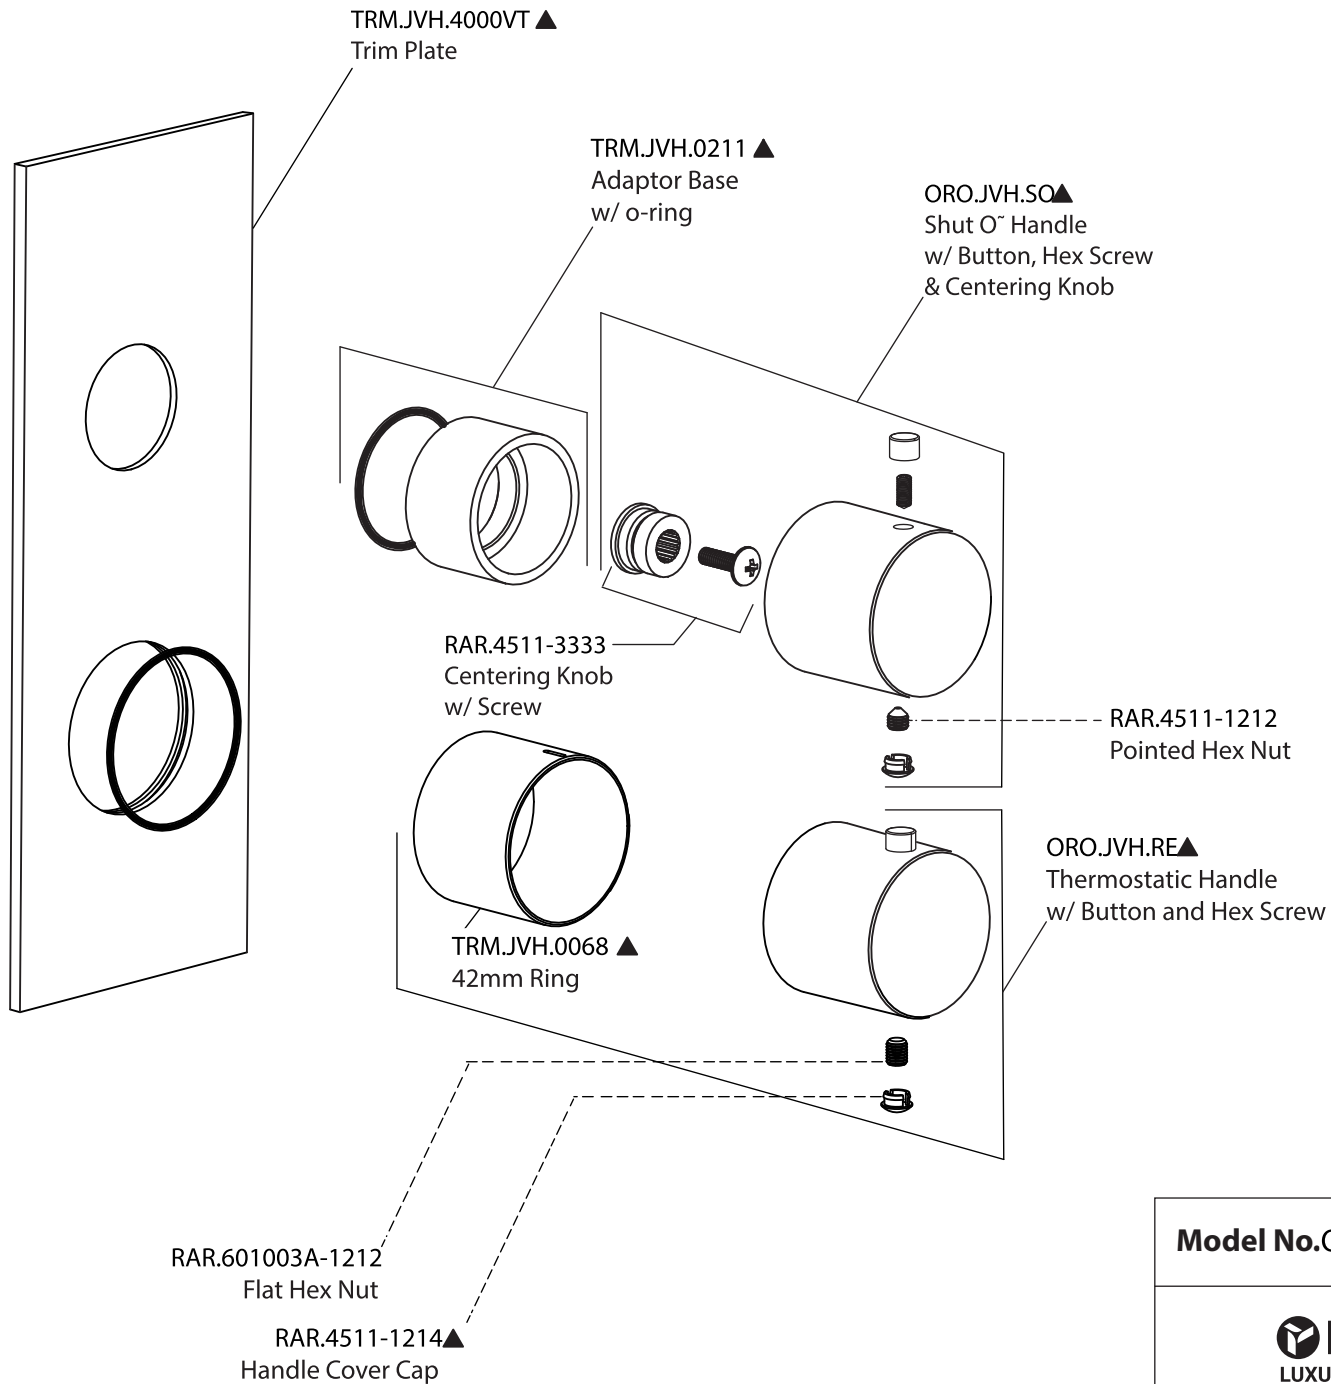

Product Parts Breakdown

Model No.ORO.7350

Ver 2.53

Product Parts Breakdown

▲ Specify Finish

Model No.HH1002A

Ver 2.53

FLUSSO
LUXURY PLUMBING FIXTURES

Product Parts Breakdown

▲ Specify Finish

Model No.HH1012SA

Ver 2.53

FLUSSO
LUXURY PLUMBING FIXTURES

Product Parts Breakdown

Model No.ORO.4000VT	Ver 2.56
 FLUSSO LUXURY PLUMBING FIXTURES	

Product Parts Breakdown

Model No. JVH.2717F

Ver 2.53

FLUSSO
LUXURY PLUMBING FIXTURES

Product Parts Breakdown

▲ Specify Finish

Model No.HH1004H

Ver 2.55

FLUSSO
LUXURY PLUMBING FIXTURES

Product Parts Breakdown

Model No. ORO.601023A **Ver** 2.55

Product Parts Breakdown

▲ Specify Finish

Model No.HH.150EM

Ver 2.54

FLUSSO
LUXURY PLUMBING FIXTURES