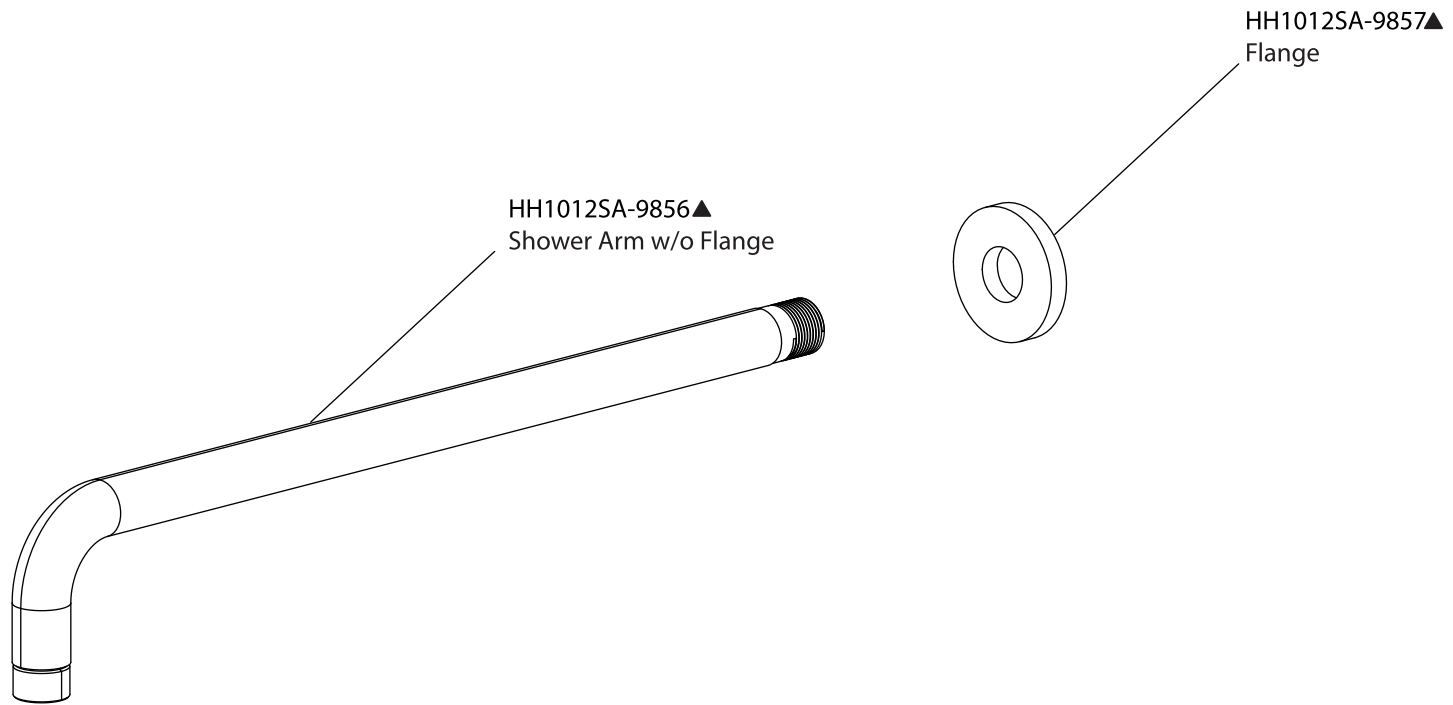

Product Parts Breakdown

Model No.ORO.7350

Ver 2.53

Product Parts Breakdown

▲ Specify Finish

Model No.HH1002A

Ver 2.53

FLUSSO
LUXURY PLUMBING FIXTURES

Product Parts Breakdown

▲ Specify Finish

Model No.HH1012SA

Ver 2.53

FLUSSO
LUXURY PLUMBING FIXTURES

Product Parts Breakdown

Model No.ORO.4000VT	Ver 2.56
 FLUSSO LUXURY PLUMBING FIXTURES	

Product Parts Breakdown

Model No. JVH.2717F

Ver 2.53

FLUSSO
LUXURY PLUMBING FIXTURES

Product Parts Breakdown

▲ Specify Finish

Model No.HH1004H

Ver 2.55

FLUSSO
LUXURY PLUMBING FIXTURES

Product Parts Breakdown

Model No. ORO.601023A **Ver** 2.55

Product Parts Breakdown

▲ Specify Finish

Model No.HH.150EM

Ver 2.54

FLUSSO
LUXURY PLUMBING FIXTURES