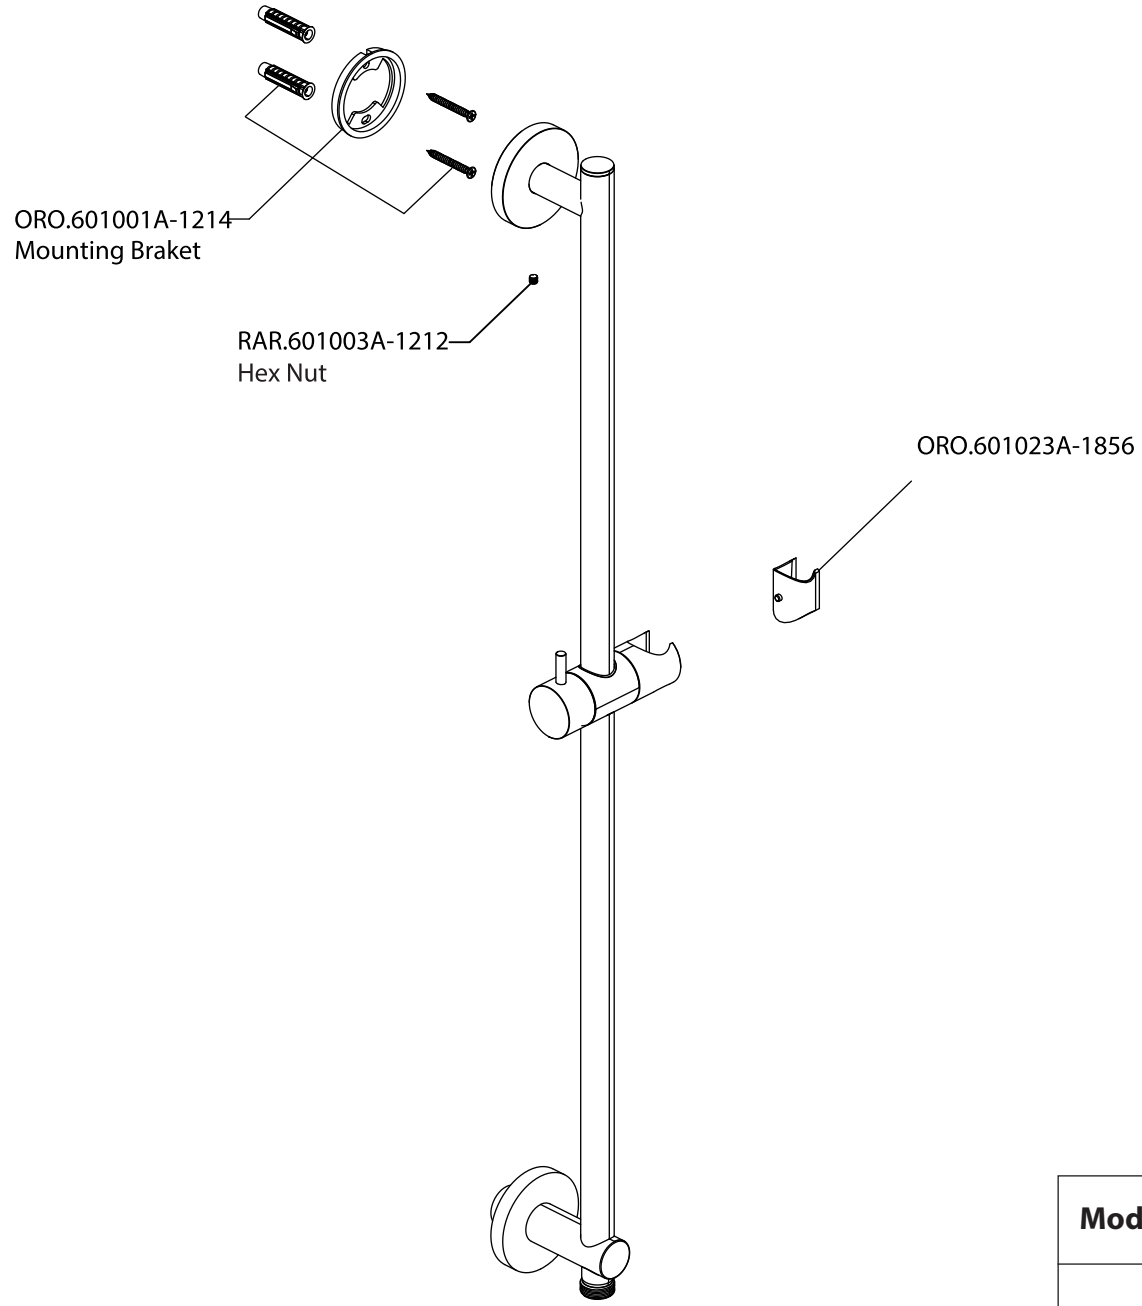

Product Parts Breakdown

Model No.ORO.7350

Ver 2.53

Product Parts Breakdown

▲ Specify Finish

Model No.HH1002A

Ver 2.53

FLUSSO
LUXURY PLUMBING FIXTURES

Product Parts Breakdown

▲ Specify Finish

Model No.HH1012SA

Ver 2.53

FLUSSO
LUXURY PLUMBING FIXTURES

Product Parts Breakdown

Model No.ORO.4000VT	Ver 2.56
 FLUSSO LUXURY PLUMBING FIXTURES	

Product Parts Breakdown

Model No. JVH.2717F

Ver 2.53

FLUSSO
LUXURY PLUMBING FIXTURES

Product Parts Breakdown

▲ Specify Finish

Model No.HH1004H

Ver 2.55

FLUSSO
LUXURY PLUMBING FIXTURES

Product Parts Breakdown

Model No. ORO.601023A **Ver** 2.55

Product Parts Breakdown

▲ Specify Finish

Model No.HH.150EM

Ver 2.54

FLUSSO
LUXURY PLUMBING FIXTURES