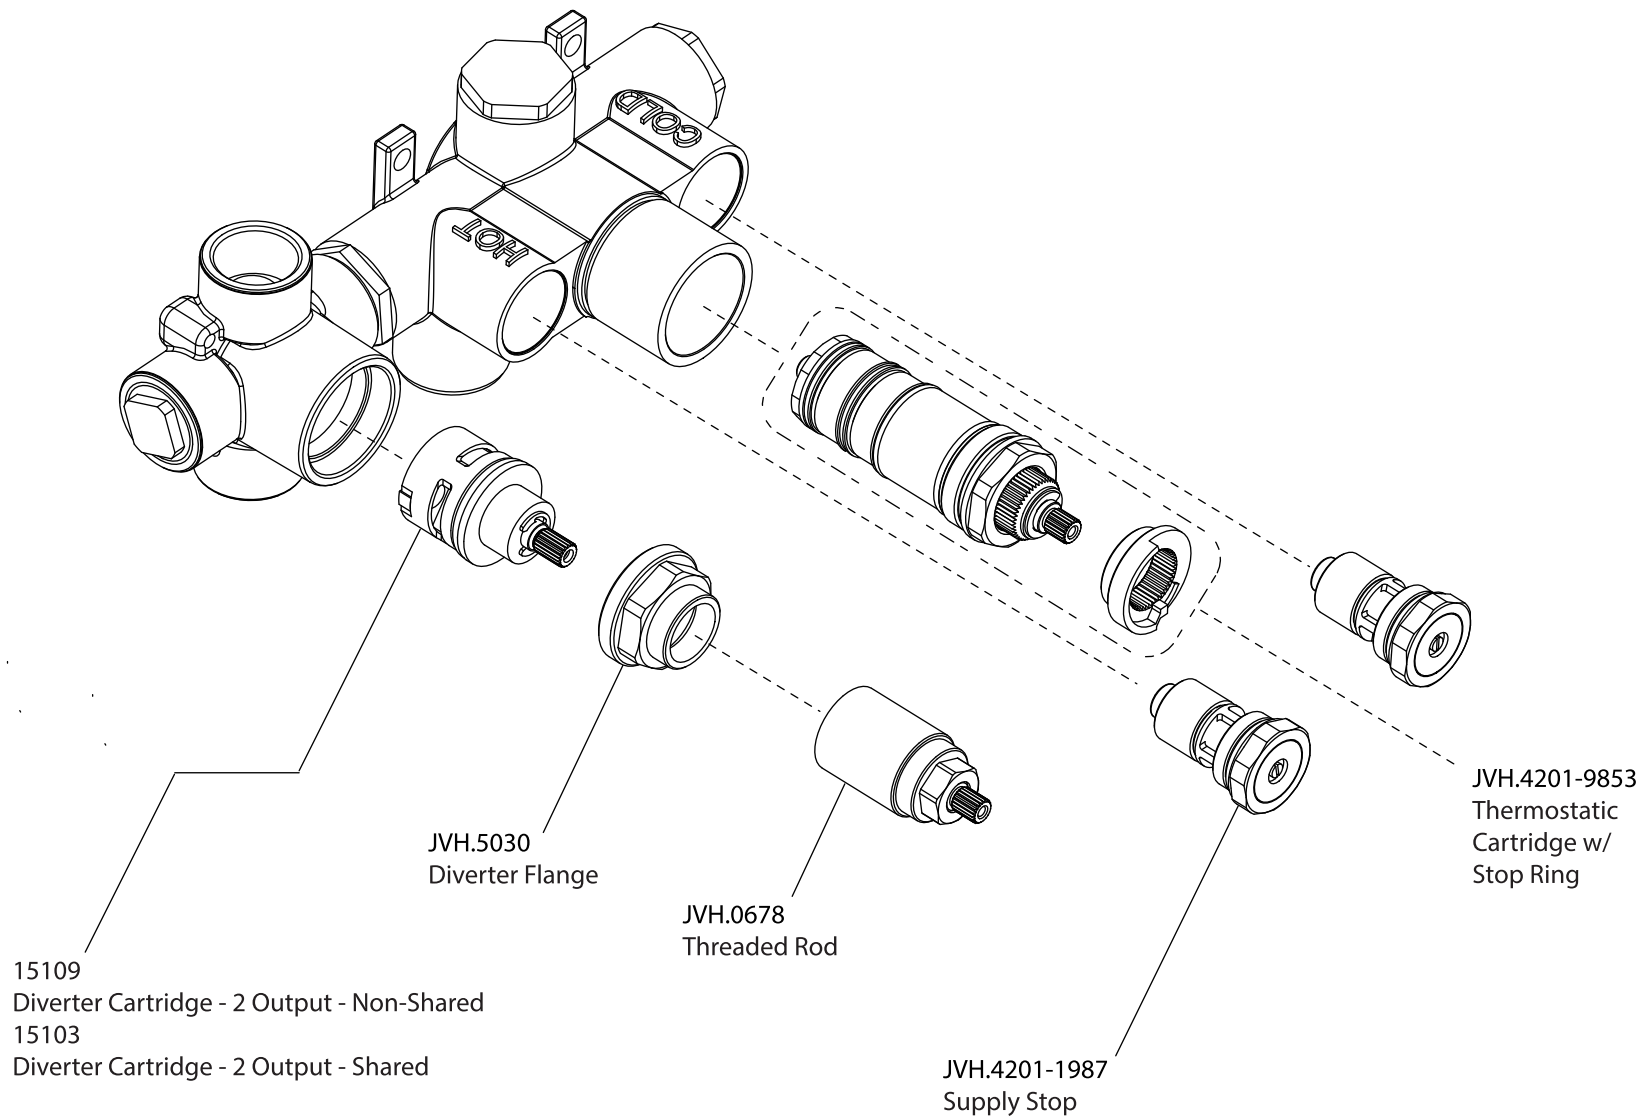

Product Parts Breakdown

Model No.ORO.7350

Ver 2.53

Product Parts Breakdown

▲ Specify Finish

Model No.HH1002A

Ver 2.53

FLUSSO
LUXURY PLUMBING FIXTURES

Product Parts Breakdown

▲ Specify Finish

Model No.HH1012SA

Ver 2.53

FLUSSO
LUXURY PLUMBING FIXTURES

Product Parts Breakdown

Model No.ORO.4000VT	Ver 2.56
 FLUSSO LUXURY PLUMBING FIXTURES	

Product Parts Breakdown

Model No. JVH.2717F

Ver 2.53

FLUSSO
LUXURY PLUMBING FIXTURES

Product Parts Breakdown

▲ Specify Finish

Model No.HH1004H

Ver 2.55

FLUSSO
LUXURY PLUMBING FIXTURES

Product Parts Breakdown

Model No. ORO.601023A **Ver** 2.55

Product Parts Breakdown

▲ Specify Finish

Model No.HH.150EM

Ver 2.54

FLUSSO
LUXURY PLUMBING FIXTURES