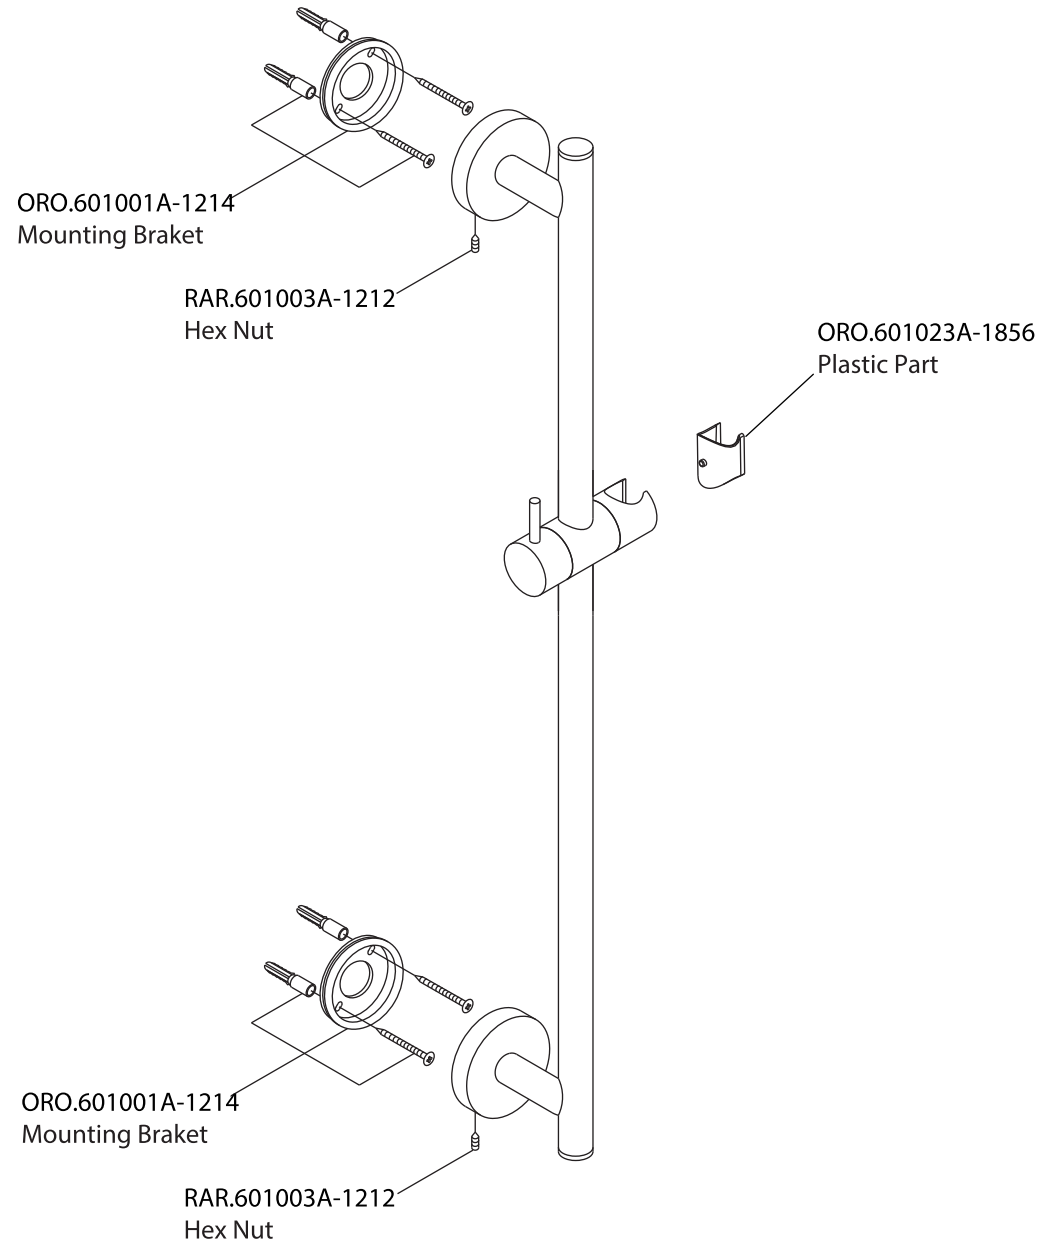

Product Parts Breakdown

▲ Specify Finish

Model No.ORO.7300

Ver 2.53

FLUSSO
LUXURY PLUMBING FIXTURES

Product Parts Breakdown

▲ Specify Finish

HH1002A
Shower Head

Model No.HH1002A

Ver 2.53

FLUSSO
LUXURY PLUMBING FIXTURES

Product Parts Breakdown

▲ Specify Finish

Model No.HH1012SA

Ver 2.53

FLUSSO
LUXURY PLUMBING FIXTURES

Product Parts Breakdown

Model No.ORO.4000VT	Ver 2.56
 FLUSSO LUXURY PLUMBING FIXTURES	

Product Parts Breakdown

Model No. JVH.2717F

Ver 2.53

FLUSSO
LUXURY PLUMBING FIXTURES

Product Parts Breakdown

▲ Specify Finish

Model No.HH1004H

Ver 2.55

FLUSSO
LUXURY PLUMBING FIXTURES

Product Parts Breakdown

Model No.ORO.601001A **Ver** 2.55

Product Parts Breakdown

Model No.ORO.5502

Ver 2.53