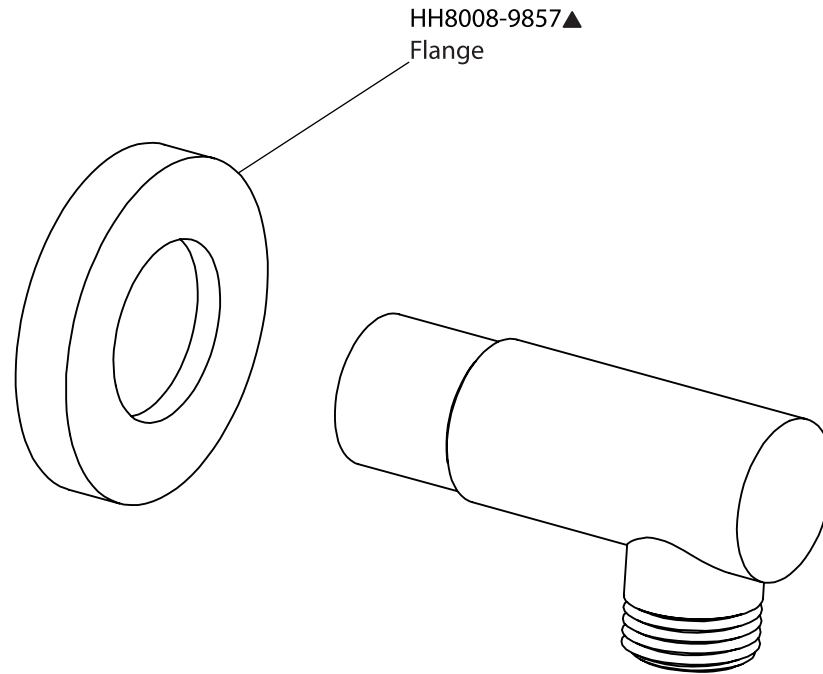

Product Parts Breakdown

▲ Specify Finish

Model No.ORO.7300

Ver 2.53

FLUSSO
LUXURY PLUMBING FIXTURES

Product Parts Breakdown

▲ Specify Finish

HH1002A
Shower Head

Product Parts Breakdown

Model No.ORO.4000VT	Ver 2.56
 FLUSSO LUXURY PLUMBING FIXTURES	

Product Parts Breakdown

Model No. JVH.2717F

Ver 2.53

FLUSSO
LUXURY PLUMBING FIXTURES

Product Parts Breakdown

▲ Specify Finish

Model No.HH1004H

Ver 2.55

FLUSSO
LUXURY PLUMBING FIXTURES

Product Parts Breakdown

Model No.ORO.601001A **Ver** 2.55

Product Parts Breakdown

Model No.ORO.5502

Ver 2.53

Product Parts Breakdown

▲ Specify Finish

Model No.HH.150EM

Ver 2.54

FLUSSO
LUXURY PLUMBING FIXTURES