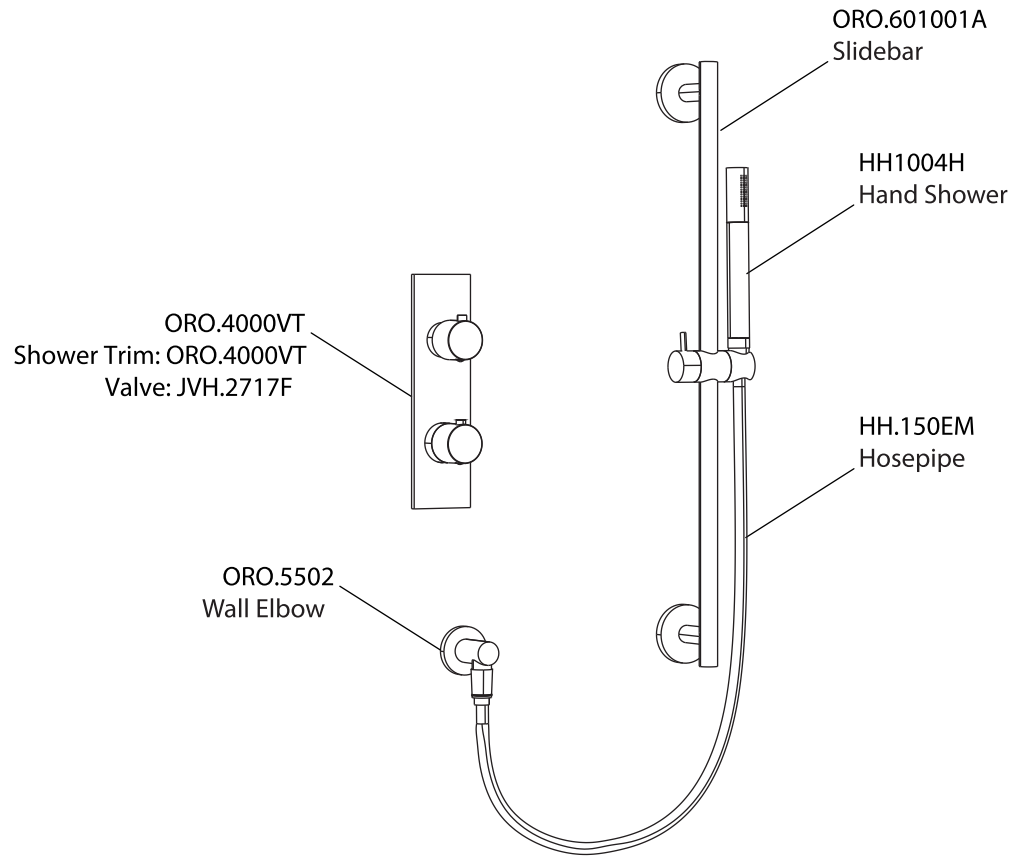

Product Parts Breakdown

▲ Specify Finish

Model No.ORO.7300

Ver 2.53

FLUSSO
LUXURY PLUMBING FIXTURES

Product Parts Breakdown

▲ Specify Finish

HH1002A
Shower Head

Model No.HH1002A

Ver 2.53

FLUSSO
LUXURY PLUMBING FIXTURES

Product Parts Breakdown

▲ Specify Finish

Model No.HH1012SA

Ver 2.53

FLUSSO
LUXURY PLUMBING FIXTURES

Product Parts Breakdown

Model No.ORO.4000VT	Ver 2.56
 FLUSSO LUXURY PLUMBING FIXTURES	

Product Parts Breakdown

Model No. JVH.2717F

Ver 2.53

FLUSSO
LUXURY PLUMBING FIXTURES

Product Parts Breakdown

▲ Specify Finish

Model No.HH1004H

Ver 2.55

FLUSSO
LUXURY PLUMBING FIXTURES

Product Parts Breakdown

Model No.ORO.601001A **Ver** 2.55

Product Parts Breakdown

Model No.ORO.5502

Ver 2.53