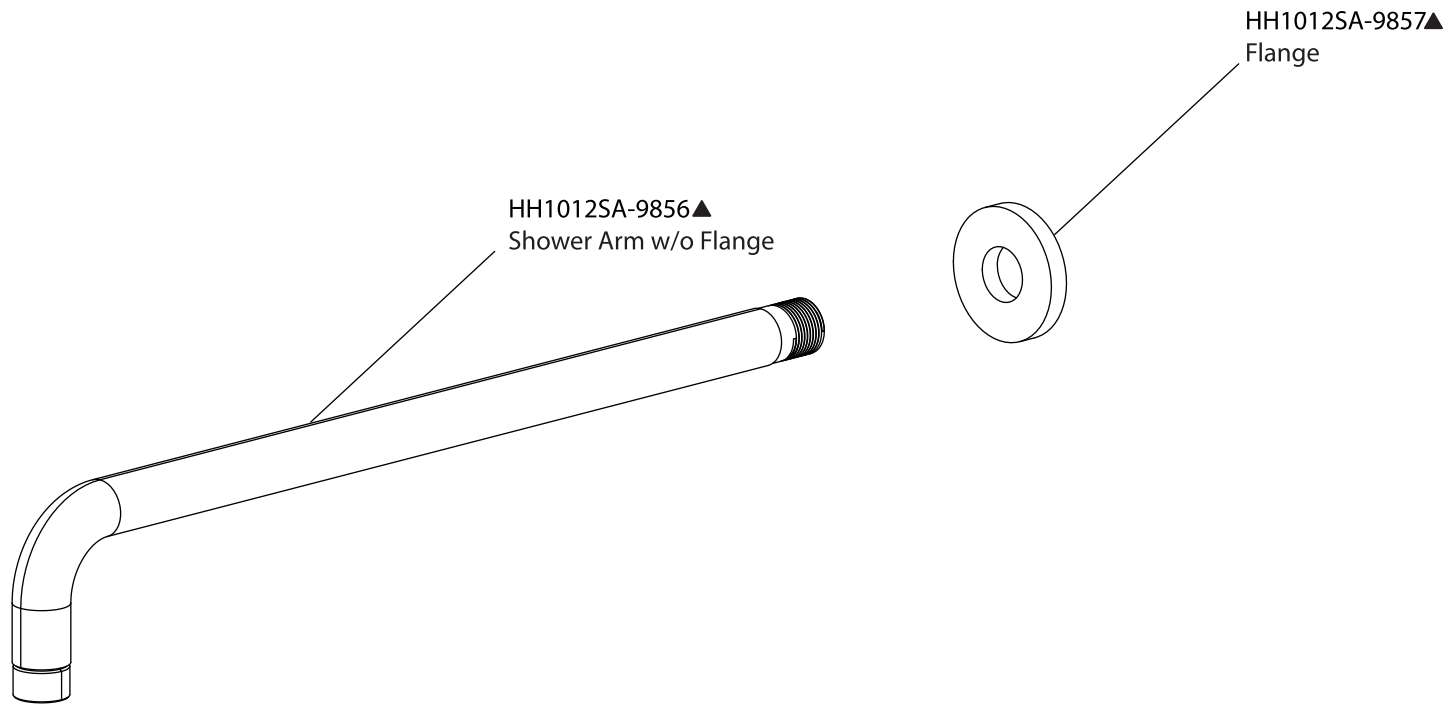

Product Parts Breakdown

▲ Specify Finish

Model No.ORO.7300

Ver 2.53

FLUSSO
LUXURY PLUMBING FIXTURES

Product Parts Breakdown

▲ Specify Finish

HH1002A
Shower Head

Model No.HH1002A

Ver 2.53

FLUSSO
LUXURY PLUMBING FIXTURES

Product Parts Breakdown

▲ Specify Finish

Model No.HH1012SA

Ver 2.53

FLUSSO
LUXURY PLUMBING FIXTURES

Product Parts Breakdown

Model No.ORO.4000VT	Ver 2.56
 FLUSSO LUXURY PLUMBING FIXTURES	

Product Parts Breakdown

Model No. JVH.2717F

Ver 2.53

FLUSSO
LUXURY PLUMBING FIXTURES

Product Parts Breakdown

▲ Specify Finish

Model No.HH1004H

Ver 2.55

FLUSSO
LUXURY PLUMBING FIXTURES

Product Parts Breakdown

Model No.ORO.601001A **Ver** 2.55

Product Parts Breakdown

Model No.ORO.5502

Ver 2.53