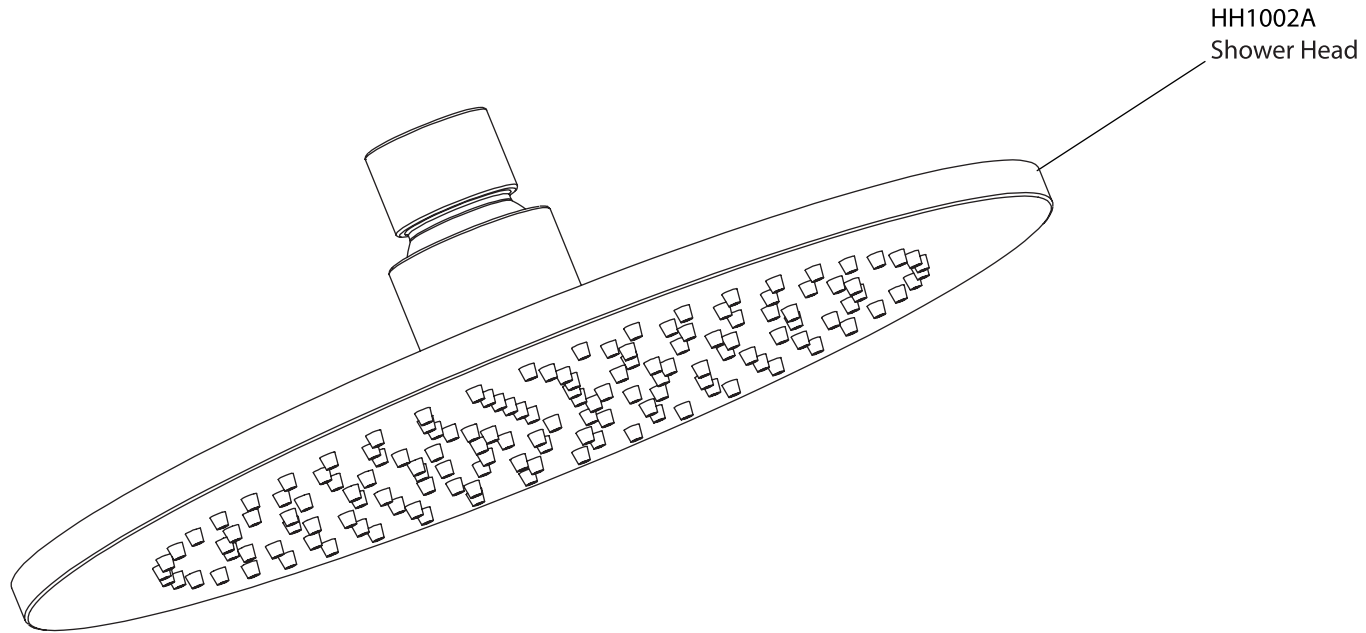

Product Parts Breakdown

▲ Specify Finish

Model No.ORO.7300

Ver 2.53

FLUSSO
LUXURY PLUMBING FIXTURES

Product Parts Breakdown

▲ Specify Finish

HH1002A
Shower Head

Model No.HH1002A

Ver 2.53

FLUSSO
LUXURY PLUMBING FIXTURES

Product Parts Breakdown

▲ Specify Finish

Model No.HH1012SA

Ver 2.53

FLUSSO
LUXURY PLUMBING FIXTURES

Product Parts Breakdown

Model No.ORO.4000VT	Ver 2.56
 FLUSSO LUXURY PLUMBING FIXTURES	

Product Parts Breakdown

Model No. JVH.2717F

Ver 2.53

FLUSSO
LUXURY PLUMBING FIXTURES

Product Parts Breakdown

▲ Specify Finish

Model No.HH1004H

Ver 2.55

FLUSSO
LUXURY PLUMBING FIXTURES

Product Parts Breakdown

Model No.ORO.601001A **Ver** 2.55

Product Parts Breakdown

Model No.ORO.5502

Ver 2.53