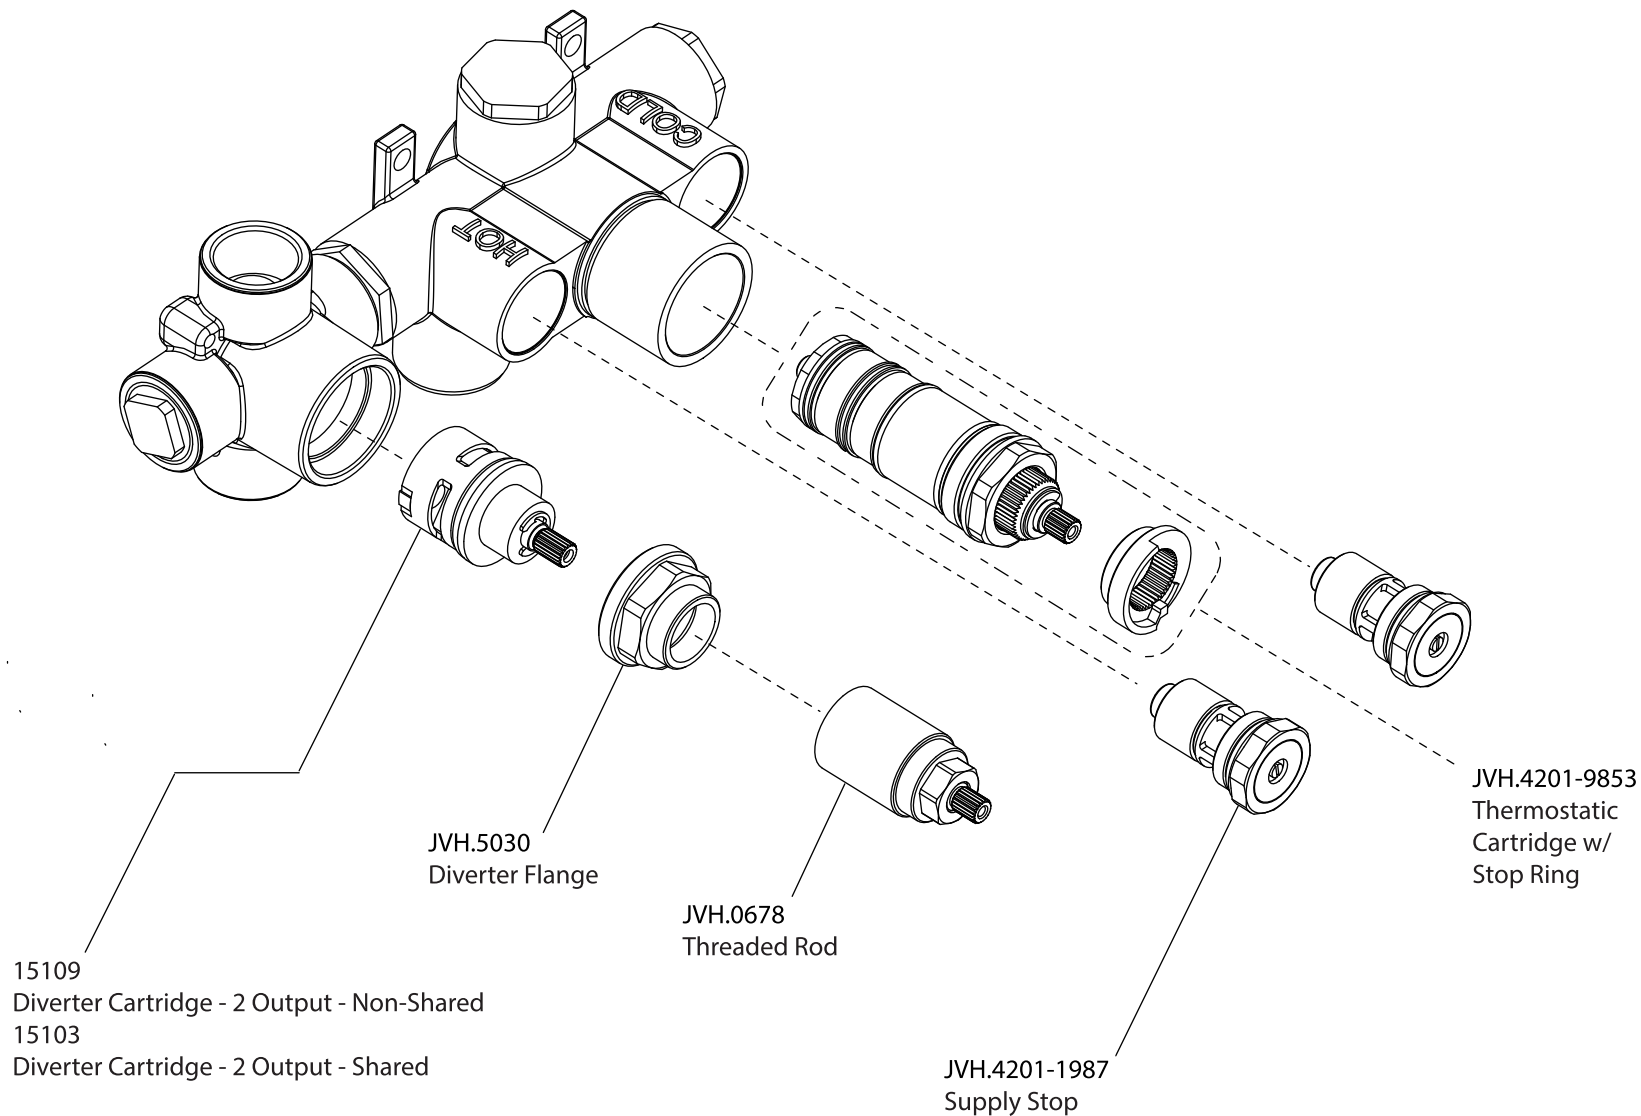

Product Parts Breakdown

▲ Specify Finish

Model No.ORO.7300

Ver 2.53

FLUSSO
LUXURY PLUMBING FIXTURES

Product Parts Breakdown

▲ Specify Finish

HH1002A
Shower Head

Model No.HH1002A

Ver 2.53

FLUSSO
LUXURY PLUMBING FIXTURES

Product Parts Breakdown

▲ Specify Finish

Model No.HH1012SA

Ver 2.53

FLUSSO
LUXURY PLUMBING FIXTURES

Product Parts Breakdown

Model No.ORO.4000VT	Ver 2.56
 FLUSSO LUXURY PLUMBING FIXTURES	

Product Parts Breakdown

Model No. JVH.2717F

Ver 2.53

FLUSSO
LUXURY PLUMBING FIXTURES

Product Parts Breakdown

▲ Specify Finish

Model No.HH1004H

Ver 2.55

FLUSSO
LUXURY PLUMBING FIXTURES

Product Parts Breakdown

Model No.ORO.601001A **Ver** 2.55

Product Parts Breakdown

Model No.ORO.5502

Ver 2.53