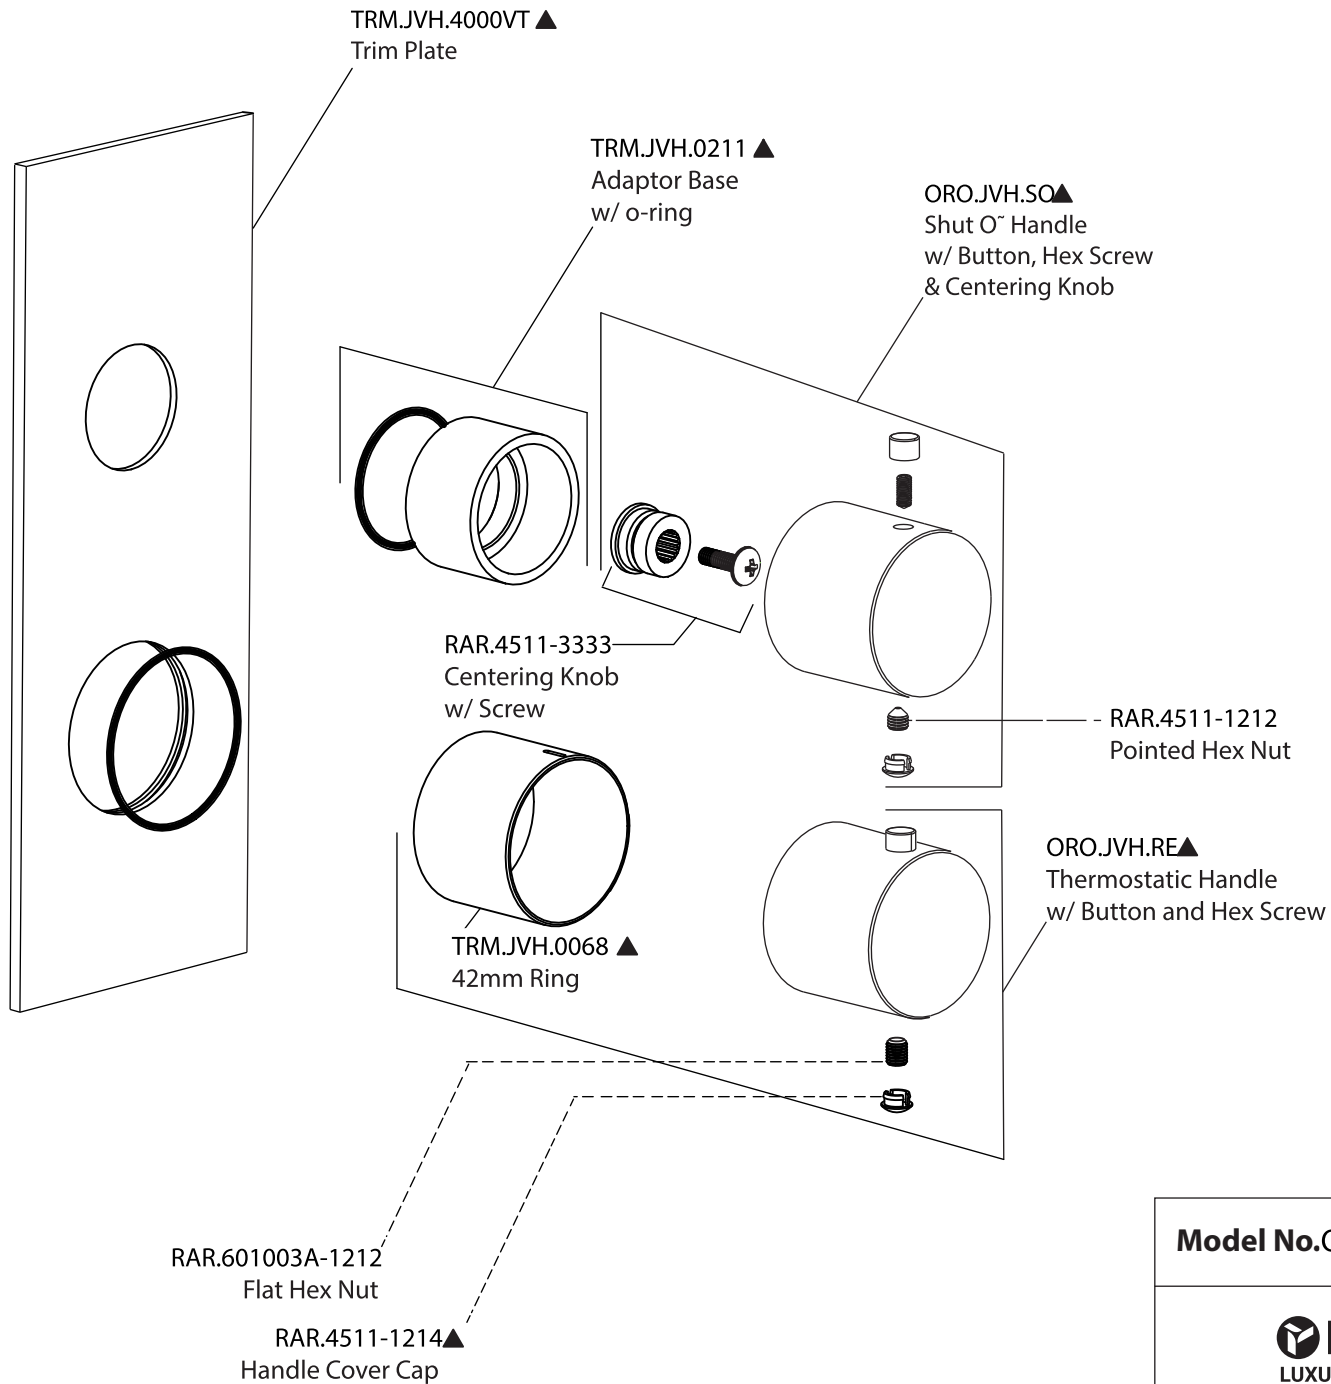

Product Parts Breakdown

▲ Specify Finish

Model No.ORO.7300

Ver 2.53

FLUSSO
LUXURY PLUMBING FIXTURES

Product Parts Breakdown

▲ Specify Finish

HH1002A
Shower Head

Model No.HH1002A

Ver 2.53

FLUSSO
LUXURY PLUMBING FIXTURES

Product Parts Breakdown

▲ Specify Finish

Model No.HH1012SA

Ver 2.53

FLUSSO
LUXURY PLUMBING FIXTURES

Product Parts Breakdown

Model No.ORO.4000VT	Ver 2.56
 FLUSSO LUXURY PLUMBING FIXTURES	

Product Parts Breakdown

Model No. JVH.2717F

Ver 2.53

FLUSSO
LUXURY PLUMBING FIXTURES

Product Parts Breakdown

▲ Specify Finish

Model No.HH1004H

Ver 2.55

FLUSSO
LUXURY PLUMBING FIXTURES

Product Parts Breakdown

Model No.ORO.601001A **Ver** 2.55

Product Parts Breakdown

Model No.ORO.5502

Ver 2.53