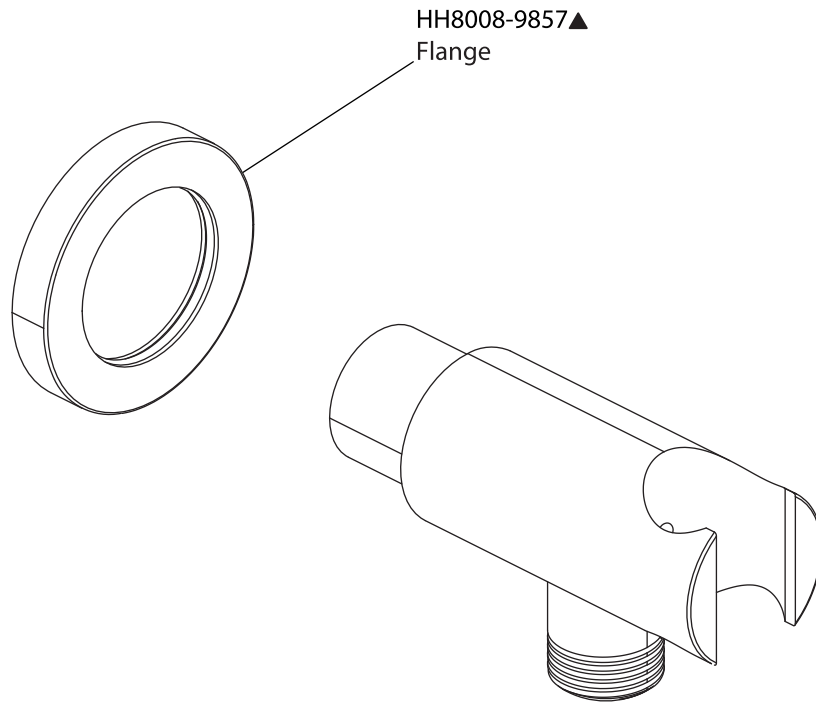

Product Parts Breakdown

Model No.ORO.7250

Ver 2.53

Product Parts Breakdown

▲ Specify Finish

Model No.HH1002A

Ver 2.53

FLUSSO
LUXURY PLUMBING FIXTURES

Product Parts Breakdown

▲ Specify Finish

Model No.HH1012SA

Ver 2.53

FLUSSO
LUXURY PLUMBING FIXTURES

Product Parts Breakdown

Model No.ORO.4000VT	Ver 2.56
 FLUSSO LUXURY PLUMBING FIXTURES	

Product Parts Breakdown

Model No. JVH.2717F

Ver 2.54

FLUSSO
LUXURY PLUMBING FIXTURES

Product Parts Breakdown

▲ Specify Finish

Model No.HH1004H

Ver 2.55

FLUSSO
LUXURY PLUMBING FIXTURES

Product Parts Breakdown

▲ Specify Finish

Model No.HH8008

Ver 2.54

FLUSSO
LUXURY PLUMBING FIXTURES

Product Parts Breakdown

▲ Specify Finish

Model No.HH.150EM