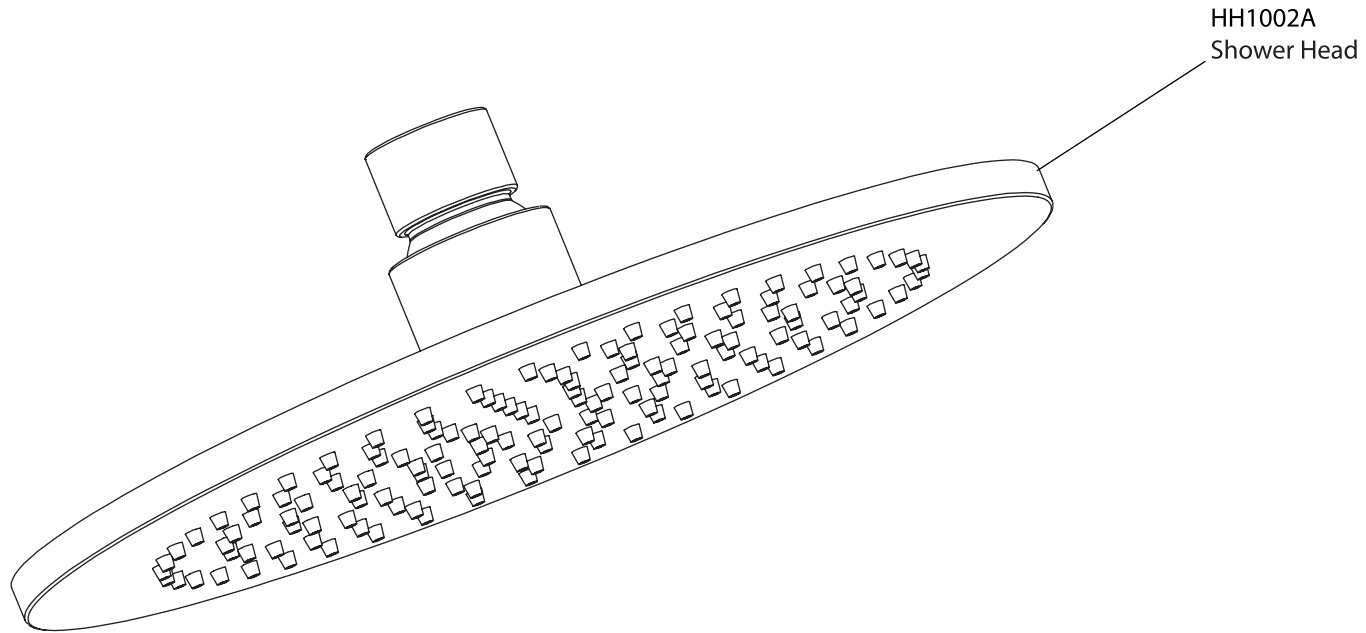

Product Parts Breakdown

Model No.ORO.7250

Ver 2.53

Product Parts Breakdown

▲ Specify Finish

Model No.HH1002A

Ver 2.53

FLUSSO
LUXURY PLUMBING FIXTURES

Product Parts Breakdown

▲ Specify Finish

Model No.HH1012SA

Ver 2.53

FLUSSO
LUXURY PLUMBING FIXTURES

Product Parts Breakdown

Model No.ORO.4000VT	Ver 2.56
 FLUSSO LUXURY PLUMBING FIXTURES	

Product Parts Breakdown

Model No. JVH.2717F

Ver 2.54

FLUSSO
LUXURY PLUMBING FIXTURES

Product Parts Breakdown

▲ Specify Finish

Model No.HH1004H

Ver 2.55

FLUSSO
LUXURY PLUMBING FIXTURES

Product Parts Breakdown

▲ Specify Finish

Model No.HH8008

Ver 2.54

FLUSSO
LUXURY PLUMBING FIXTURES

Product Parts Breakdown

▲ Specify Finish

Model No.HH.150EM