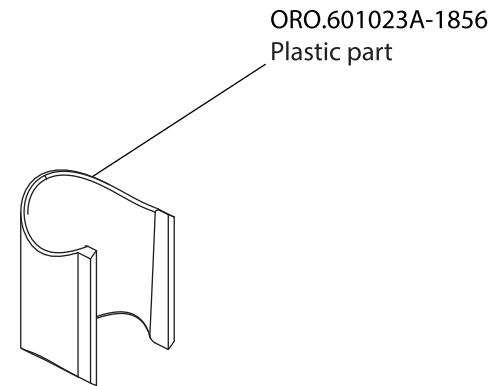

Model No. JVH.2717F

Ver 2.54

FLUSSO
LUXURY PLUMBING FIXTURES

Product Parts Breakdown

▲ Specify Finish

Model No.HH1004H

Ver 2.55

FLUSSO
LUXURY PLUMBING FIXTURES

Product Parts Breakdown

▲ Specify Finish

Model No.HH8008

Ver 2.54

FLUSSO
LUXURY PLUMBING FIXTURES

Product Parts Breakdown

▲ Specify Finish

Model No.HH.150EM