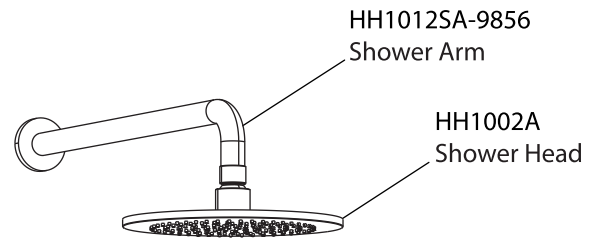

Product Parts Breakdown

Model No.ORO.7250

Ver 2.53

Product Parts Breakdown

▲ Specify Finish

Model No.HH1002A

Ver 2.53

FLUSSO
LUXURY PLUMBING FIXTURES

Product Parts Breakdown

▲ Specify Finish

Model No.HH1012SA

Ver 2.53

FLUSSO
LUXURY PLUMBING FIXTURES

Product Parts Breakdown

Model No.ORO.4000VT	Ver 2.56
 FLUSSO LUXURY PLUMBING FIXTURES	

Product Parts Breakdown