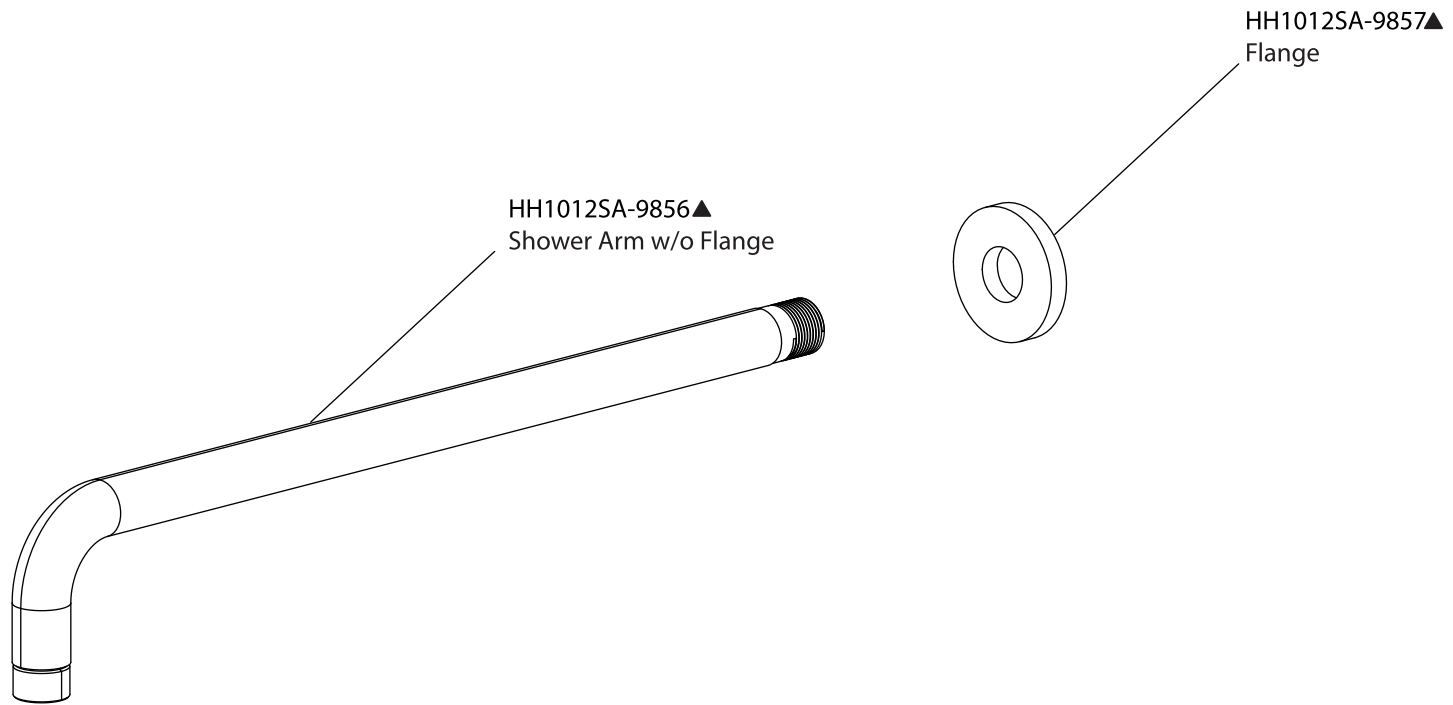

Product Parts Breakdown

Model No.ORO.7250

Ver 2.53

Product Parts Breakdown

▲ Specify Finish

Model No.HH1002A

Ver 2.53

FLUSSO
LUXURY PLUMBING FIXTURES

Product Parts Breakdown

▲ Specify Finish

Model No.HH1012SA

Ver 2.53

FLUSSO
LUXURY PLUMBING FIXTURES

Product Parts Breakdown

Model No.ORO.4000VT	Ver 2.56
 FLUSSO LUXURY PLUMBING FIXTURES	

Product Parts Breakdown

Model No. JVH.2717F

Ver 2.54

FLUSSO
LUXURY PLUMBING FIXTURES

Product Parts Breakdown

▲ Specify Finish

Model No.HH1004H

Ver 2.55

FLUSSO
LUXURY PLUMBING FIXTURES

Product Parts Breakdown

▲ Specify Finish

Model No.HH8008

Ver 2.54

FLUSSO
LUXURY PLUMBING FIXTURES

Product Parts Breakdown

▲ Specify Finish

Model No.HH.150EM