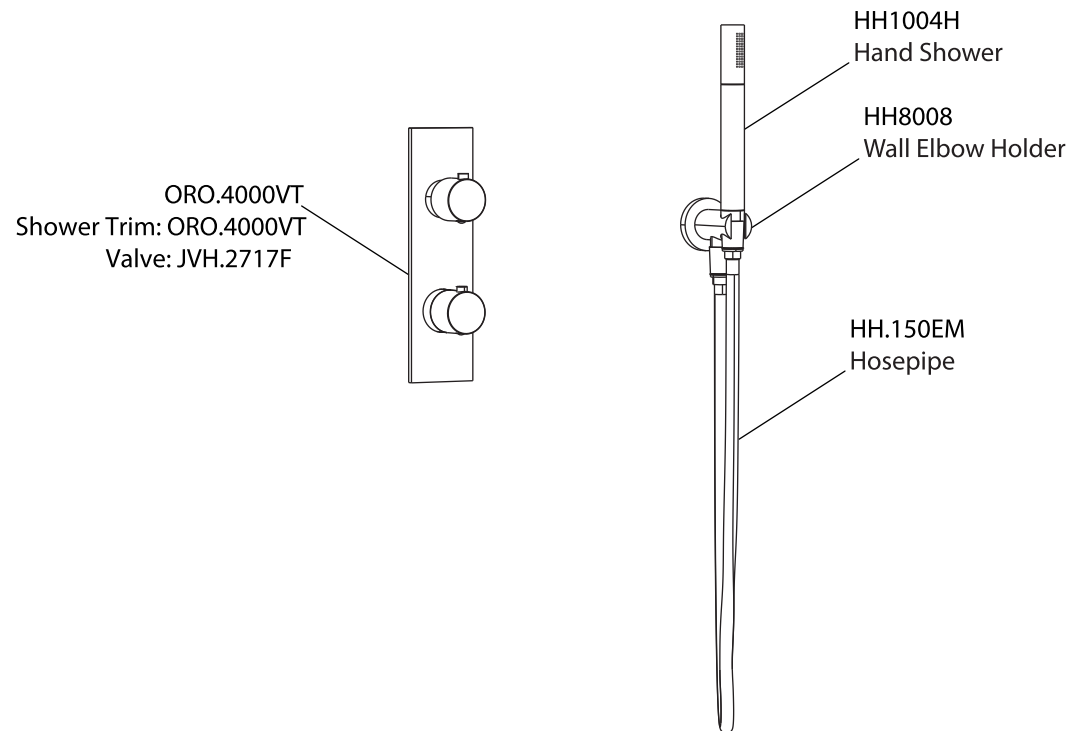

Product Parts Breakdown

Model No.ORO.7250

Ver 2.53

Product Parts Breakdown

▲ Specify Finish

Model No.HH1002A

Ver 2.53

FLUSSO
LUXURY PLUMBING FIXTURES

Product Parts Breakdown

▲ Specify Finish

Model No.HH1012SA

Ver 2.53

FLUSSO
LUXURY PLUMBING FIXTURES

Product Parts Breakdown

Model No.ORO.4000VT	Ver 2.56
 FLUSSO LUXURY PLUMBING FIXTURES	

Product Parts Breakdown

Model No. JVH.2717F

Ver 2.54

FLUSSO
LUXURY PLUMBING FIXTURES

Product Parts Breakdown

▲ Specify Finish

Model No.HH1004H

Ver 2.55

FLUSSO
LUXURY PLUMBING FIXTURES

Product Parts Breakdown

▲ Specify Finish

Model No.HH8008

Ver 2.54

FLUSSO
LUXURY PLUMBING FIXTURES

Product Parts Breakdown

▲ Specify Finish

Model No.HH.150EM