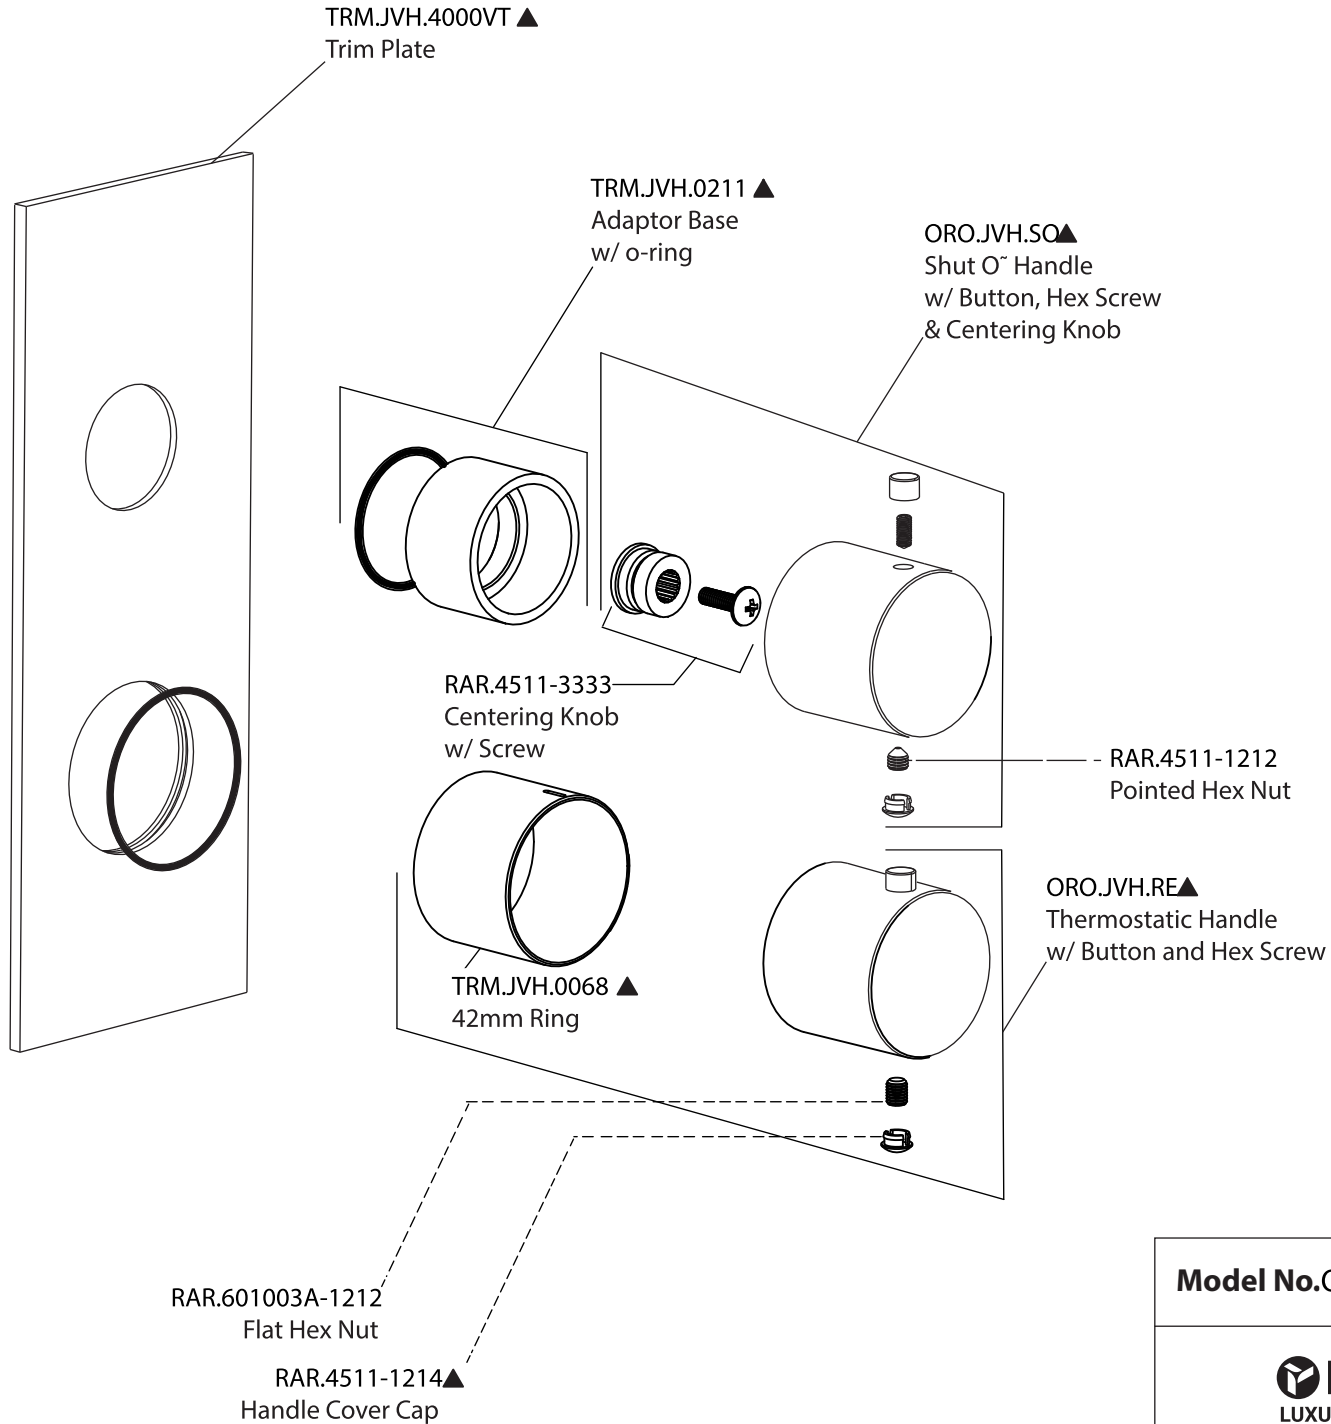

Product Parts Breakdown

Model No.ORO.7250

Ver 2.53

Product Parts Breakdown

▲ Specify Finish

Model No.HH1002A

Ver 2.53

FLUSSO
LUXURY PLUMBING FIXTURES

Product Parts Breakdown

▲ Specify Finish

Model No.HH1012SA

Ver 2.53

FLUSSO
LUXURY PLUMBING FIXTURES

Product Parts Breakdown

Model No.ORO.4000VT	Ver 2.56
 FLUSSO LUXURY PLUMBING FIXTURES	

Product Parts Breakdown

Model No. JVH.2717F

Ver 2.54

FLUSSO
LUXURY PLUMBING FIXTURES

Product Parts Breakdown

▲ Specify Finish

Model No.HH1004H

Ver 2.55

FLUSSO
LUXURY PLUMBING FIXTURES

Product Parts Breakdown

▲ Specify Finish

Model No.HH8008

Ver 2.54

FLUSSO
LUXURY PLUMBING FIXTURES

Product Parts Breakdown

▲ Specify Finish

Model No.HH.150EM