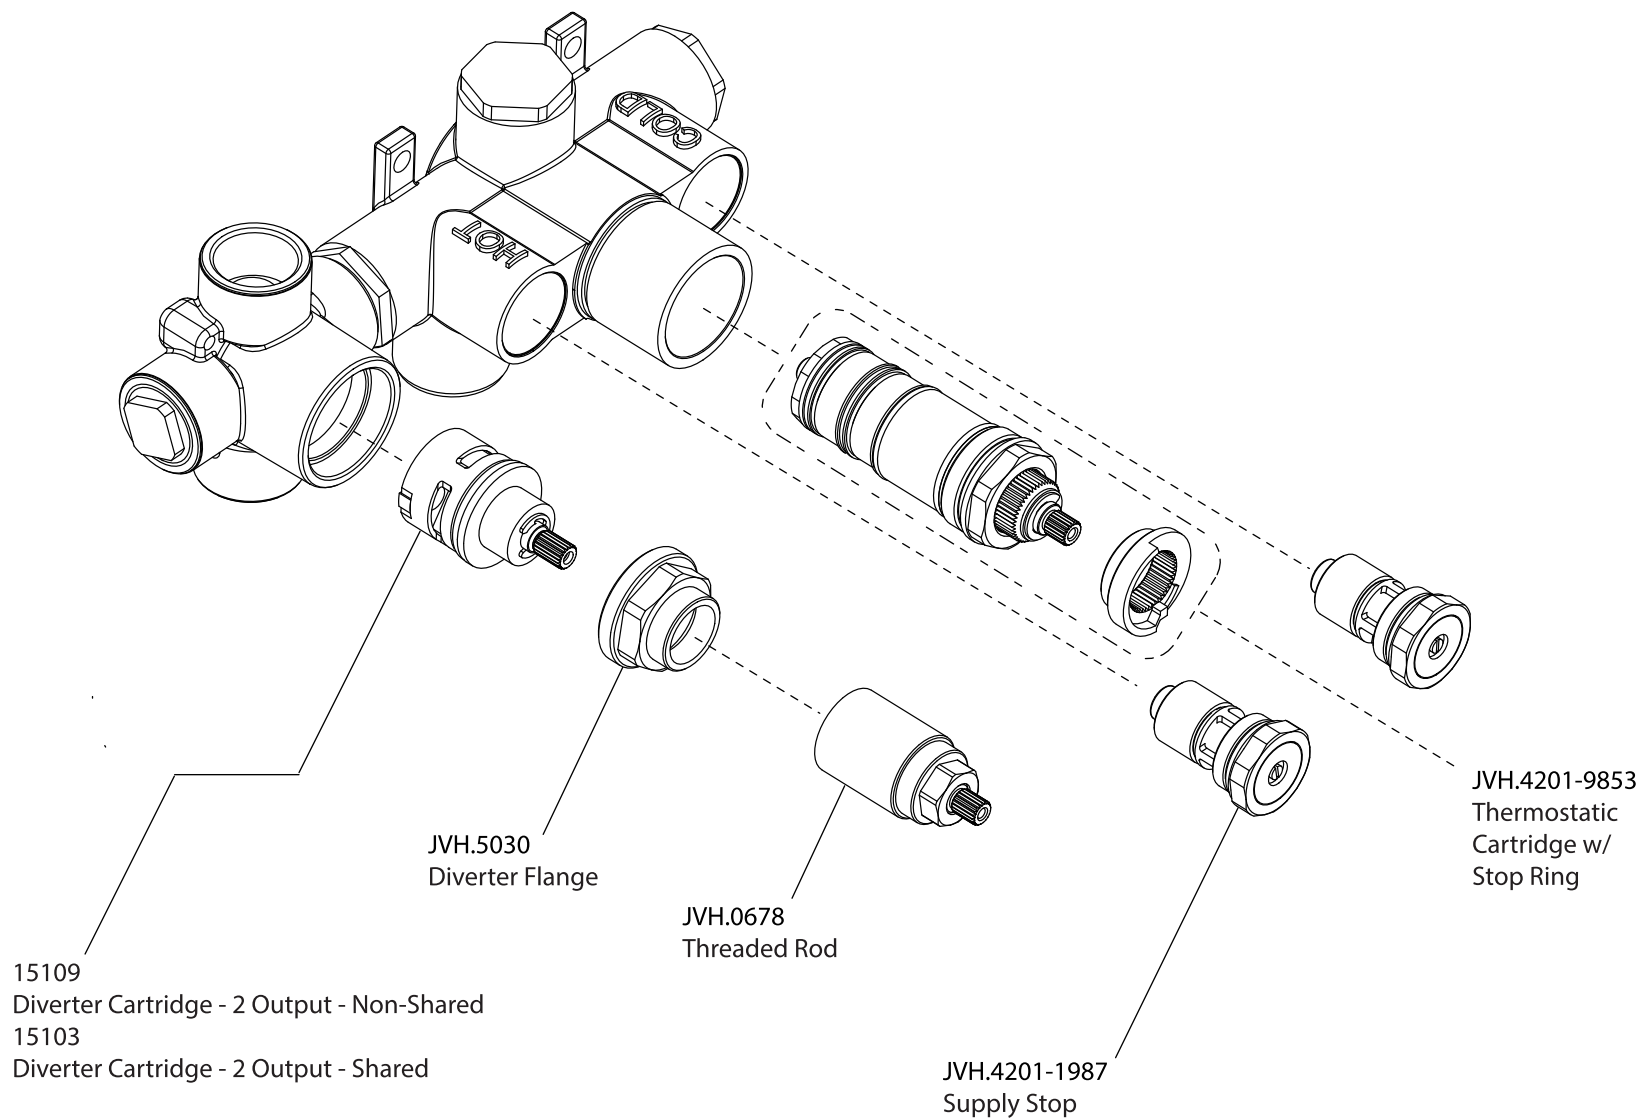

Product Parts Breakdown

Model No.ORO.7250

Ver 2.53

Product Parts Breakdown

▲ Specify Finish

Model No.HH1002A

Ver 2.53

FLUSSO
LUXURY PLUMBING FIXTURES

Product Parts Breakdown

▲ Specify Finish

Model No.HH1012SA

Ver 2.53

FLUSSO
LUXURY PLUMBING FIXTURES

Product Parts Breakdown

Model No.ORO.4000VT	Ver 2.56
 FLUSSO LUXURY PLUMBING FIXTURES	

Product Parts Breakdown

Model No. JVH.2717F

Ver 2.54

FLUSSO
LUXURY PLUMBING FIXTURES

Product Parts Breakdown

▲ Specify Finish

Model No.HH1004H

Ver 2.55

FLUSSO
LUXURY PLUMBING FIXTURES

Product Parts Breakdown

▲ Specify Finish

Model No.HH8008

Ver 2.54

FLUSSO
LUXURY PLUMBING FIXTURES

Product Parts Breakdown

▲ Specify Finish

Model No.HH.150EM