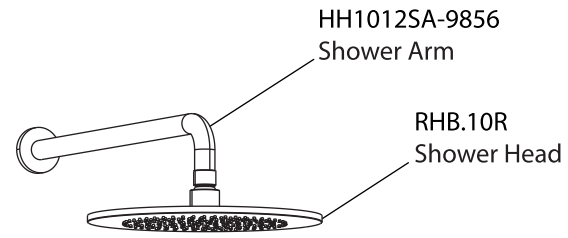

Product Parts Breakdown

Model No.ORO.7150

Ver 2.53

Product Parts Breakdown

▲ Specify Finish

RHB.10R
Shower Head

Model No.RHB.10R

Ver 2.53

FLUSSO
LUXURY PLUMBING FIXTURES

Product Parts Breakdown

▲ Specify Finish

Model No.HH1012SA

Ver 2.53

FLUSSO
LUXURY PLUMBING FIXTURES

Product Parts Breakdown

Model No.ORO.4500T **Ver 2.54**