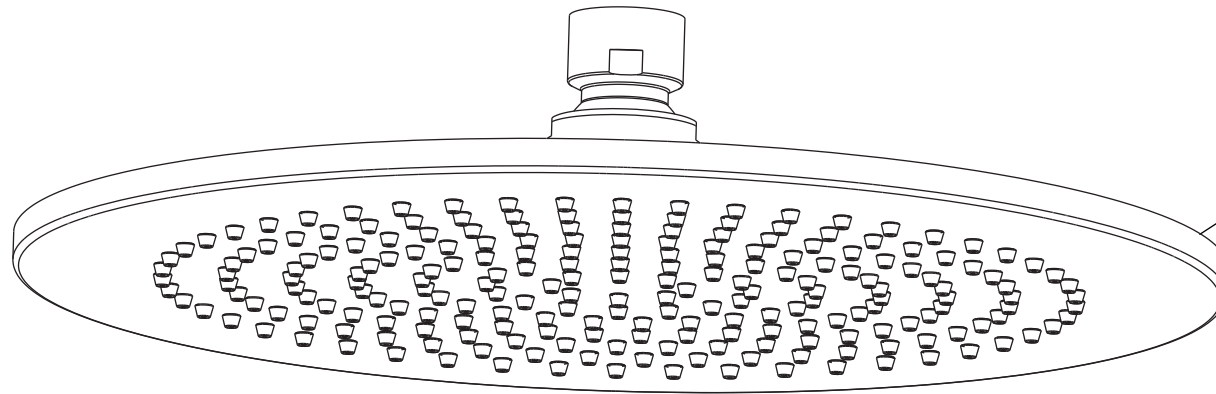

Product Parts Breakdown

Model No.ORO.7150

Ver 2.53

Product Parts Breakdown

▲ Specify Finish

RHB.10R
Shower Head

Model No.RHB.10R

Ver 2.53

FLUSSO
LUXURY PLUMBING FIXTURES

Product Parts Breakdown

▲ Specify Finish

Model No.HH1012SA

Ver 2.53

FLUSSO
LUXURY PLUMBING FIXTURES

Product Parts Breakdown

Model No.ORO.4500T **Ver 2.54**

Product Parts Breakdown

Model No. JVH.4401

Ver 2.53

FLUSSO
LUXURY PLUMBING FIXTURES

Product Parts Breakdown

▲ Specify Finish

Model No.HH1004H

Ver 2.55

FLUSSO
LUXURY PLUMBING FIXTURES

Product Parts Breakdown

▲ Specify Finish

Model No.HH8008

Ver 2.54

FLUSSO
LUXURY PLUMBING FIXTURES

Product Parts Breakdown

▲ Specify Finish