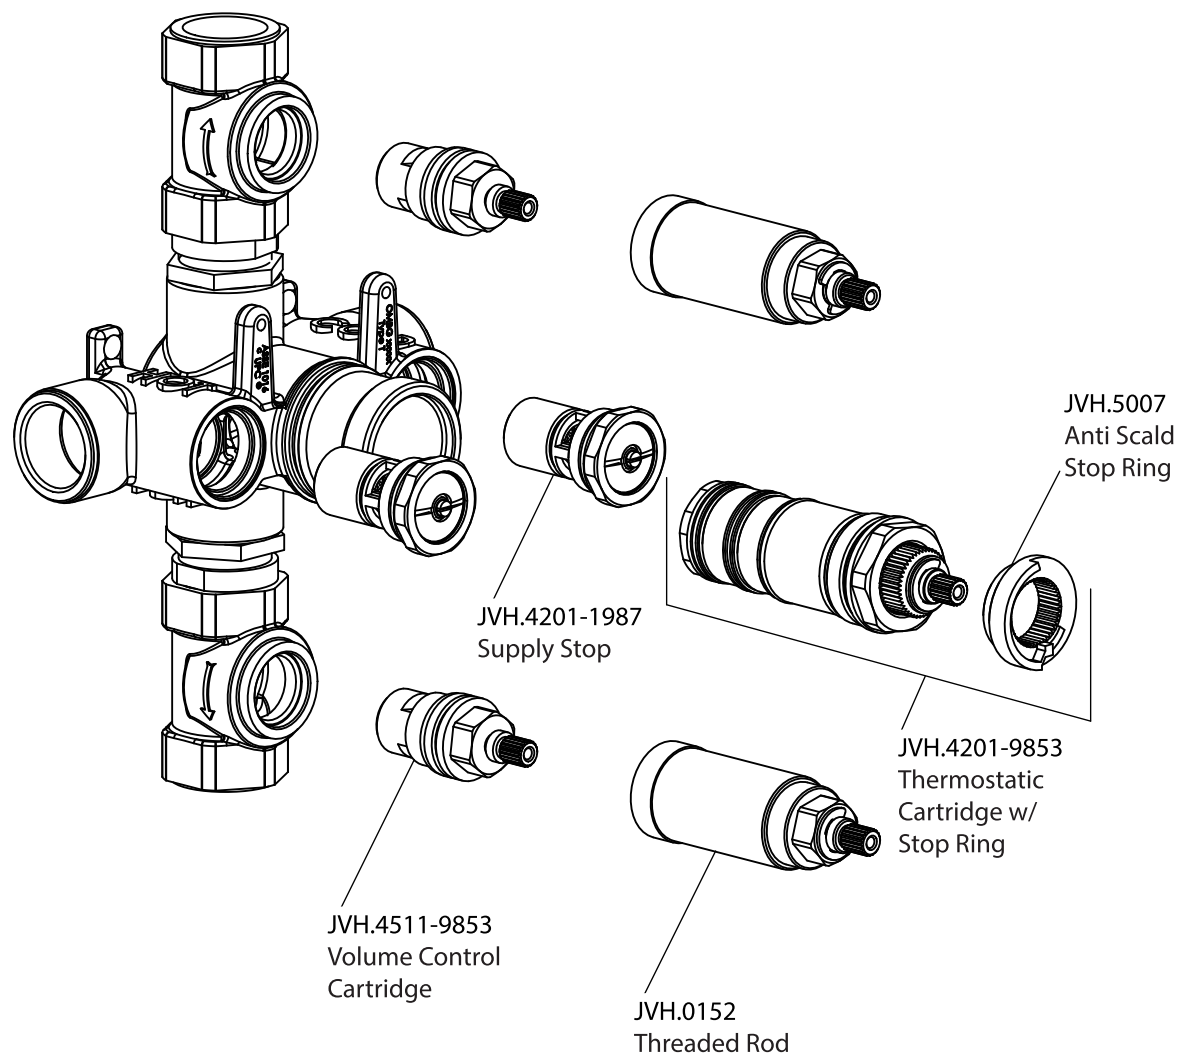

Product Parts Breakdown

Model No.ORO.7150

Ver 2.53

Product Parts Breakdown

▲ Specify Finish

RHB.10R
Shower Head

Model No.RHB.10R

Ver 2.53

FLUSSO
LUXURY PLUMBING FIXTURES

Product Parts Breakdown

▲ Specify Finish

Model No.HH1012SA

Ver 2.53

FLUSSO
LUXURY PLUMBING FIXTURES

Product Parts Breakdown

Model No.ORO.4500T **Ver 2.54**

Product Parts Breakdown

Model No. JVH.4401

Ver 2.53

FLUSSO
LUXURY PLUMBING FIXTURES

Product Parts Breakdown

▲ Specify Finish

Model No.HH1004H

Ver 2.55

FLUSSO
LUXURY PLUMBING FIXTURES

Product Parts Breakdown

▲ Specify Finish

Model No.HH8008

Ver 2.54

FLUSSO
LUXURY PLUMBING FIXTURES

Product Parts Breakdown

▲ Specify Finish