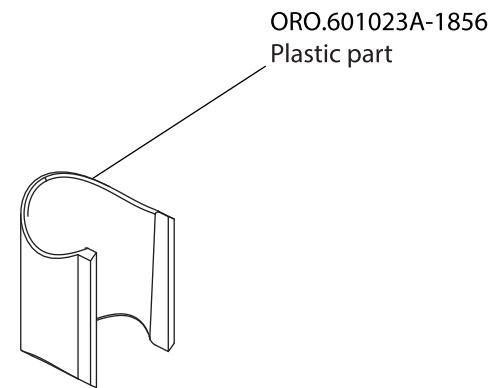

Product Parts Breakdown

Model No.ORO.7150

Ver 2.53

Product Parts Breakdown

▲ Specify Finish

RHB.10R
Shower Head

Model No.RHB.10R

Ver 2.53

Product Parts Breakdown

Model No. JVH.4401

Ver 2.53

FLUSSO
LUXURY PLUMBING FIXTURES

Product Parts Breakdown

▲ Specify Finish

Model No.HH1004H

Ver 2.55

FLUSSO
LUXURY PLUMBING FIXTURES

Product Parts Breakdown

▲ Specify Finish

Model No.HH8008

Ver 2.54

FLUSSO
LUXURY PLUMBING FIXTURES

Product Parts Breakdown

▲ Specify Finish