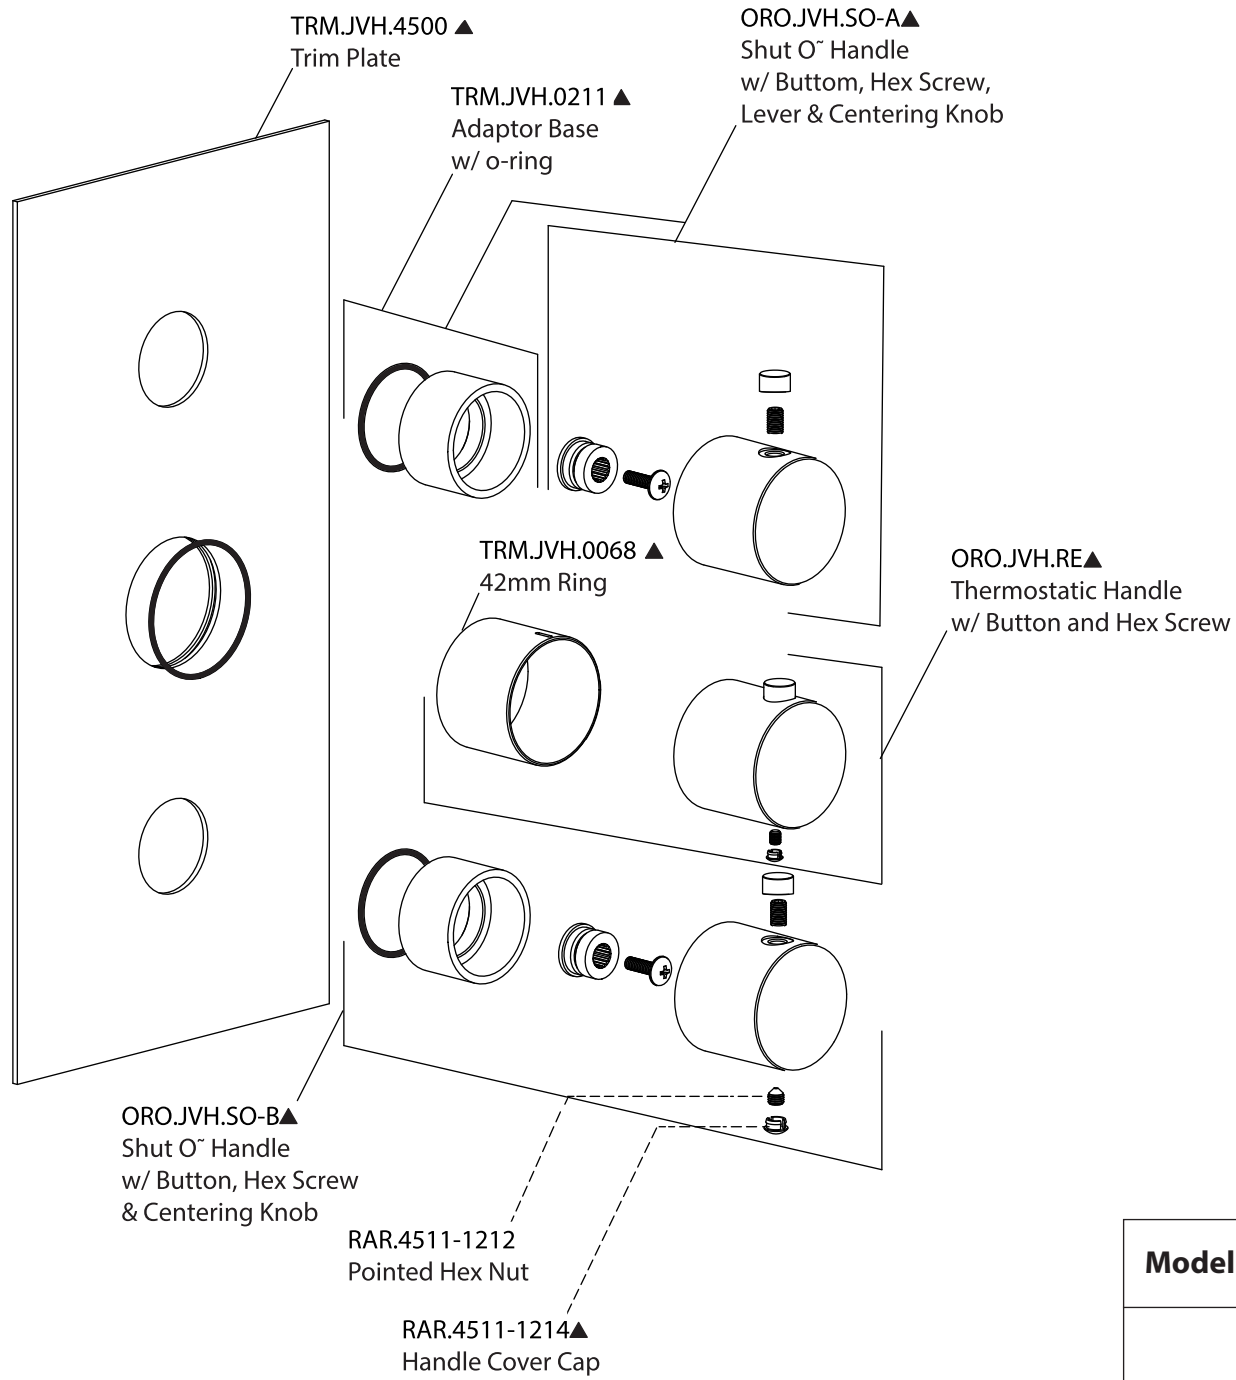

Product Parts Breakdown

Model No.ORO.7150

Ver 2.53

Product Parts Breakdown

▲ Specify Finish

RHB.10R
Shower Head

Model No.RHB.10R

Ver 2.53

FLUSSO
LUXURY PLUMBING FIXTURES

Product Parts Breakdown

▲ Specify Finish

Model No.HH1012SA

Ver 2.53

FLUSSO
LUXURY PLUMBING FIXTURES

Product Parts Breakdown

Model No.ORO.4500T **Ver 2.54**

Product Parts Breakdown

Model No. JVH.4401

Ver 2.53

FLUSSO
LUXURY PLUMBING FIXTURES

Product Parts Breakdown

▲ Specify Finish

Model No.HH1004H

Ver 2.55

FLUSSO
LUXURY PLUMBING FIXTURES

Product Parts Breakdown

▲ Specify Finish

Model No.HH8008

Ver 2.54

FLUSSO
LUXURY PLUMBING FIXTURES

Product Parts Breakdown

▲ Specify Finish