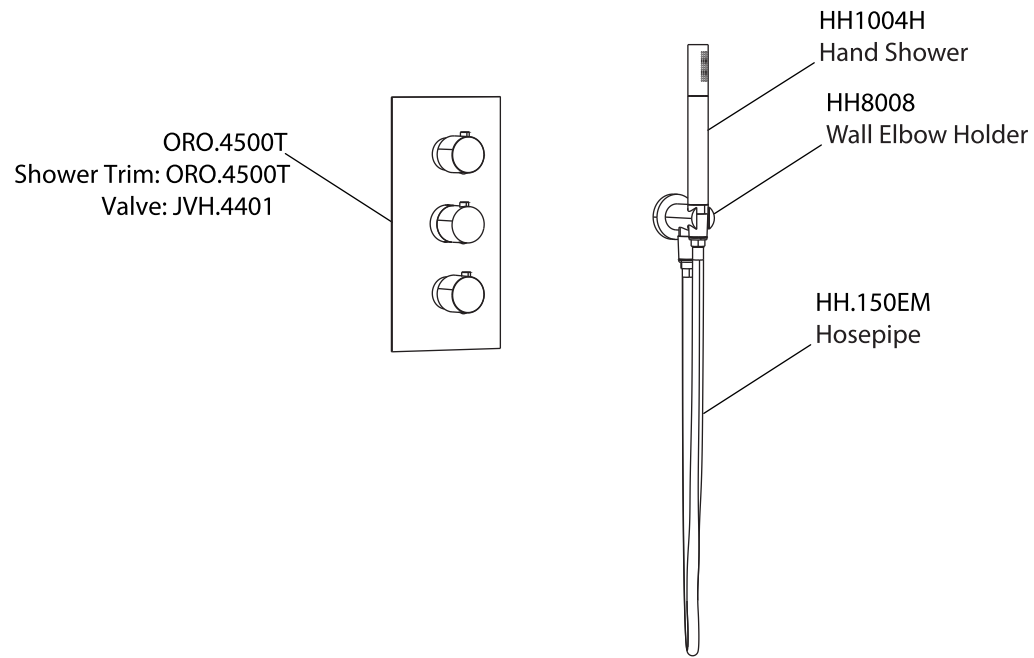

Product Parts Breakdown

Model No.ORO.7150

Ver 2.53

Product Parts Breakdown

▲ Specify Finish

RHB.10R
Shower Head

Model No.RHB.10R

Ver 2.53

FLUSSO
LUXURY PLUMBING FIXTURES

Product Parts Breakdown

▲ Specify Finish

Model No.HH1012SA

Ver 2.53

FLUSSO
LUXURY PLUMBING FIXTURES

Product Parts Breakdown

Model No.ORO.4500T **Ver 2.54**

Product Parts Breakdown

Model No. JVH.4401

Ver 2.53

FLUSSO
LUXURY PLUMBING FIXTURES

Product Parts Breakdown

▲ Specify Finish

Model No.HH1004H

Ver 2.55

FLUSSO
LUXURY PLUMBING FIXTURES

Product Parts Breakdown

▲ Specify Finish

Model No.HH8008

Ver 2.54

FLUSSO
LUXURY PLUMBING FIXTURES

Product Parts Breakdown

▲ Specify Finish