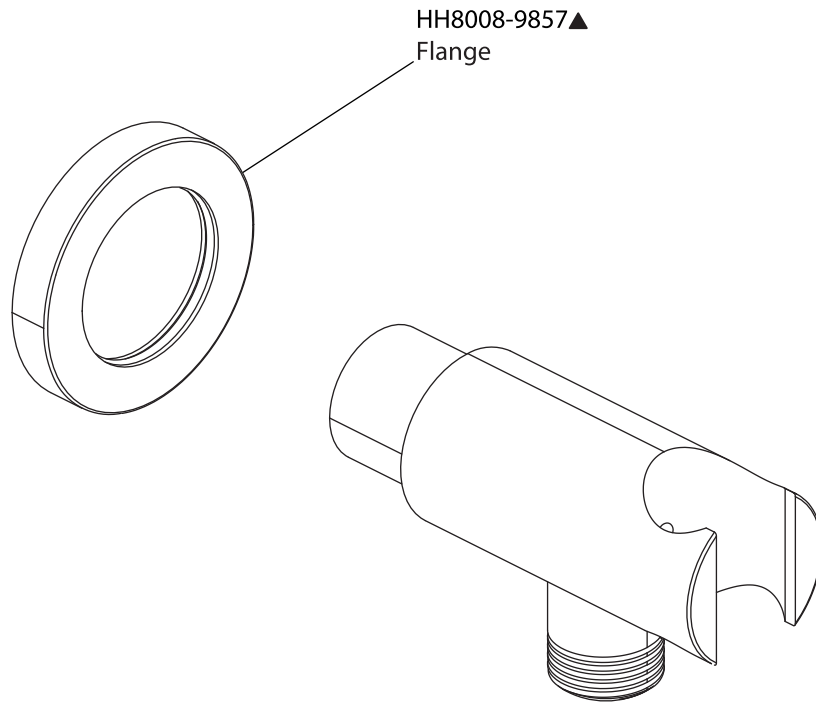

Product Parts Breakdown

Model No.ORO.7150

Ver 2.53

Product Parts Breakdown

▲ Specify Finish

RHB.10R
Shower Head

Model No.RHB.10R

Ver 2.53

Product Parts Breakdown

Model No. JVH.4401

Ver 2.53

FLUSSO
LUXURY PLUMBING FIXTURES

Product Parts Breakdown

▲ Specify Finish

Model No.HH1004H

Ver 2.55

FLUSSO
LUXURY PLUMBING FIXTURES

Product Parts Breakdown

▲ Specify Finish

Model No.HH8008

Ver 2.54

FLUSSO
LUXURY PLUMBING FIXTURES

Product Parts Breakdown

▲ Specify Finish