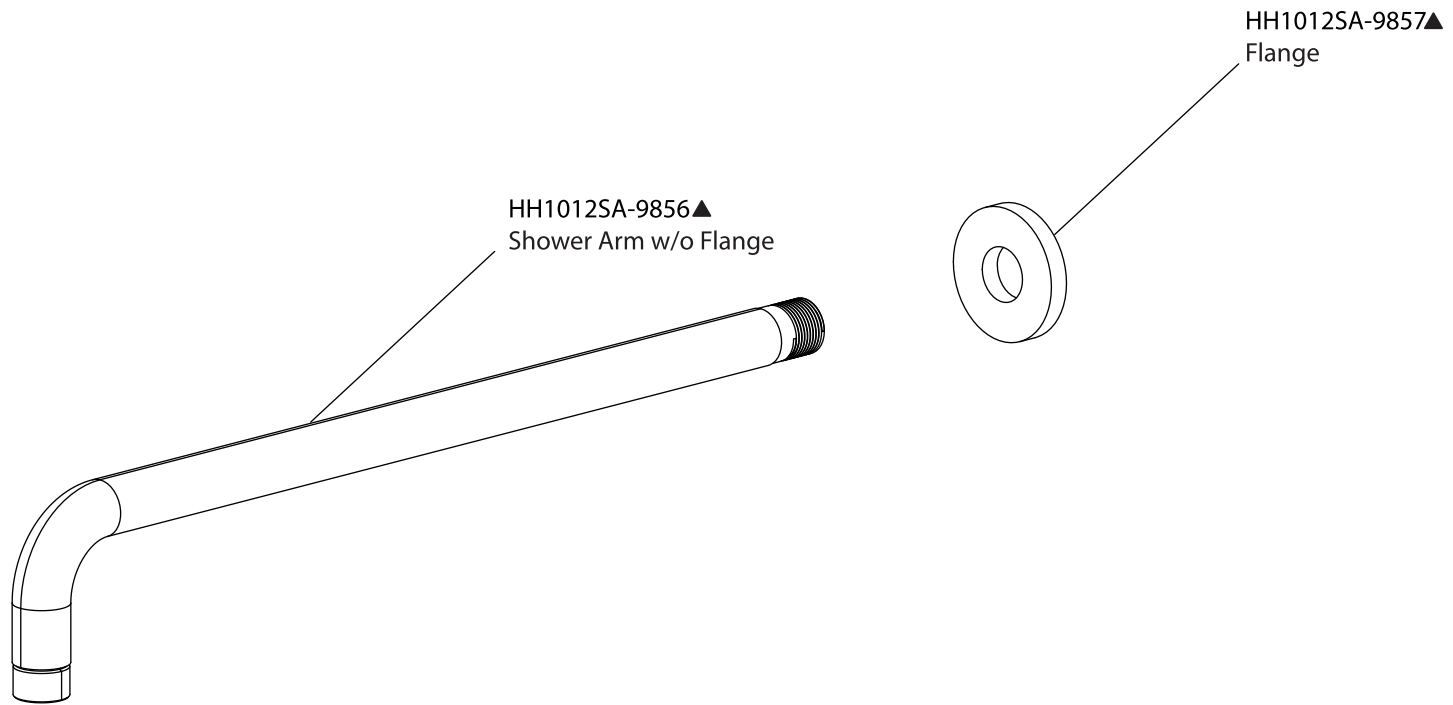

Product Parts Breakdown

Model No.ORO.7150

Ver 2.53

Product Parts Breakdown

▲ Specify Finish

RHB.10R
Shower Head

Model No.RHB.10R

Ver 2.53

FLUSSO
LUXURY PLUMBING FIXTURES

Product Parts Breakdown

▲ Specify Finish

Model No.HH1012SA

Ver 2.53

FLUSSO
LUXURY PLUMBING FIXTURES

Product Parts Breakdown

Model No.ORO.4500T **Ver 2.54**

Product Parts Breakdown

Model No. JVH.4401

Ver 2.53

FLUSSO
LUXURY PLUMBING FIXTURES

Product Parts Breakdown

▲ Specify Finish

Model No.HH1004H

Ver 2.55

FLUSSO
LUXURY PLUMBING FIXTURES

Product Parts Breakdown

▲ Specify Finish

Model No.HH8008

Ver 2.54

FLUSSO
LUXURY PLUMBING FIXTURES

Product Parts Breakdown

▲ Specify Finish